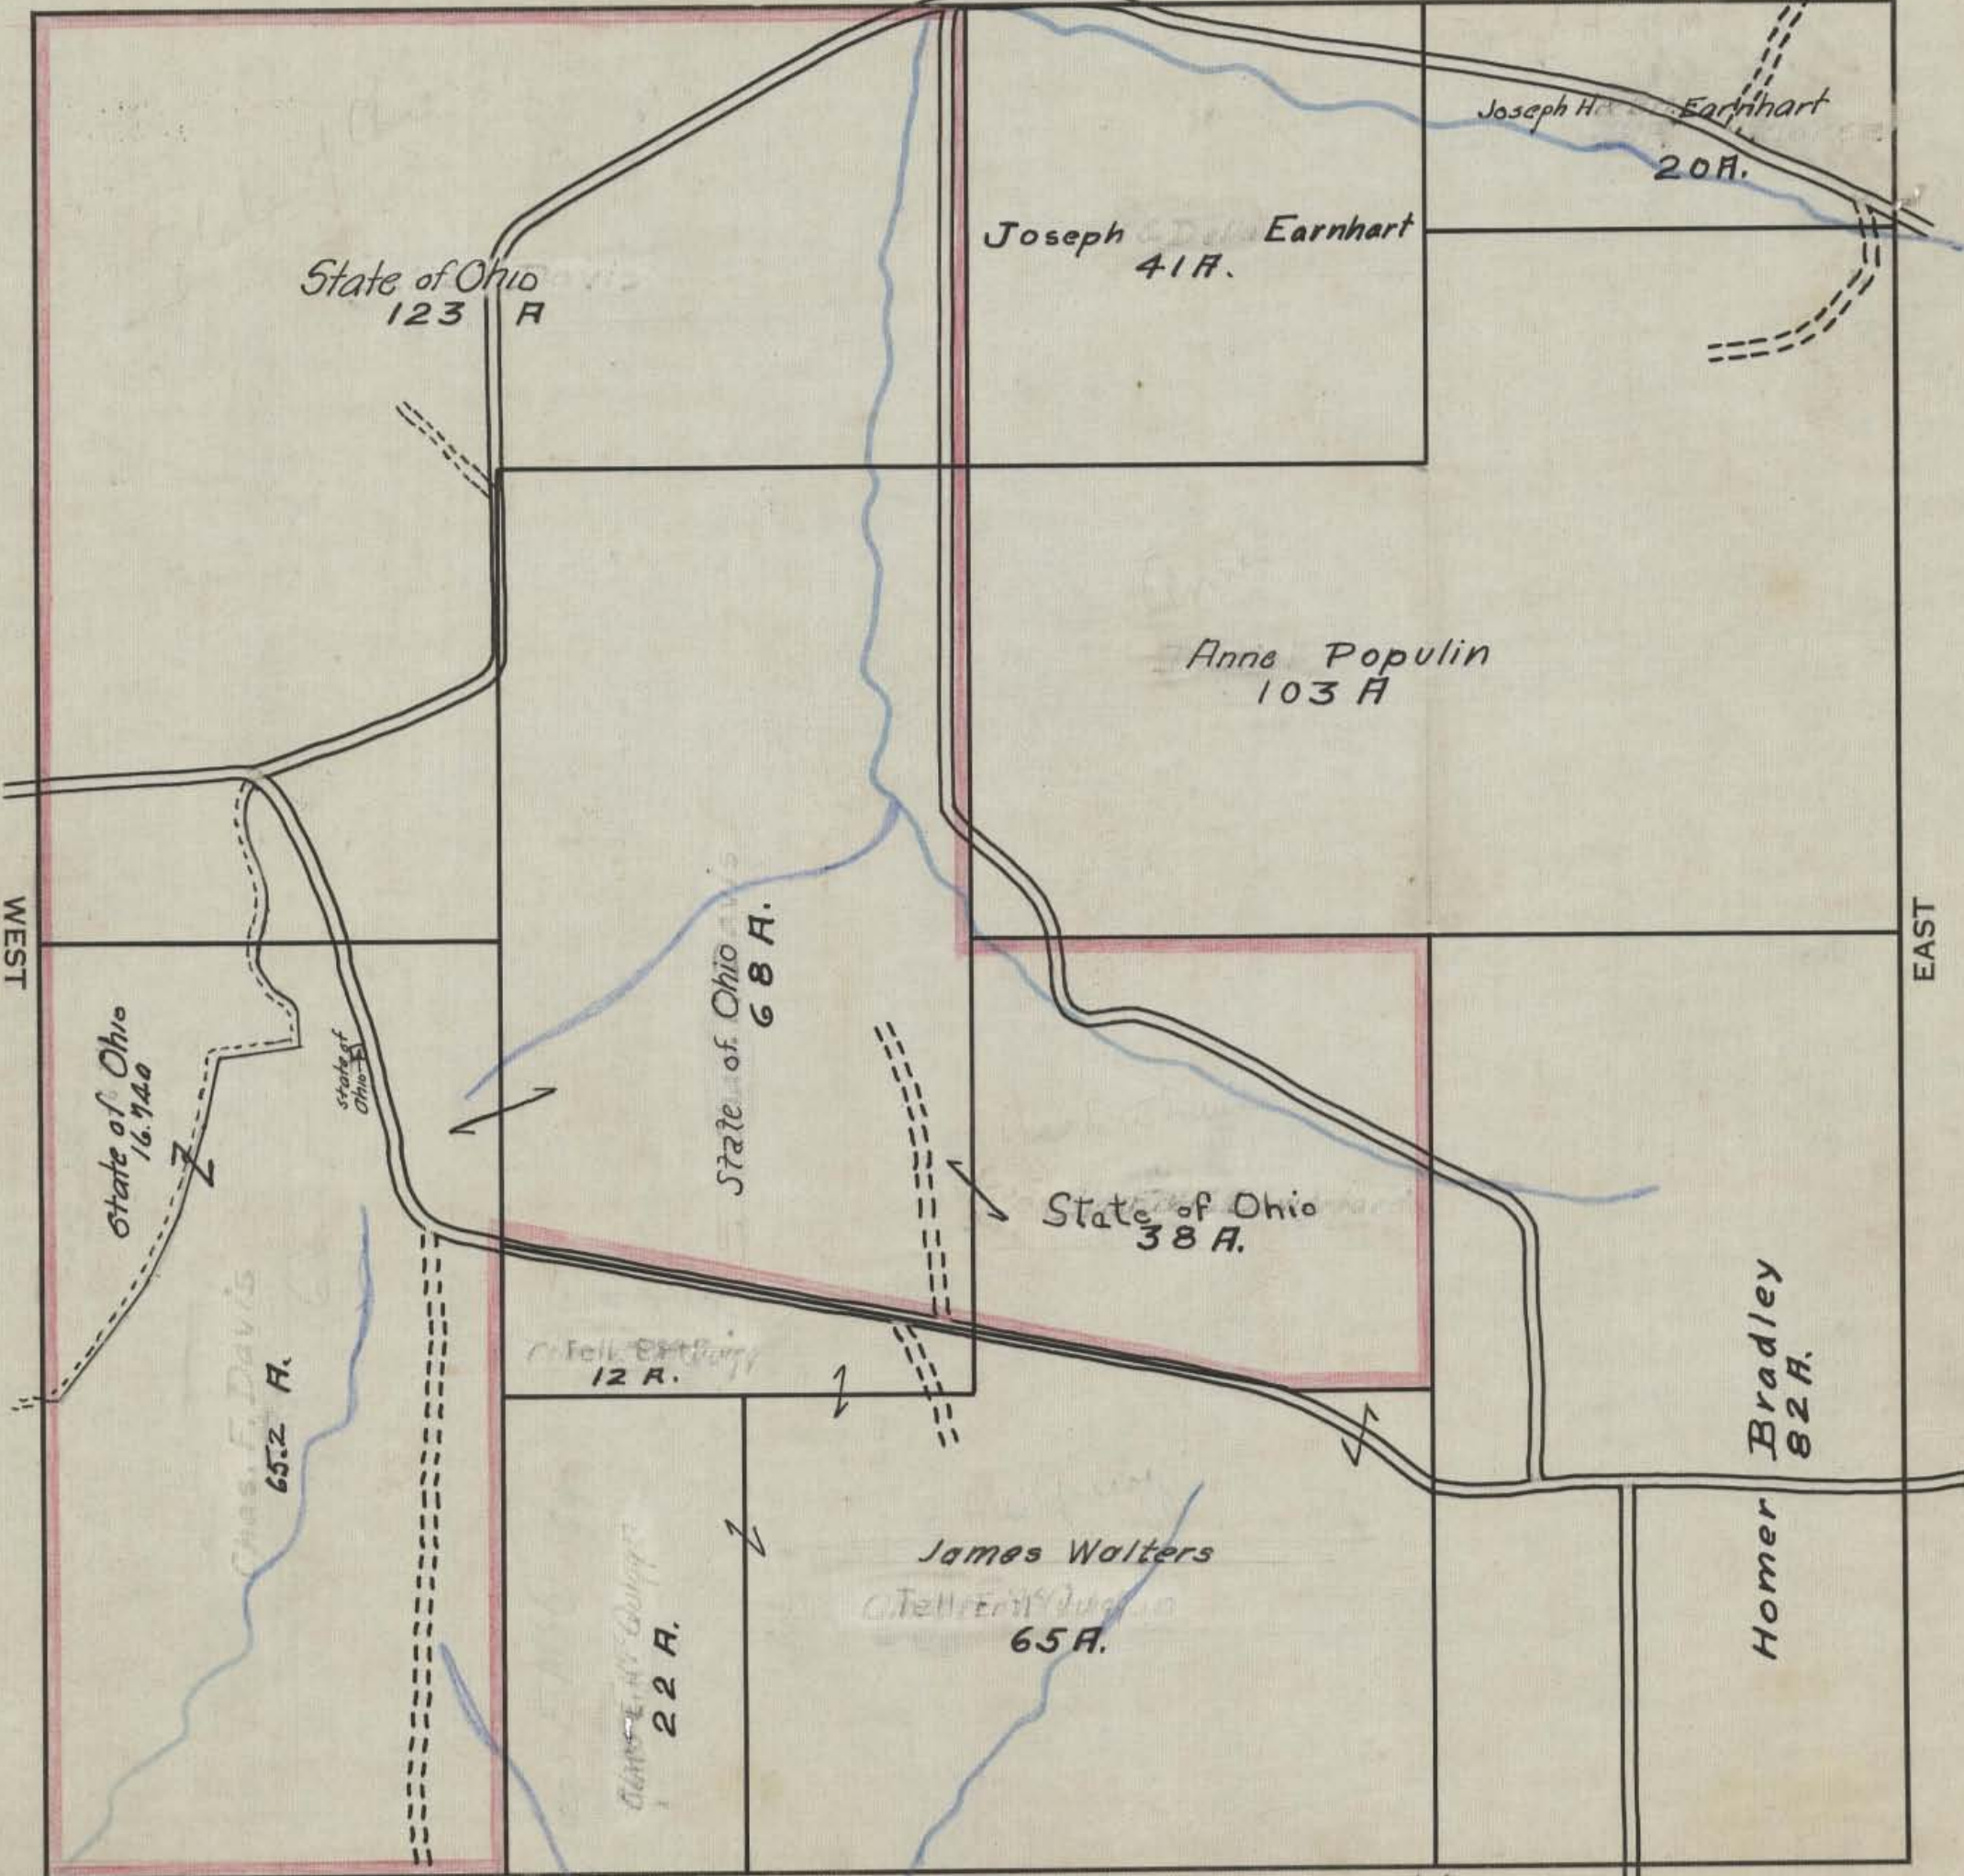

**BENTON**

NORTH

SCALE: 500 FEET TO 1 INCH

WEST

EAST

SOUTH

(O.K. 64)  
H.J.