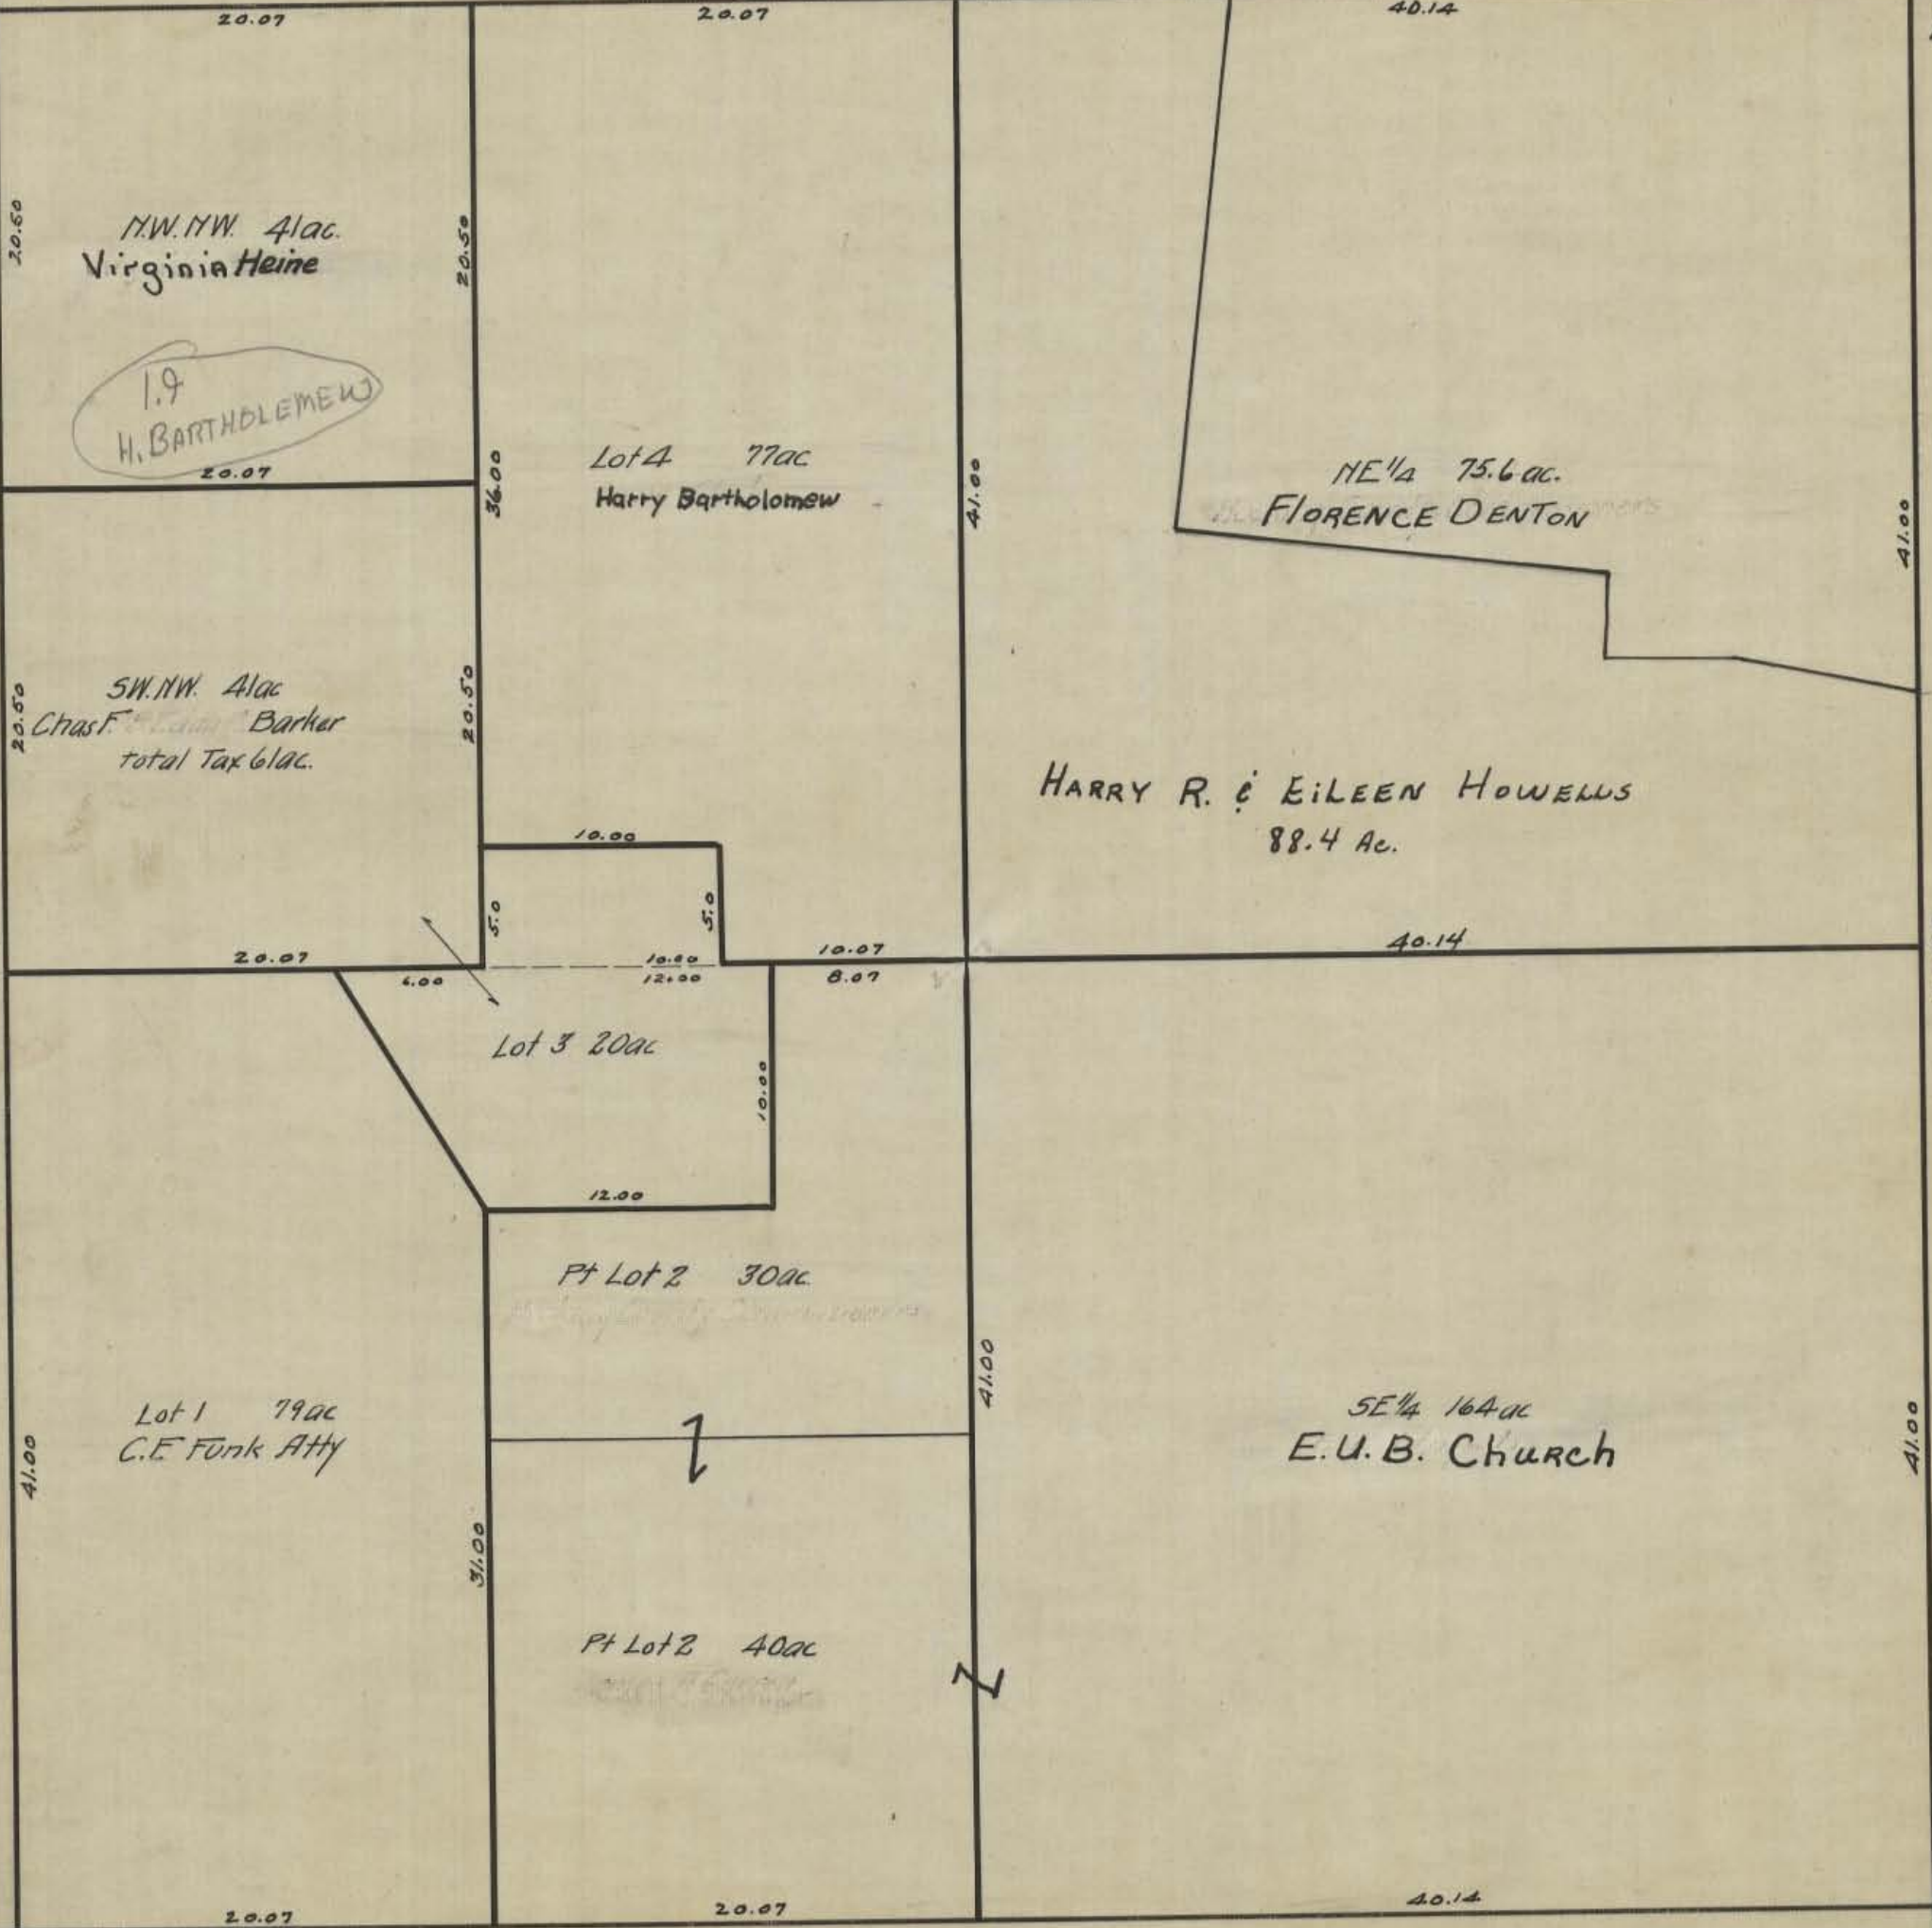

GREEN

NORTH

SCALE: 500 FEET TO 1 INCH

33

27

26

Falls 24
Falls 25

WEST

EAST

SOUTH

GREEN 32

Falls 36
31

25