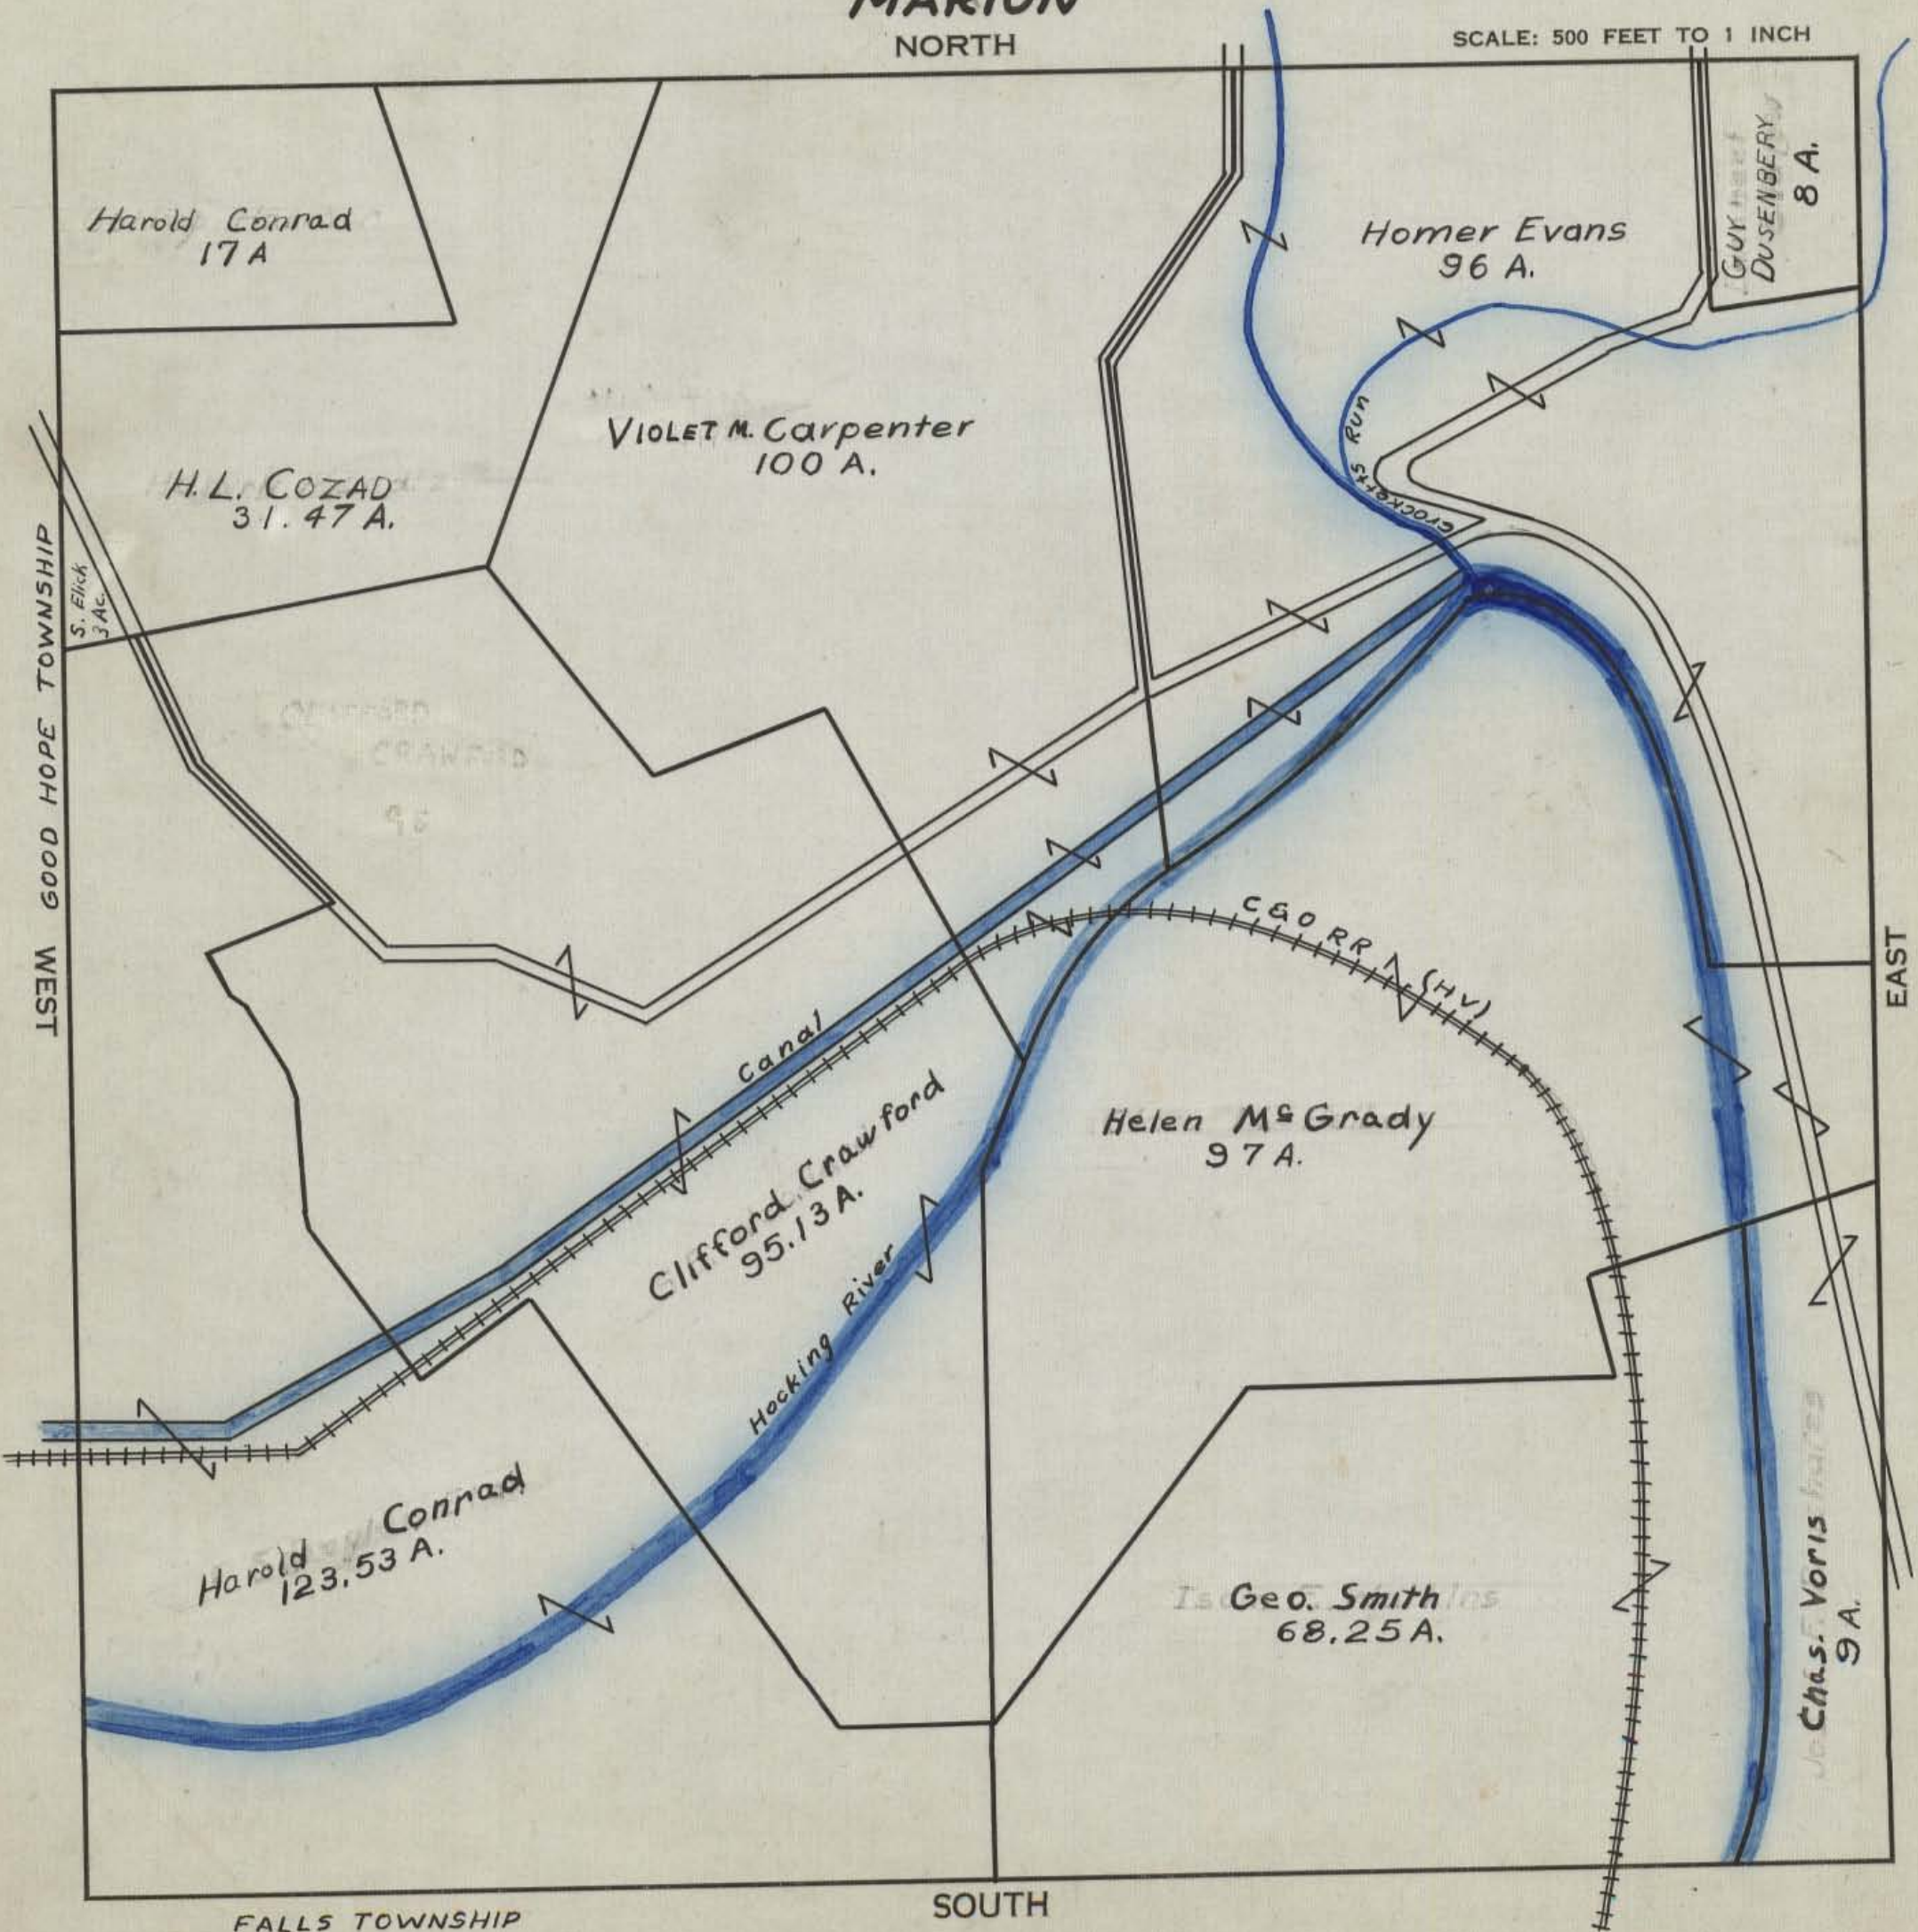

**MARION**

NORTH

SCALE: 500 FEET TO 1 INCH

FALLS TOWNSHIP

SOUTH

EAST