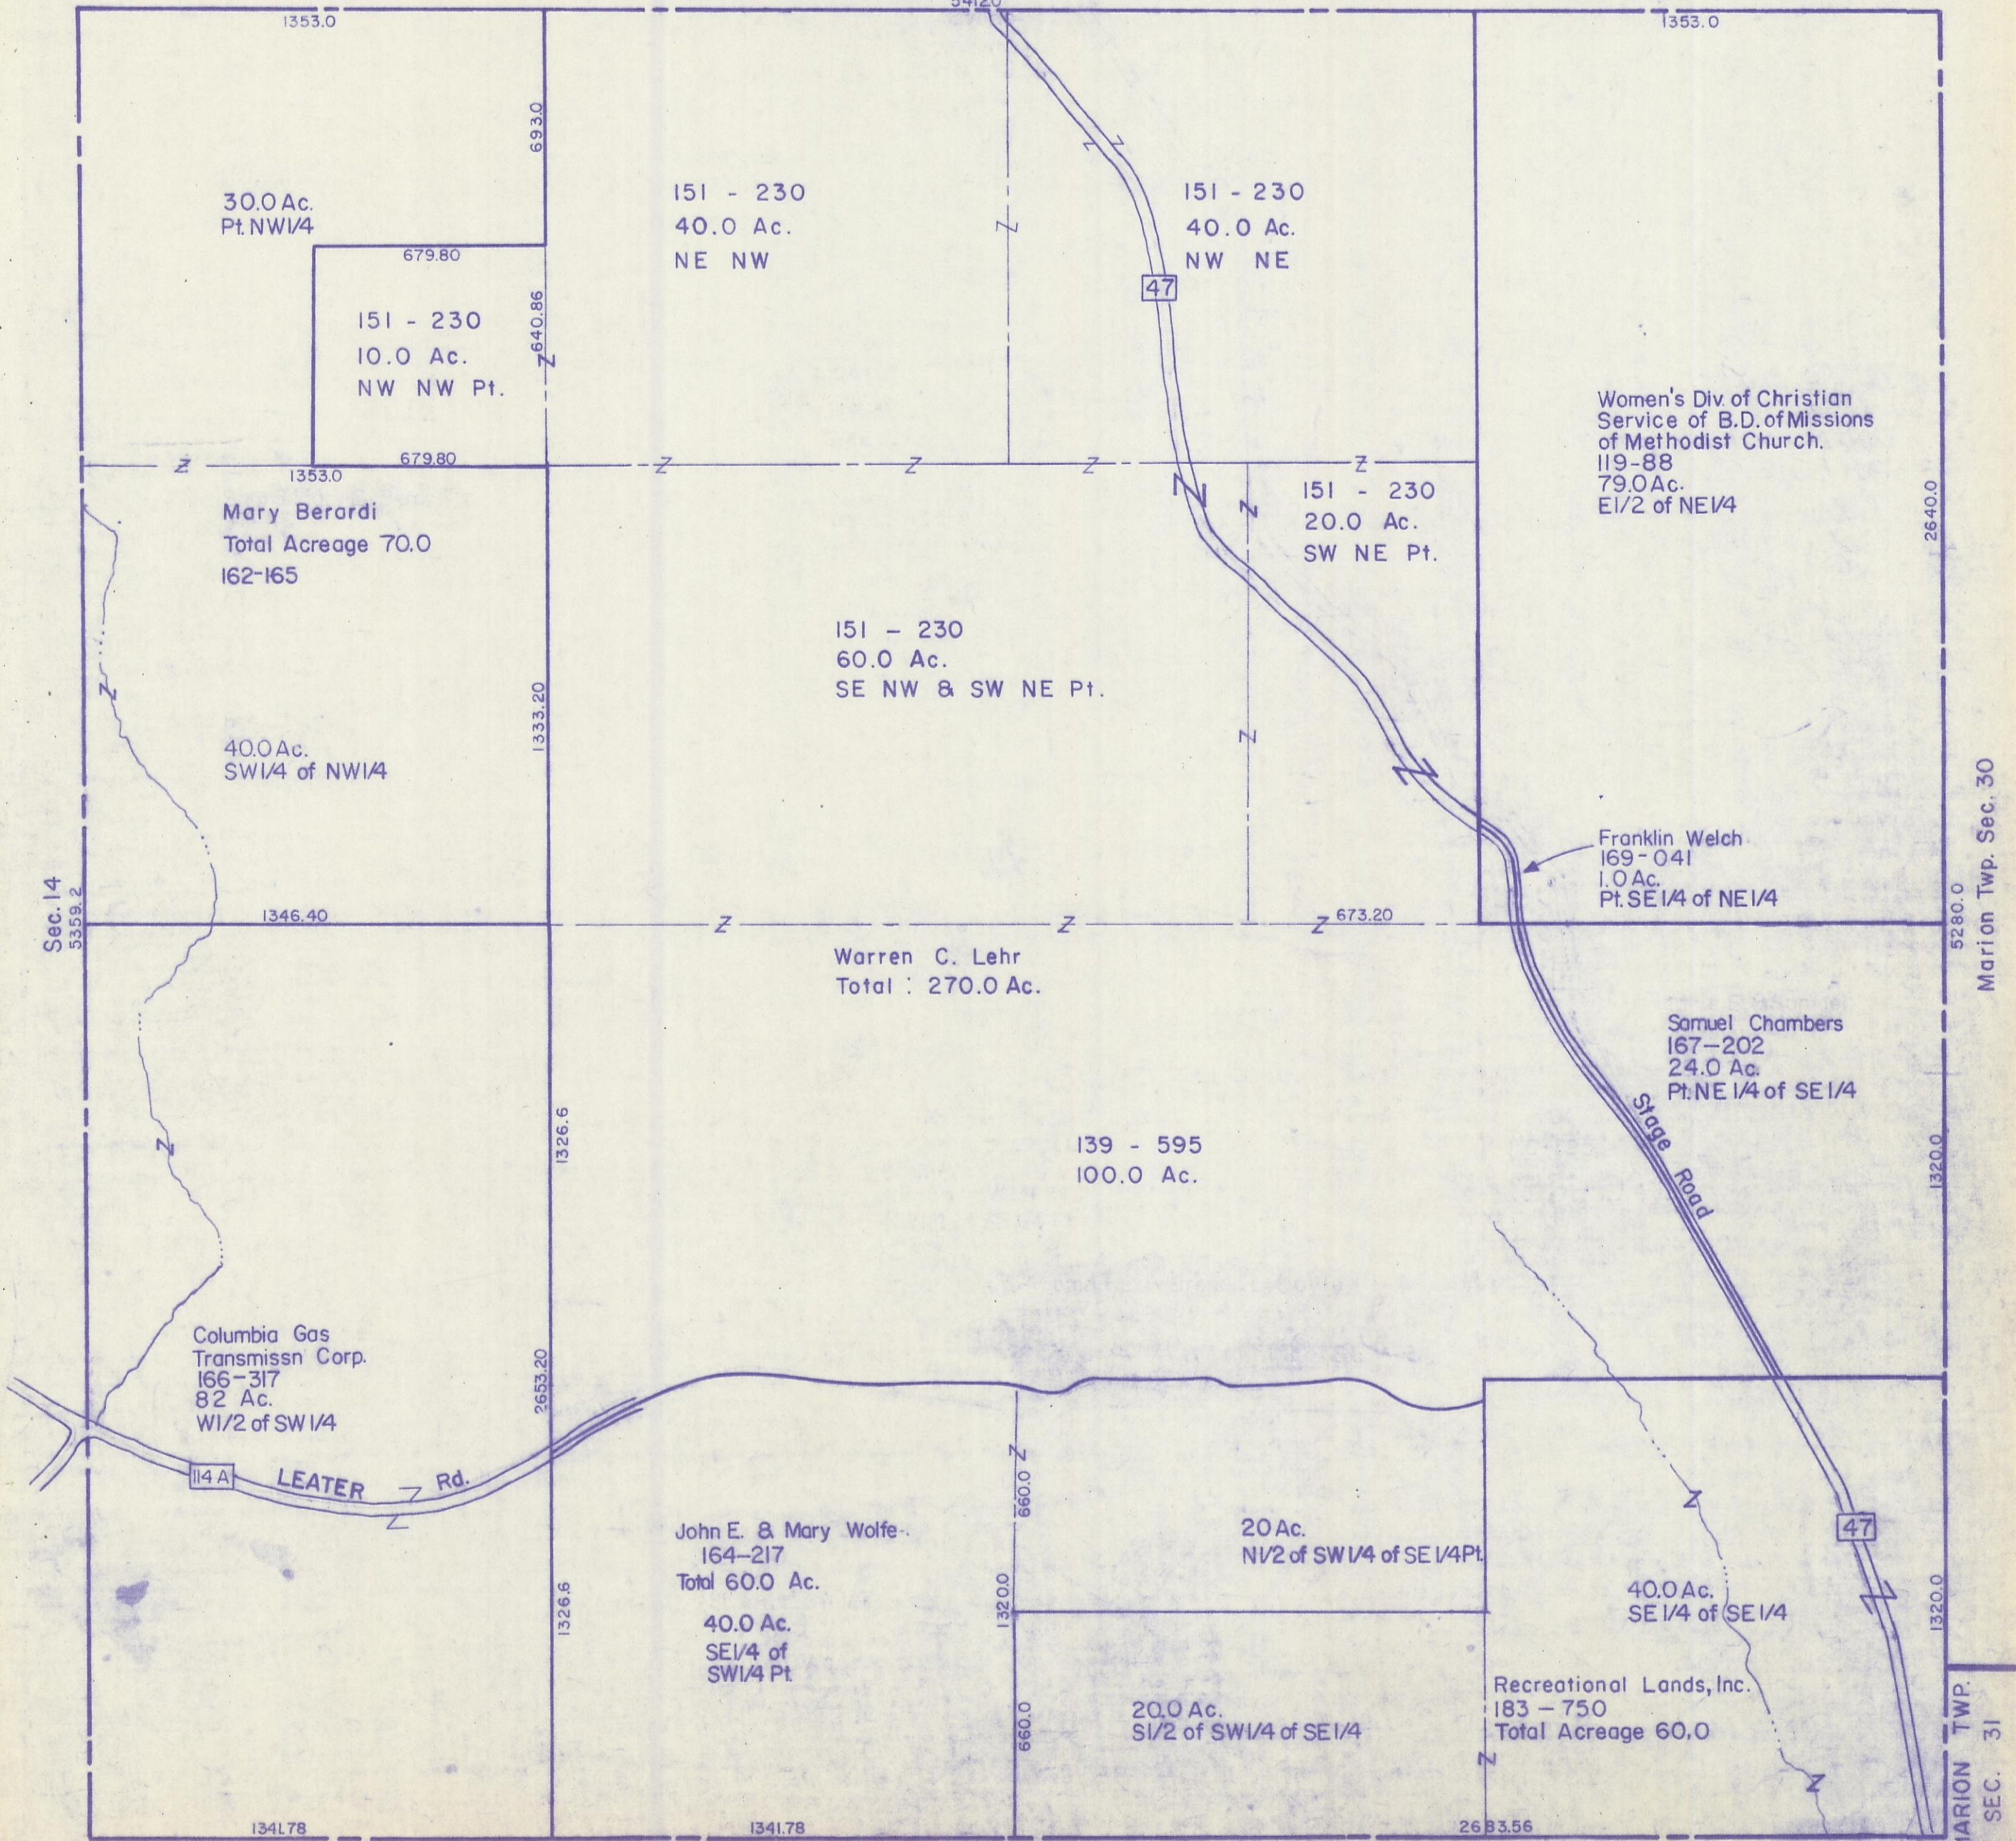

HOCKING COUNTY

Sec.13 T13 R18

GOOD HOPE TWP

Scale=1":400'

Fairfield County

Sec. 13