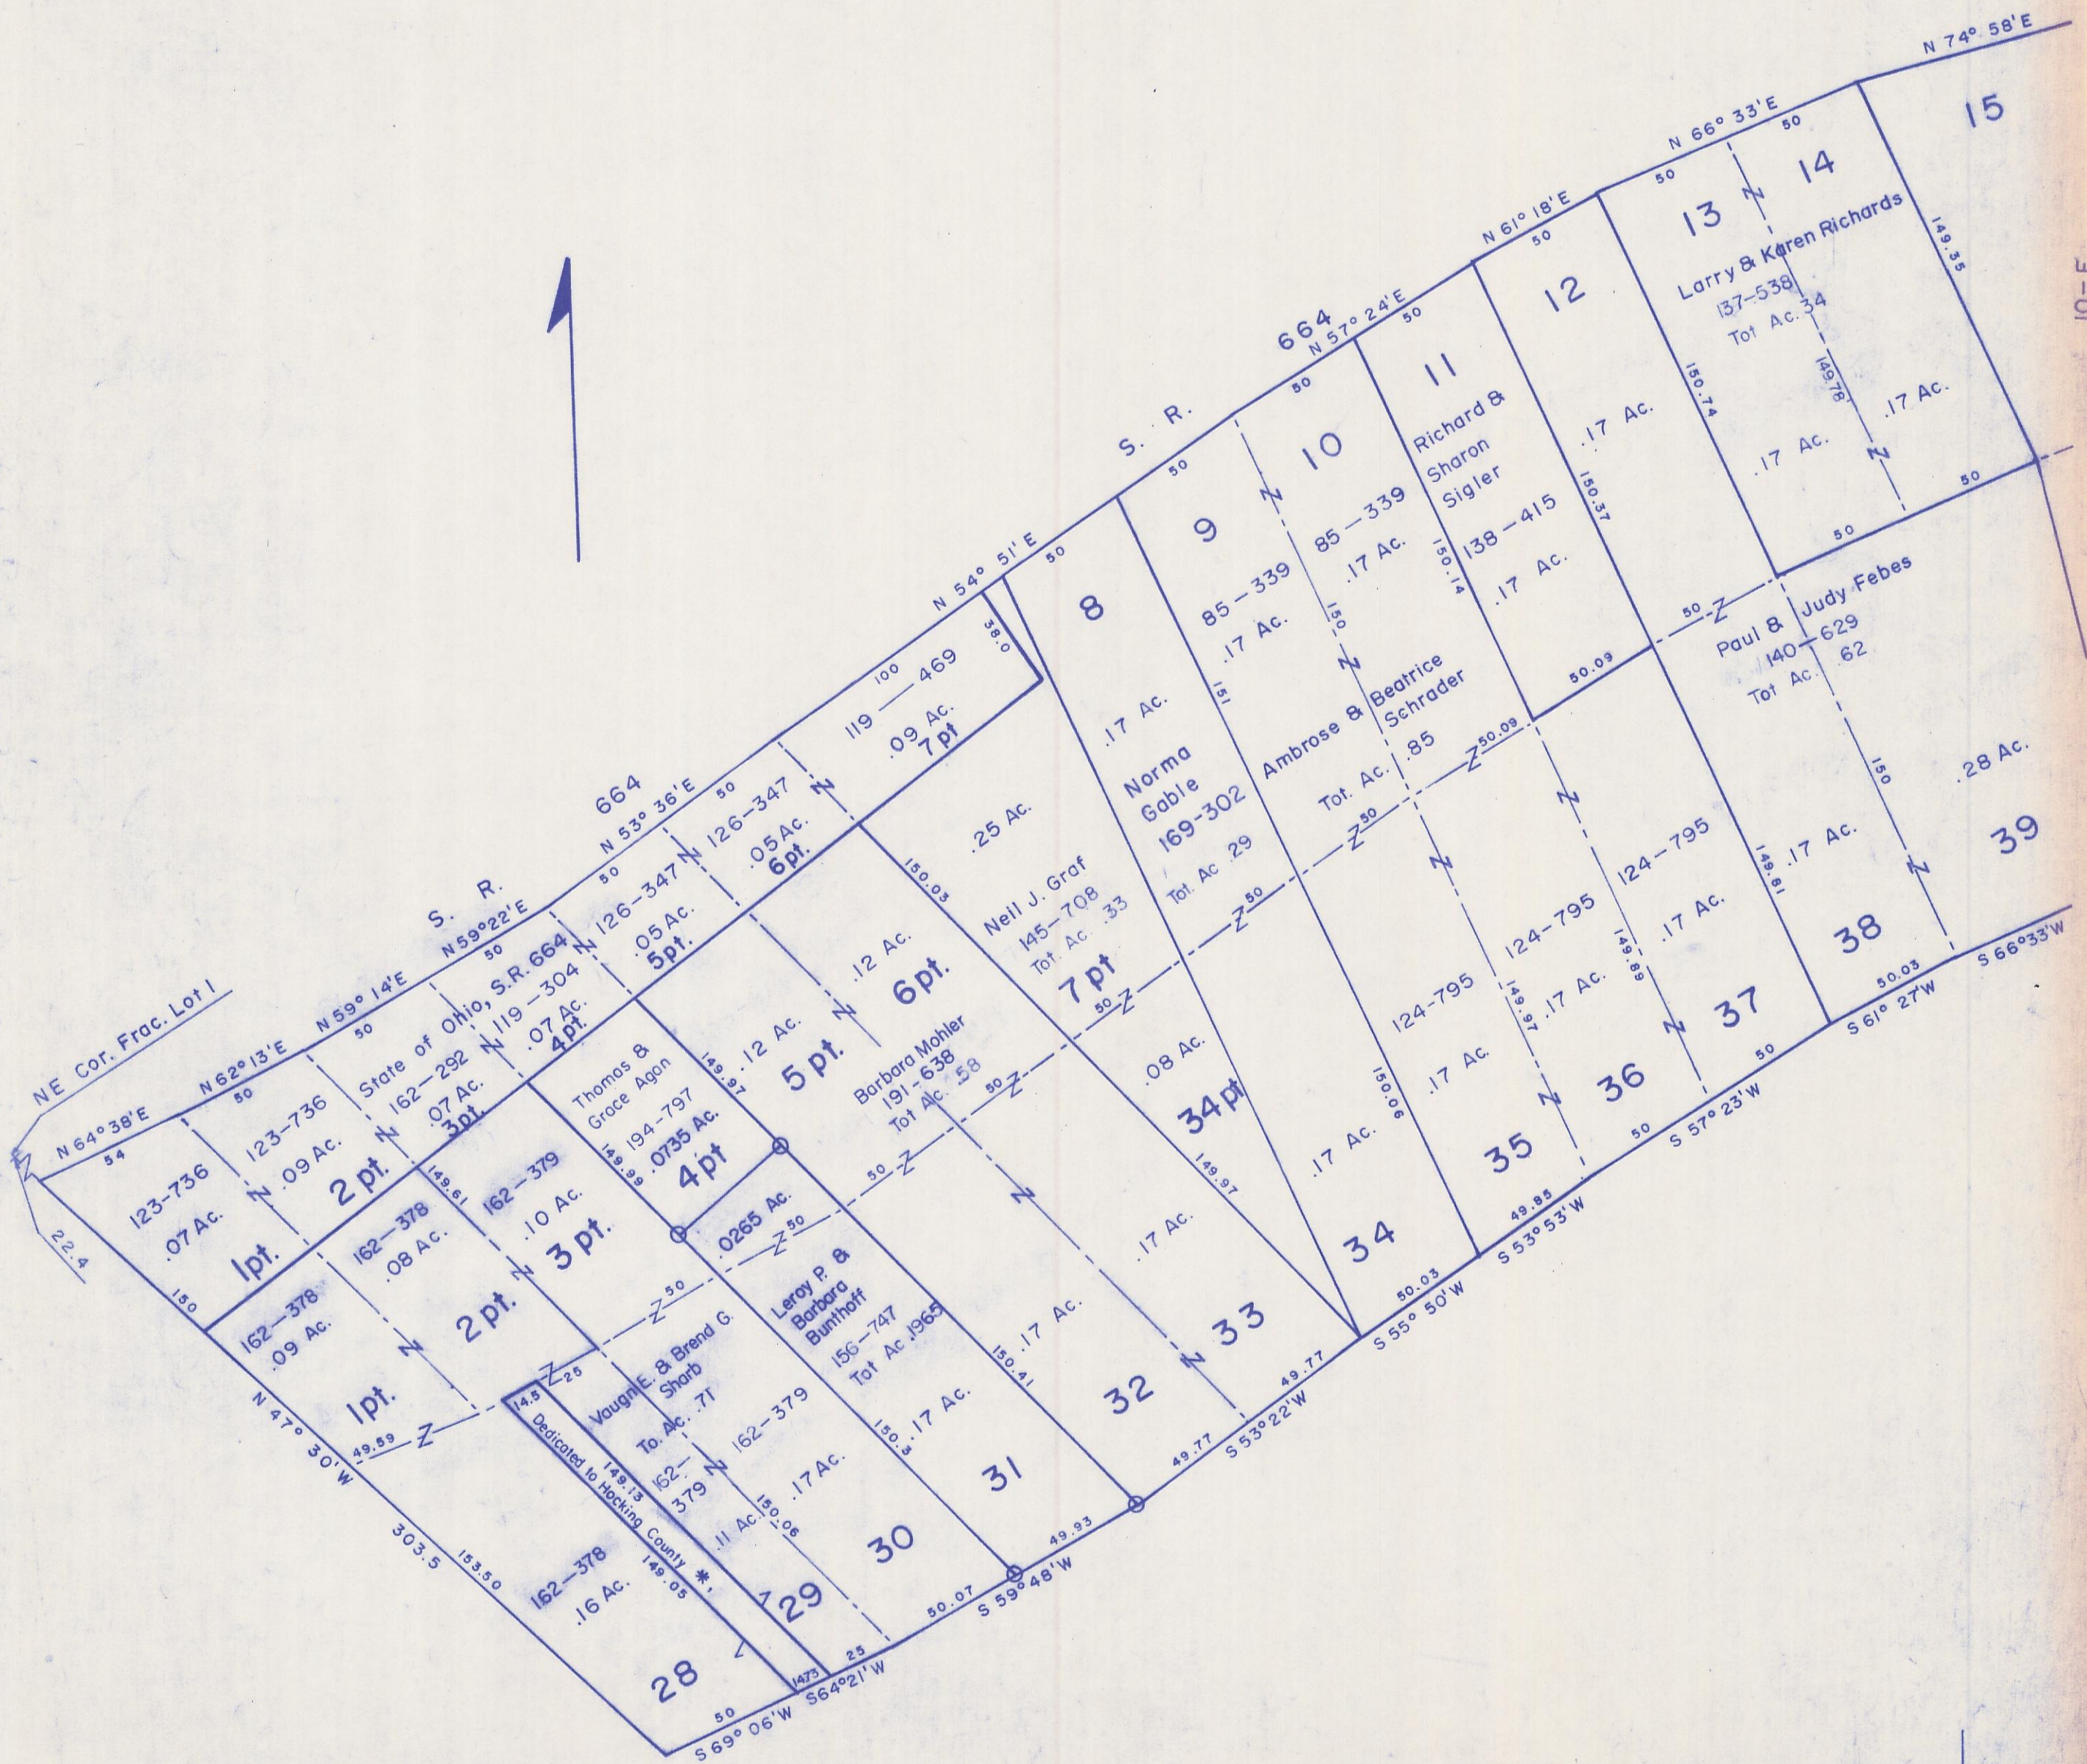

HOCKING COUNTY

Sec.10 T14 R17

FALLS TWP.

Scale 1" = 50'

10-E

EBERT McBROOM FIRST ALL.

10-E