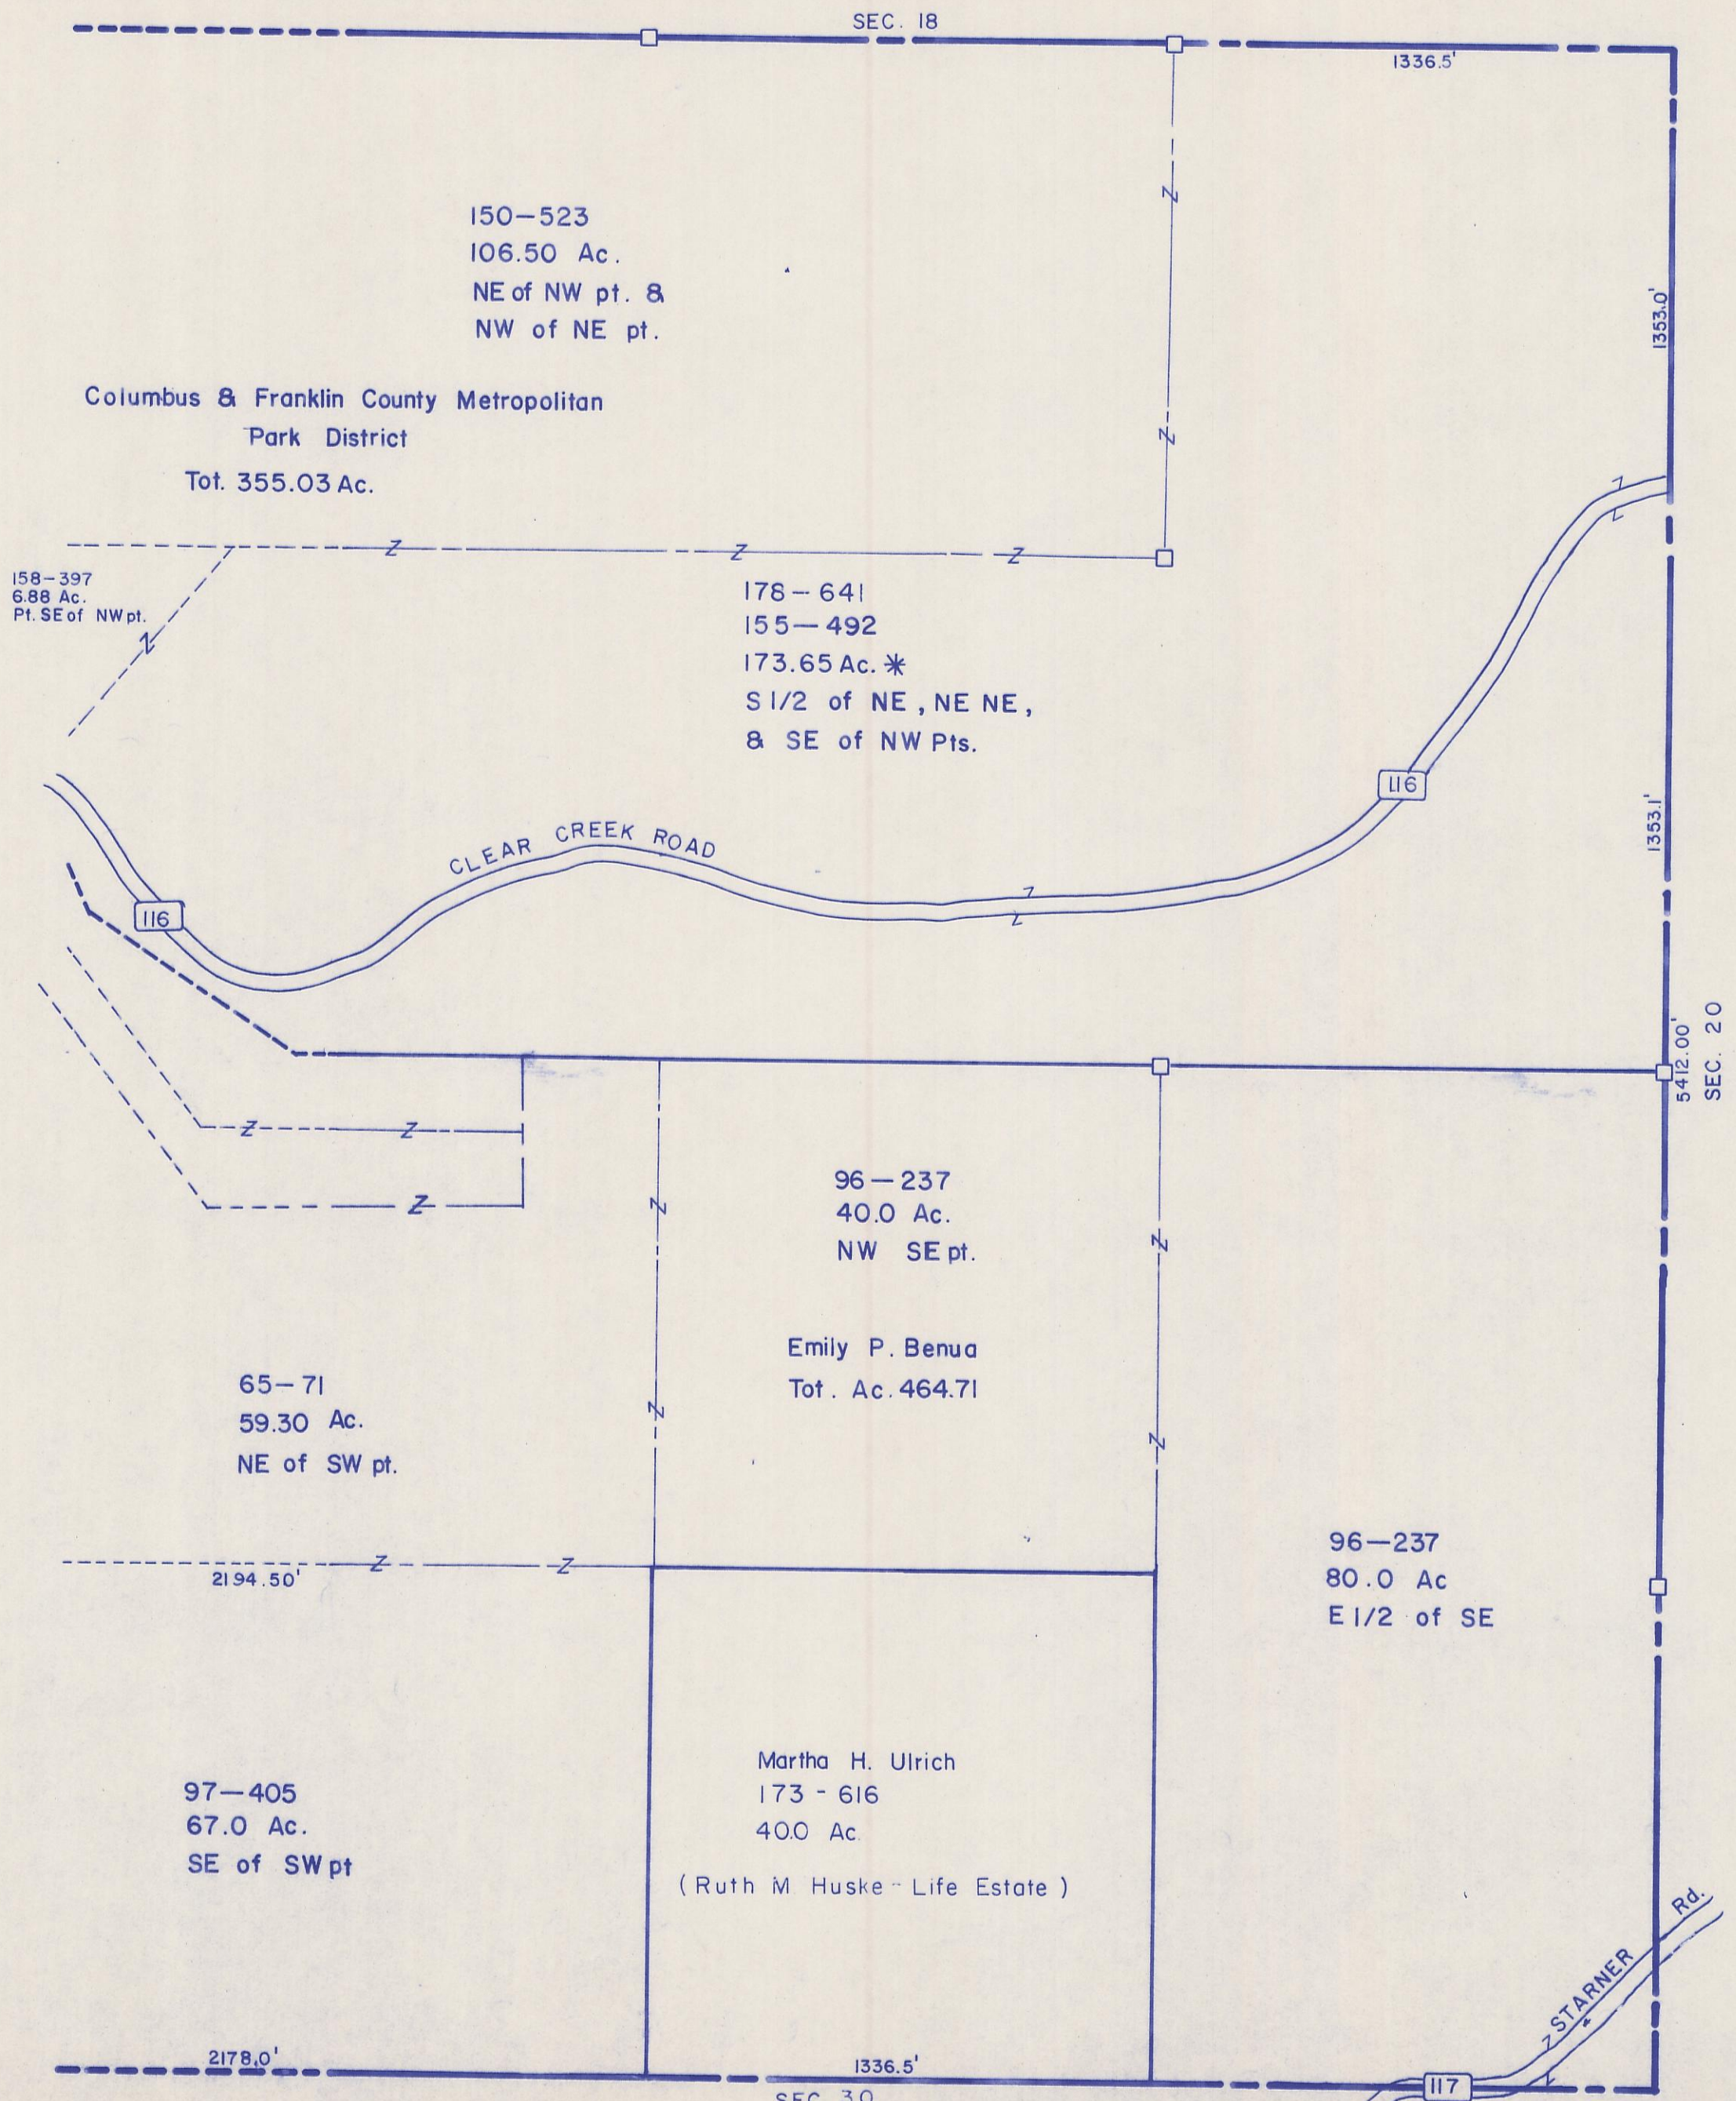

HOCKING COUNTY

GOOD HOPE

SEC. 19 Pt. T 13 R 18

Scale 1" = 400'

SEC. 19 pt.