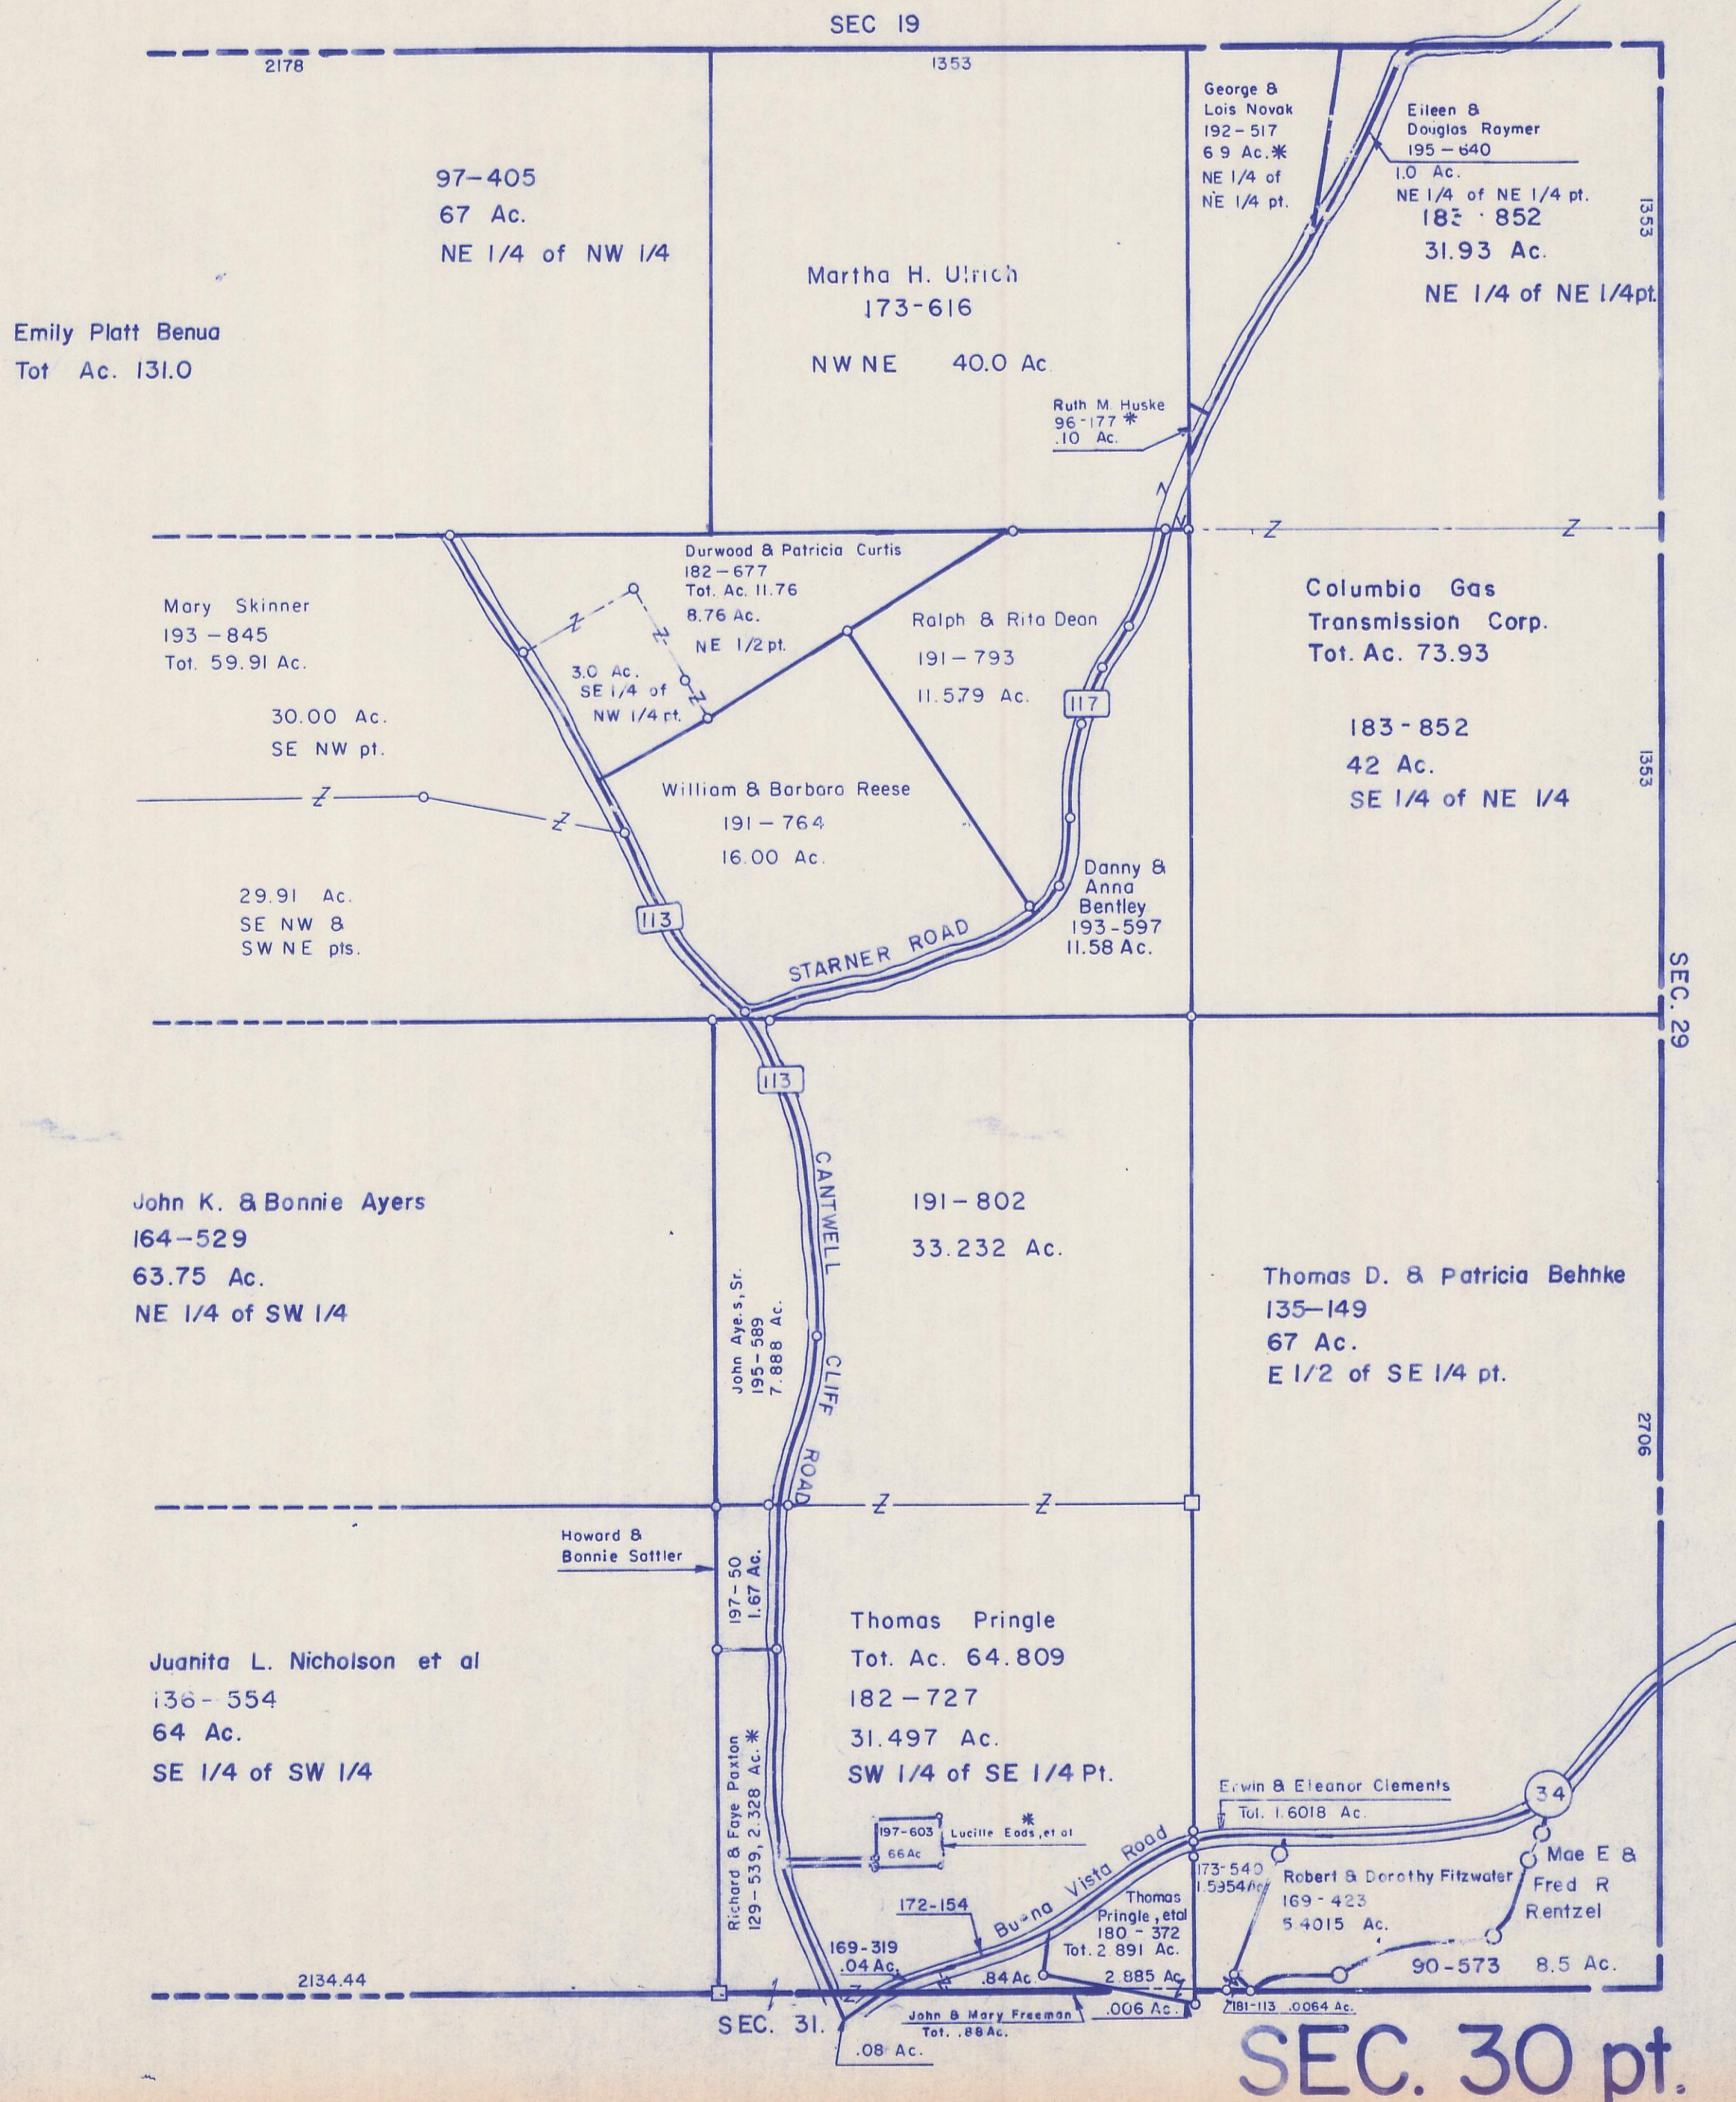

HOCKING COUNTY

GOOD HOPE

SEC. 30 Pt. T 13 R 18

Scale 1" = 400'

SEC. 30 pt.