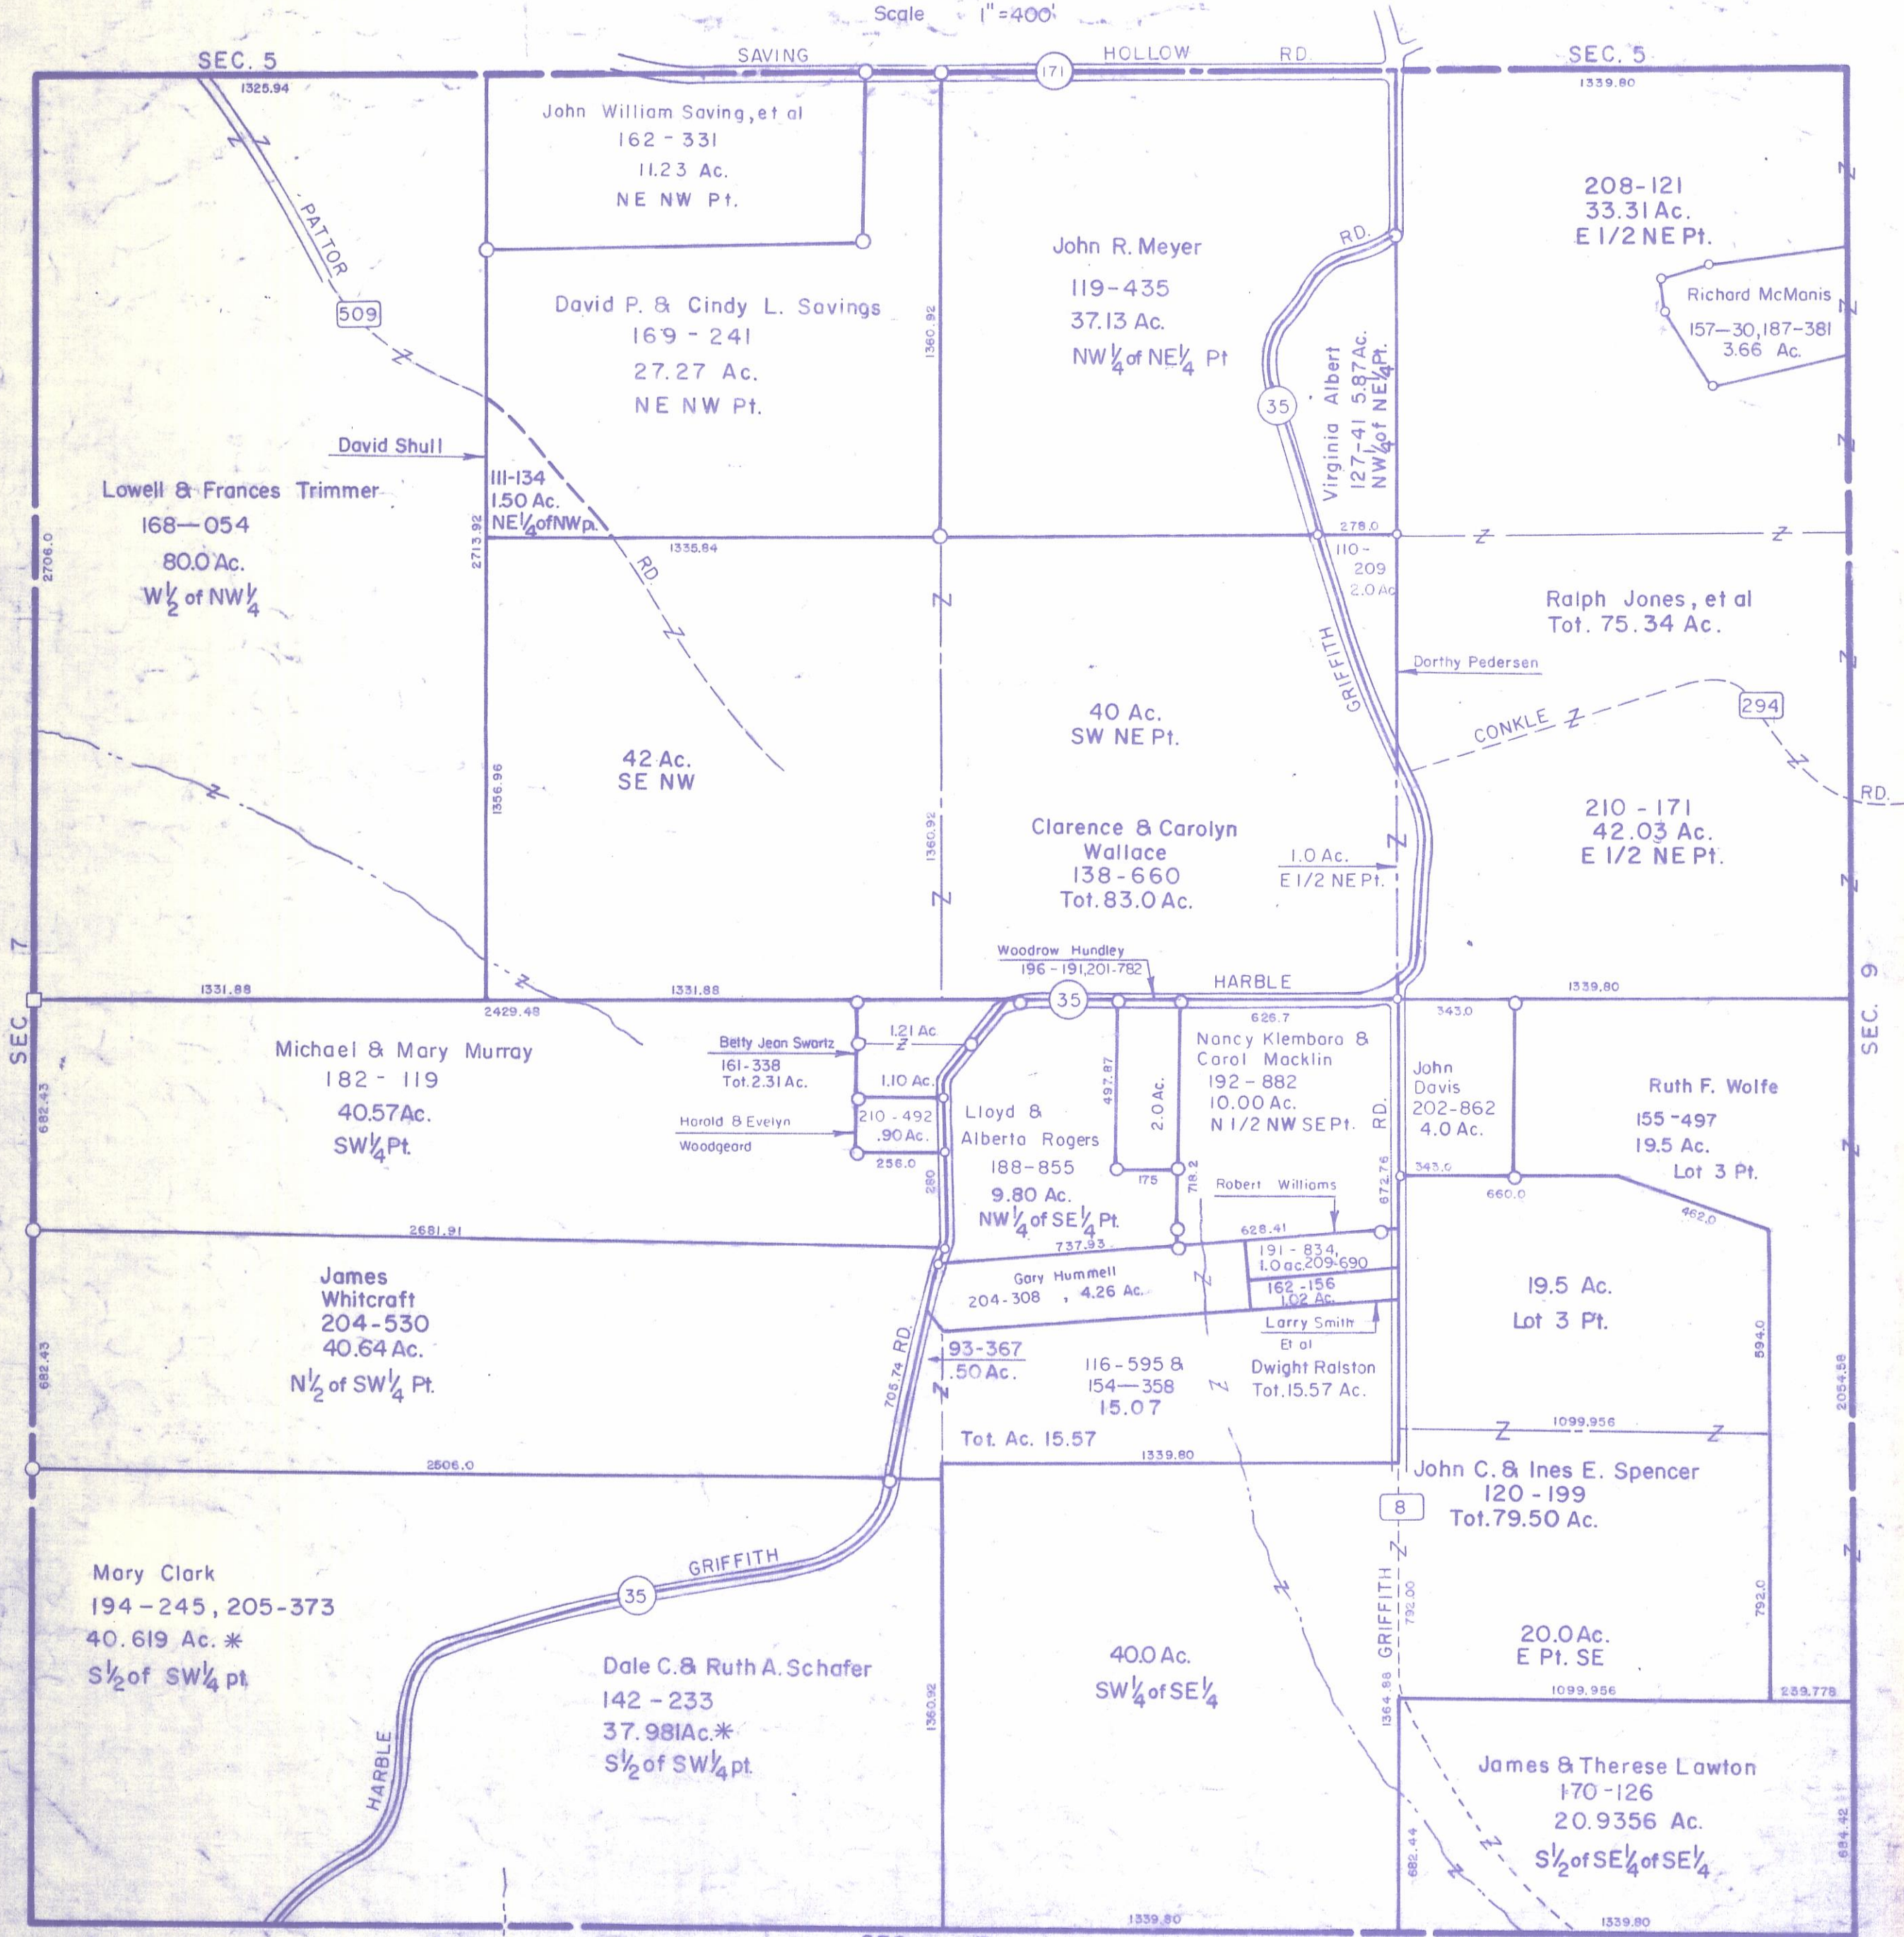

HOCKING COUNTY

Sec. 8 T13 R17

WASHINGTON TWP.

Scale 1" = 400'

SEC. 8