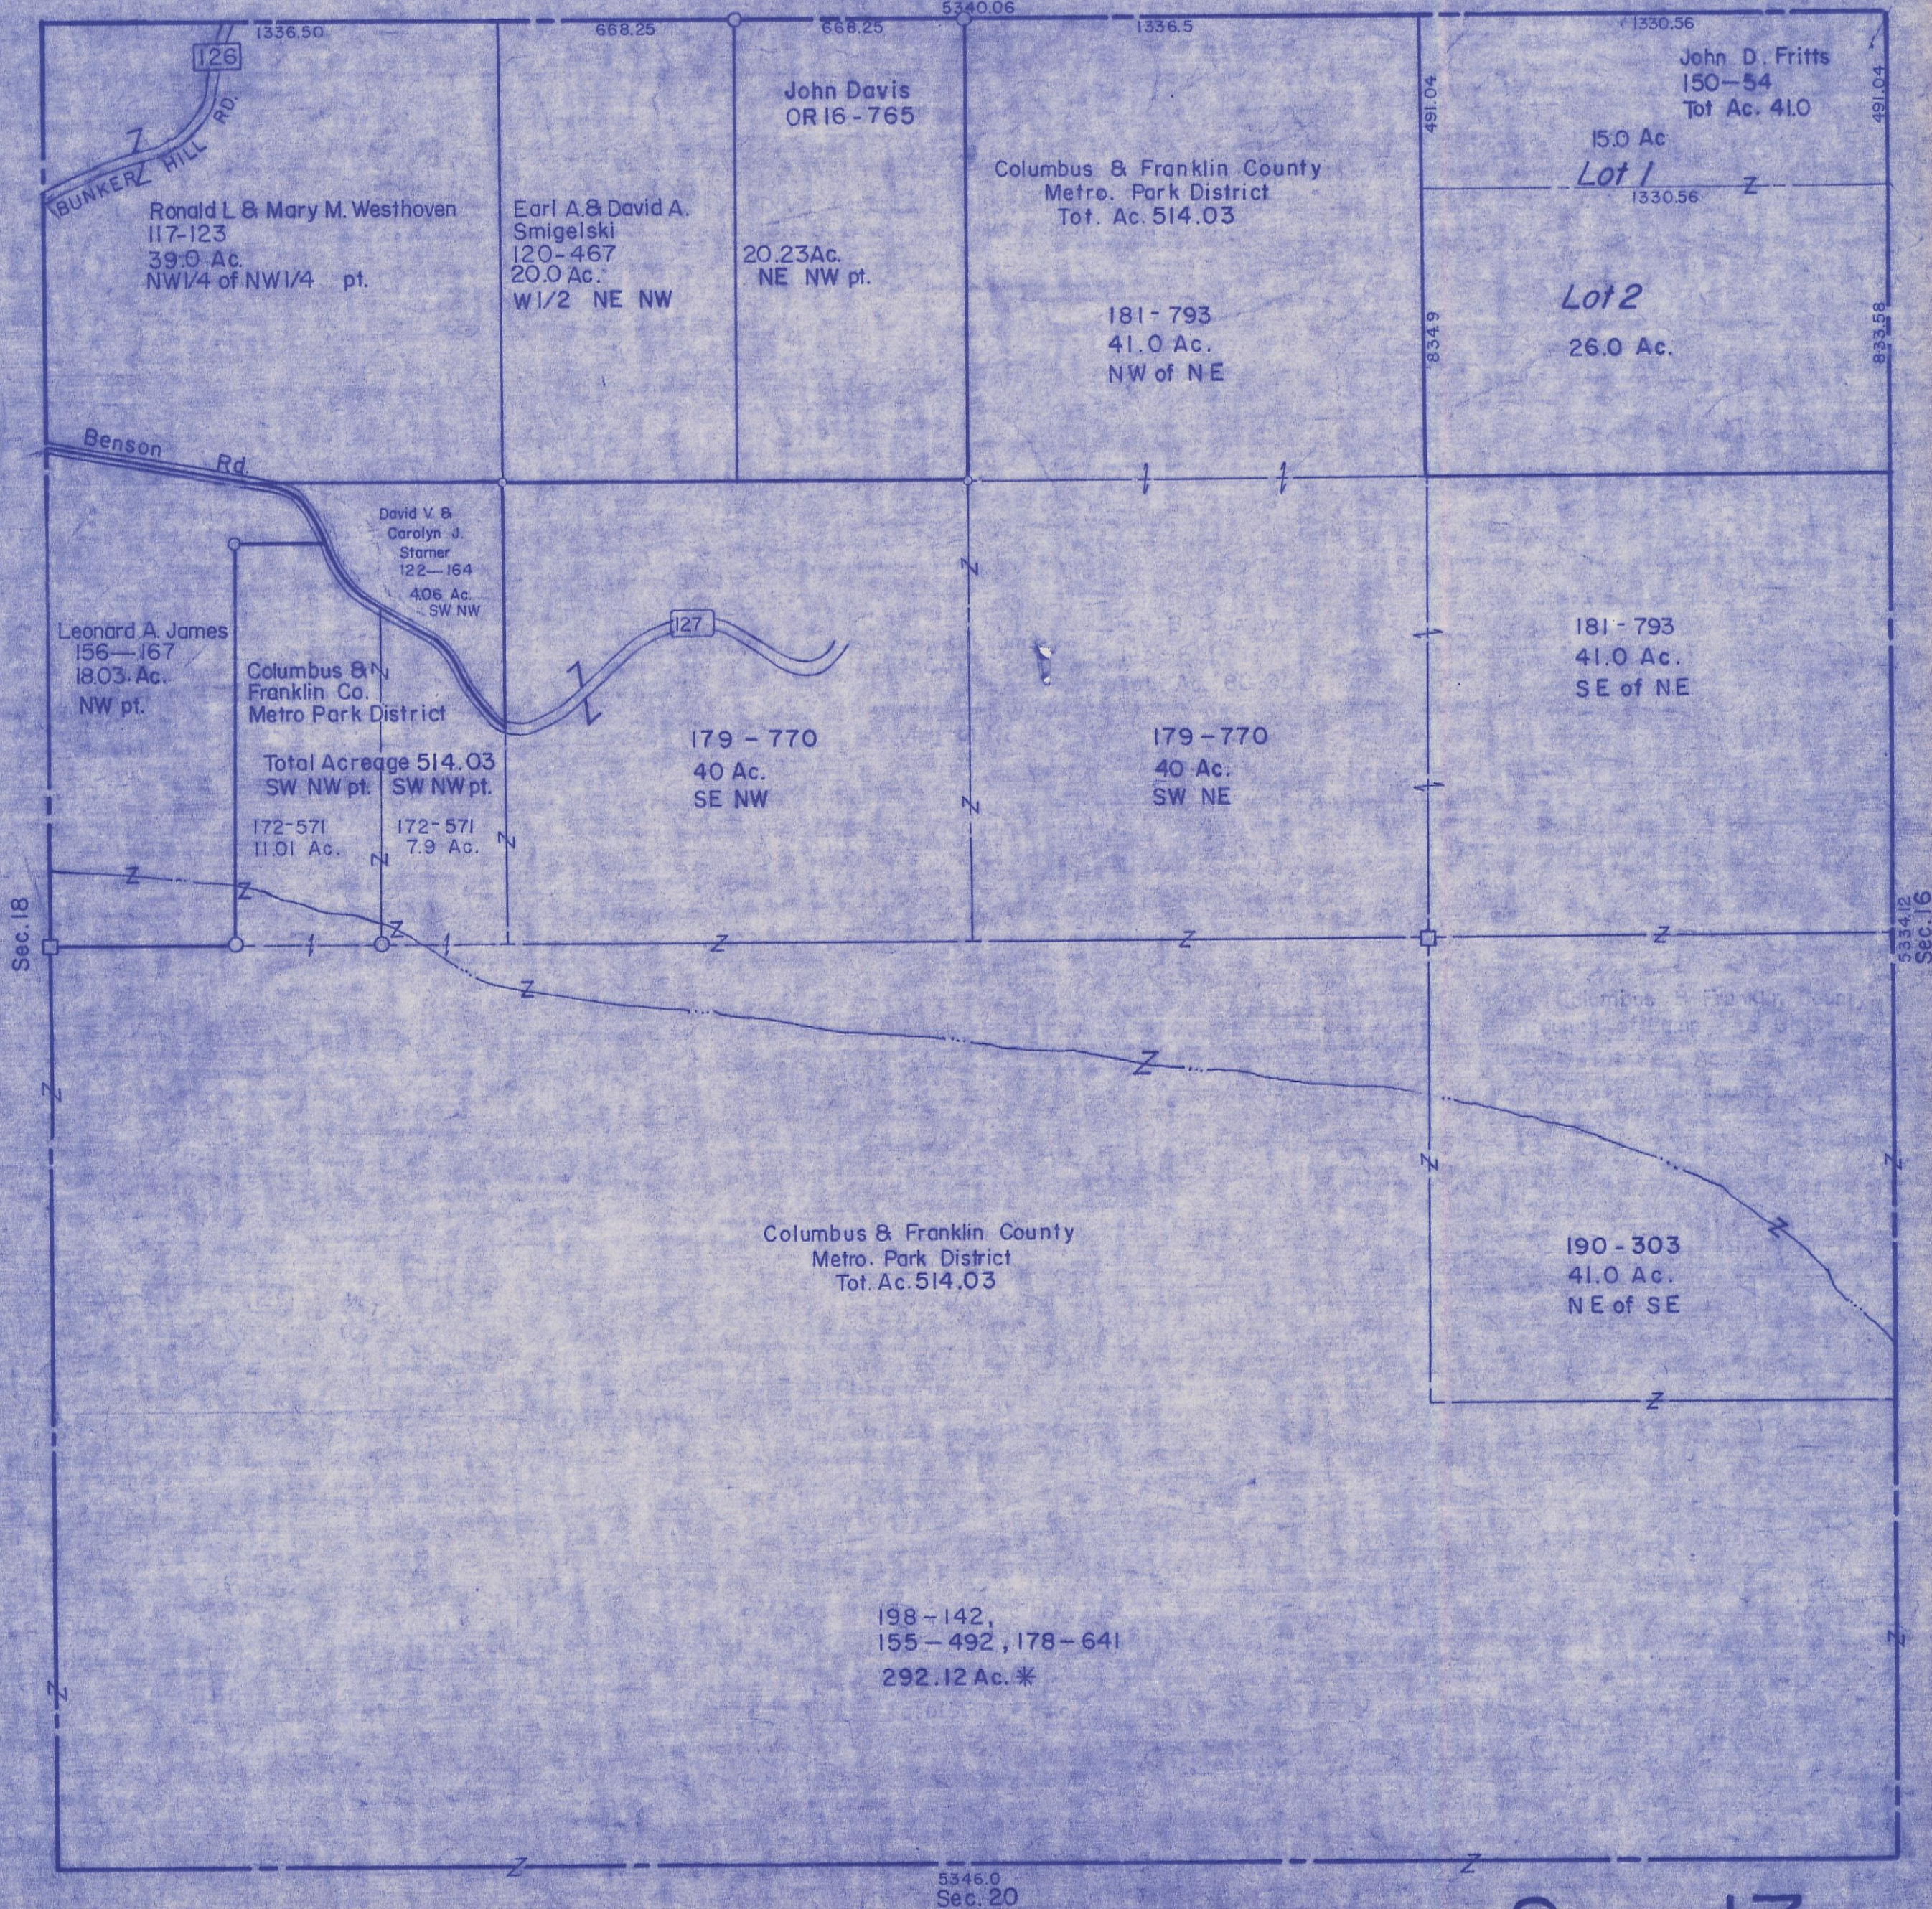

HOCKING COUNTY

Sec. 17 T13 R18

GOOD HOPE TWP

Scale=1"=400'

Fairfield County

Sec. 17