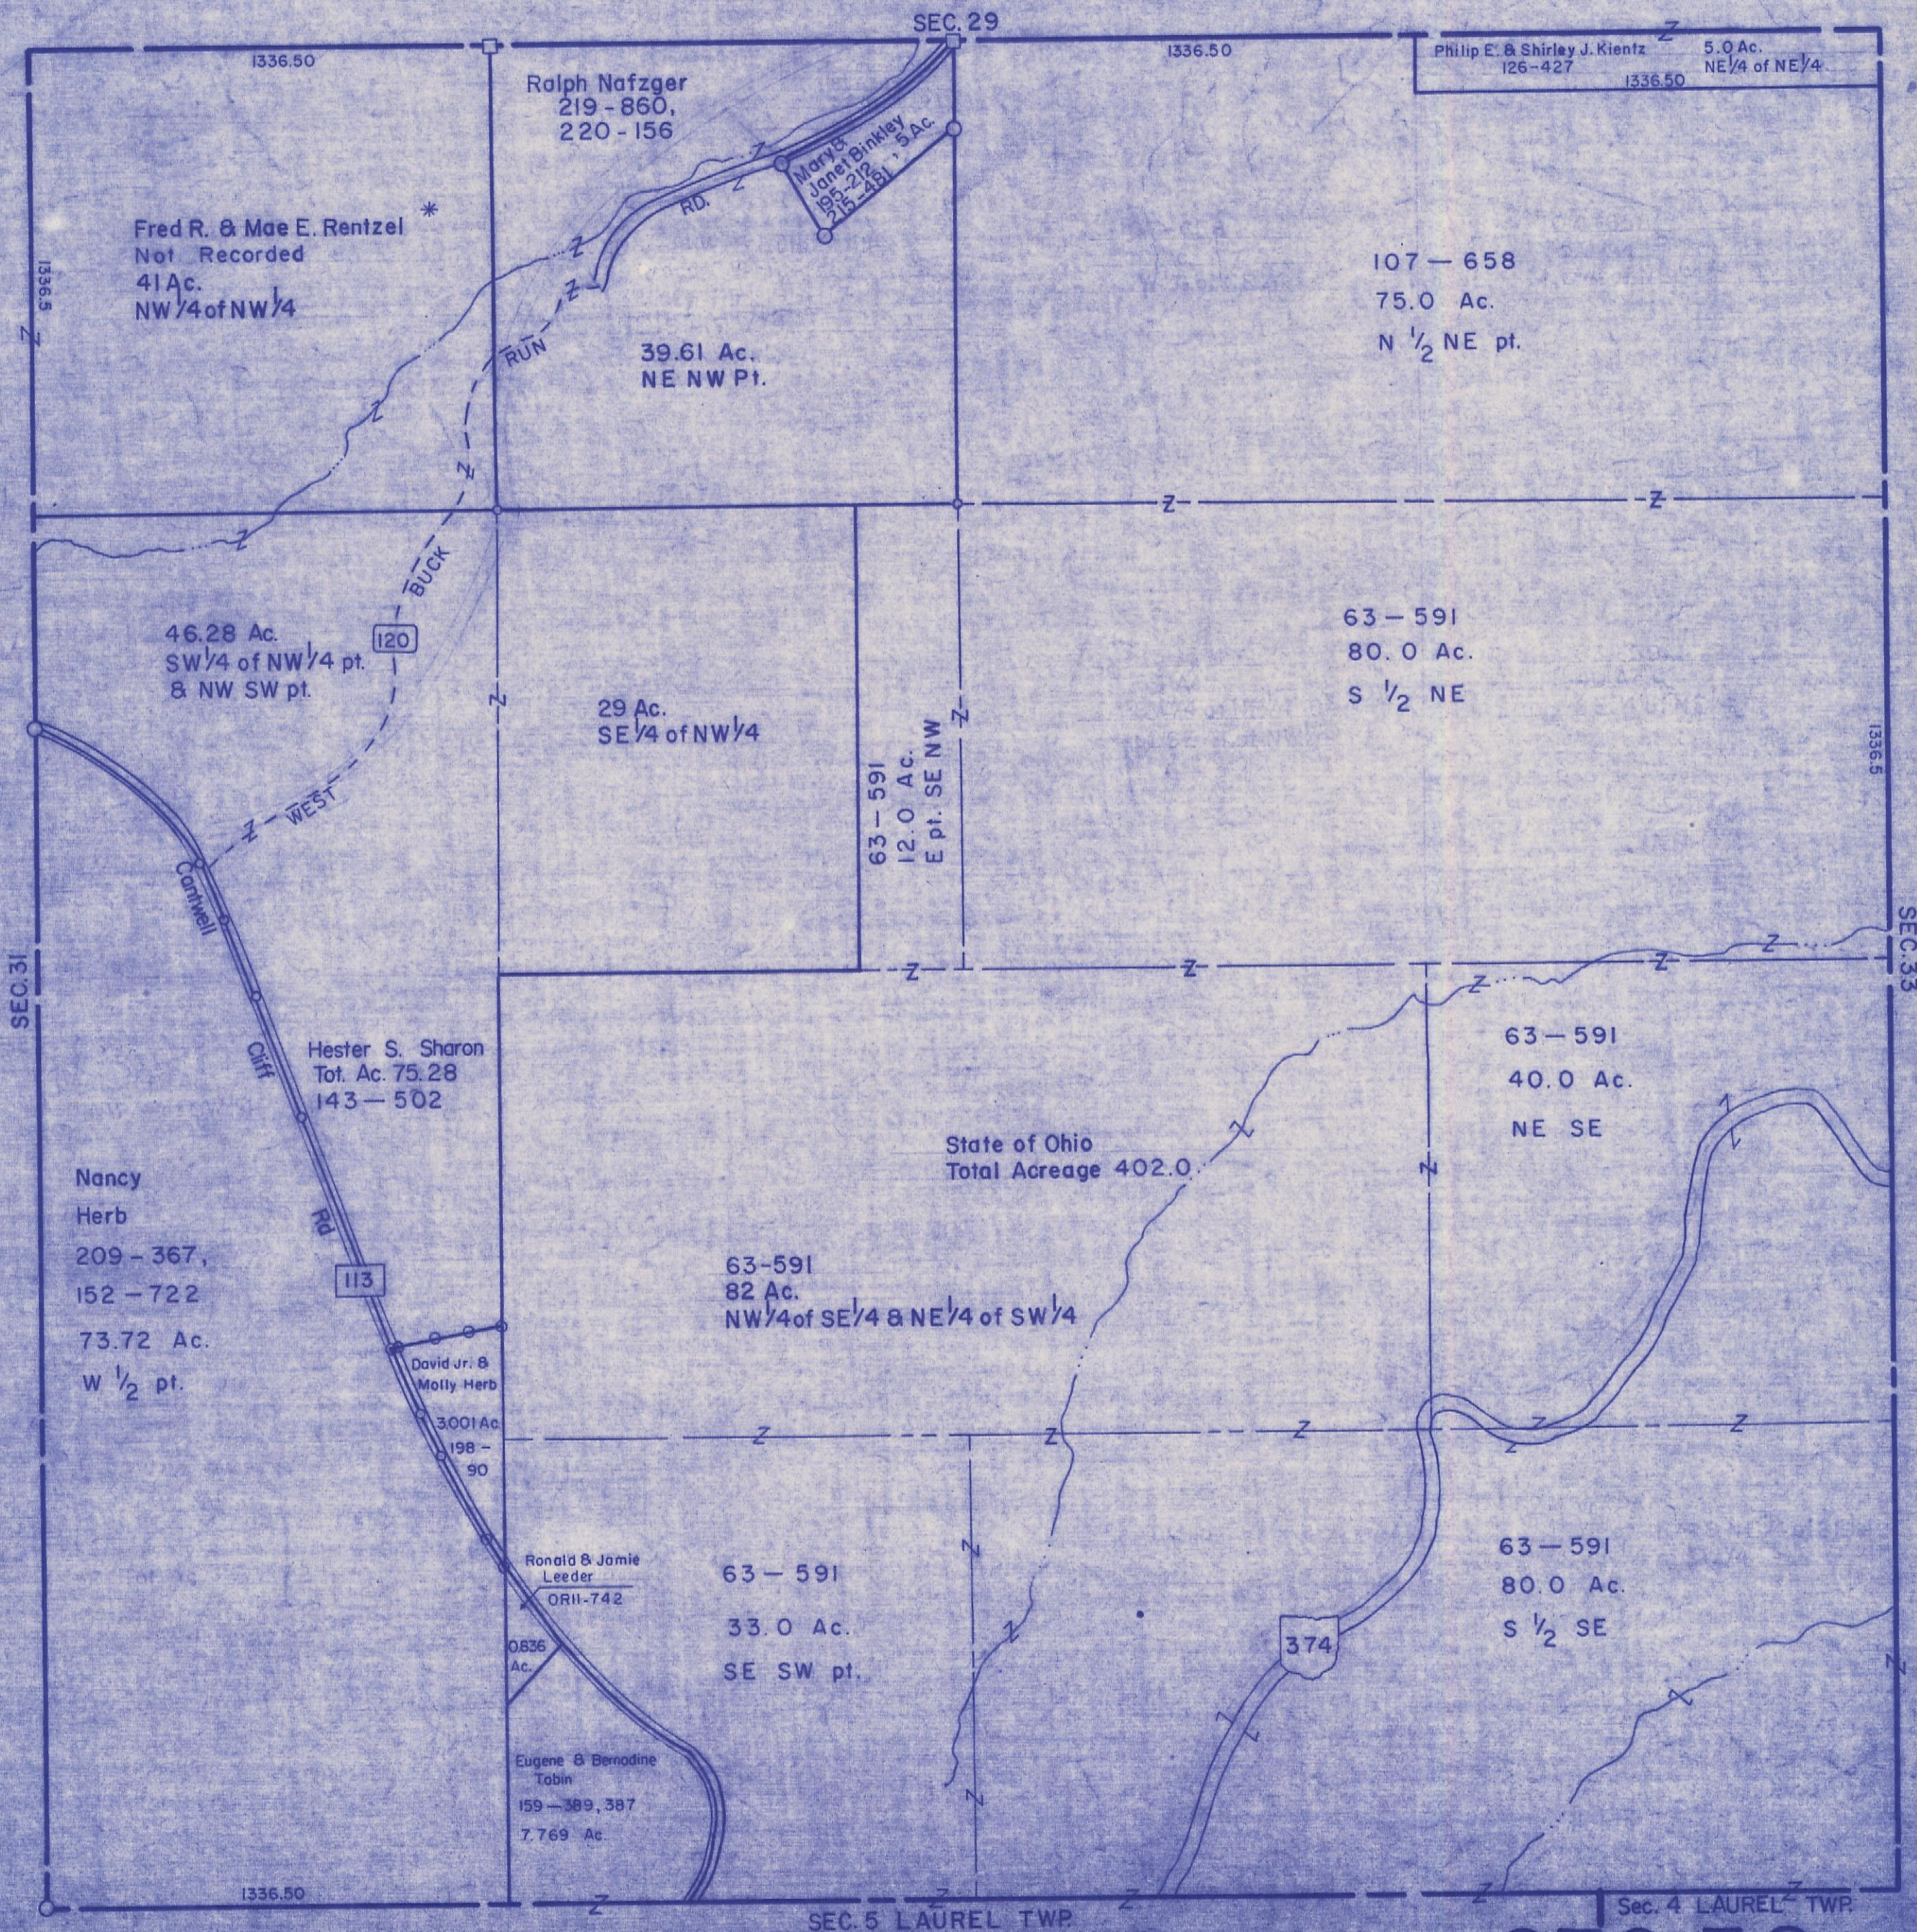

HOCKING COUNTY

Sec. 32 T 13 R 18

GOOD HOPE TWP.

Scale: 1" = 400'

SEC. 32