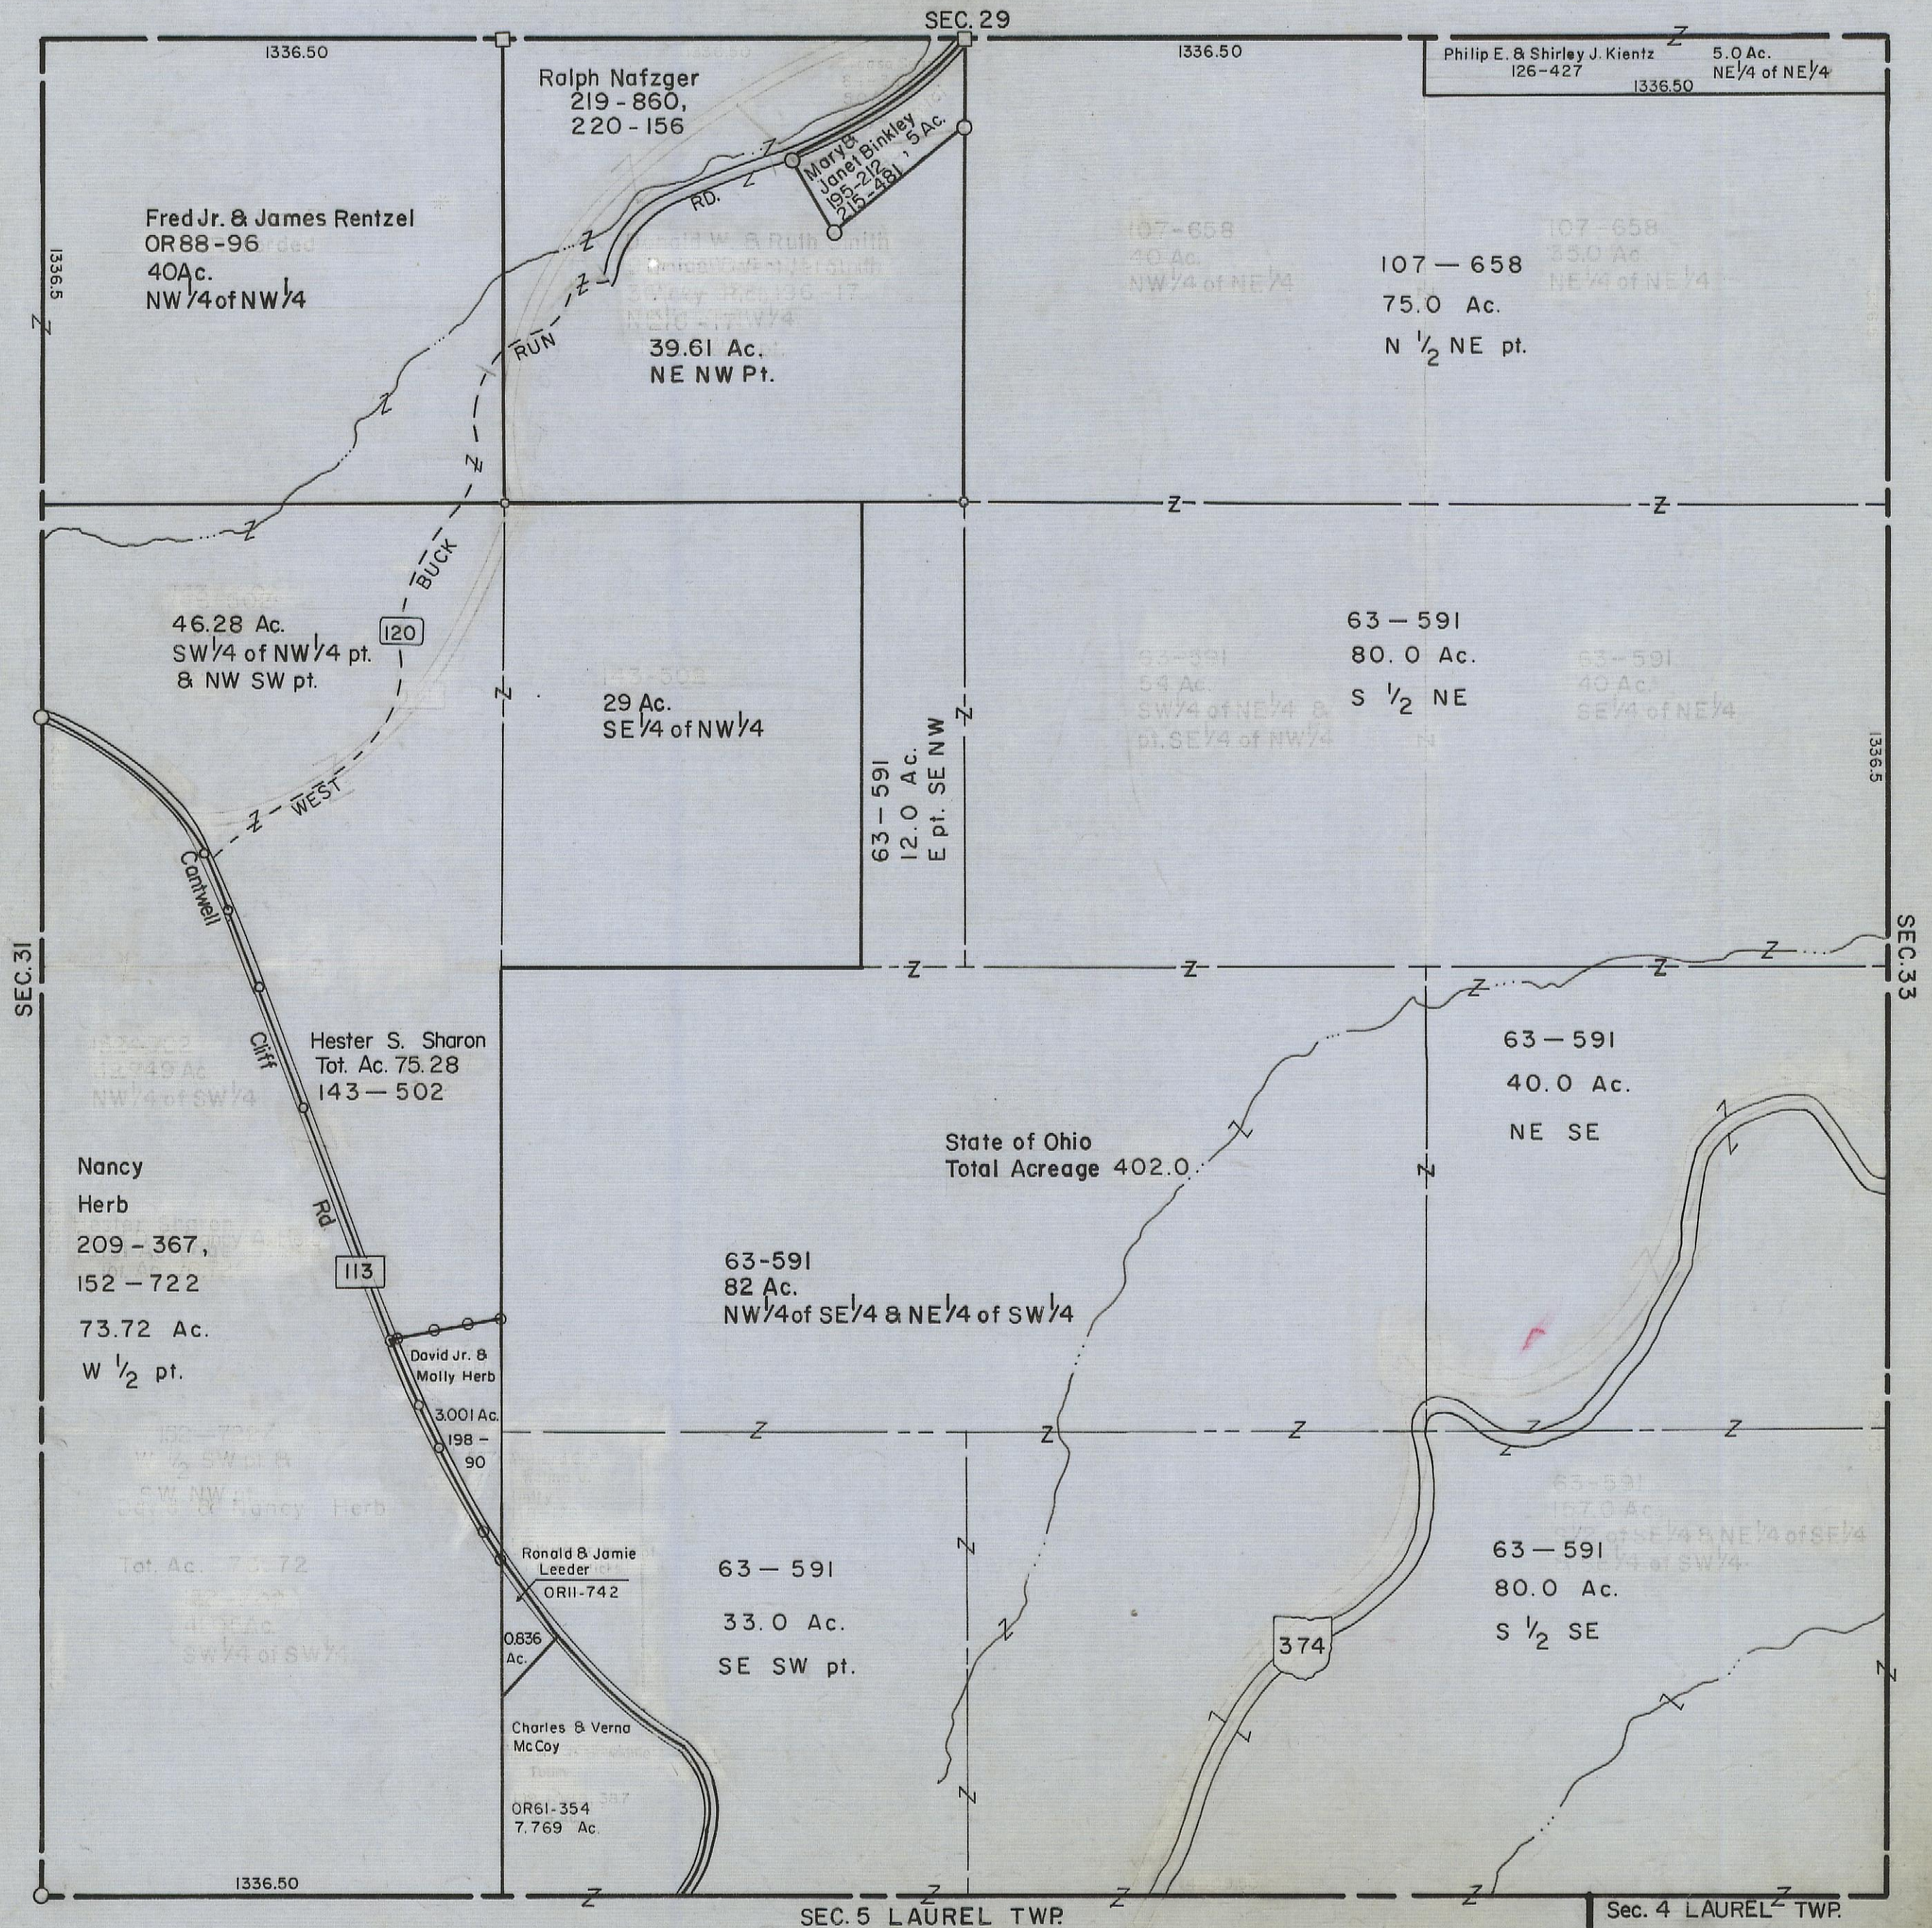

HOCKING COUNTY

Sec. 32 T 13 R 18

GOOD HOPE TWP.

Scale: 1" = 400'

SEC. 32