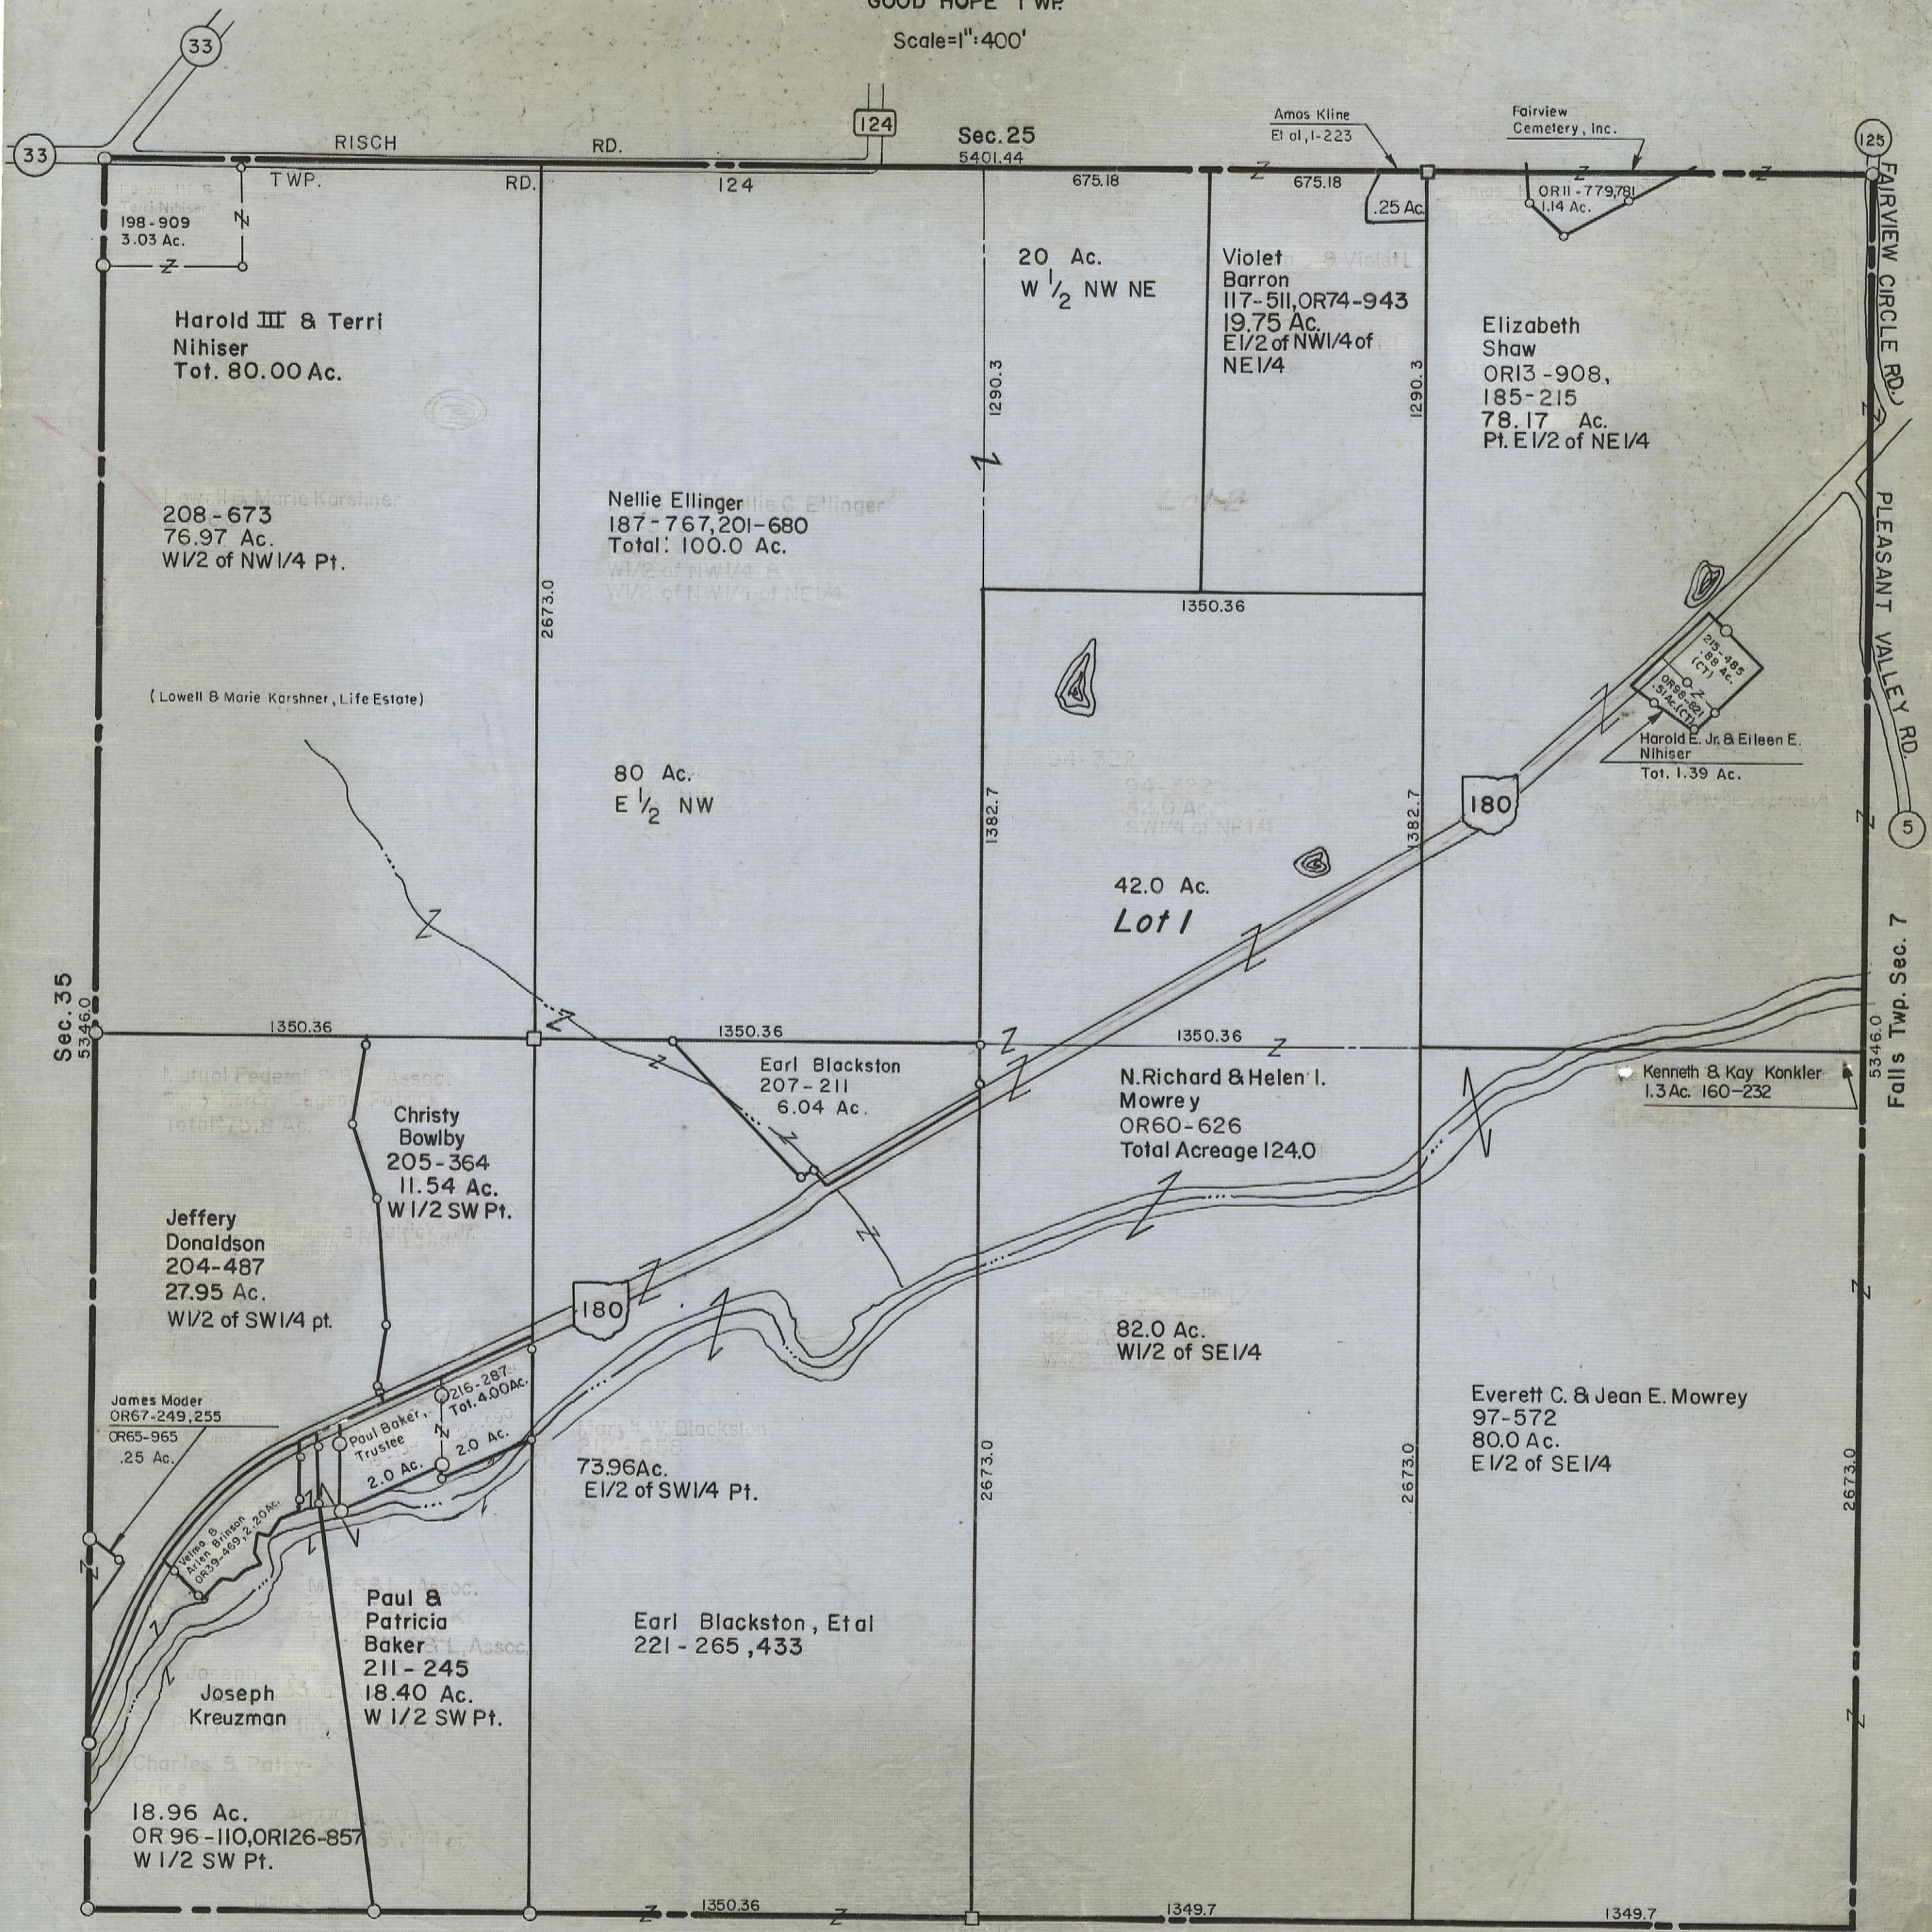

# HOCKING COUNTY

Sec.36 T13 R18

GOOD HOPE TWP

Scale=1"=400'

Sec. 35  
5346.0

Falls Twp. Sec. 7  
5346.0

Laurel Twp. Sec. 1