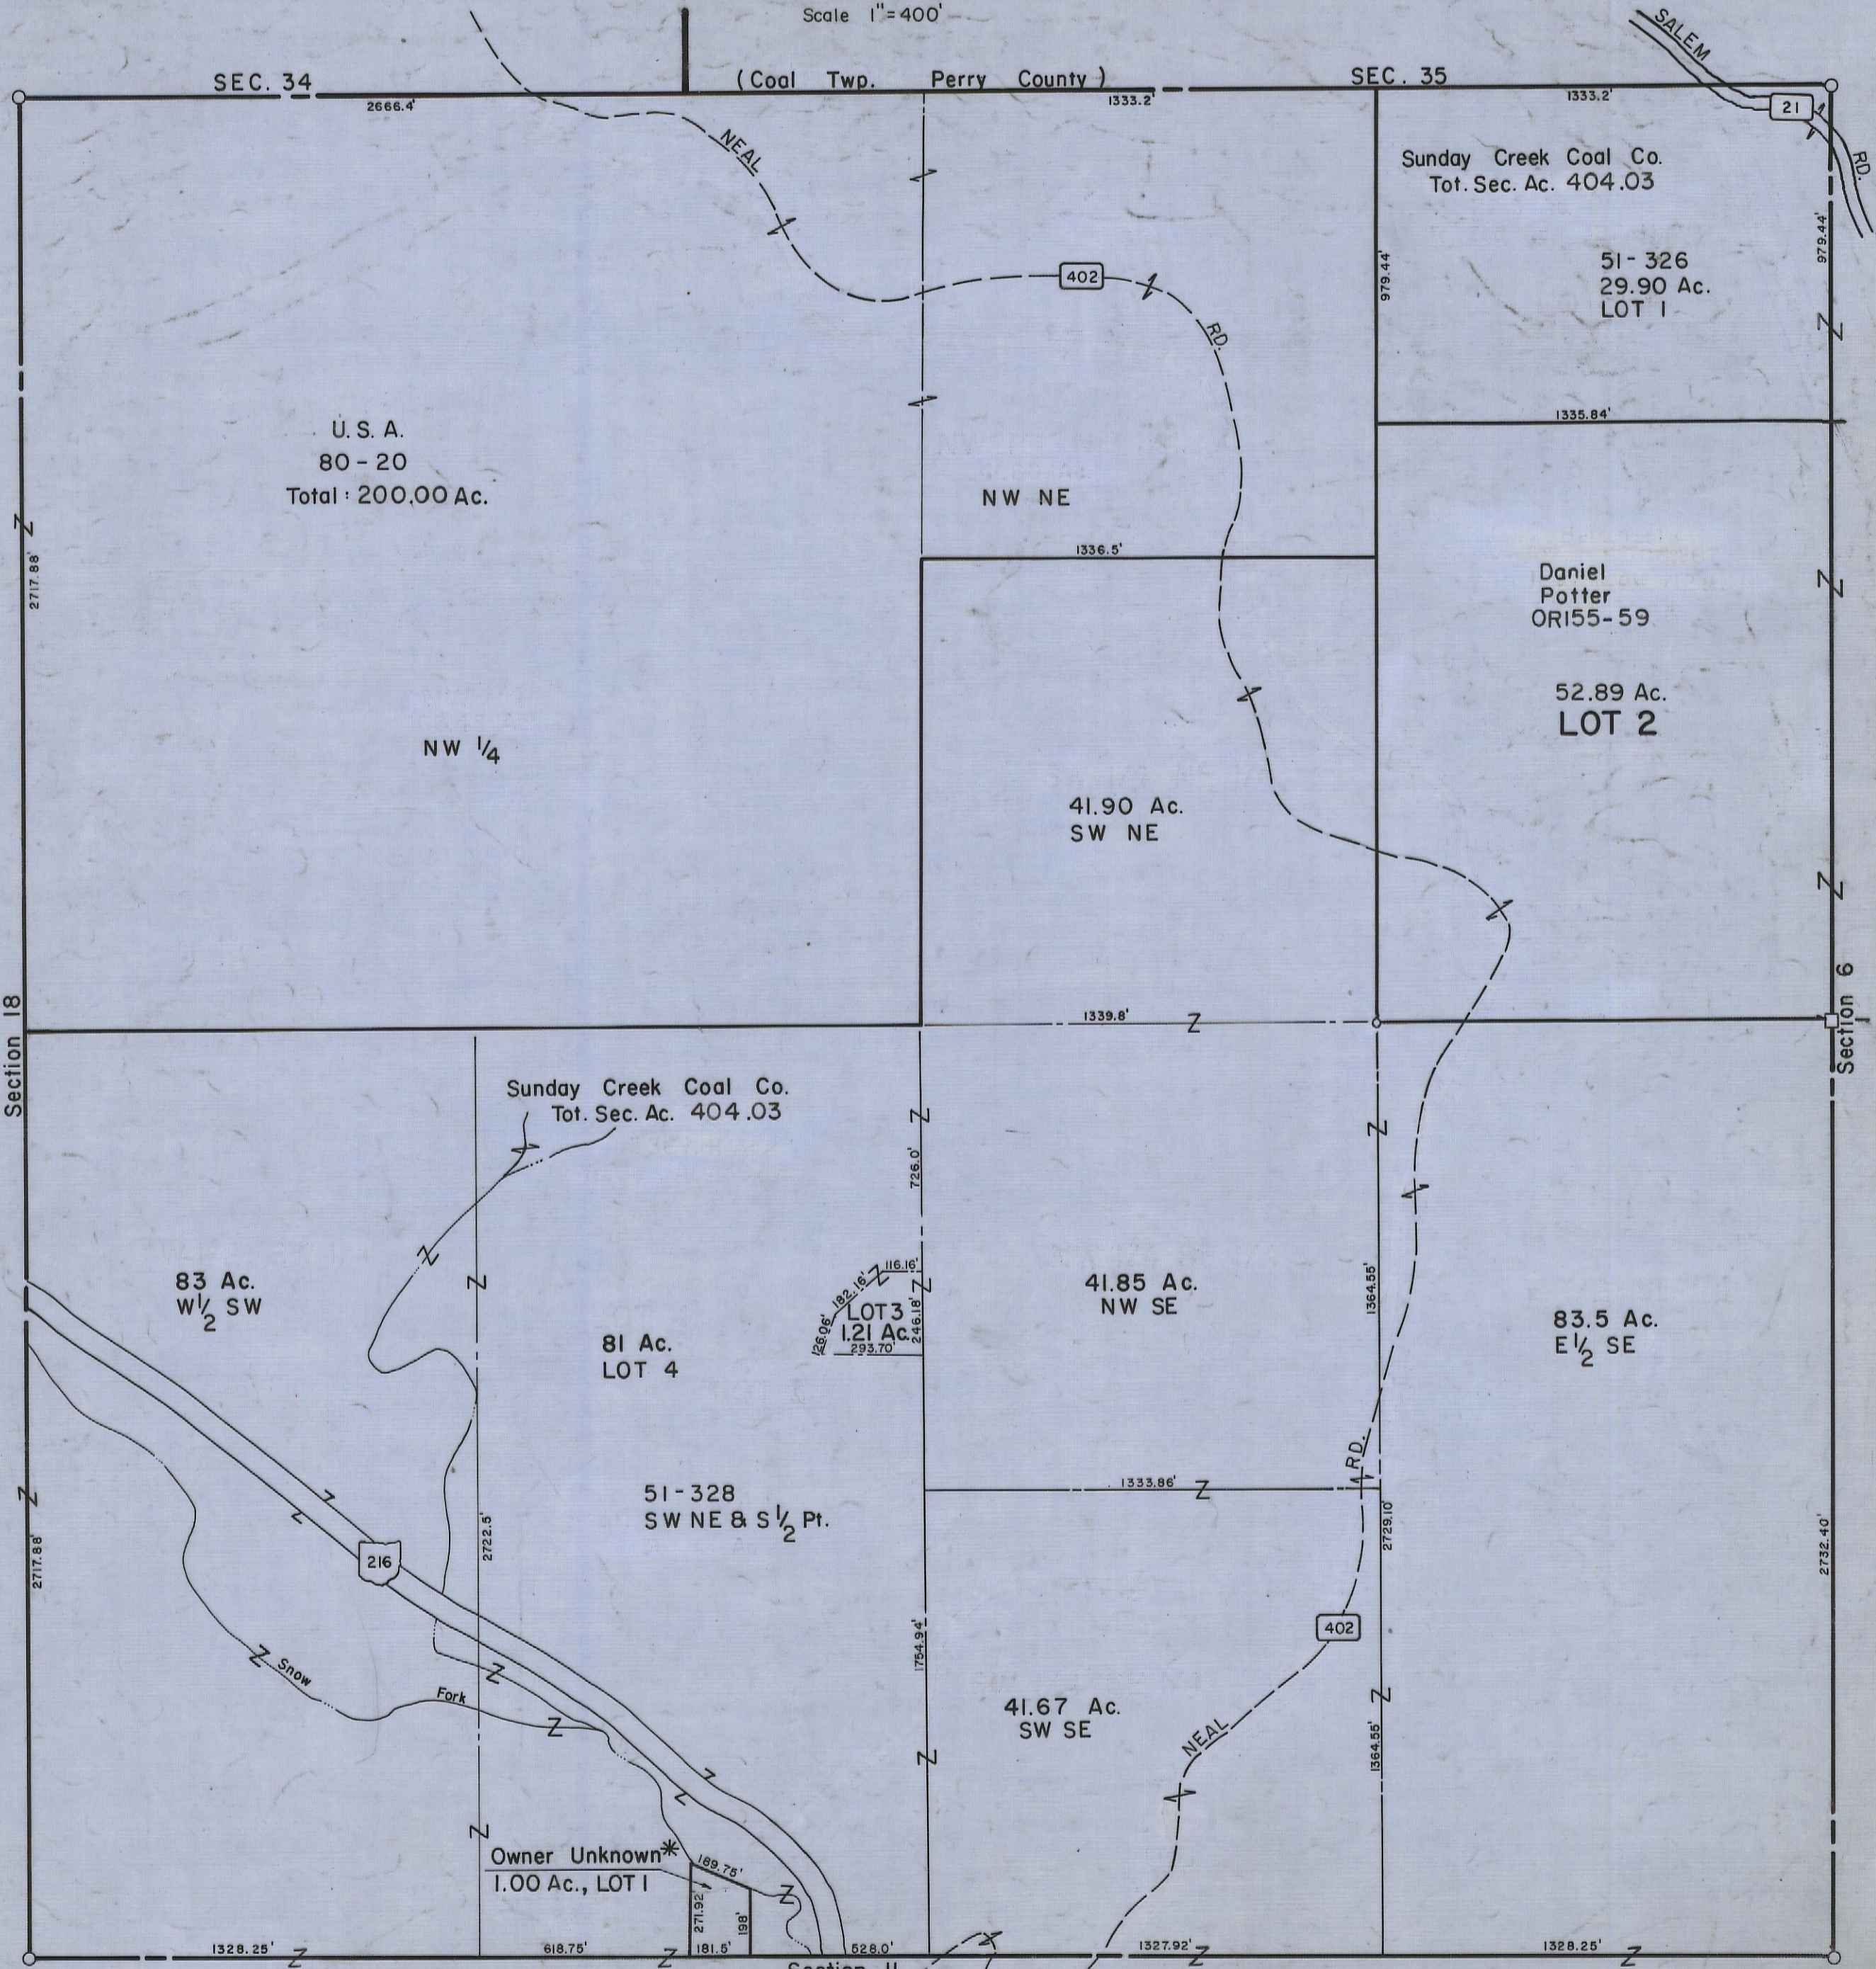

5-12-00

HOCKING COUNTY

Sec. 12 T13 R15

WARD TWP.

Scale 1" = 400'

(Coal Twp. Perry County)

Sec. 12