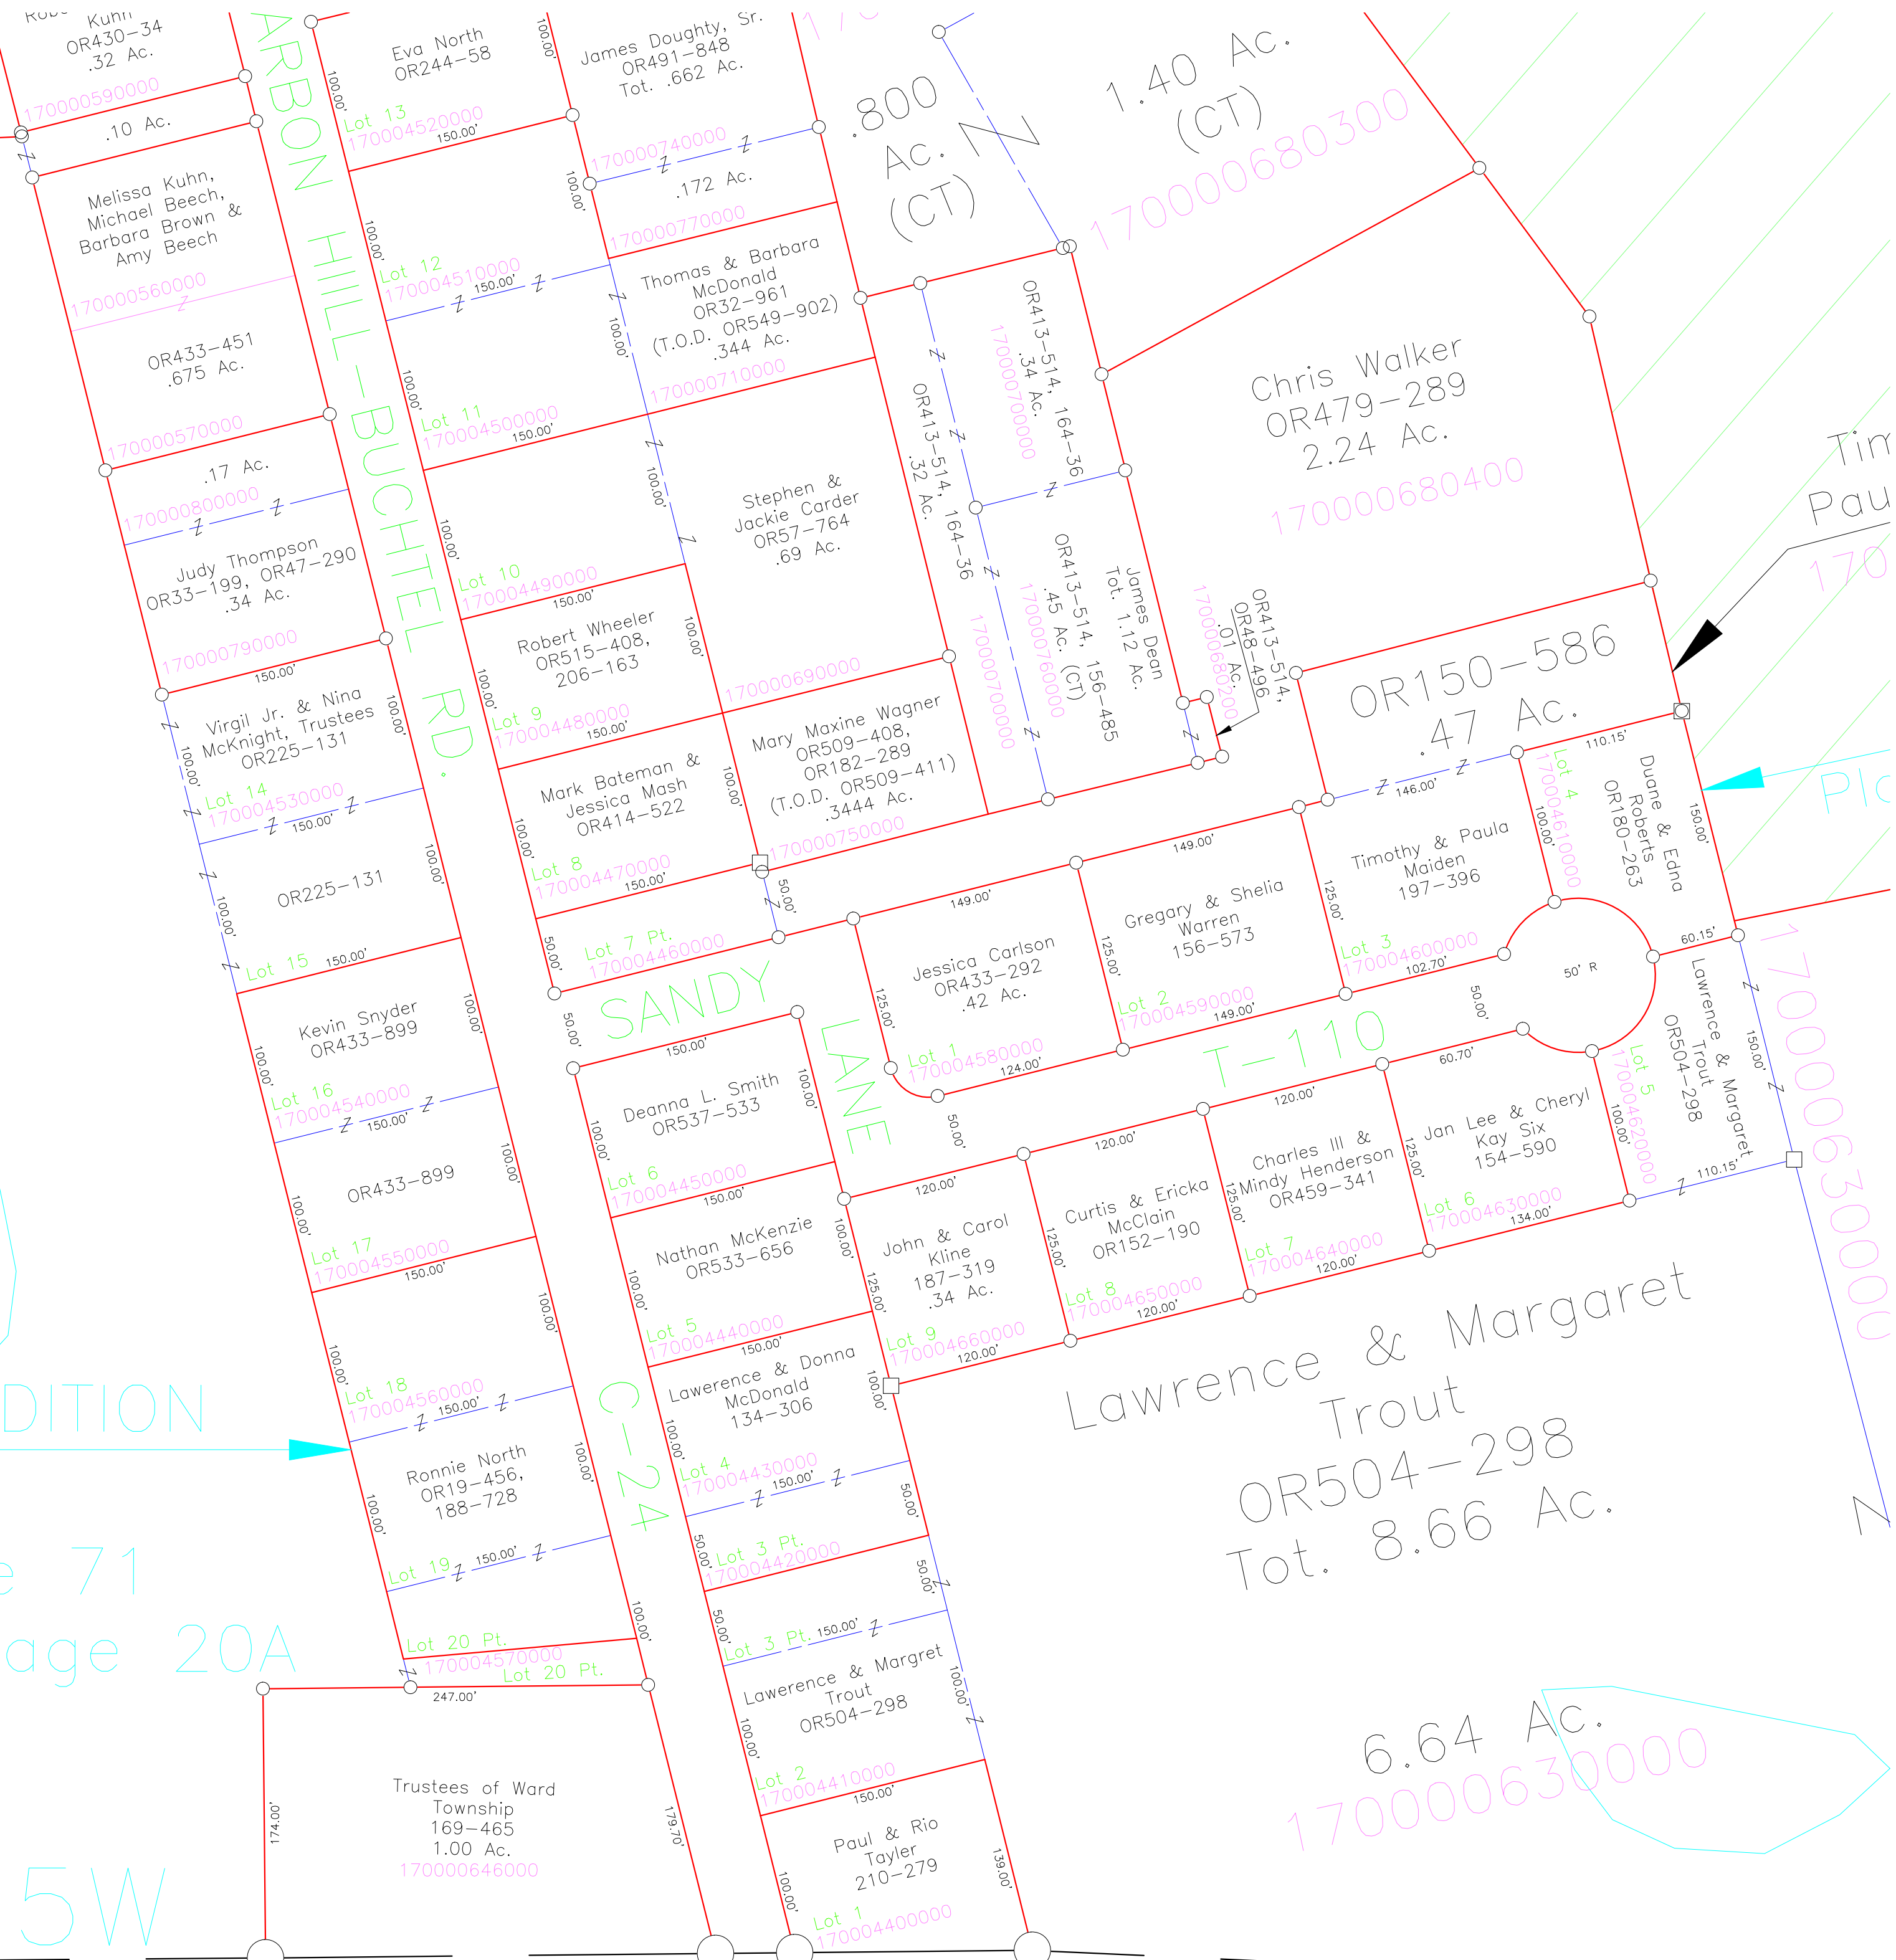

Kevin & Donna
Meade
OR74-115
170000600000

FOSTER CONNOR ADDITION
(Lots 1-20)
Plat Book B, Page 71
NKA Plat Cabinet 1, Page 20A

T13N R15W
T12N R15W

ATHENS CO