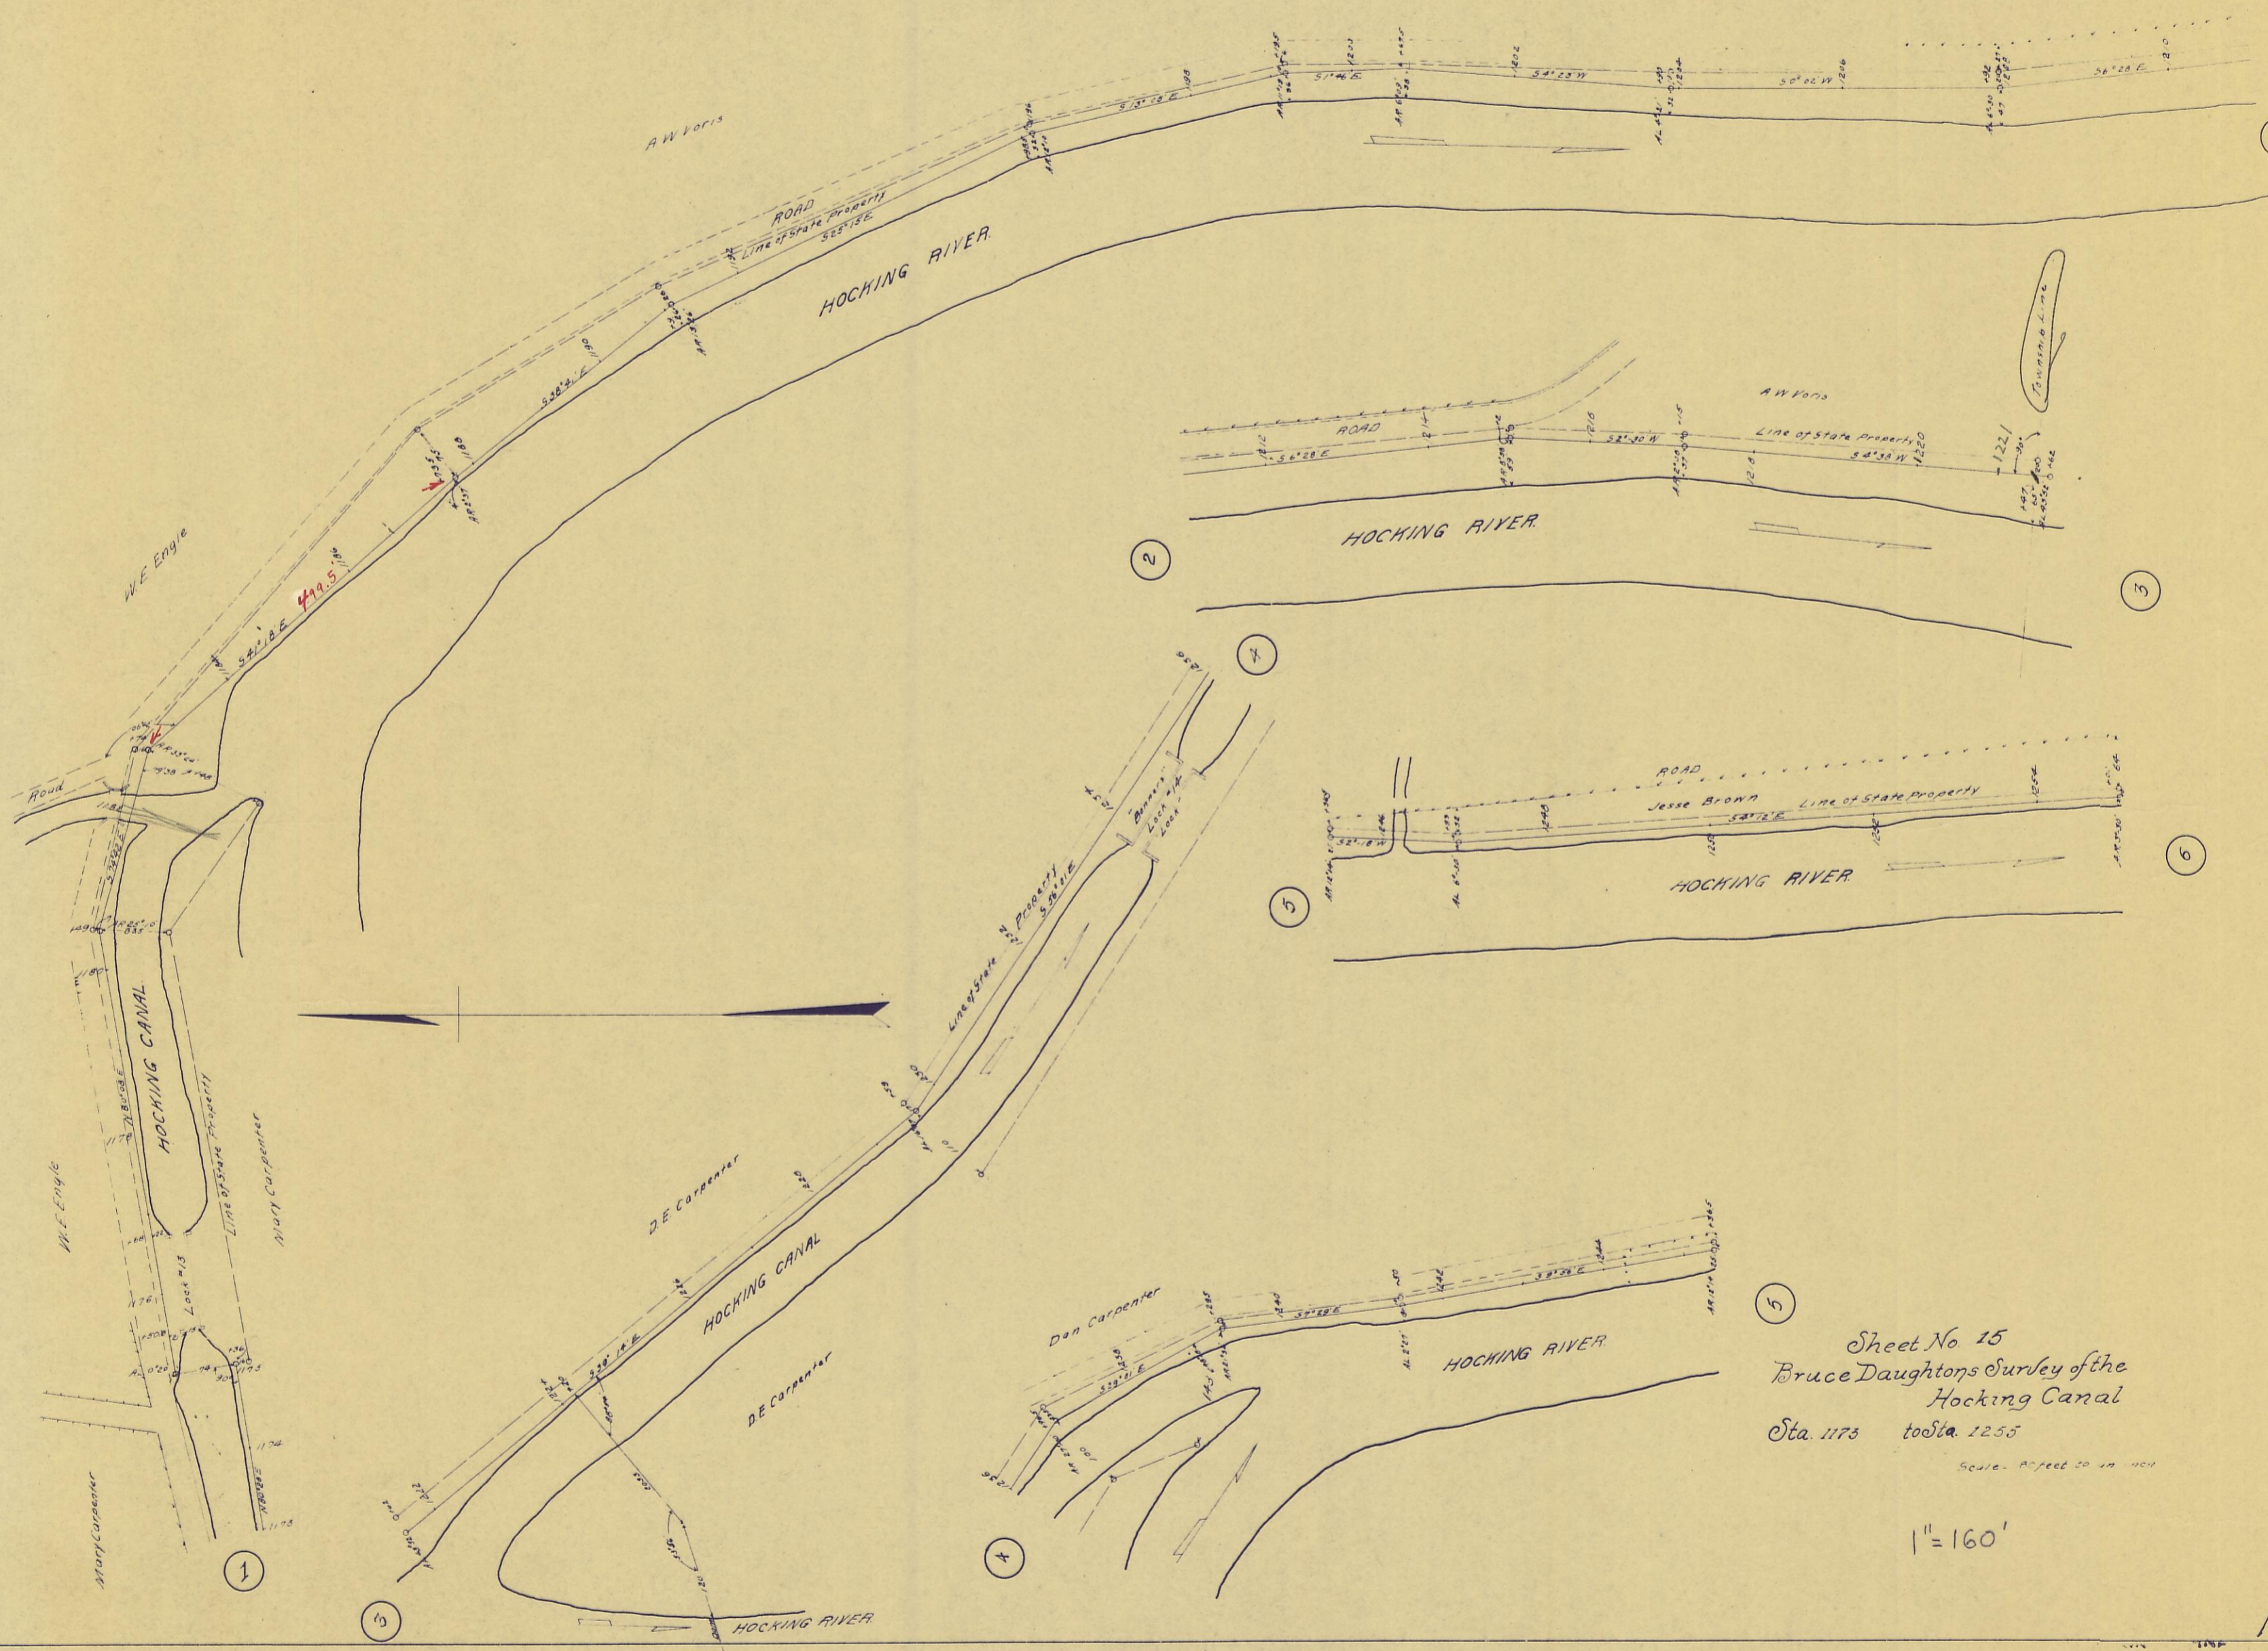

No. 15

No. 15

Sheet No 15
 Bruce Daughtons Surley of the
 Hocking Canal
 Sta. 1175 to Sta. 1255

Scale - 1" = 160'

1" = 160'