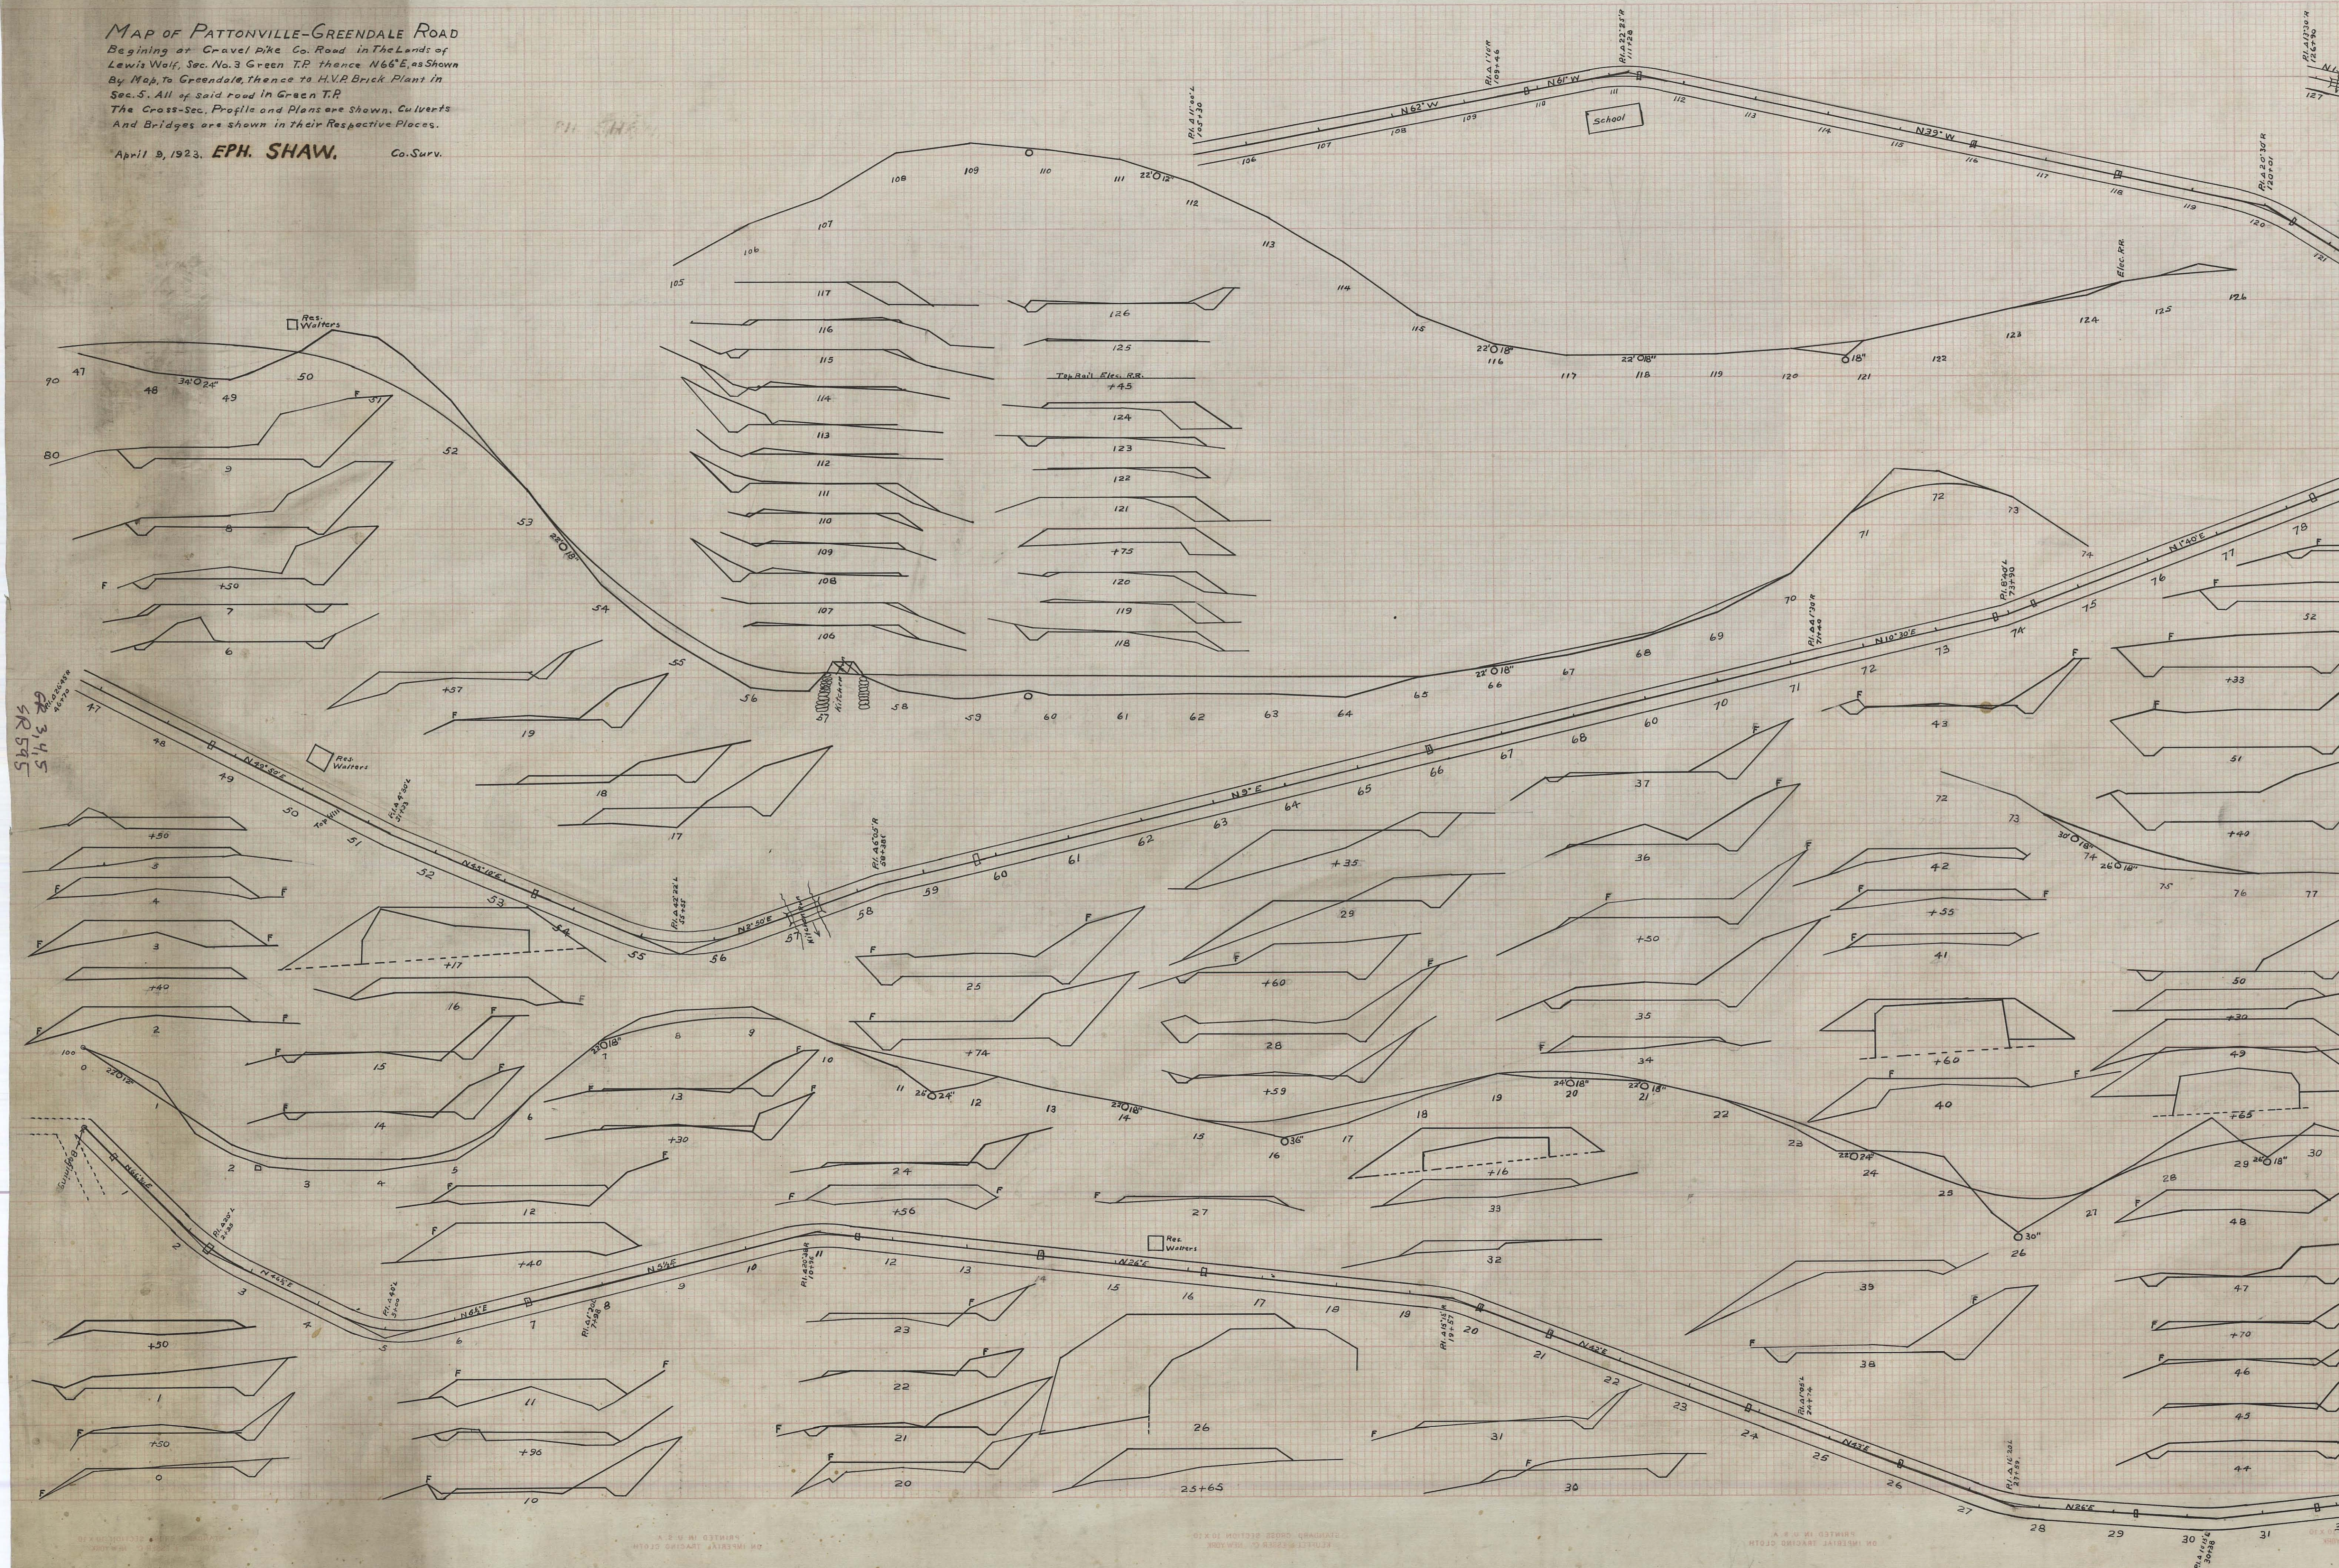

MAP OF PATTONVILLE-GREENDALE ROAD

Beginning at Gravel Pike Co. Road in the Lands of Lewis Wolf, Sec. No. 3 Green T.P. thence N66°E, as Shown By Map, to Greendale, thence to H.V.R. Brick Plant in Sec. 5. All of said road in Green T.P. The Cross-sec., Profile and Plans are Shown. Culverts and Bridges are shown in their Respective Places.

April 9, 1923. EPH. SHAW.

Co. Surv.

SR 595
3 4 5

043