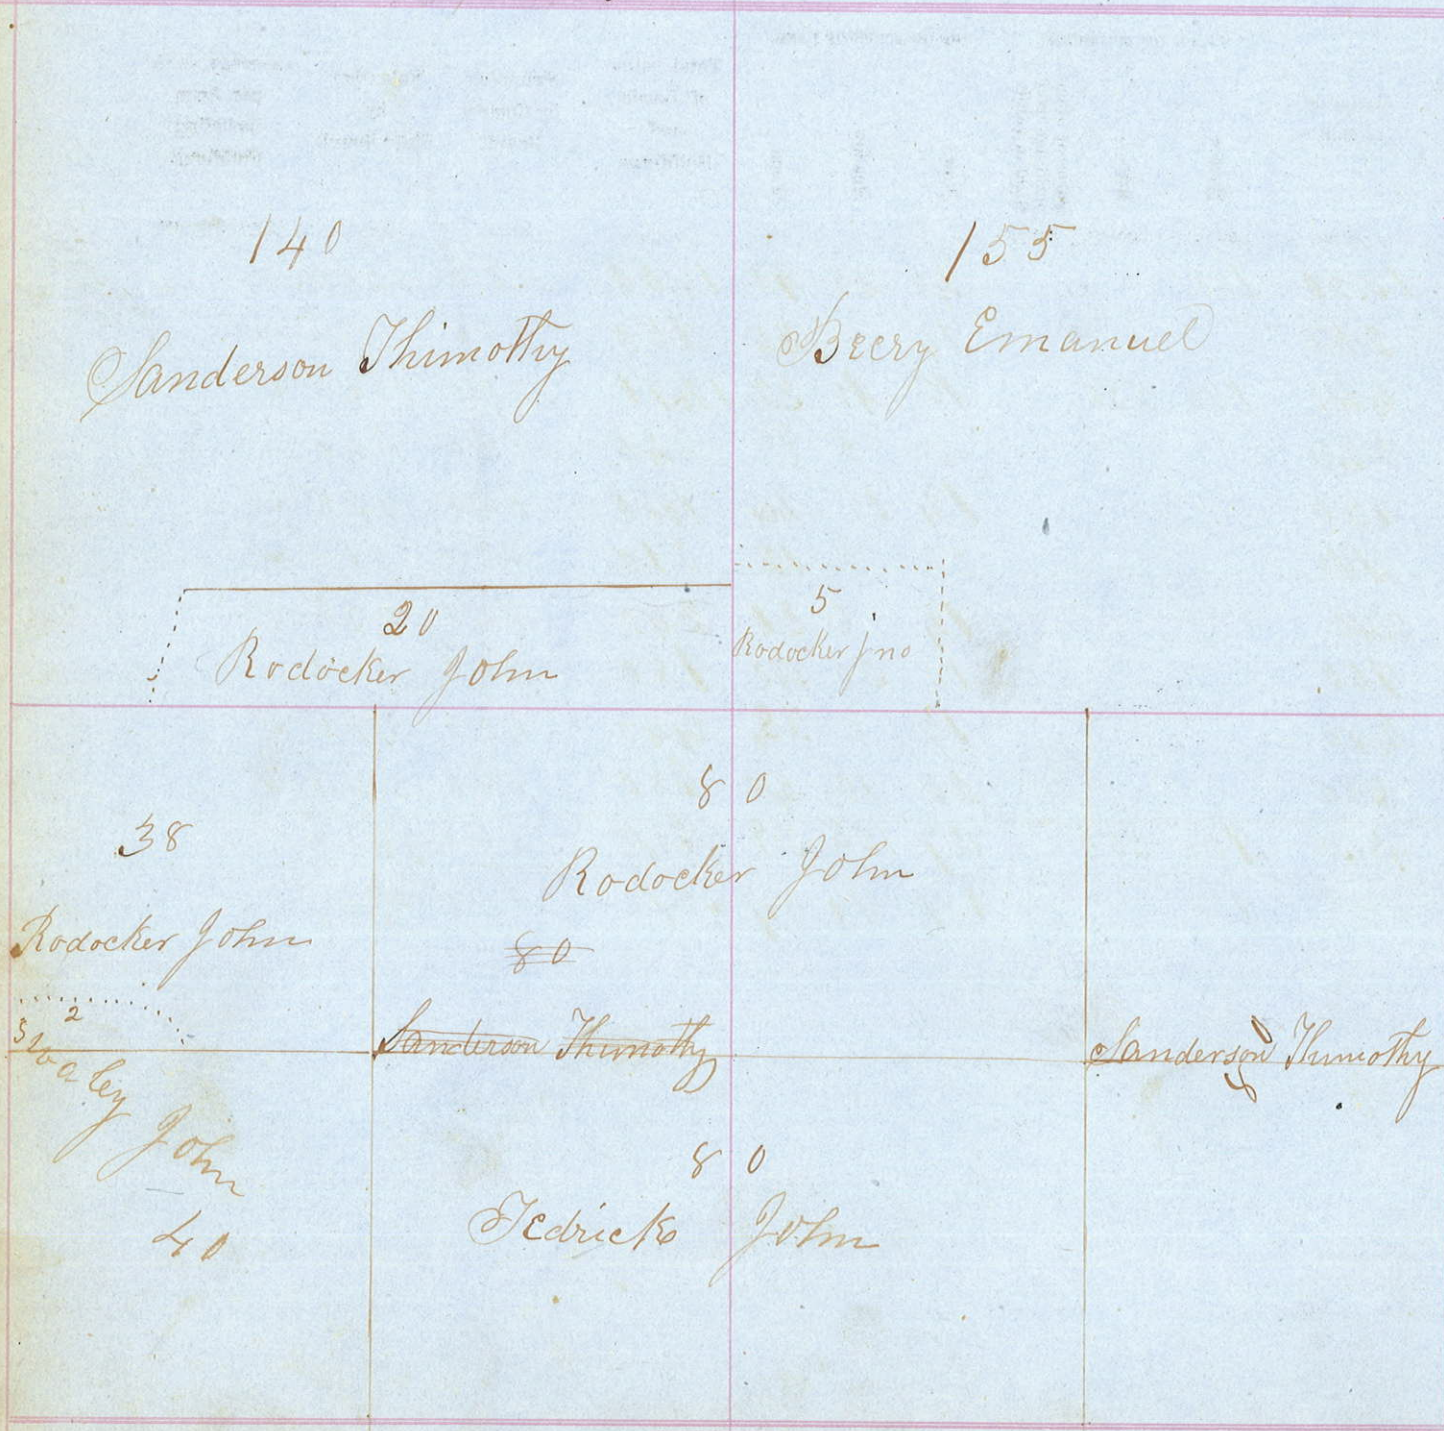

Assessment of Land in Benton Township, Hocking County, for 1859.

Plat of Section No. 11

NAMES OF OWNERS.

Beery Emanuel
 Rodocker John
 Same
 Same
 Same
 Swalley John
 Same
 Sanderson Timothy
 Same
 Gedrick John