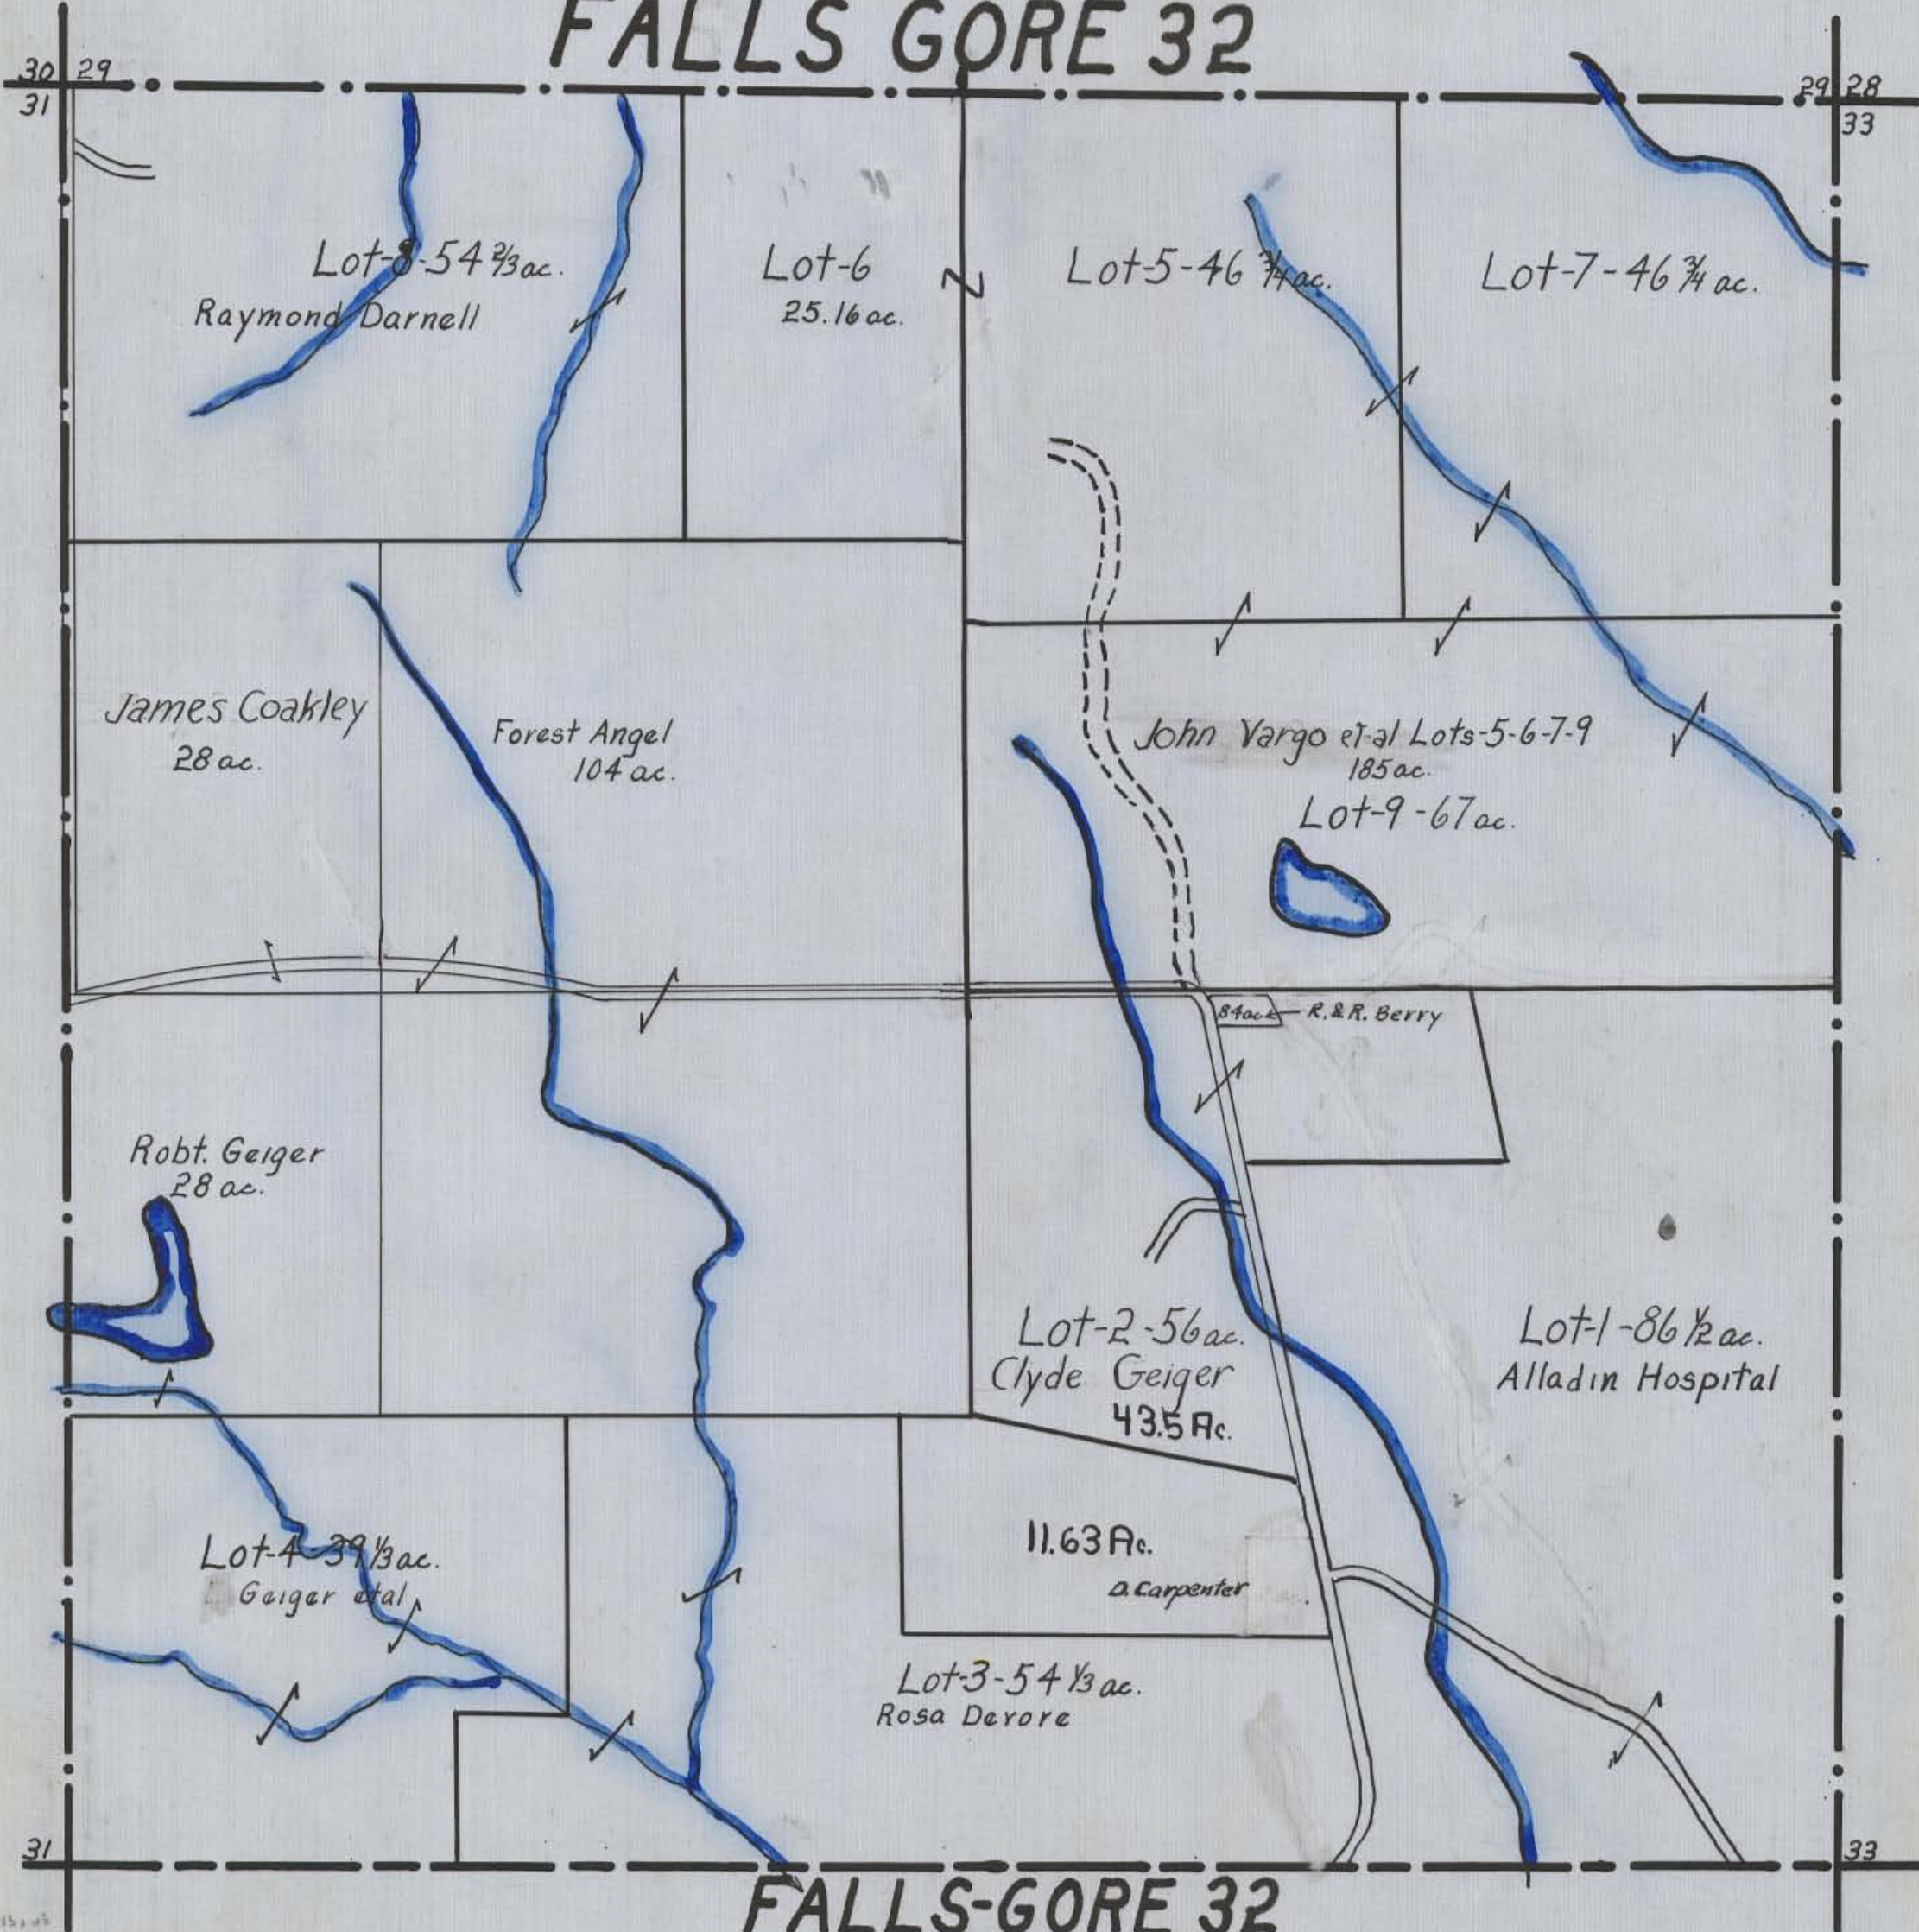

HOCKING COUNTY STATE OHIO

Section 32 TWP14 Range 16

FALLS GORE 32

FALLS-GORE 32