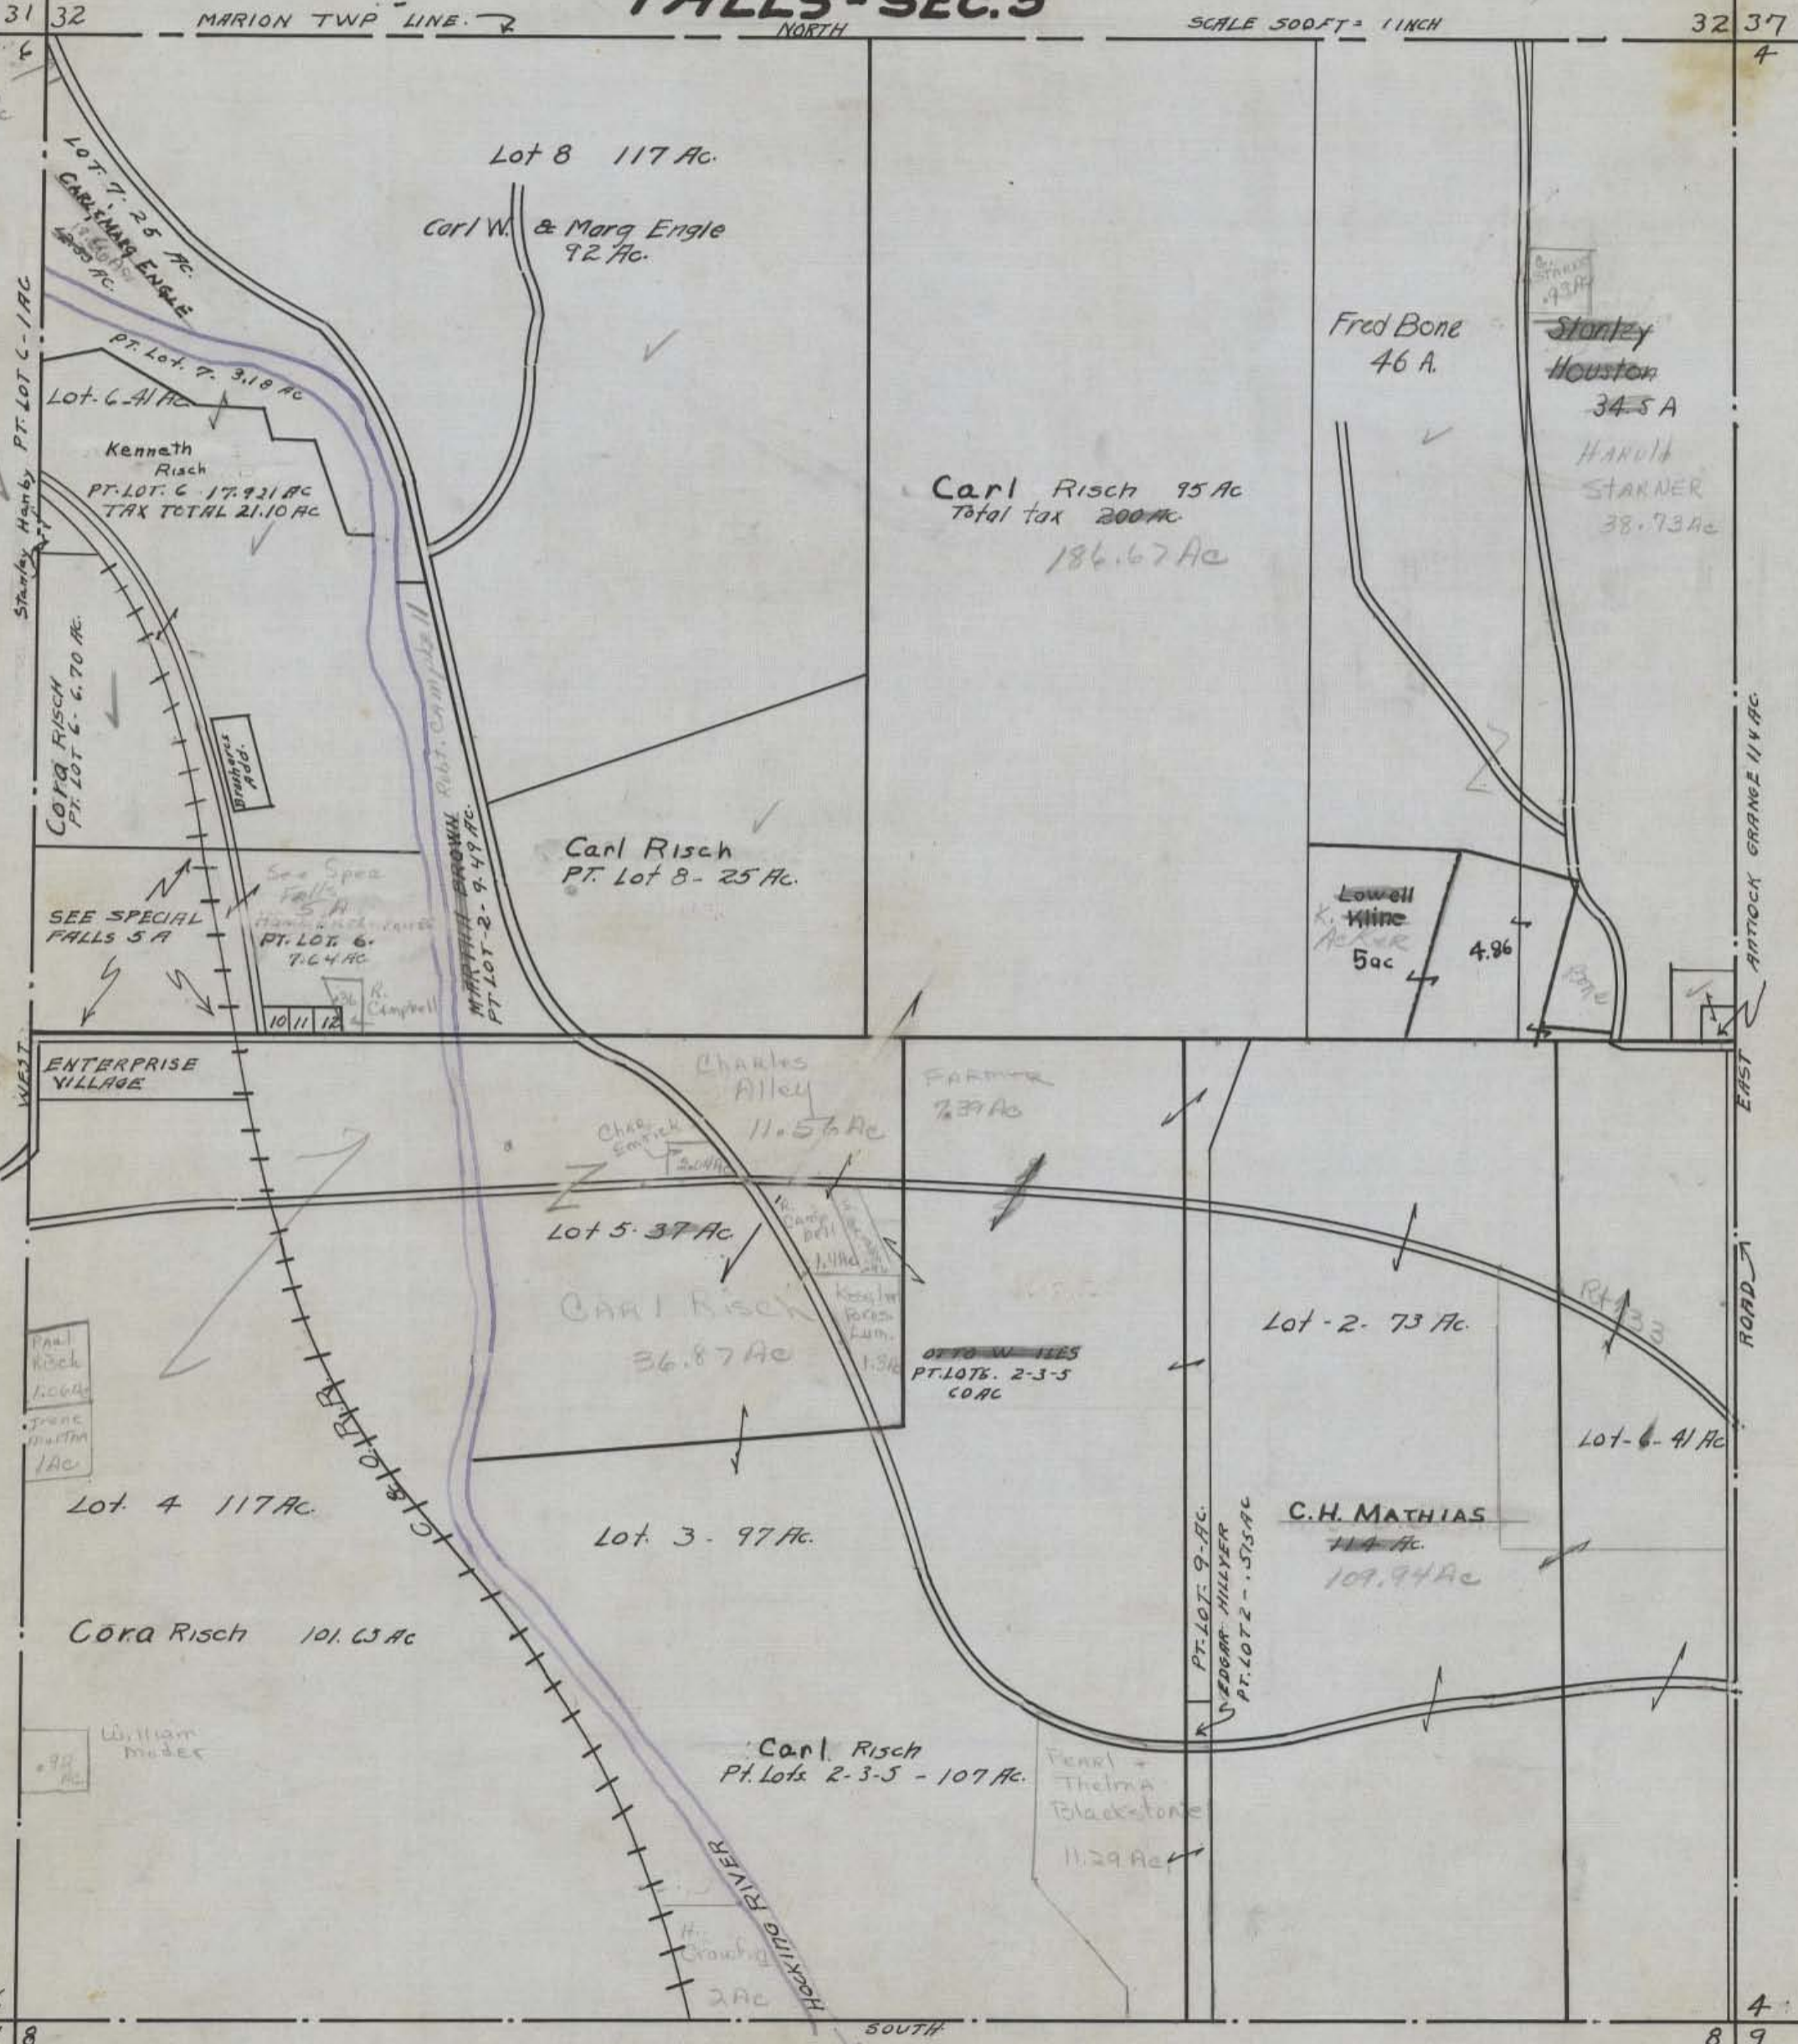

HOCKING COUNTY STATE OHIO

SECTION 5 TWP 14 RANGE 17

FALLS - SEC. 5

.22 + .5(6)

MARION TWP LINE

NORTH

SCALE 500 FT = 1 INCH

Carl Risch 95 Ac
Total tax 200 Ac
186.67 Ac

Stanley Houston
34.5 A
Harold Starnes
38.73 Ac

Lowell Kline
5 ac

Carl Risch
PT. Lot 8 - 25 Ac.

Lot 5 - 37 Ac

Carl Risch
36.87 Ac

Lot - 2 - 73 Ac

C.H. MATHIAS
114 Ac
109.94 Ac

Lot 4 117 Ac

Cora Risch 101.63 Ac

Lot 3 - 97 Ac

Carl Risch
PT. Lots 2-3-5 - 107 Ac.

Pearl + Thelma Blackstone
11.29 Ac

FALLS 5

SOUTH

EAST ANTIOCK GRANGE RD 114 AC

STARBUCK HWY PT. LOT C-1 AC

WEST

EAST

31 32

32 37

7 8

8 9