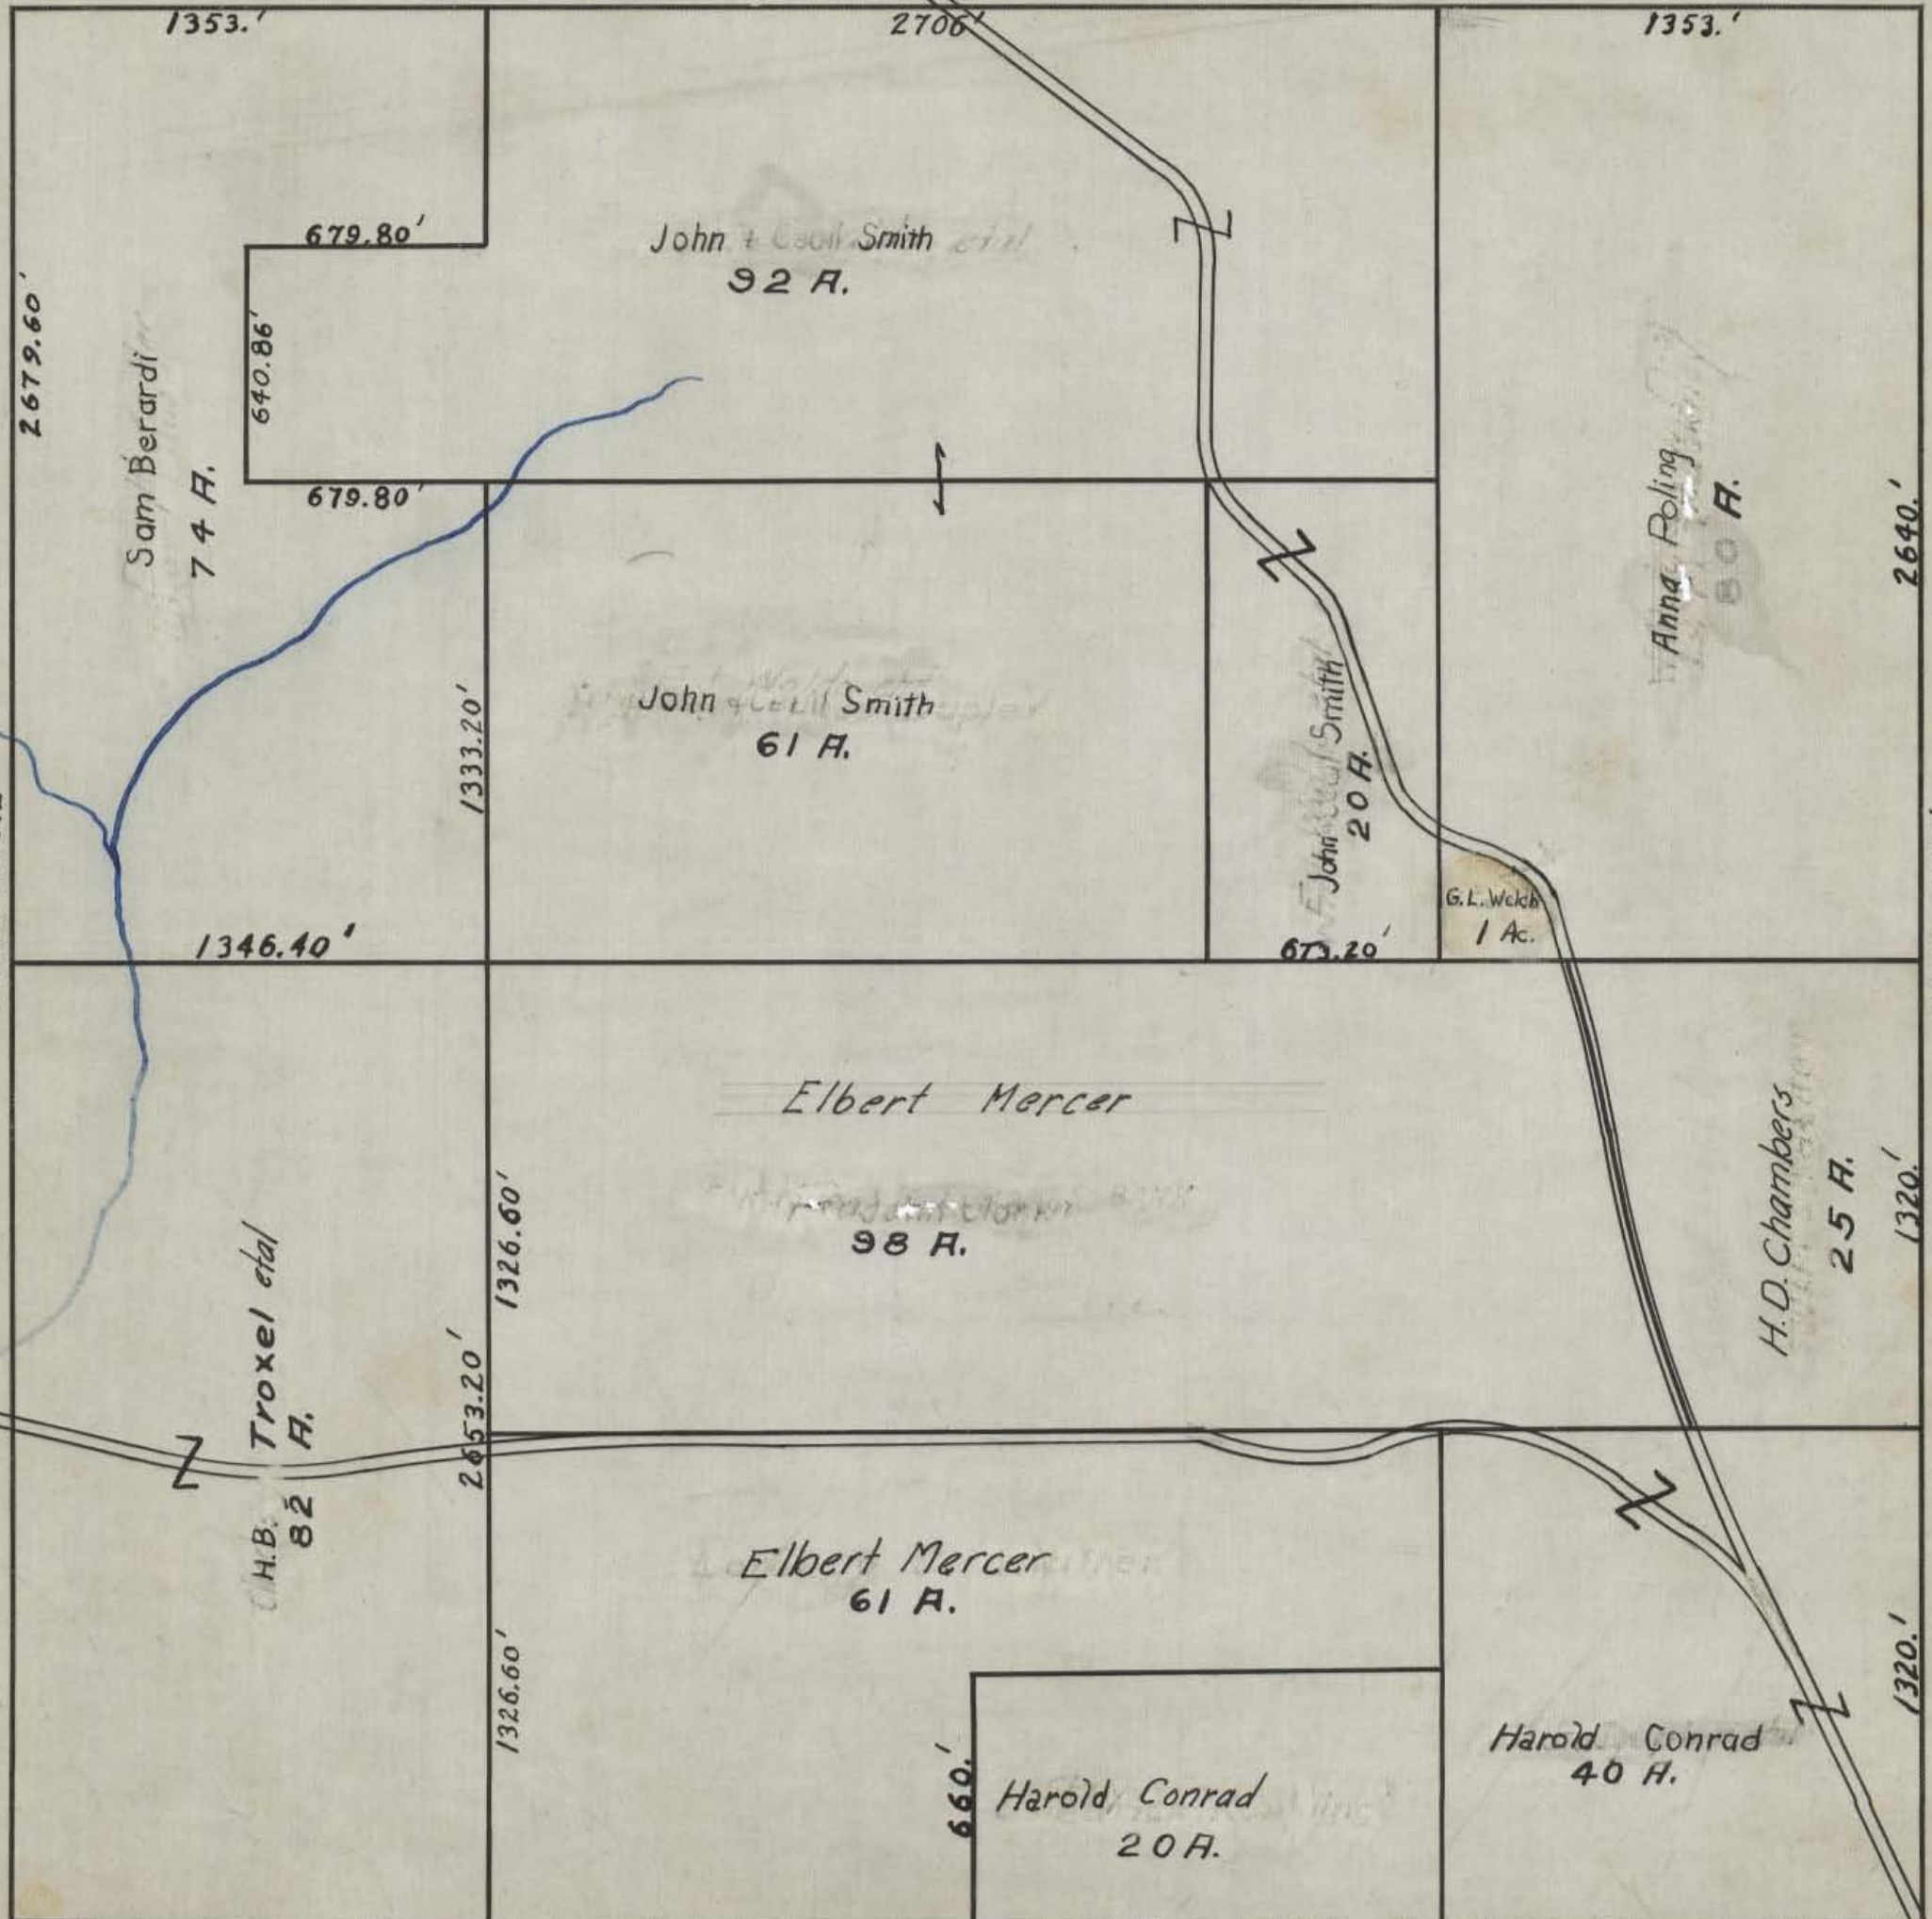

HOCKING COUNTY STATE OHIO  
SECTION No. 13 TWP. 13 RANGE 18  
**GOOD HOPE**

NORTH 5412.1'

SCALE: 500 FEET TO 1 INCH

(O.K. 64)  
H.J.