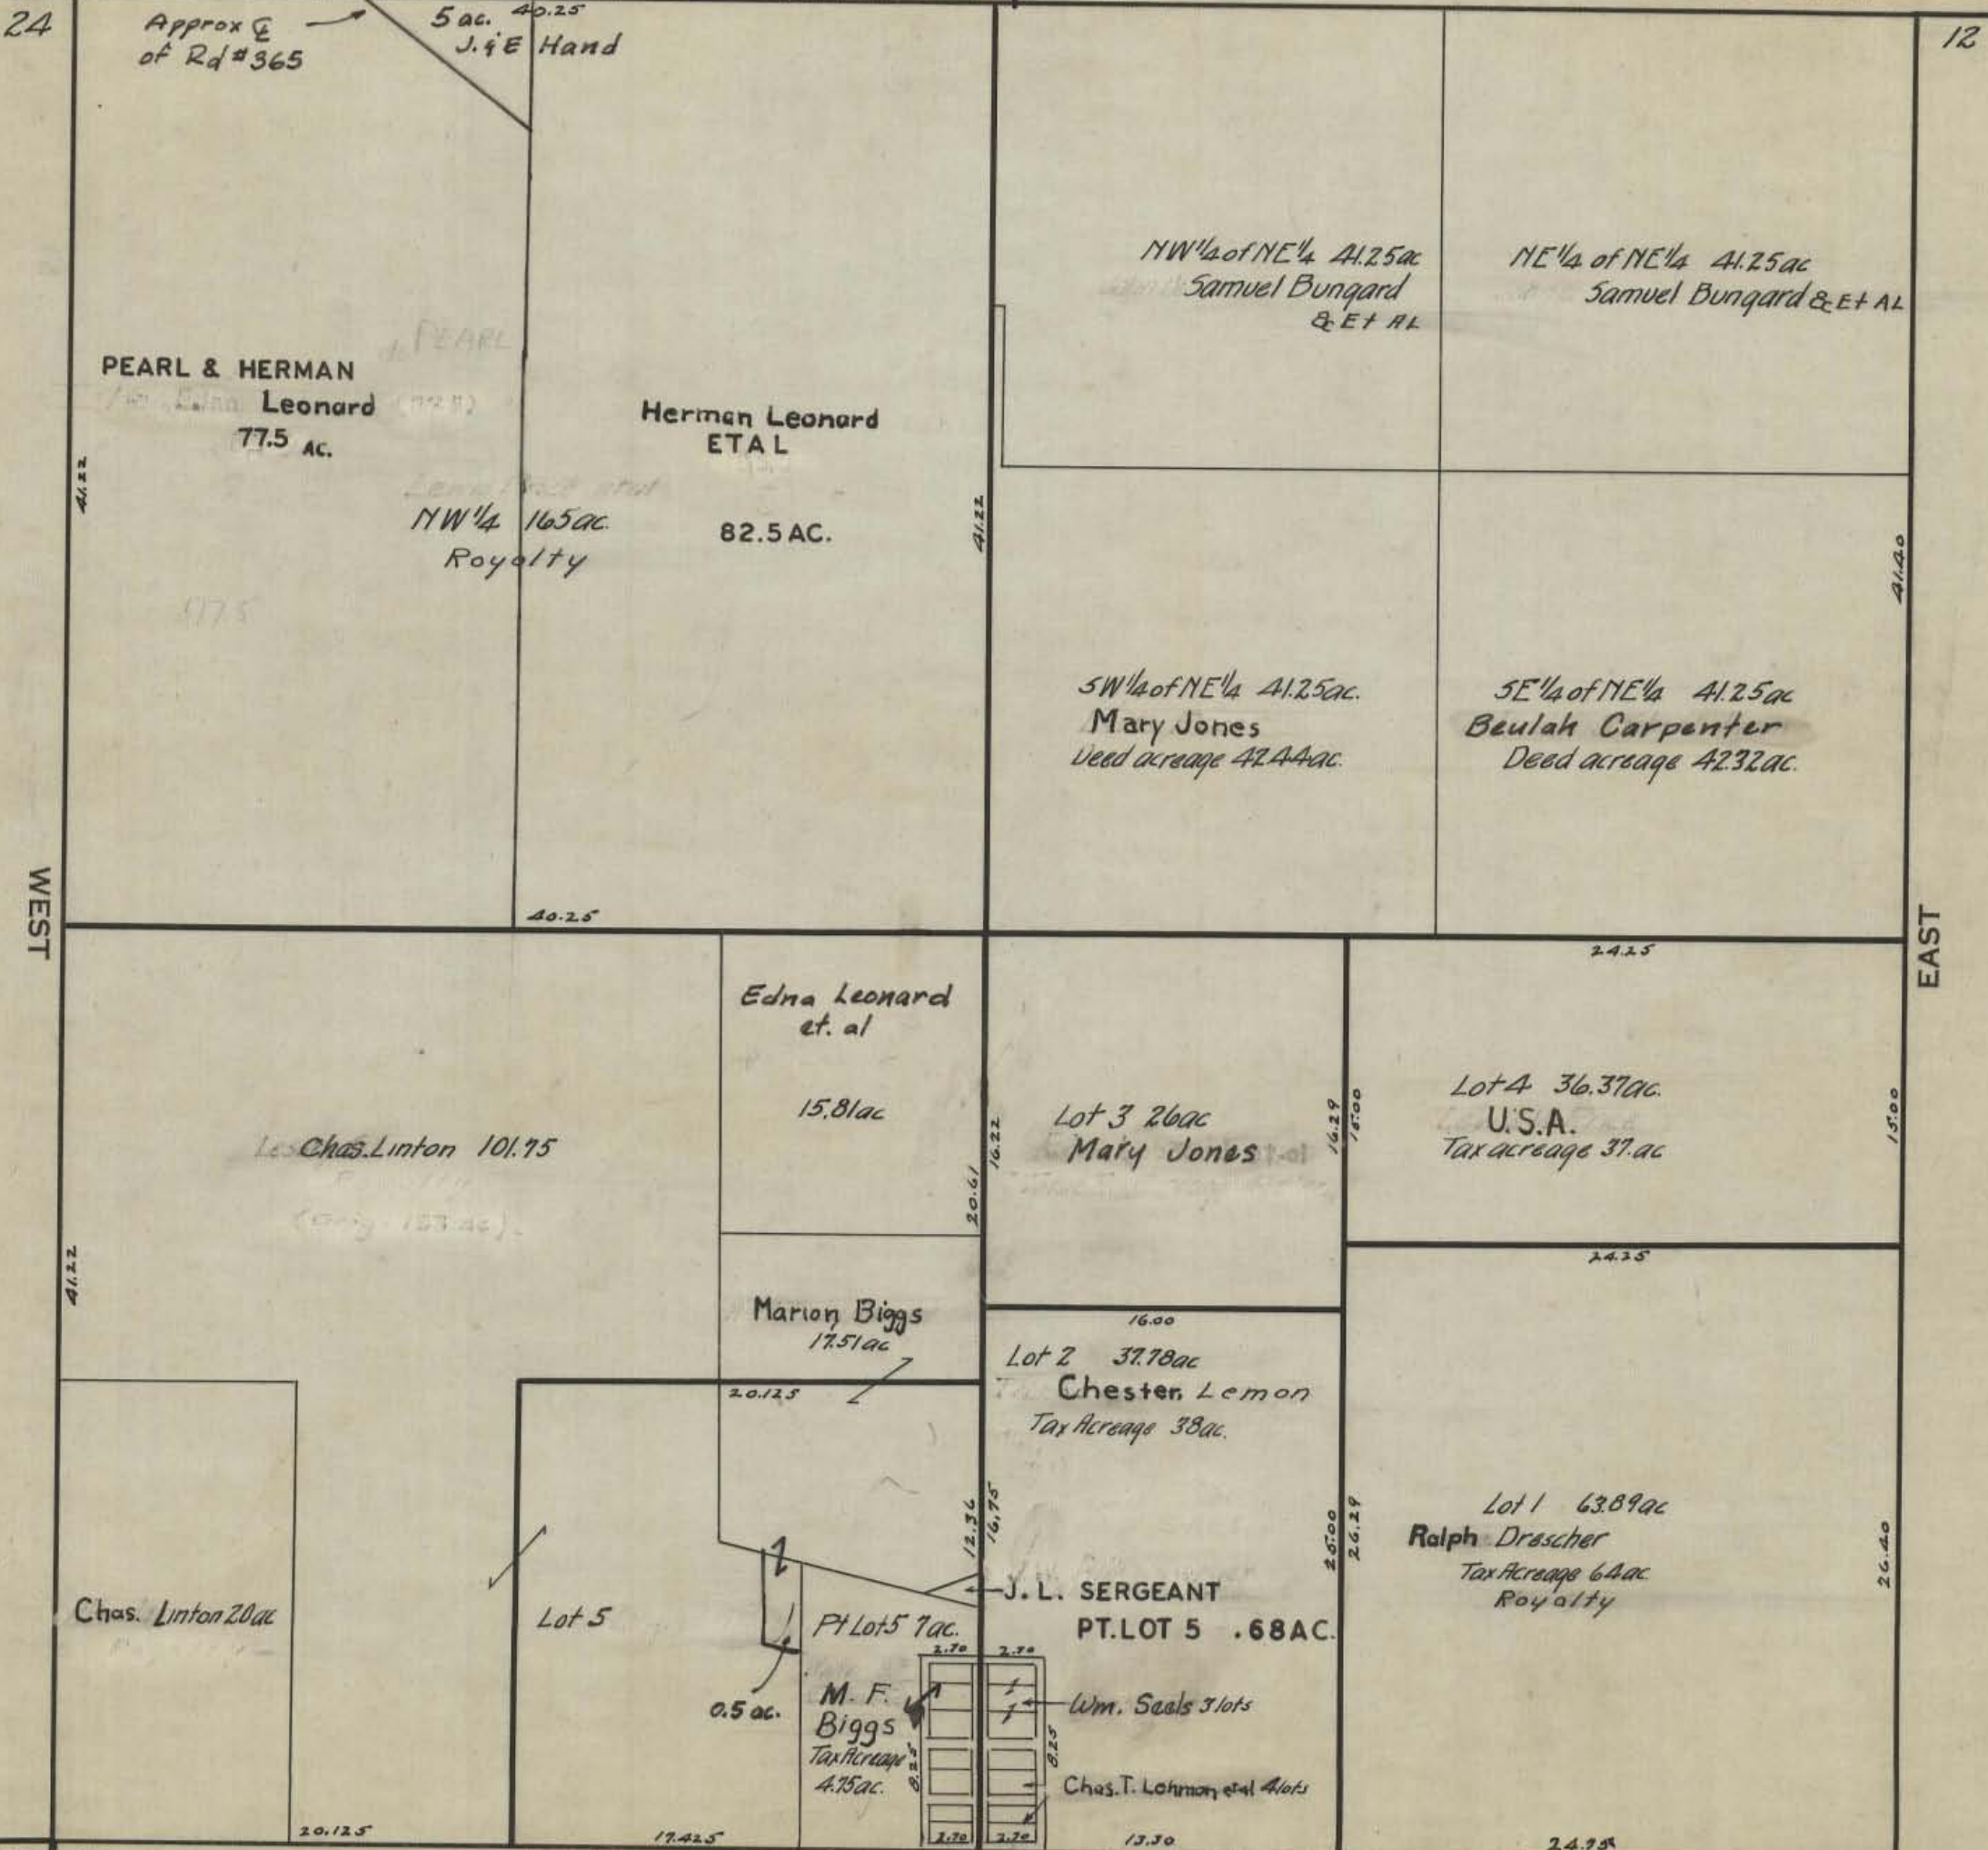

Original AWS Mar 23 1938

Falls Gore 33

NORTH

Falls Gore 34 SCALE: 500 FEET TO 1 INCH

OK - 8/3/65

GREEN 18