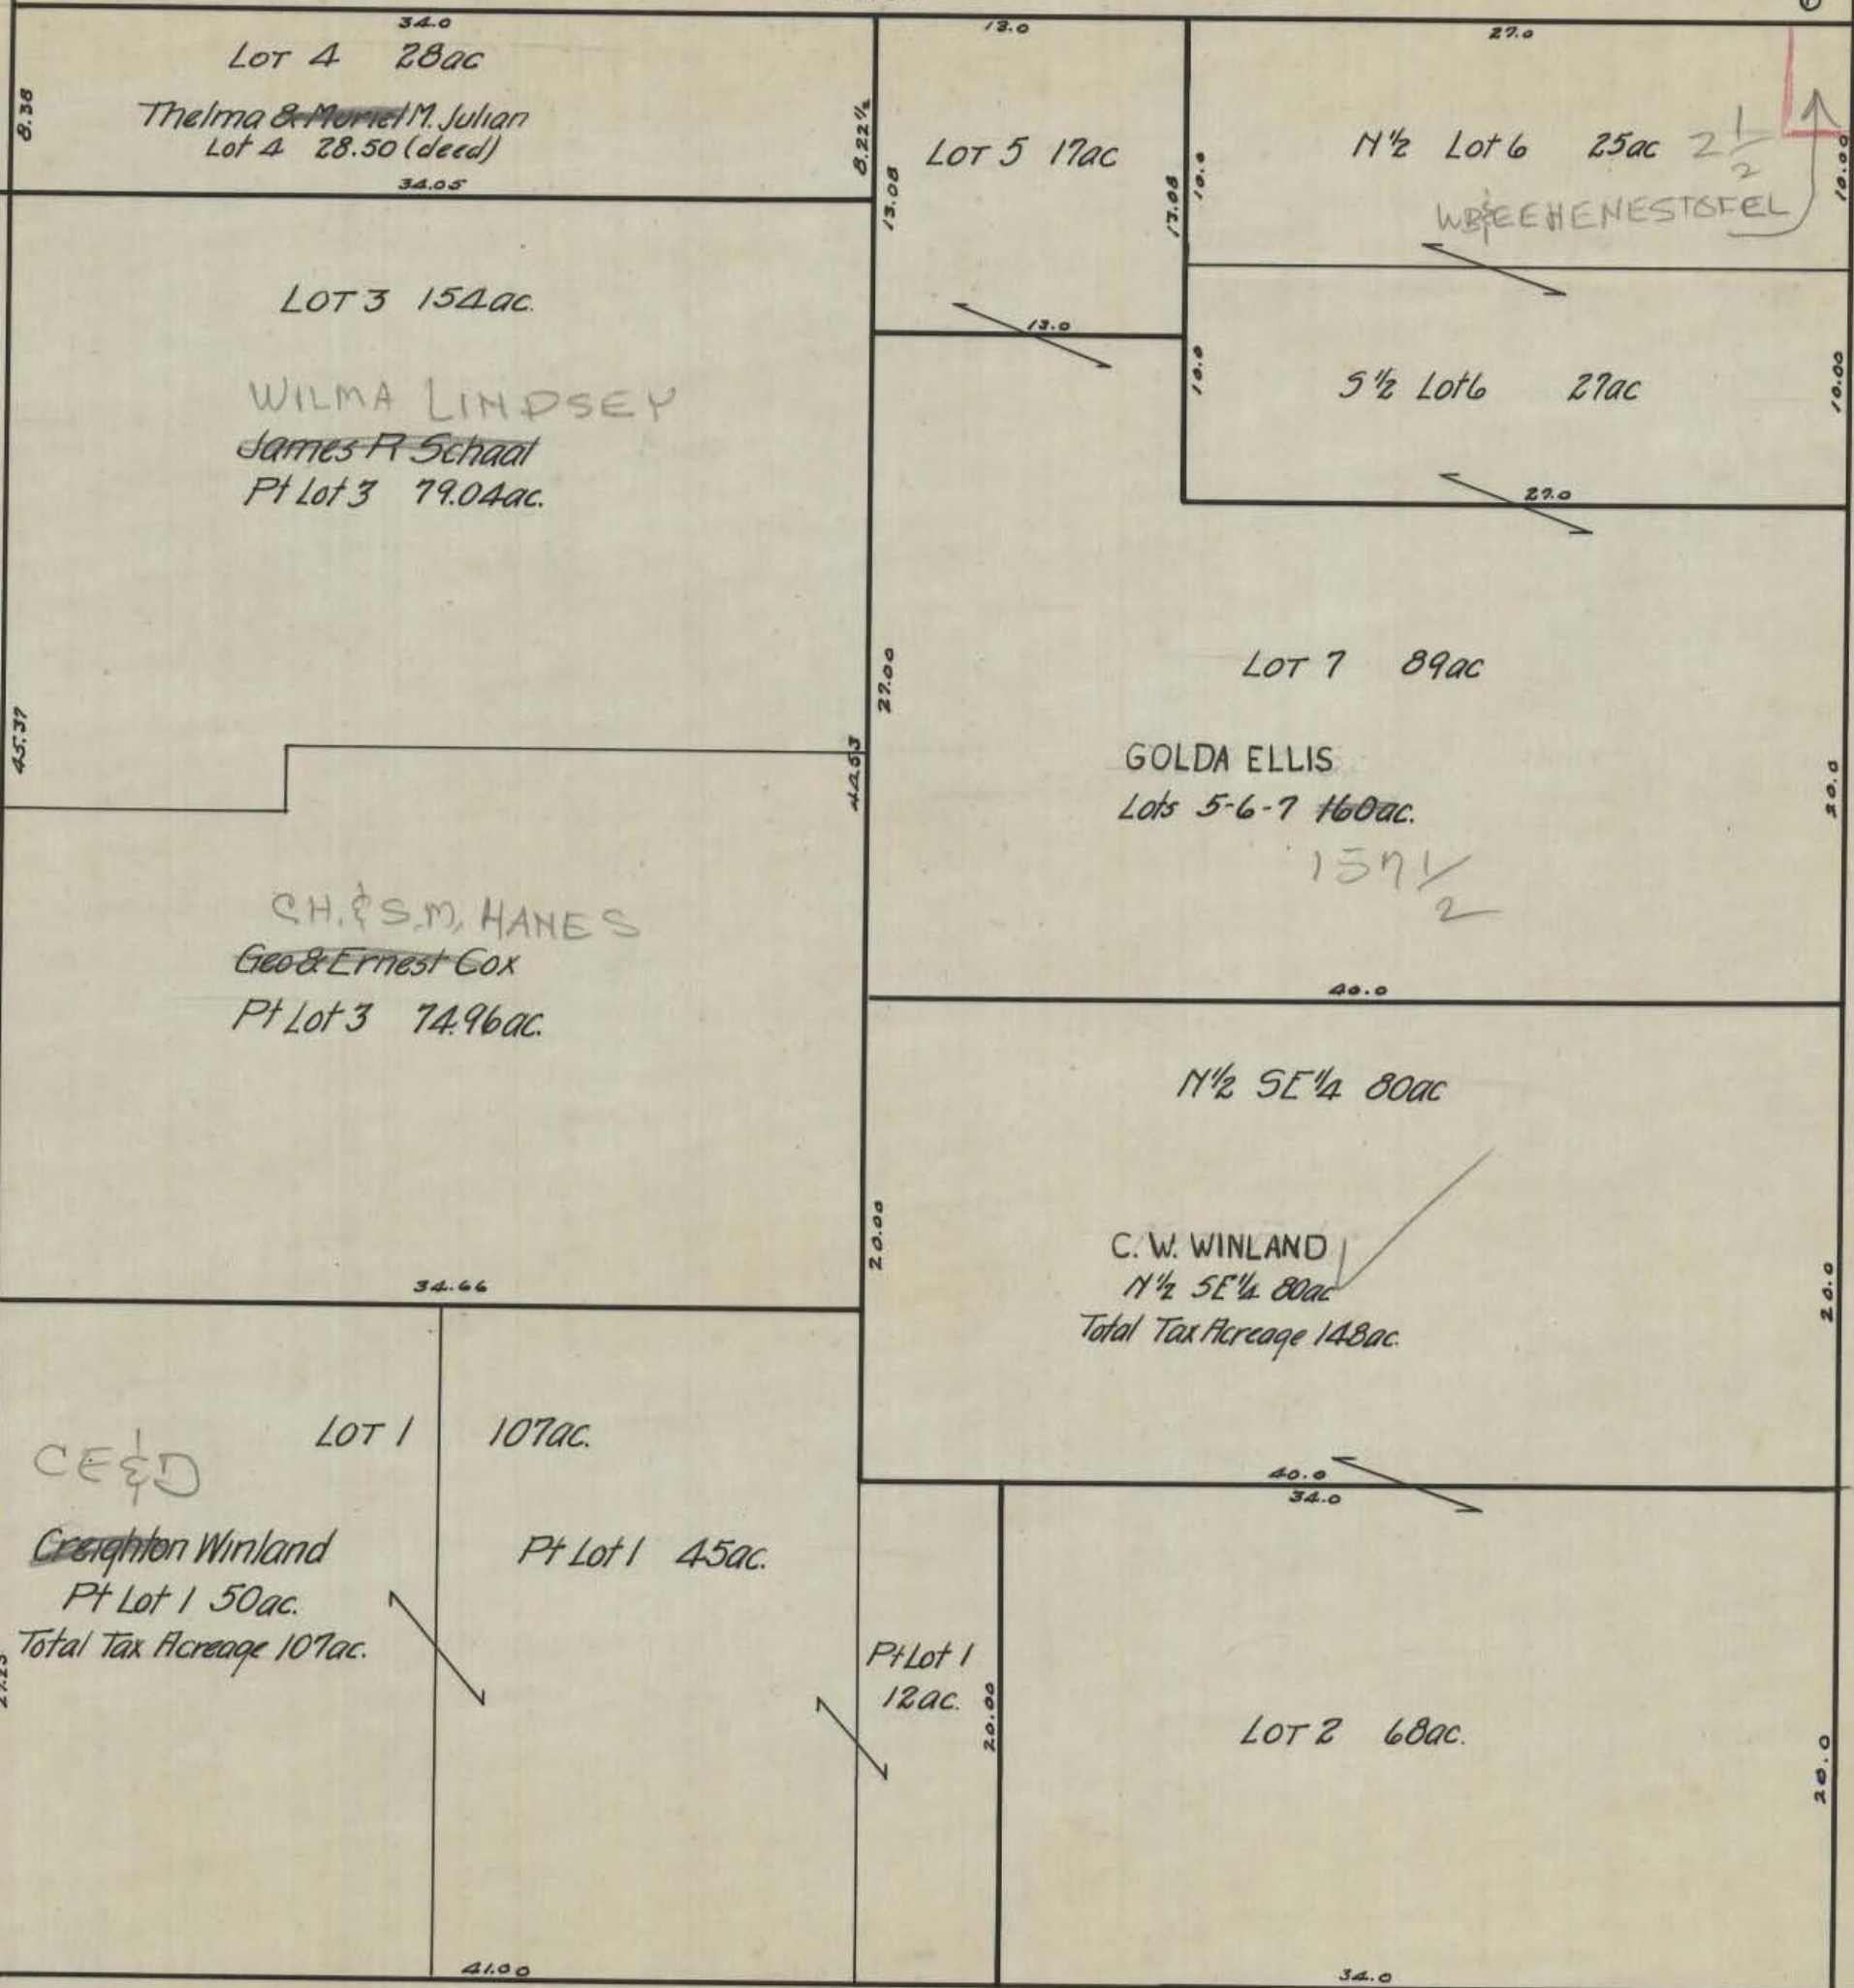

HOCKING COUNTY STATE OHIO

SECTION No. 7 TWP. 12 RANGE 19

SCALE: 500 FEET TO 1 INCH

A.W. Seabright Orig. Feb 15 1939

PERRY
North

6 5
8

1
12

*South Creek Twp Pickaway Co.
Section 7 is short on E & W directions.*

12 18

PERRY 7

18 17

13