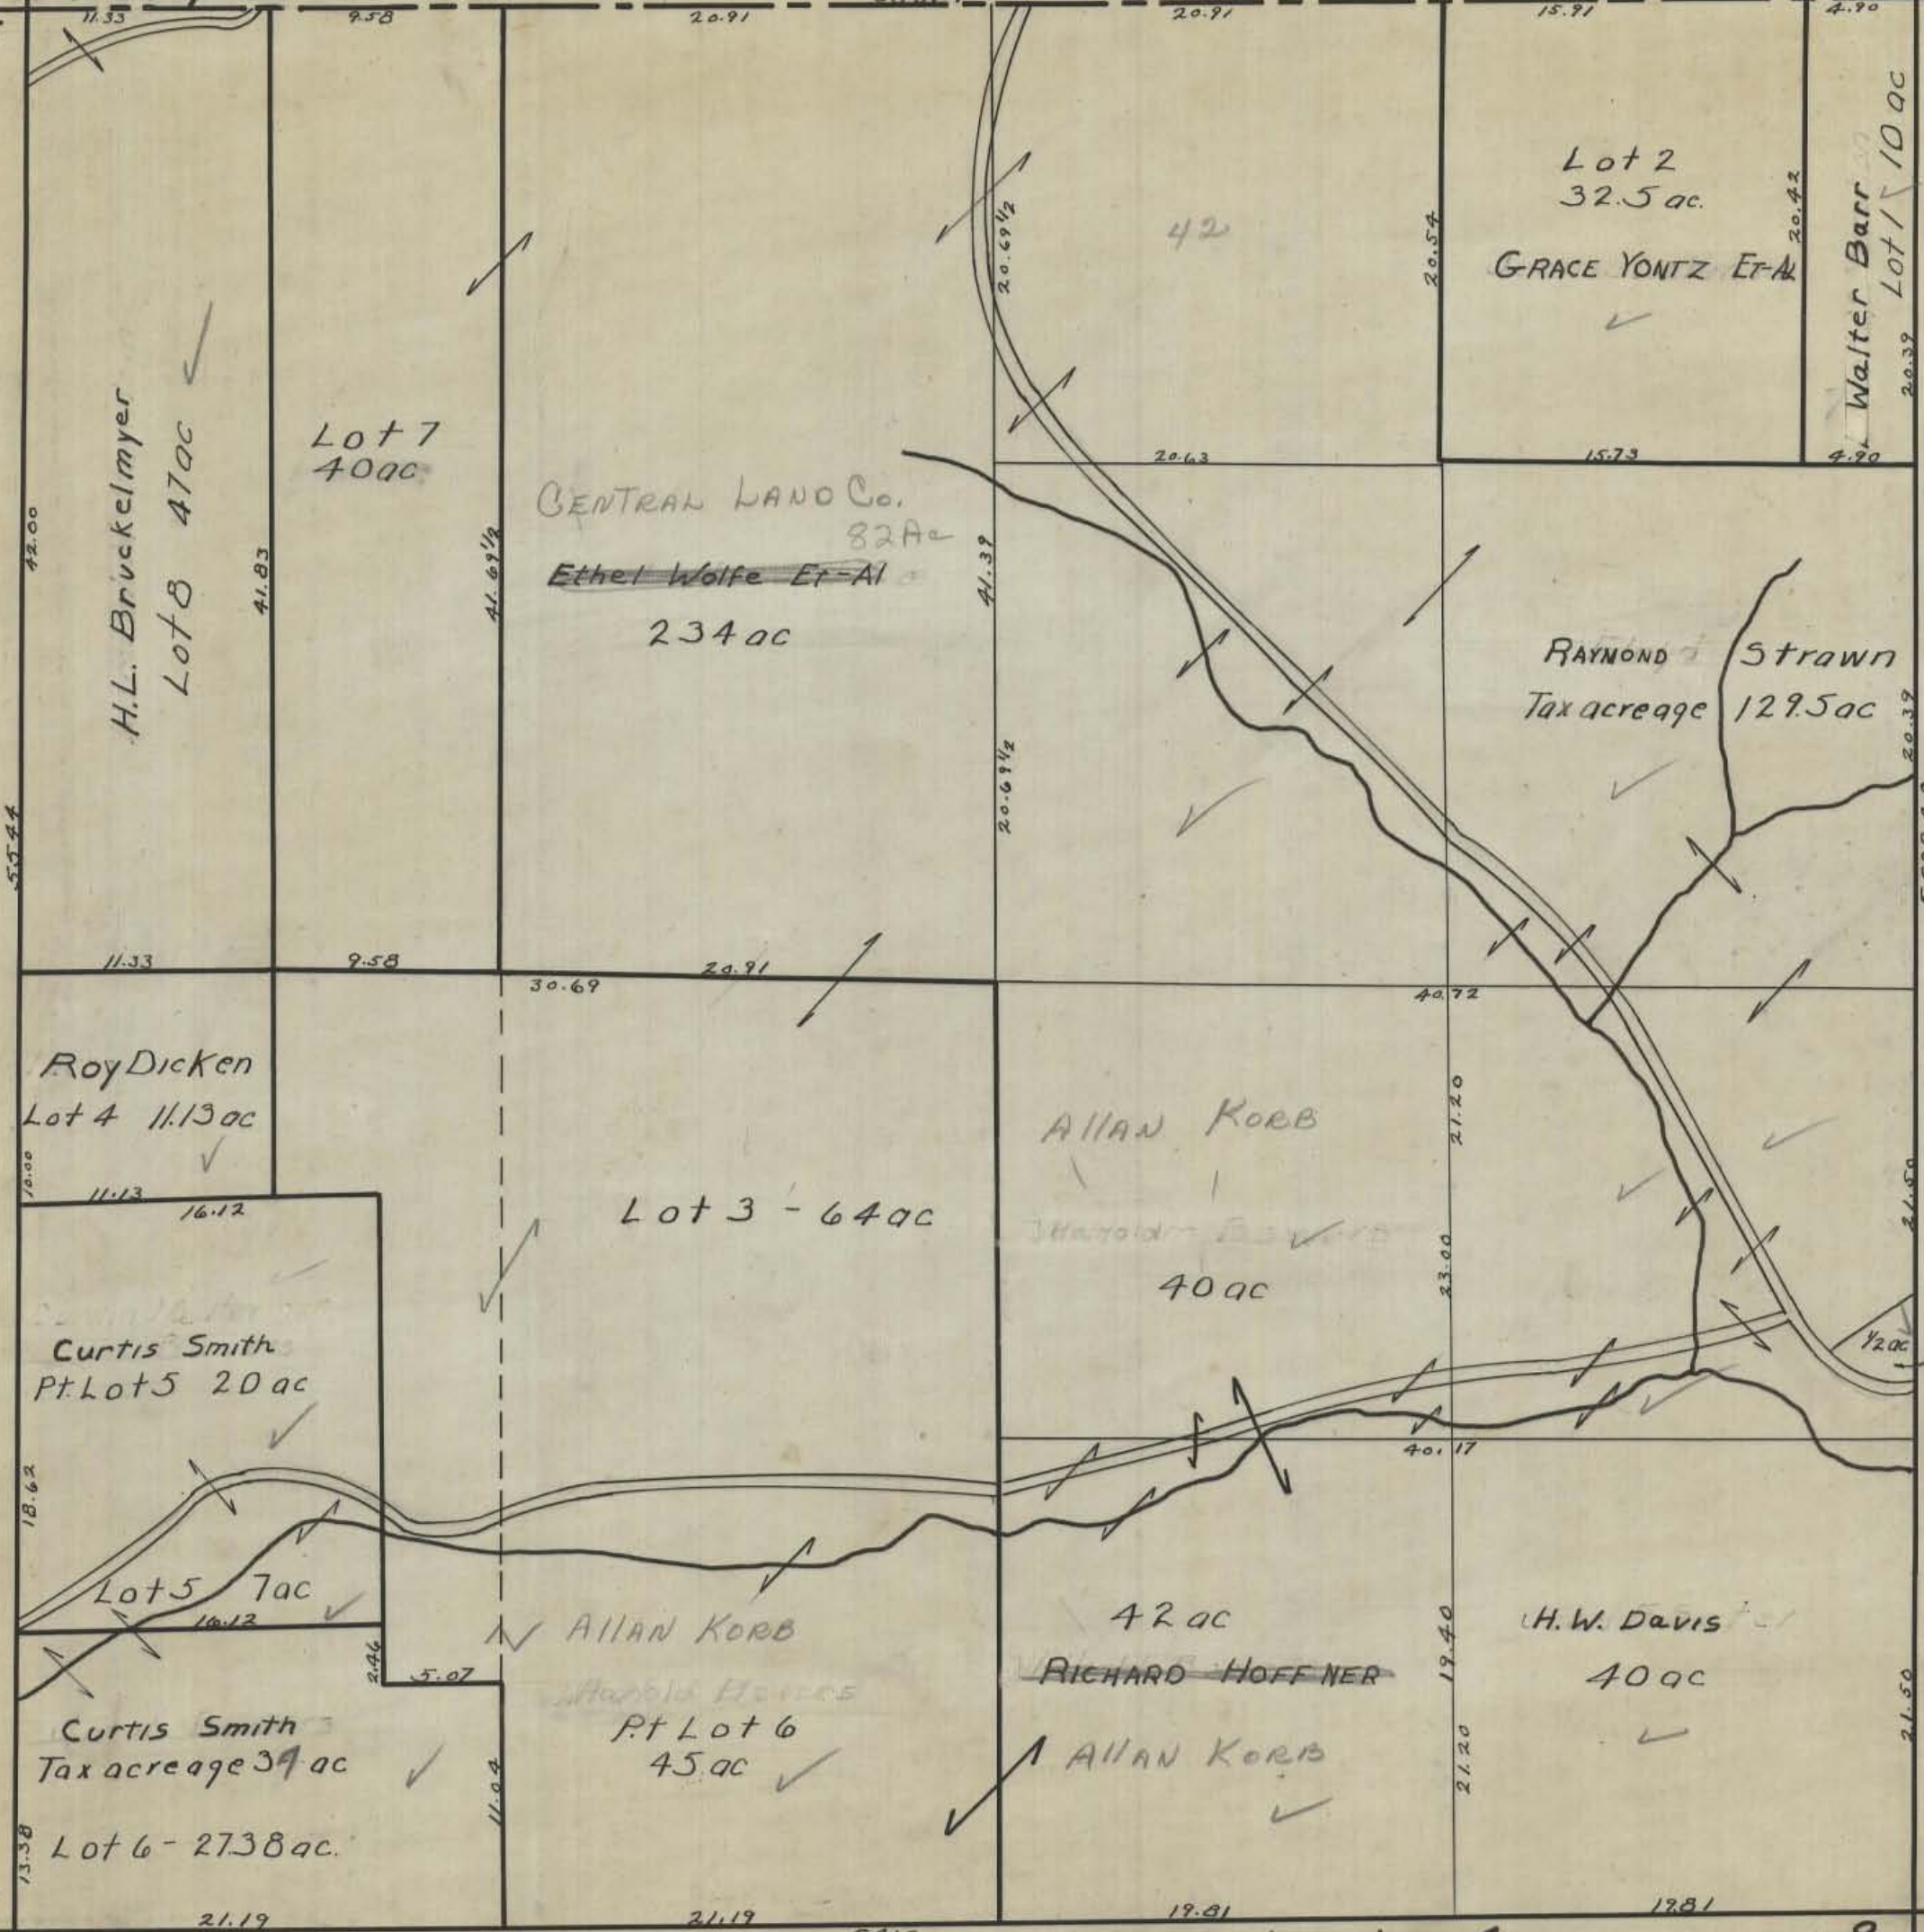

orig. 1943

Washington
HOCKING COUNTY STATE OHIO

SECTION No. 4 TWP. 13 RANGE 17

SCALE: 500 FEET TO 1 INCH

Falls

Falls

32

34

Falls twp. 33

Falls Twp. 33

5

3

5

3

8

10

Washington 4