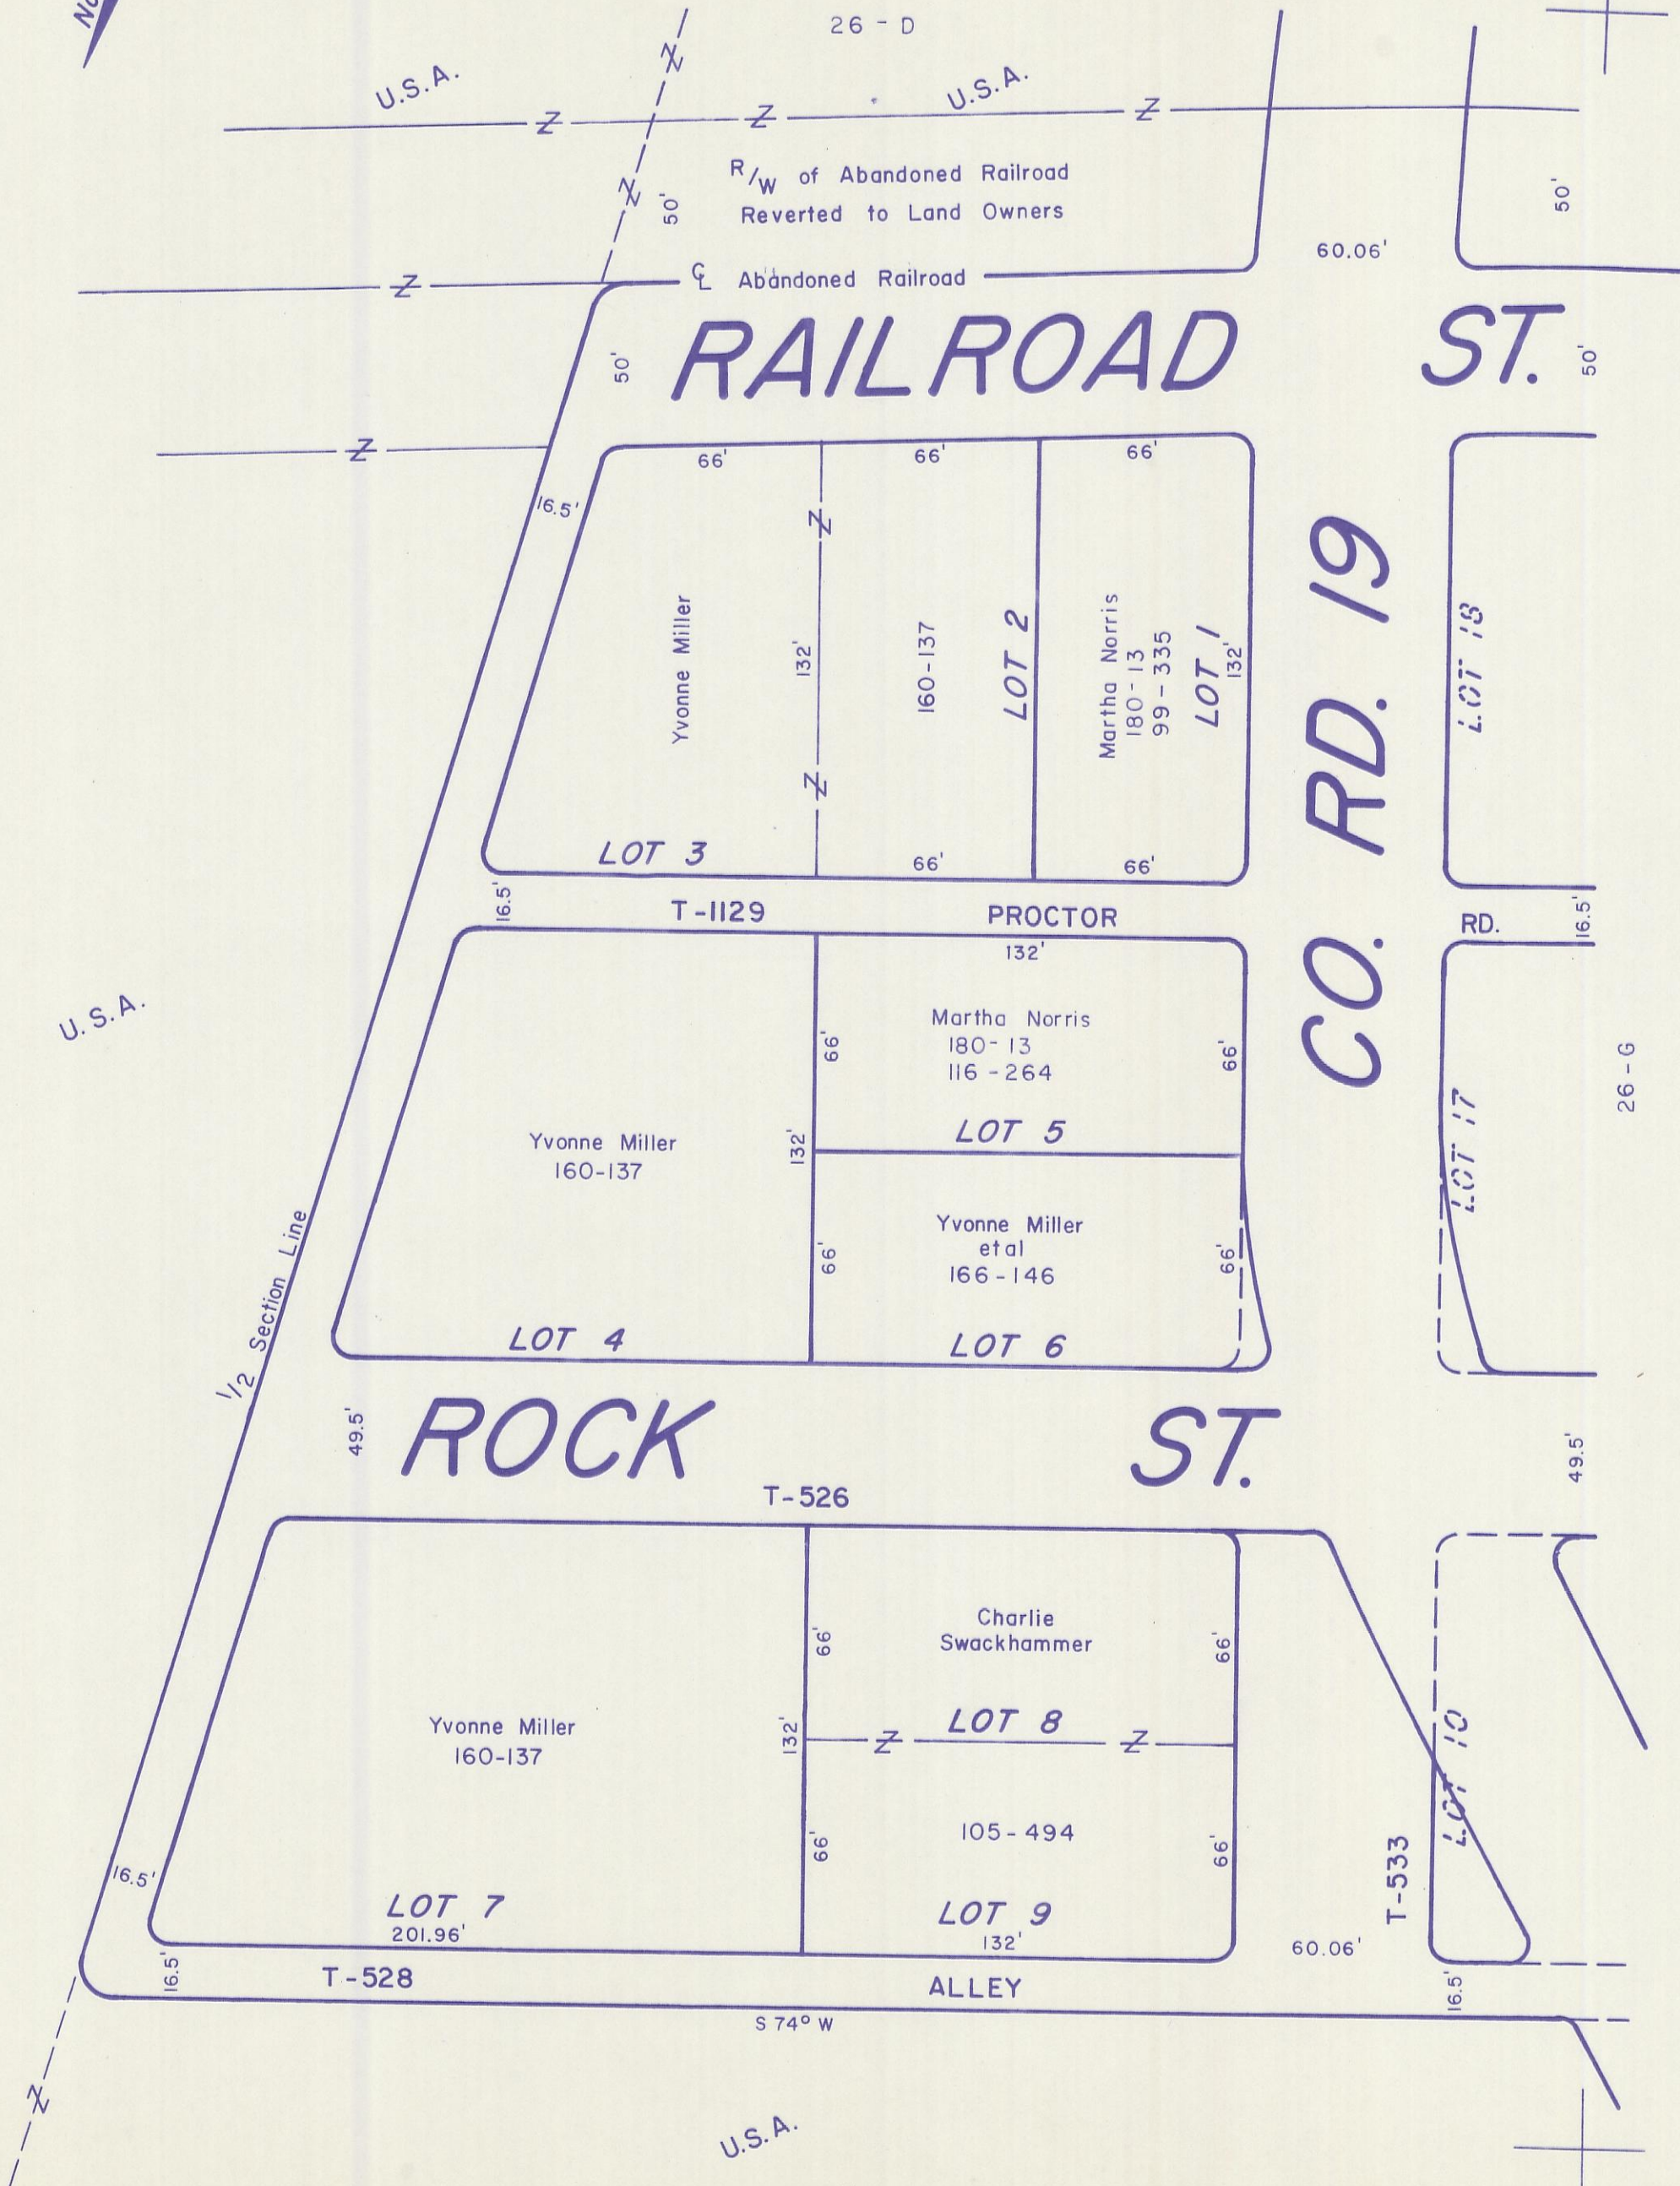

HOCKING COUNTY

FALLS GORE

SEC. 26 T 14 R 16

BURGESSVILLE  
(NOW GORE)

26 - F

(NOW GORE)

BURGESSVILLE 26-F