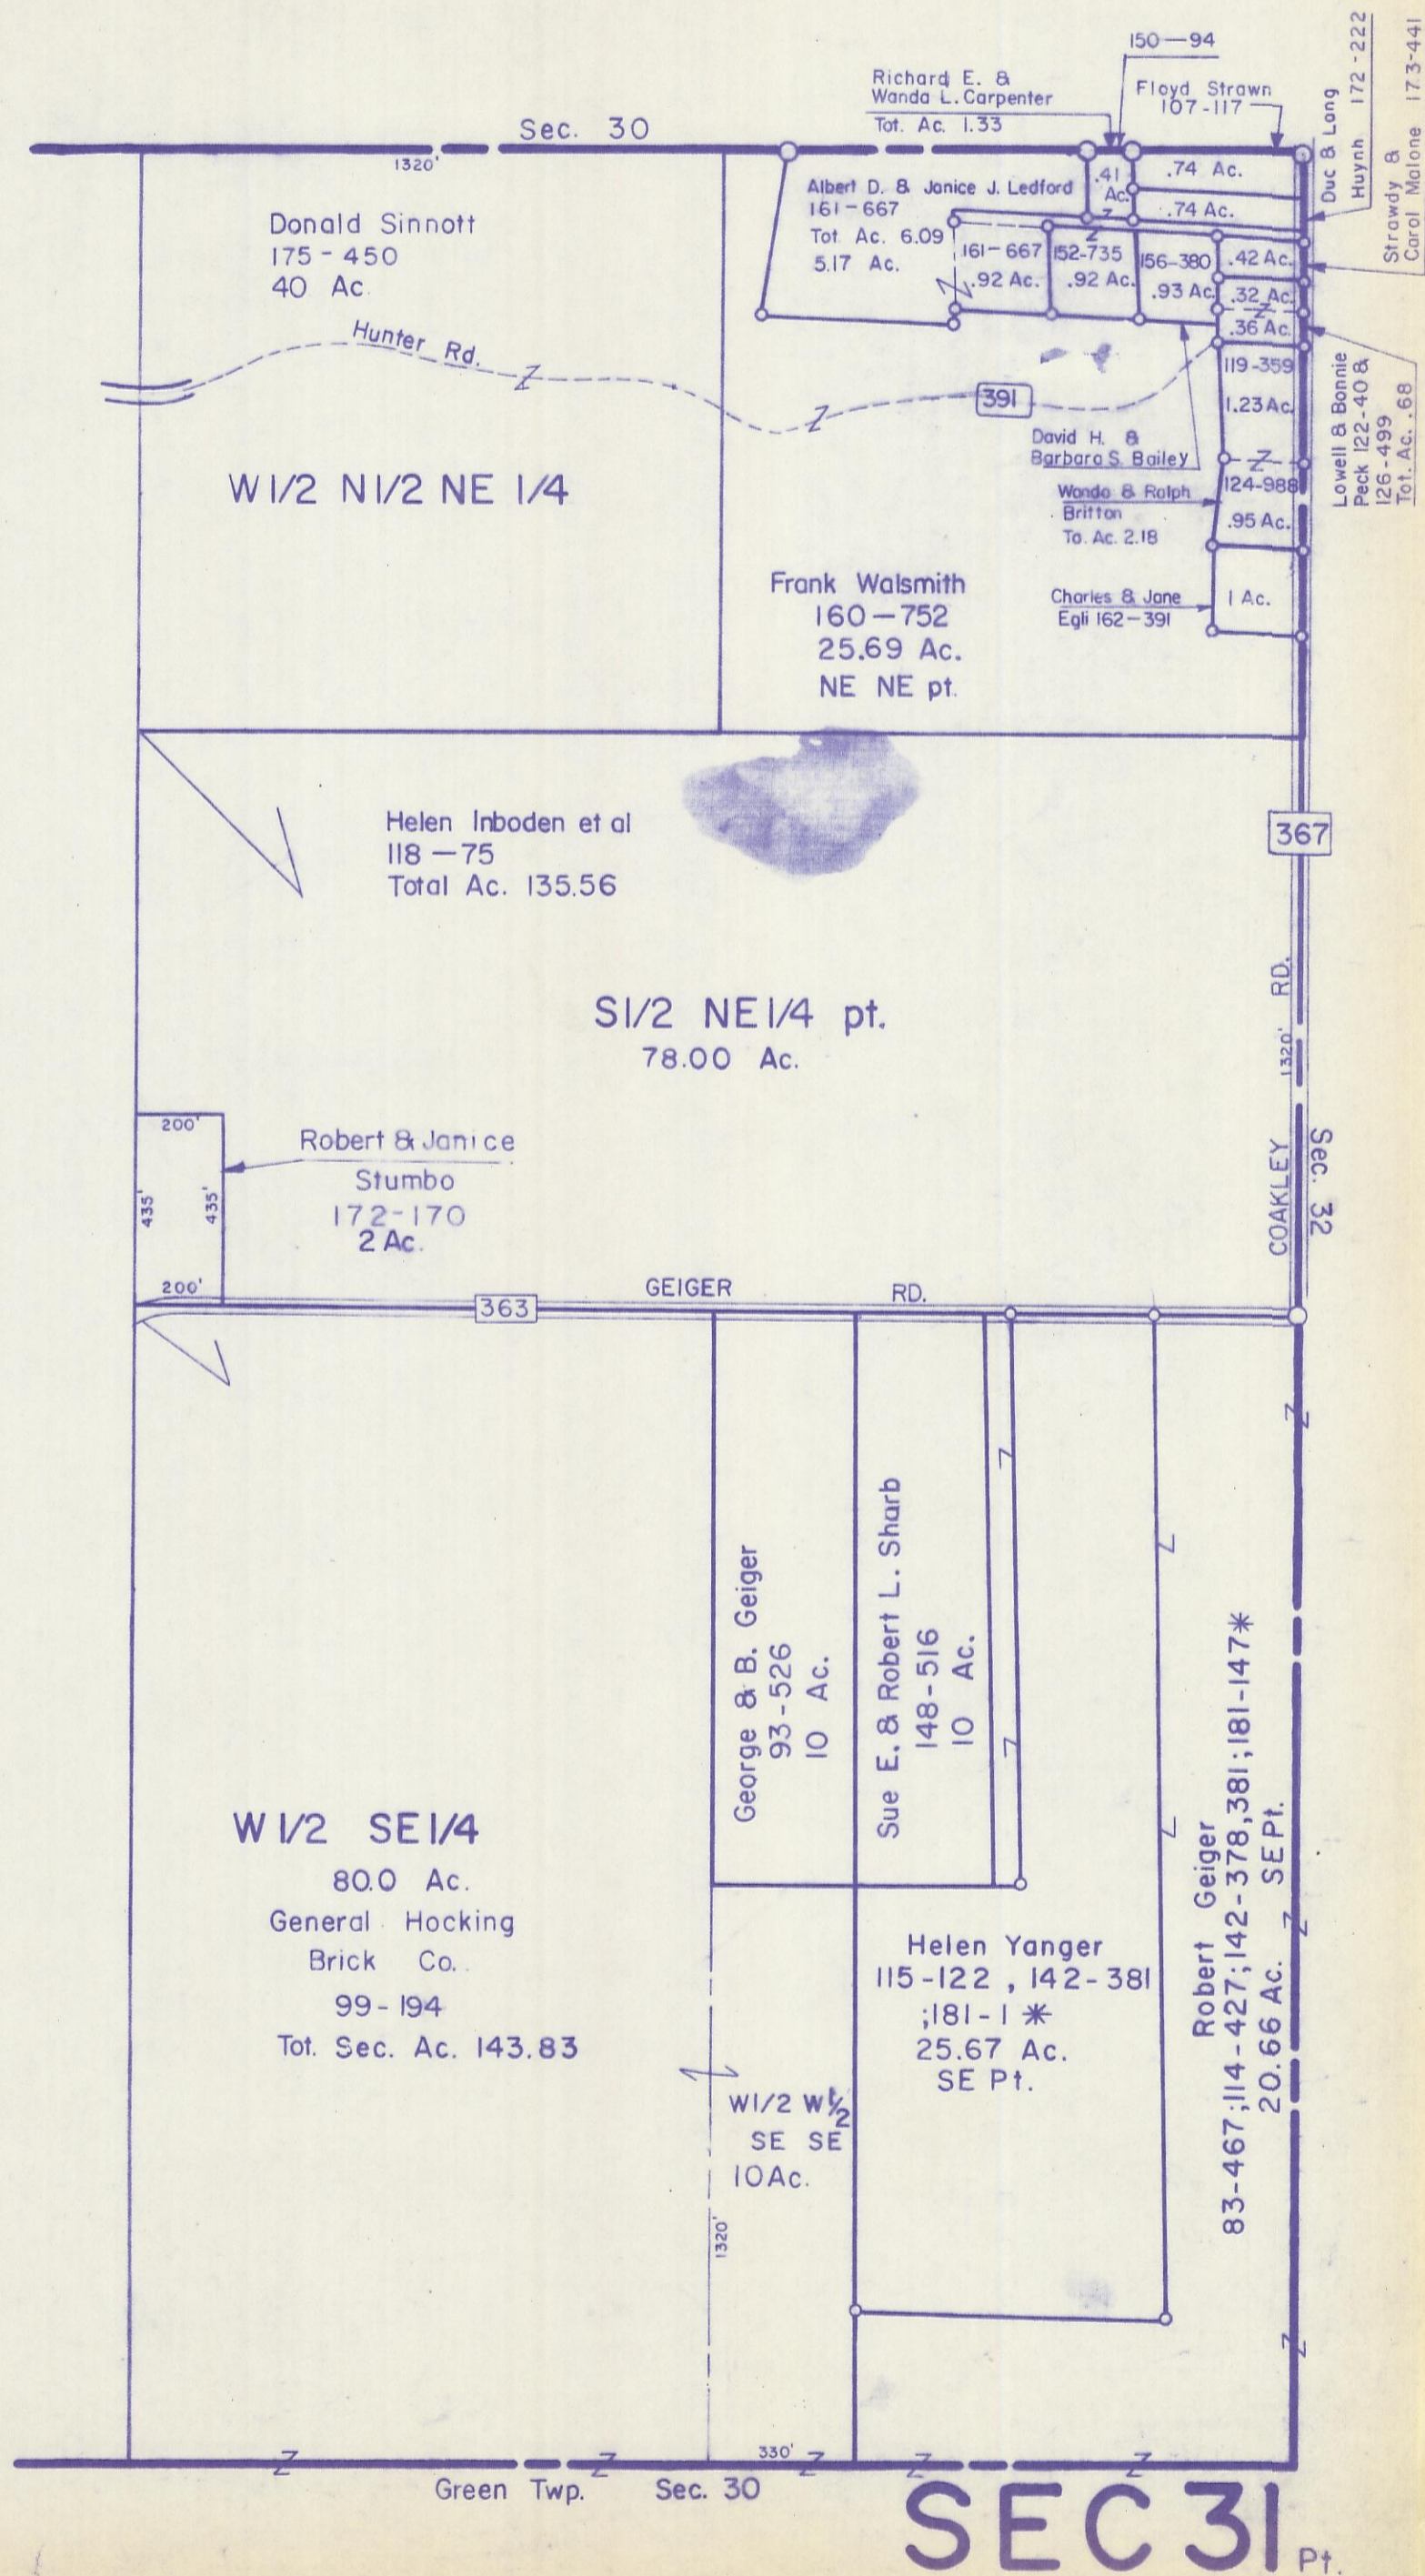

HOCKING COUNTY

Sec. 31 Pt.

FALLS GORE TWP

Scale 1" = 400'

SEC 31 Pt.