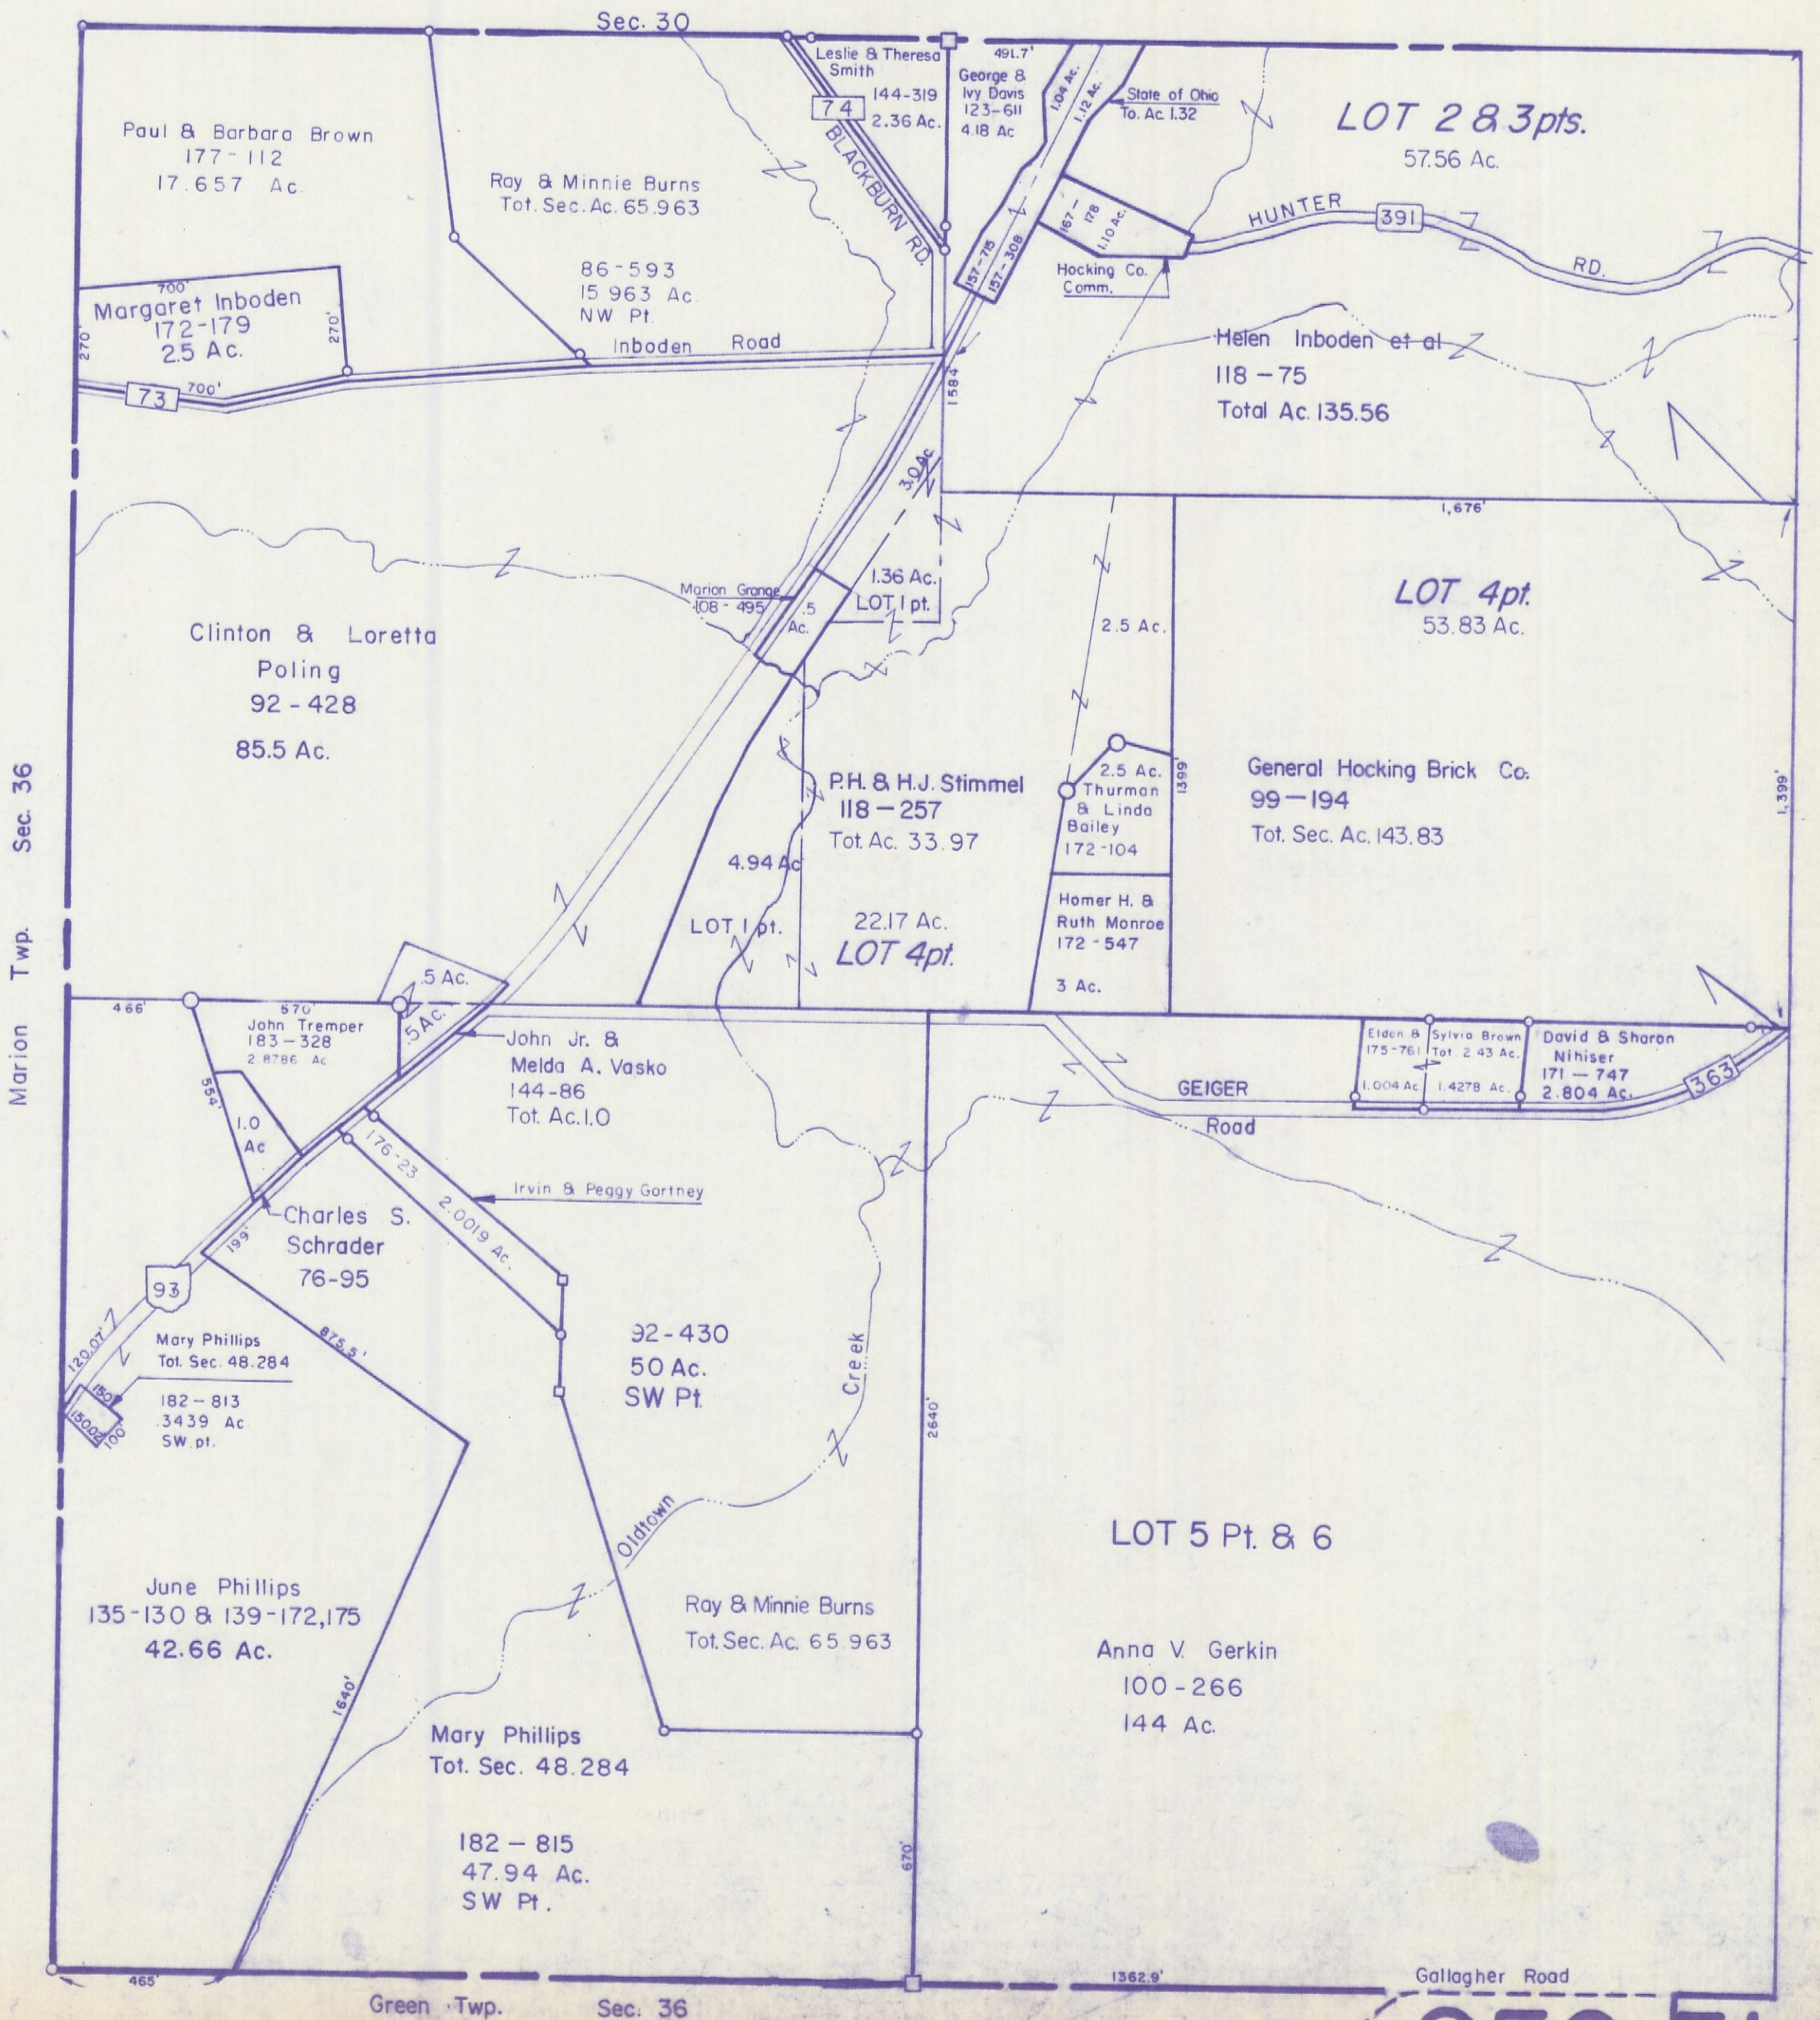

HOCKING COUNTY

Sec. 31 Pt.

FALLS GORE TWP.

Scale 1" = 400

SEC 31 Pt.