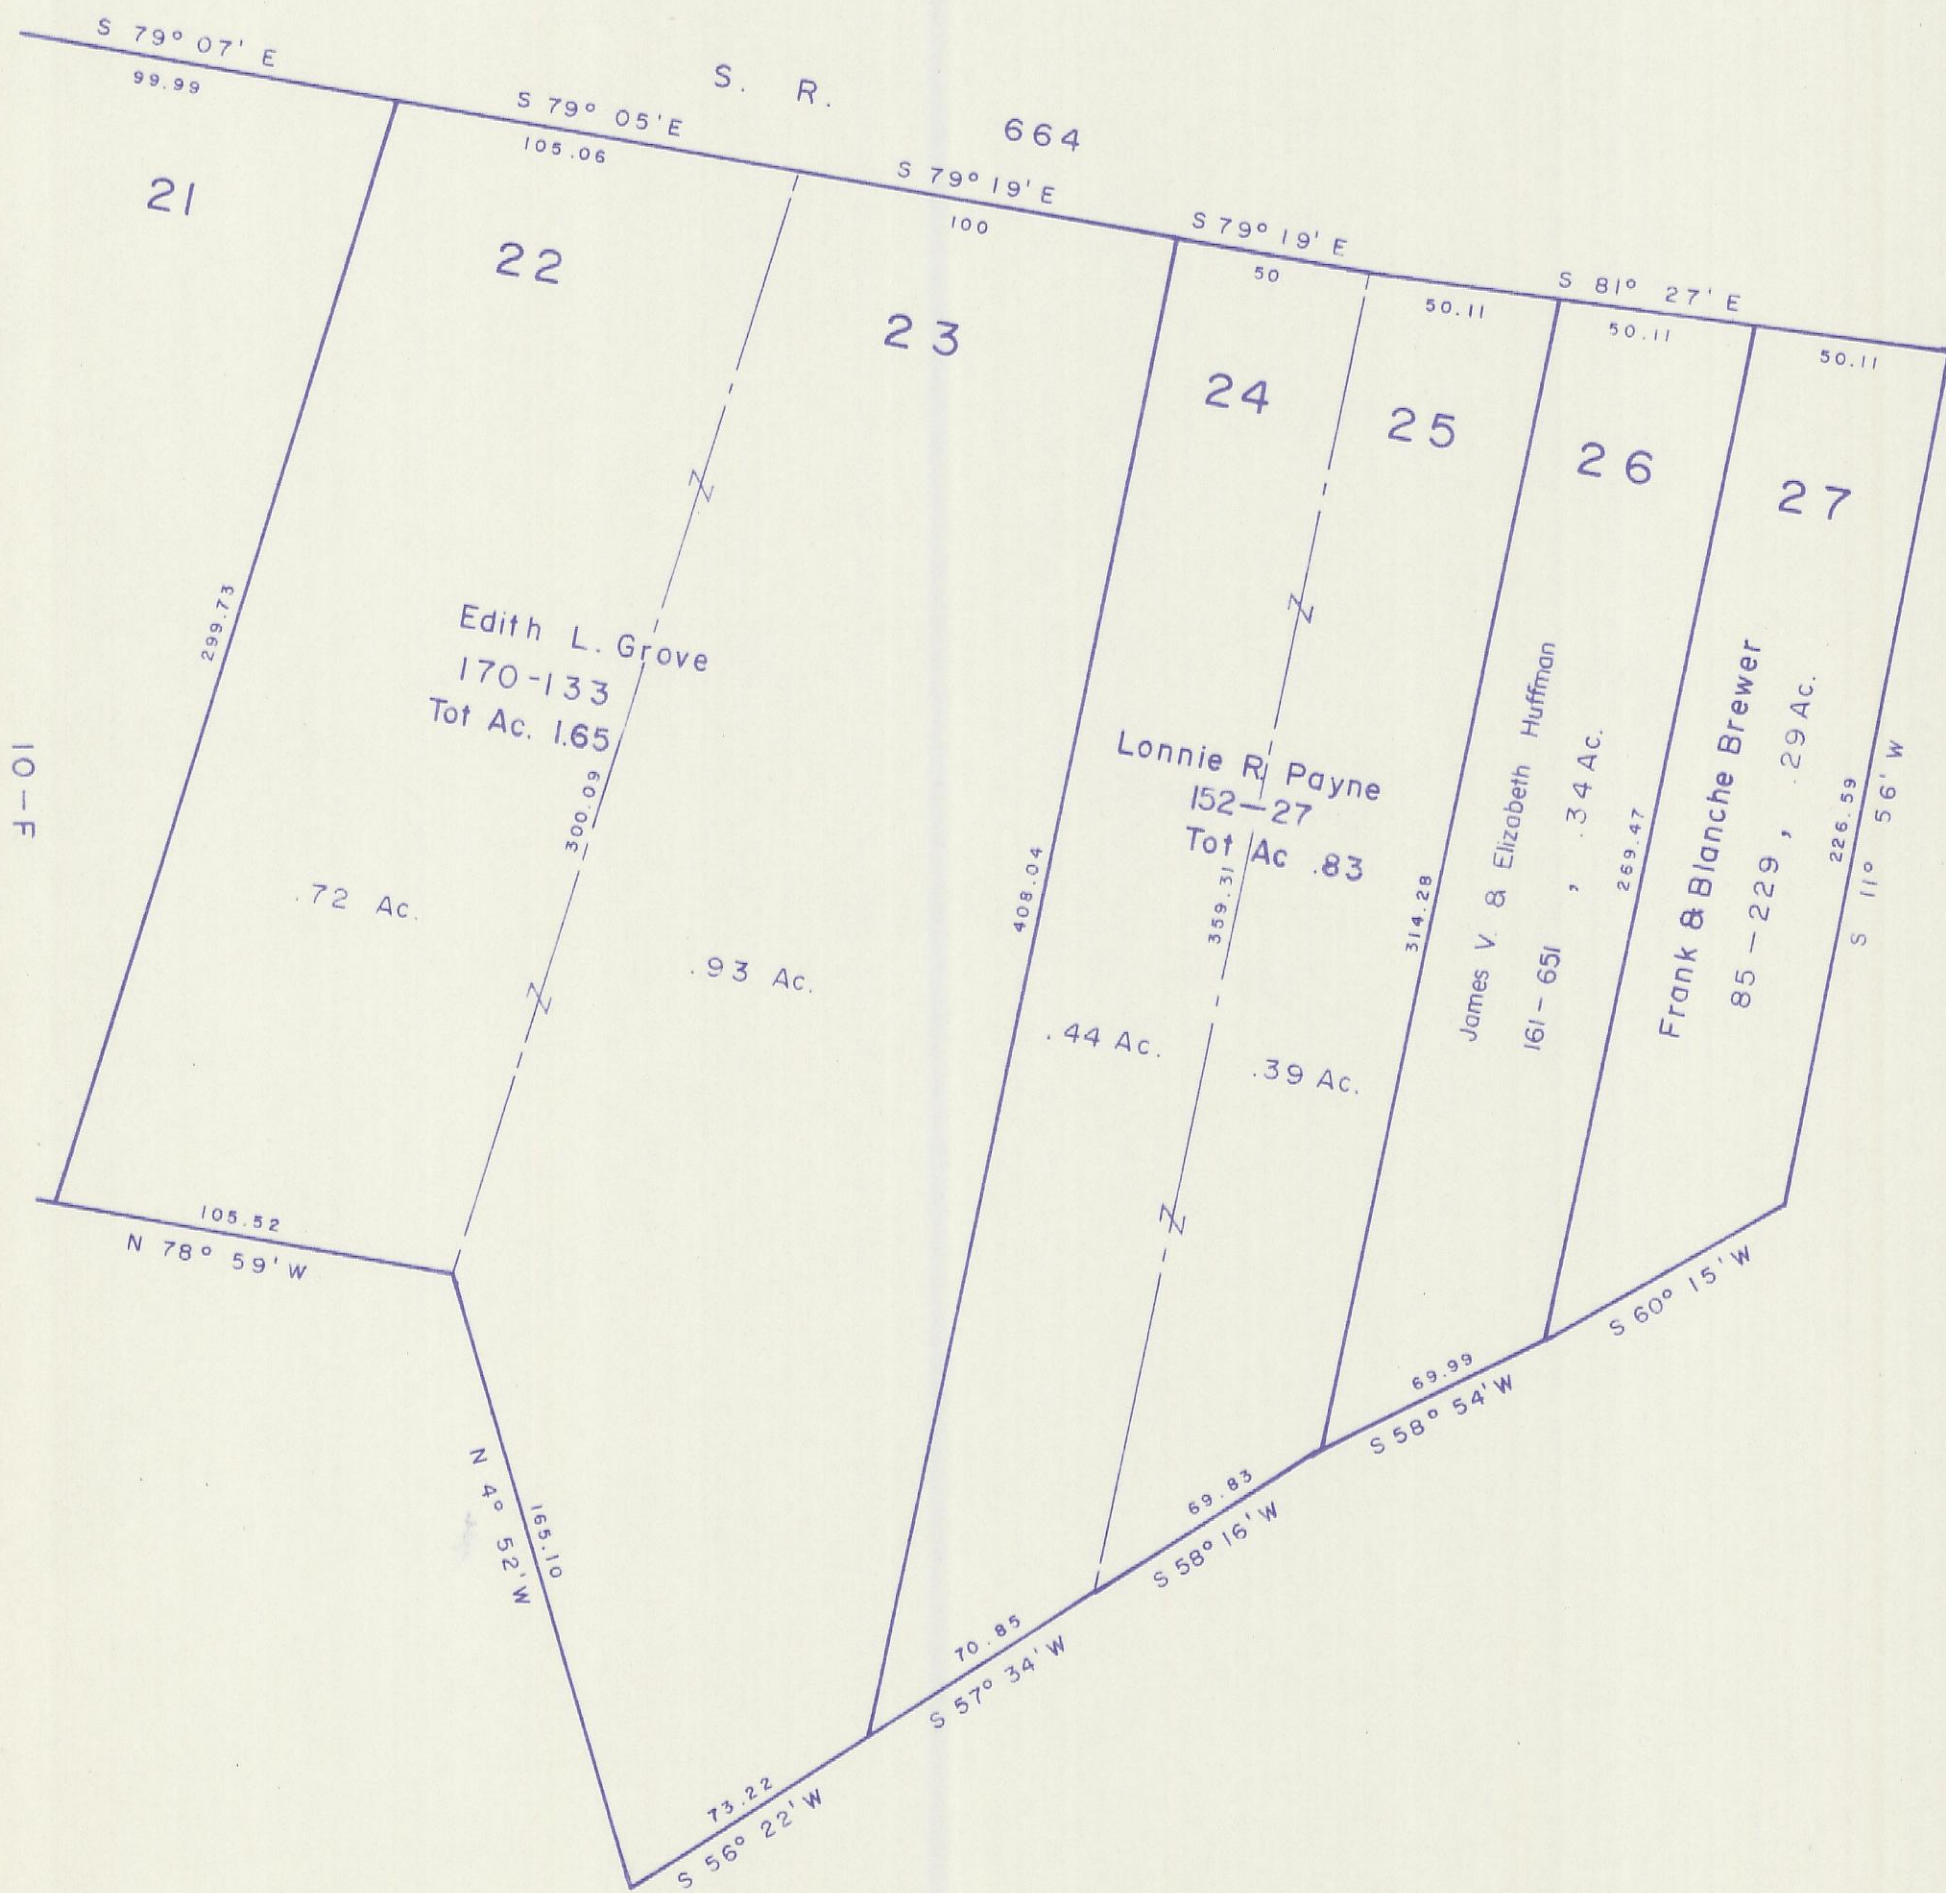

HOCKING COUNTY

Sec. 10 T14 R17

FALLS TWP.

Scale 1" = 50'

10-G

EBERT McBROOM FIRST ALL.

10-G