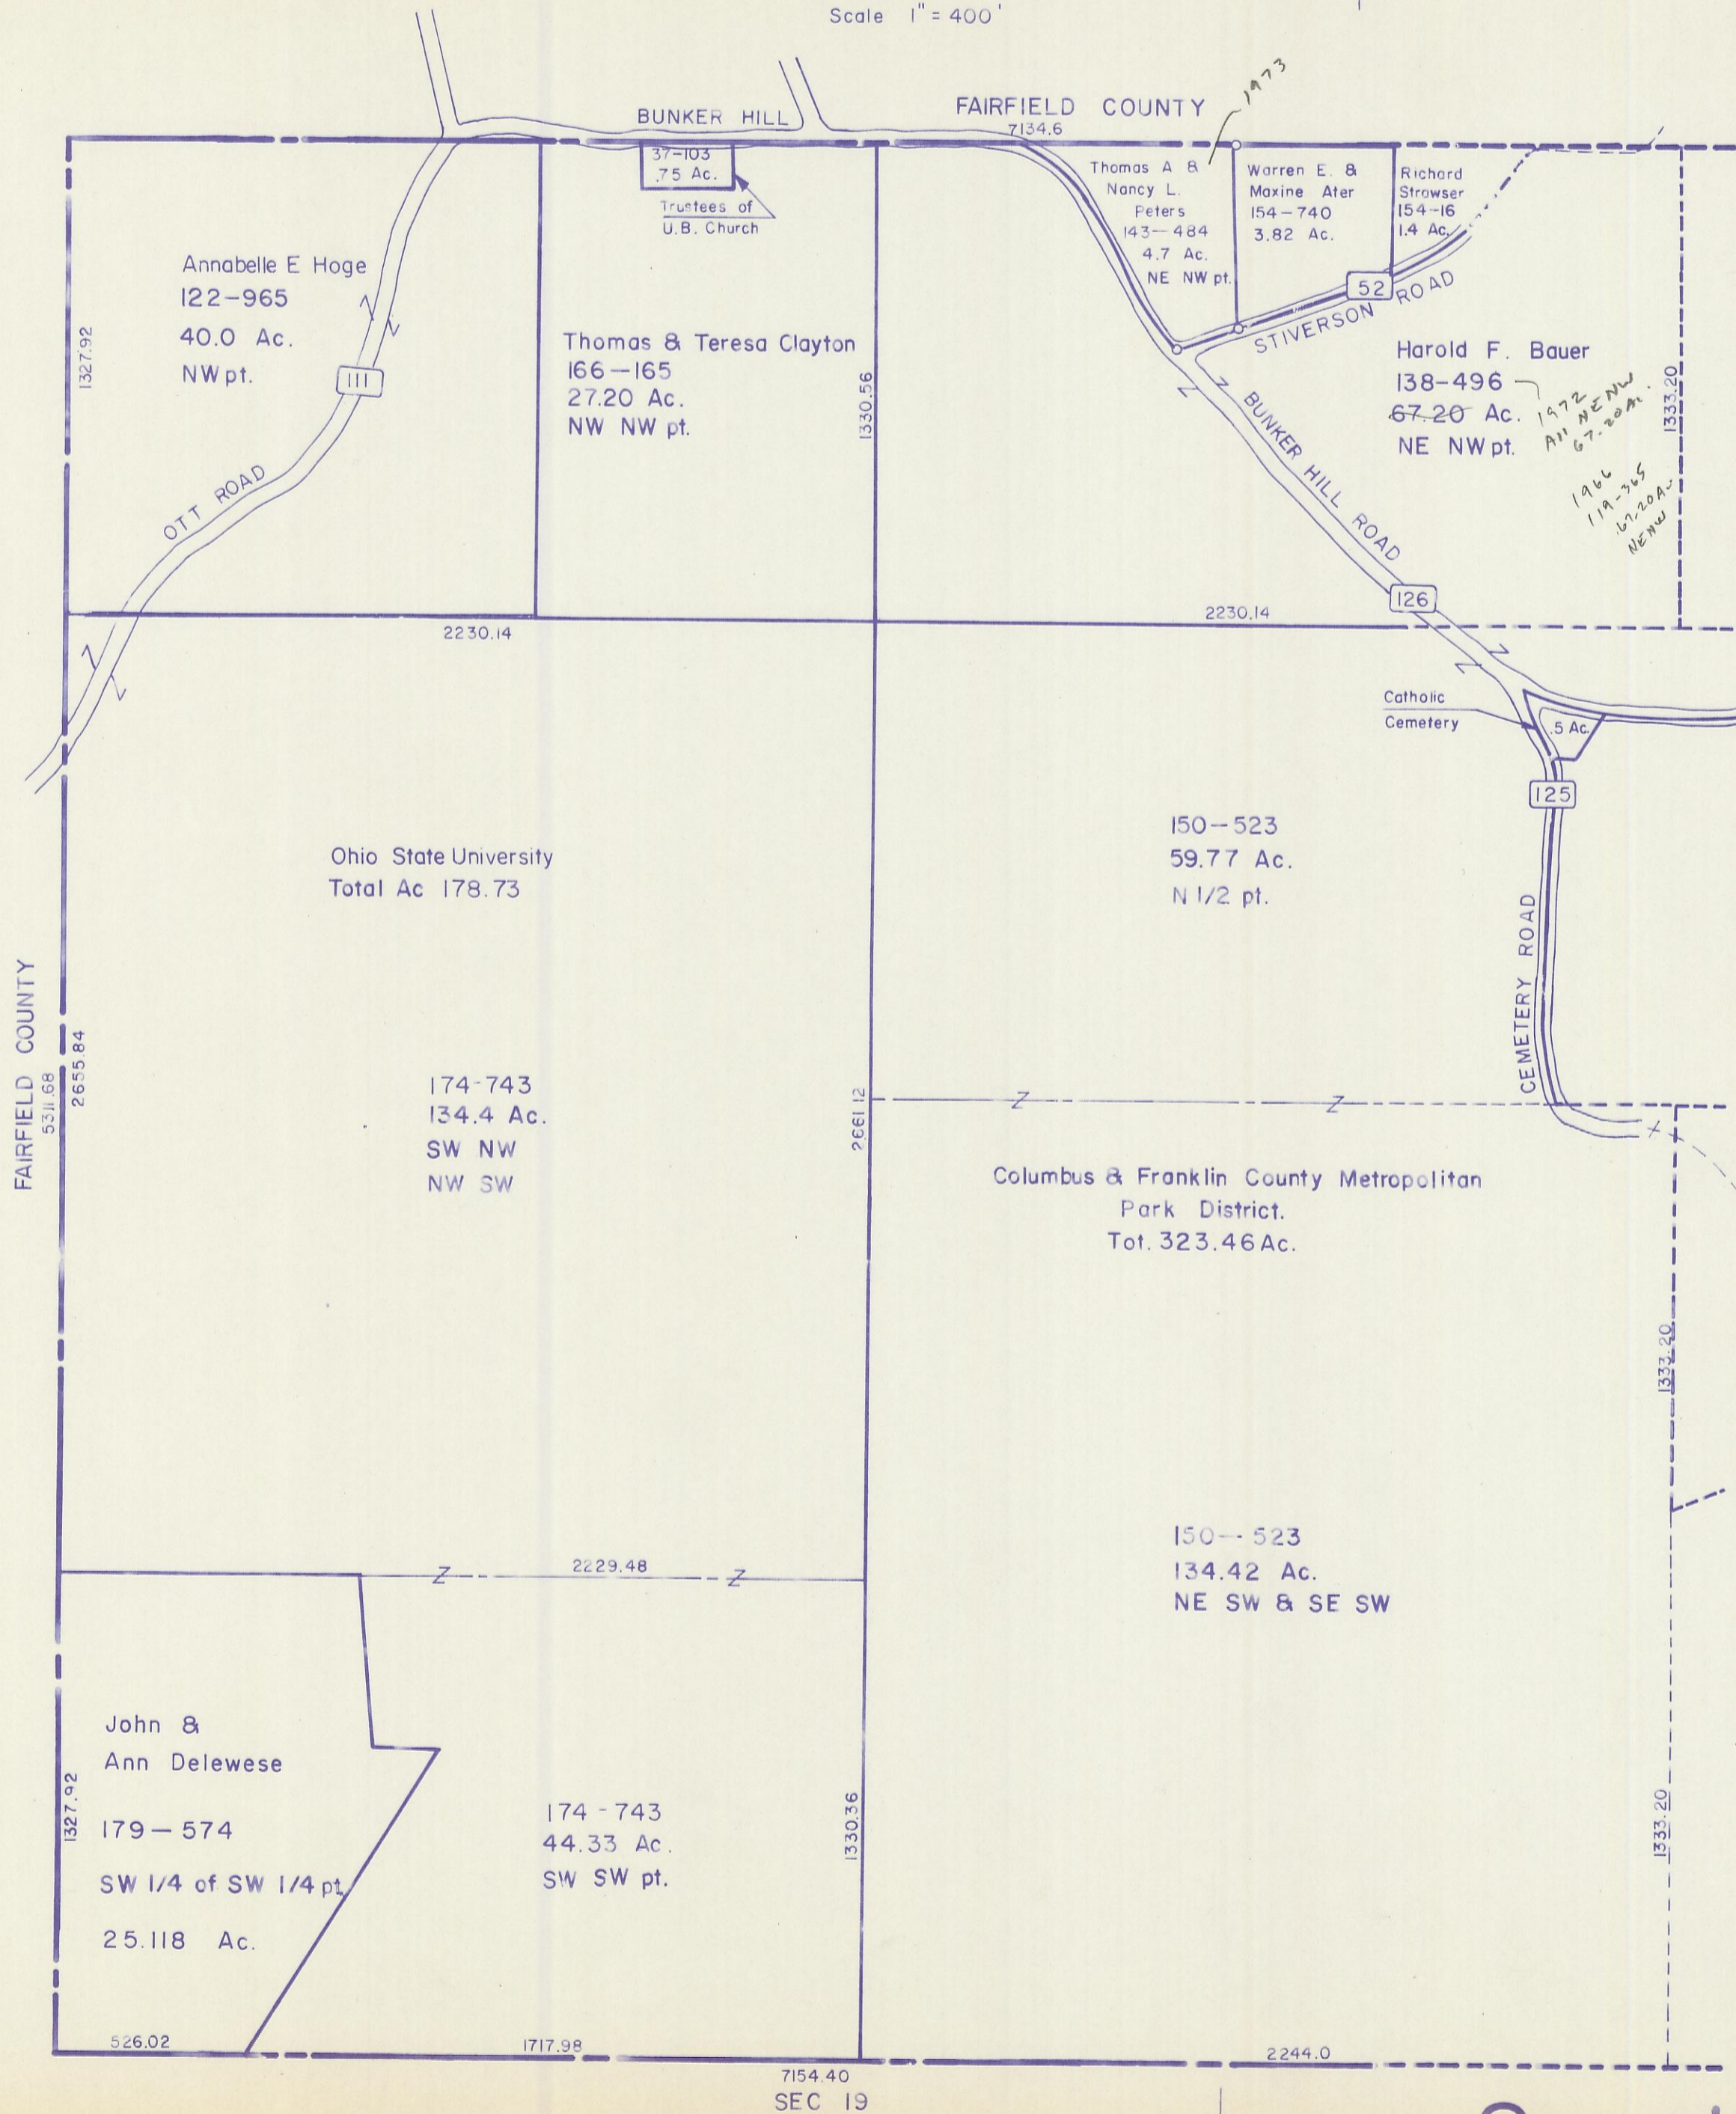

HOCKING COUNTY

GOOD HOPE

SEC. 18 Pt. T 13 R 18

Scale 1" = 400'

Sec. 18 pt.