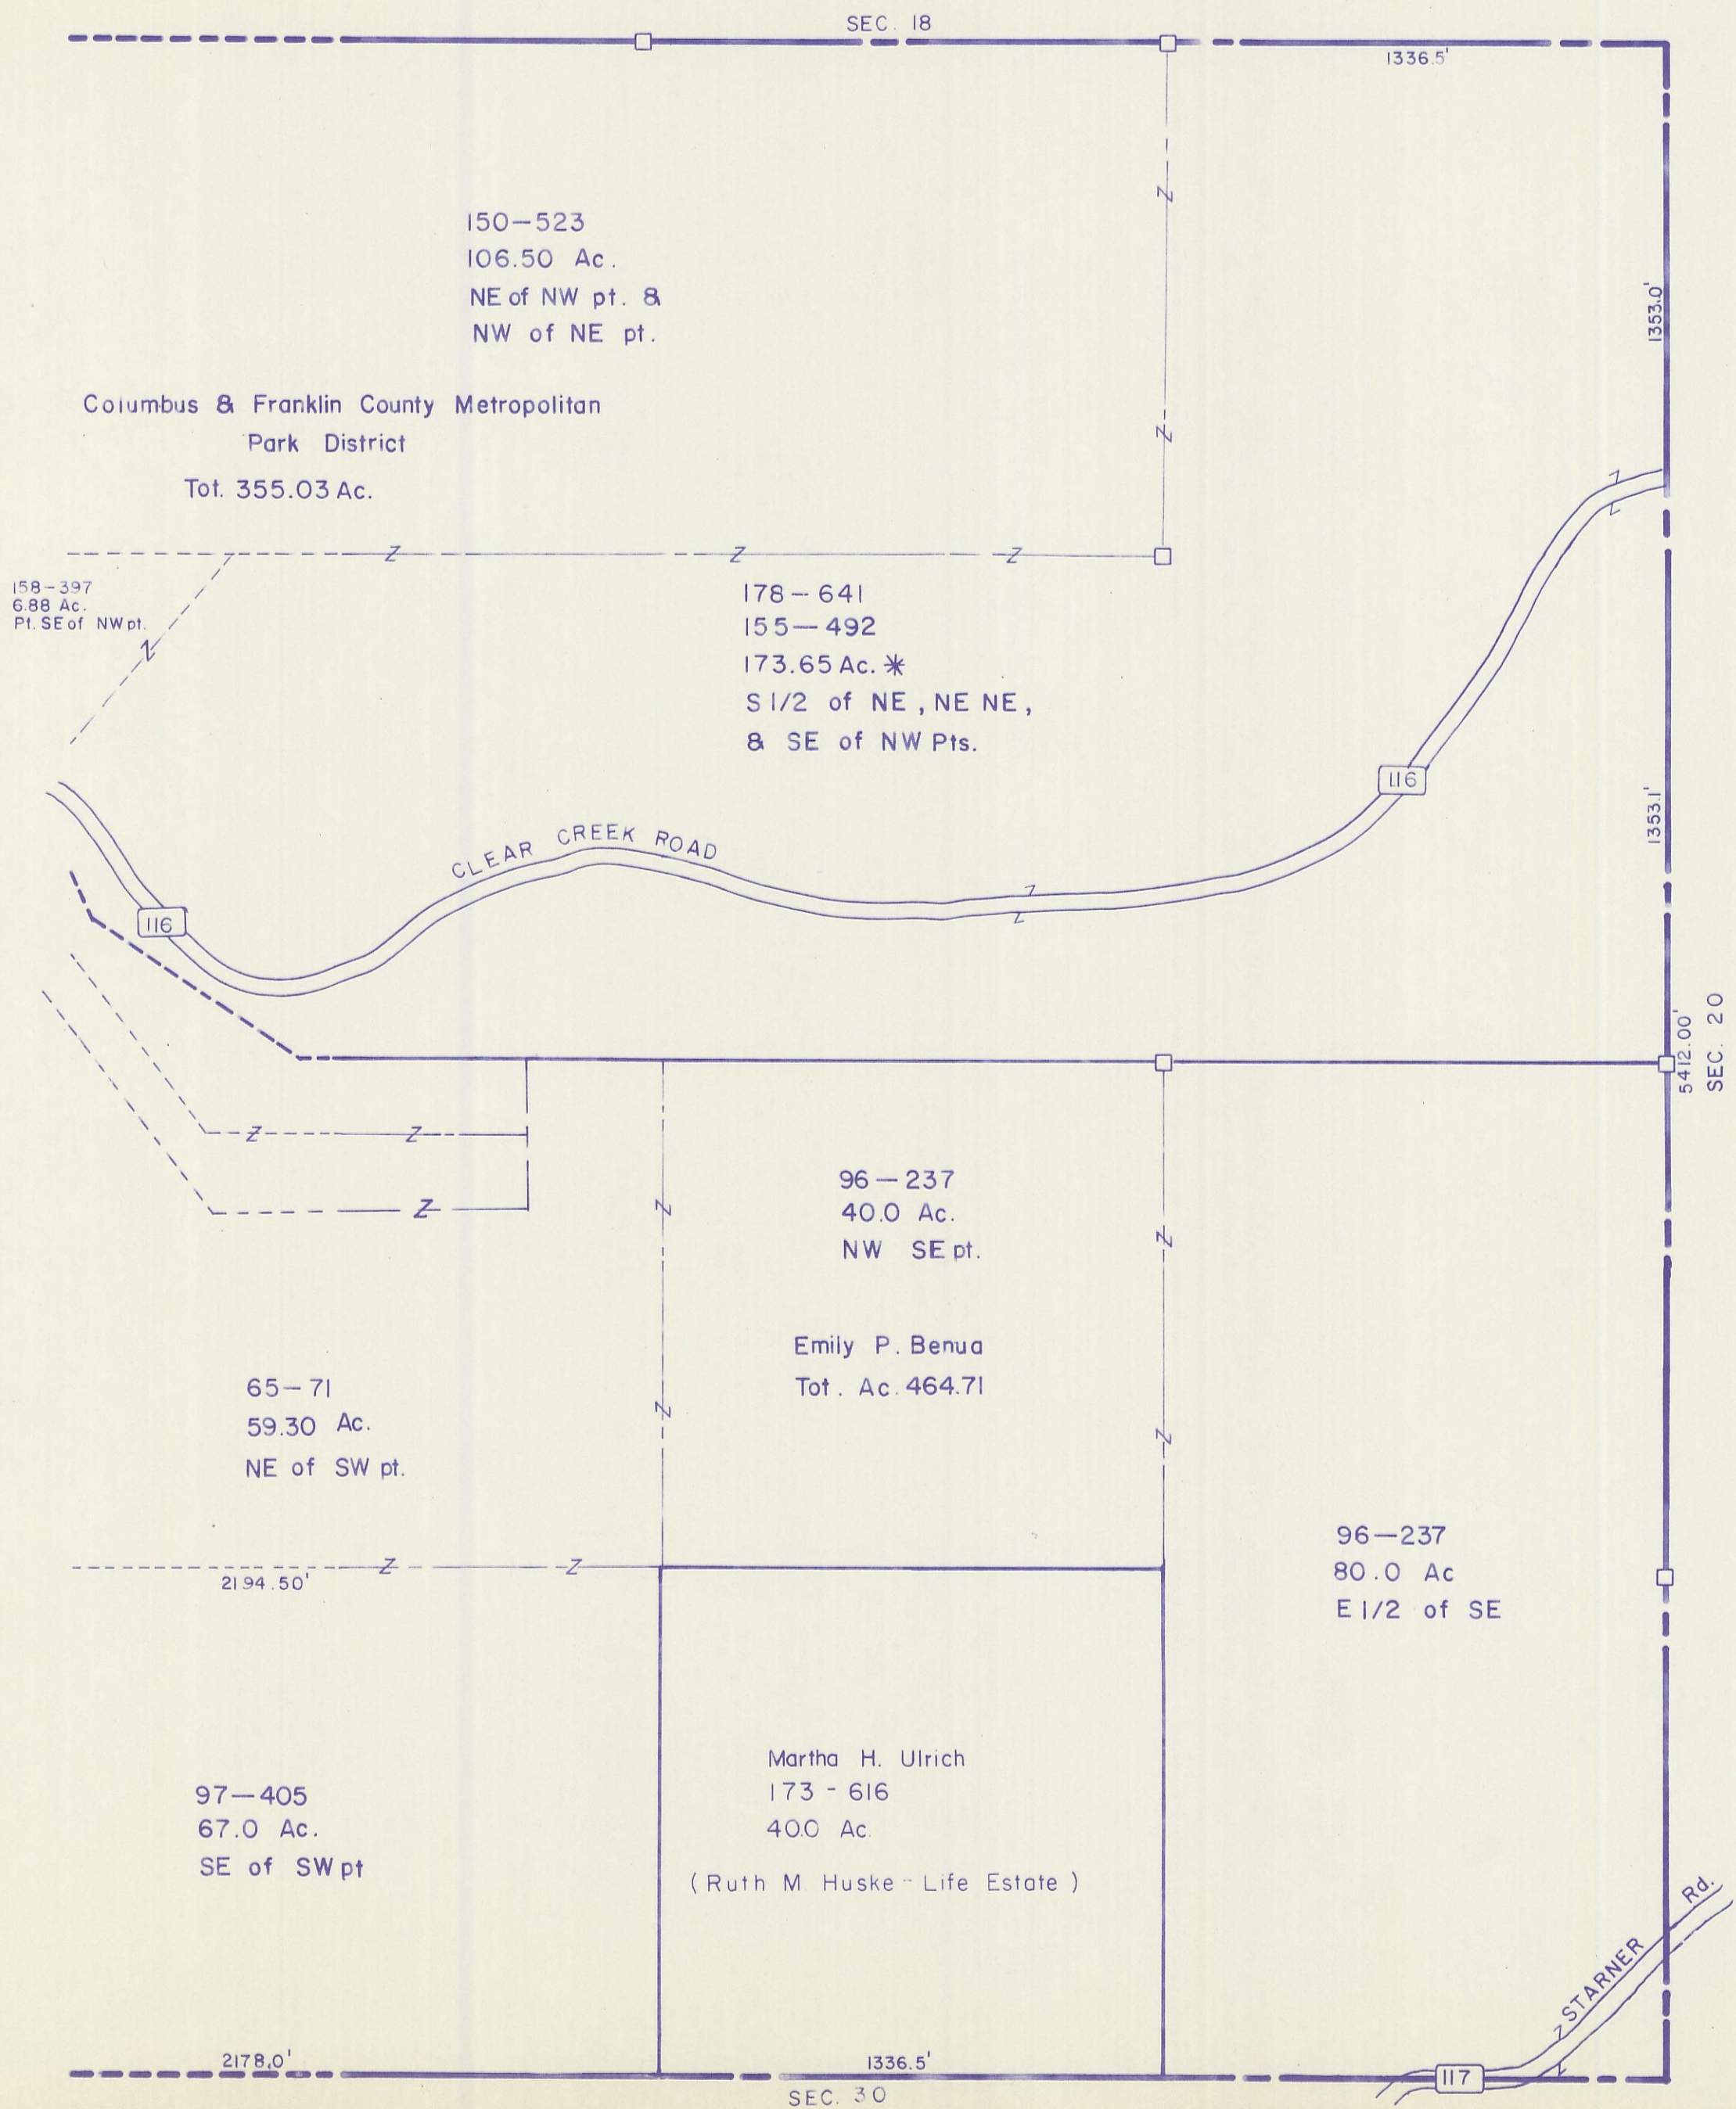

HOCKING COUNTY

GOOD HOPE

SEC. 19 Pt. T 13 R 18

Scale 1" = 400'

SEC. 19 pt.