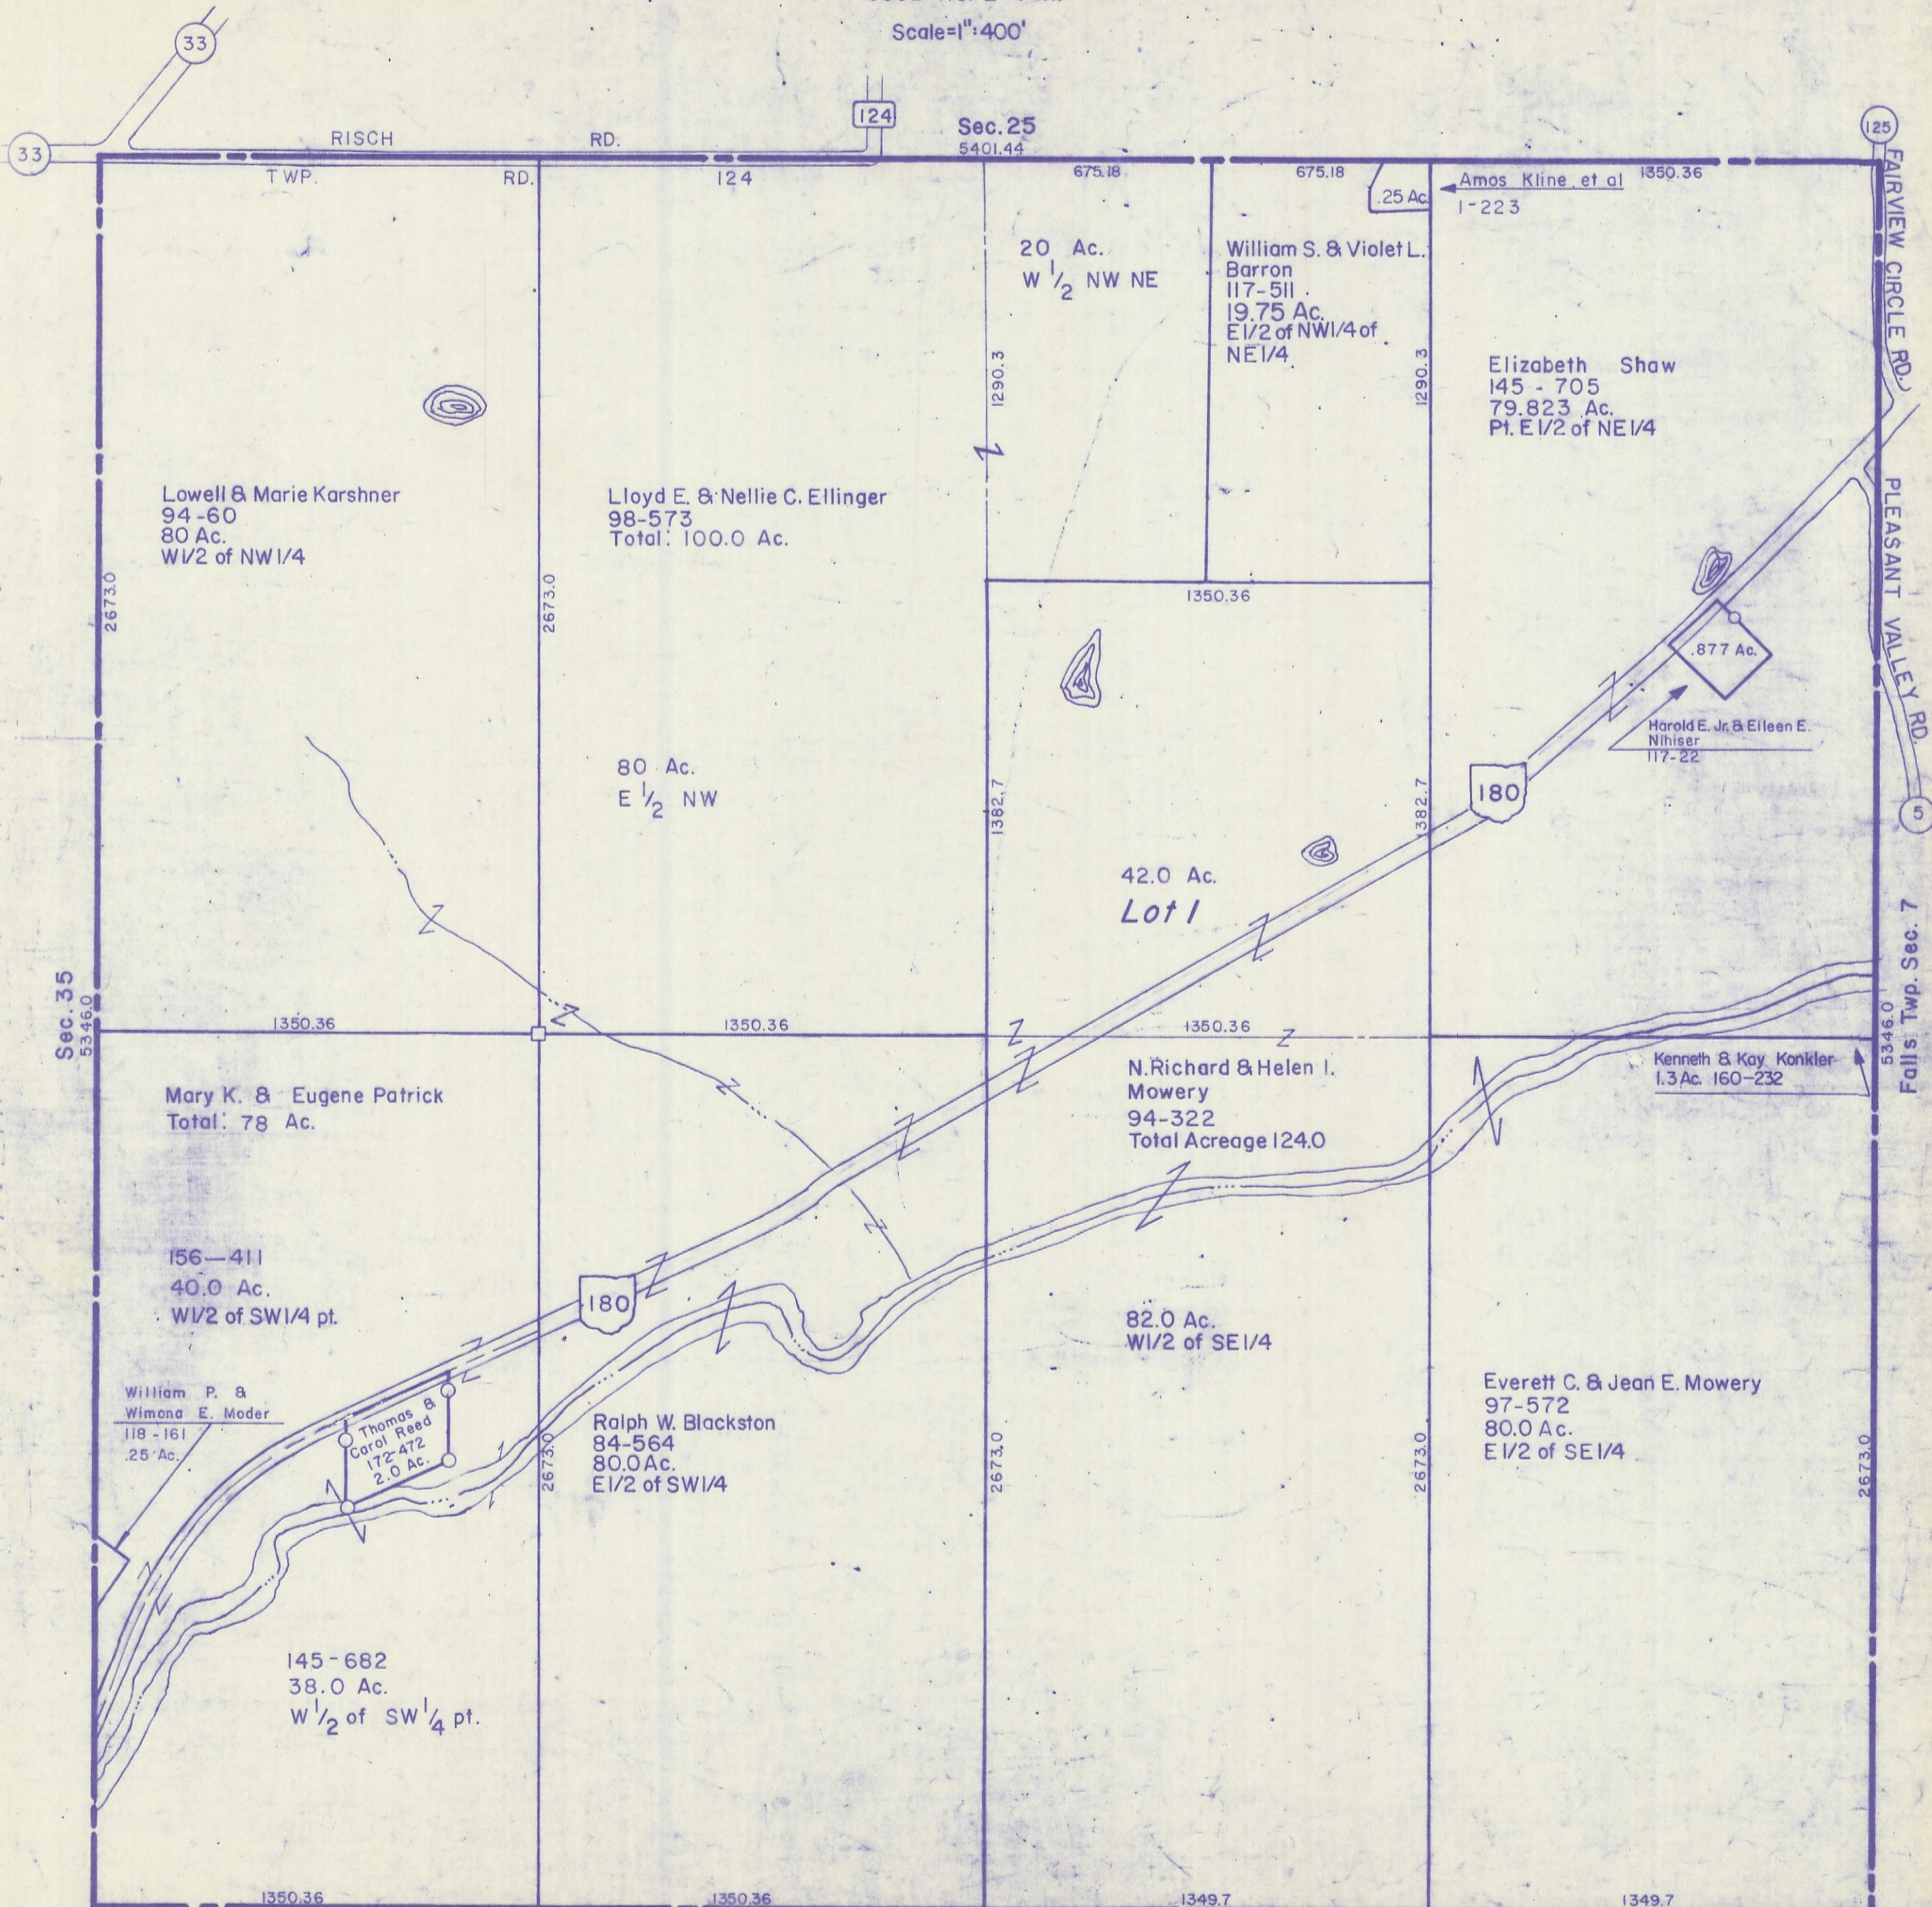

HOCKING COUNTY

Sec. 36 T13 R18

GOOD HOPE TWP.

Scale=1"=400'

5400.12
Laurel Twp. Sec. 1

Sec. 36