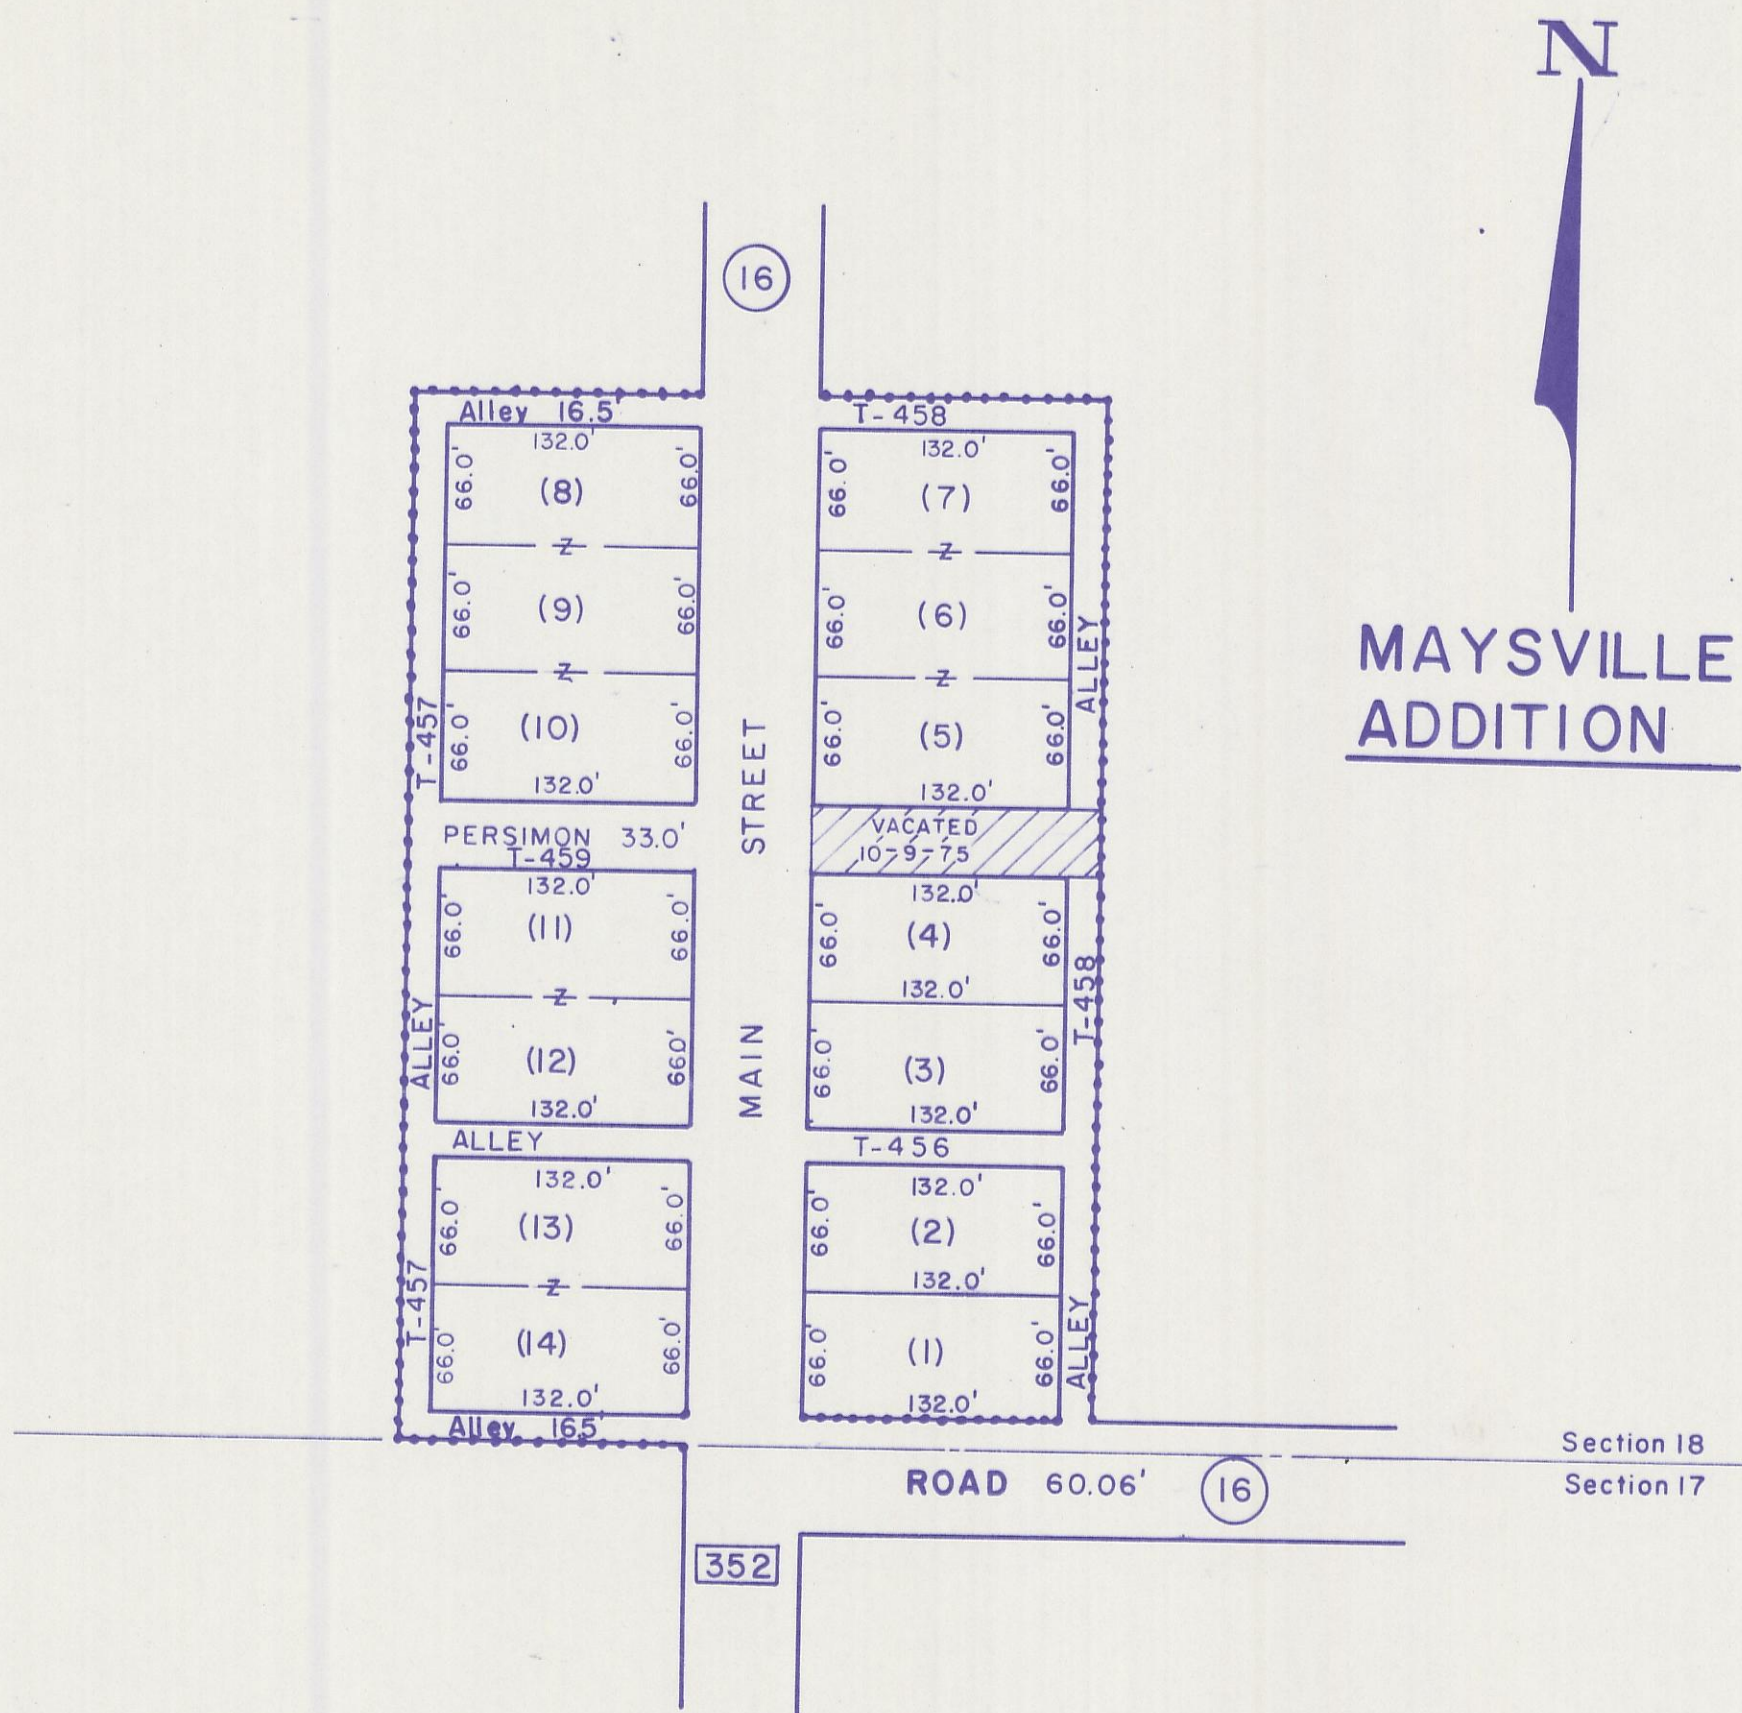

HOCKING COUNTY

Sec. 18 T13 R16

GREEN TWP.

Scale 1"=100'

18-A

MAYSVILLE ADDITION

LOTS	OWNERS	D. VOLUME	ACREAGE
1	Chester L. Lemon	149-693	
2	Charles Thomas Lehman	72-293	
3	Donald & Nancy Lehman	114-395	
4	Catherine Lehman	151-660	
5, 6 & 7	Larry & Linda Lemon	121-166	
8, 9, 10, 11, 12, 13 & 14	W.R. & Lucy L. Webb	117-210 *	