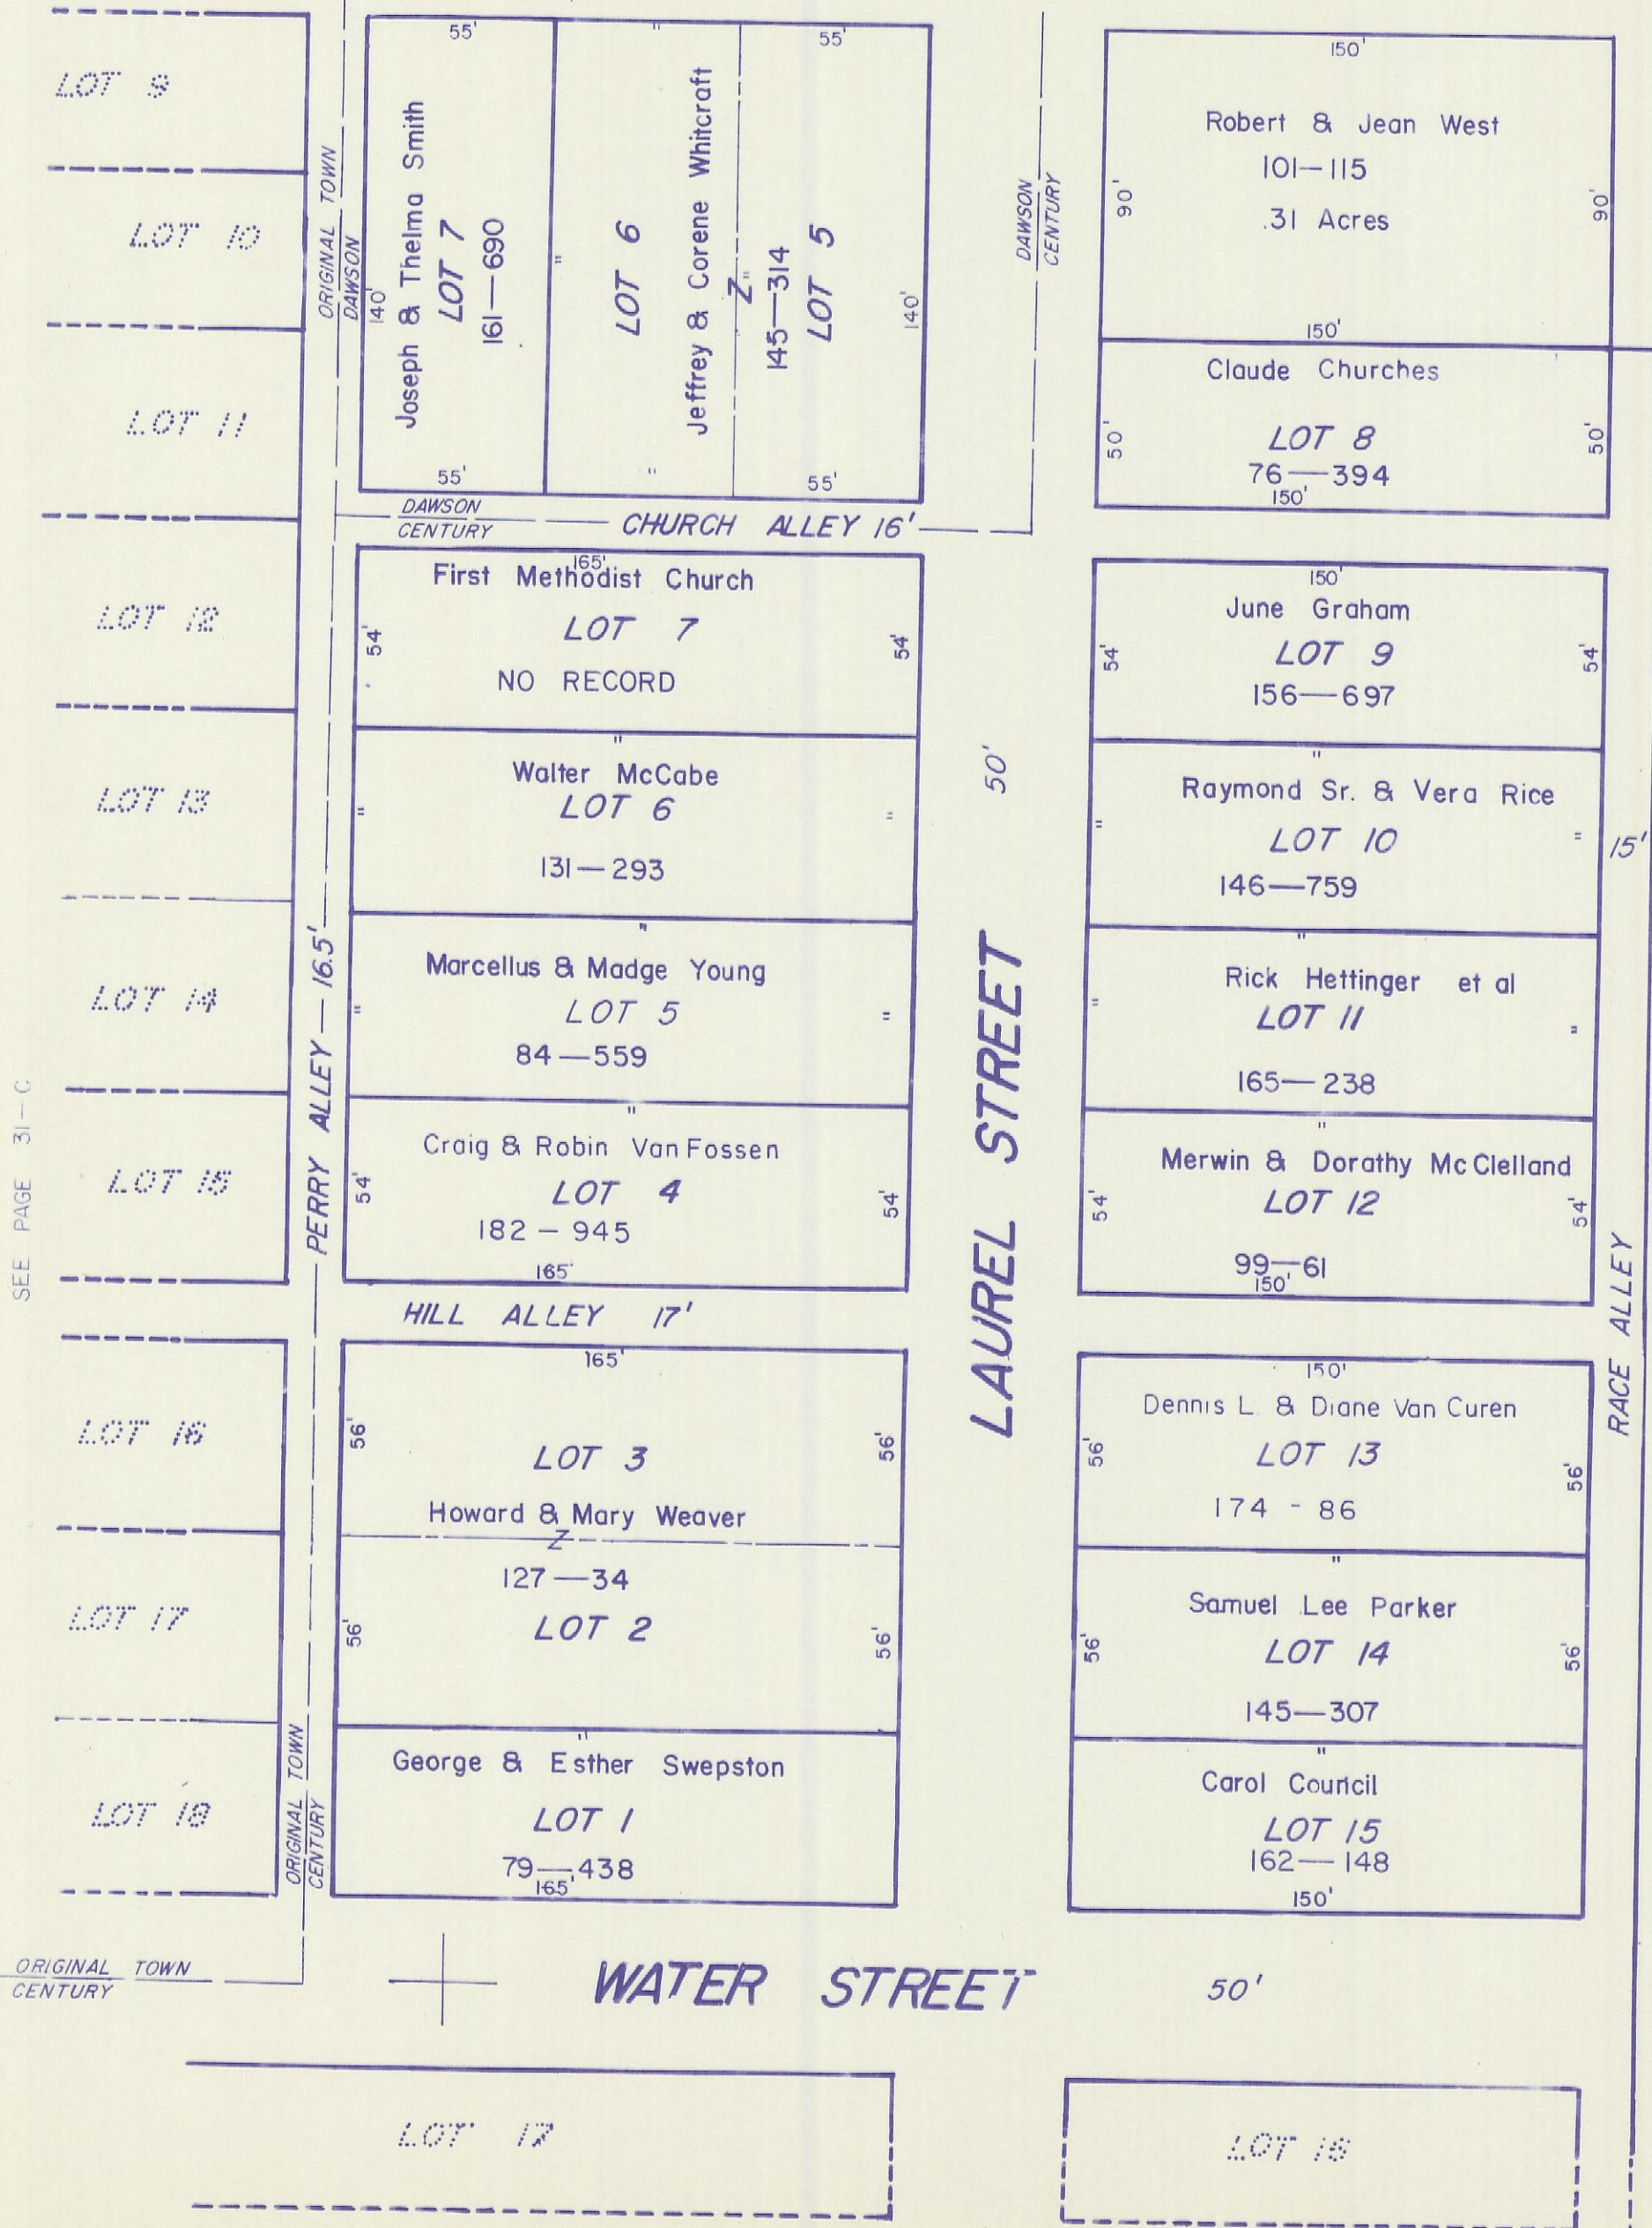

HOCKING COUNTY

PERRY TWP.

SEC. 31 T 12 R 19

LAURELVILLE

31-D

SEE PAGE 31-B

SEE PAGE 31-C

ORIGINAL TOWN CENTURY

SEE PAGE 31-F

DAWSON Pt., & CENTURY Pt.

LAURELVILLE 31-D