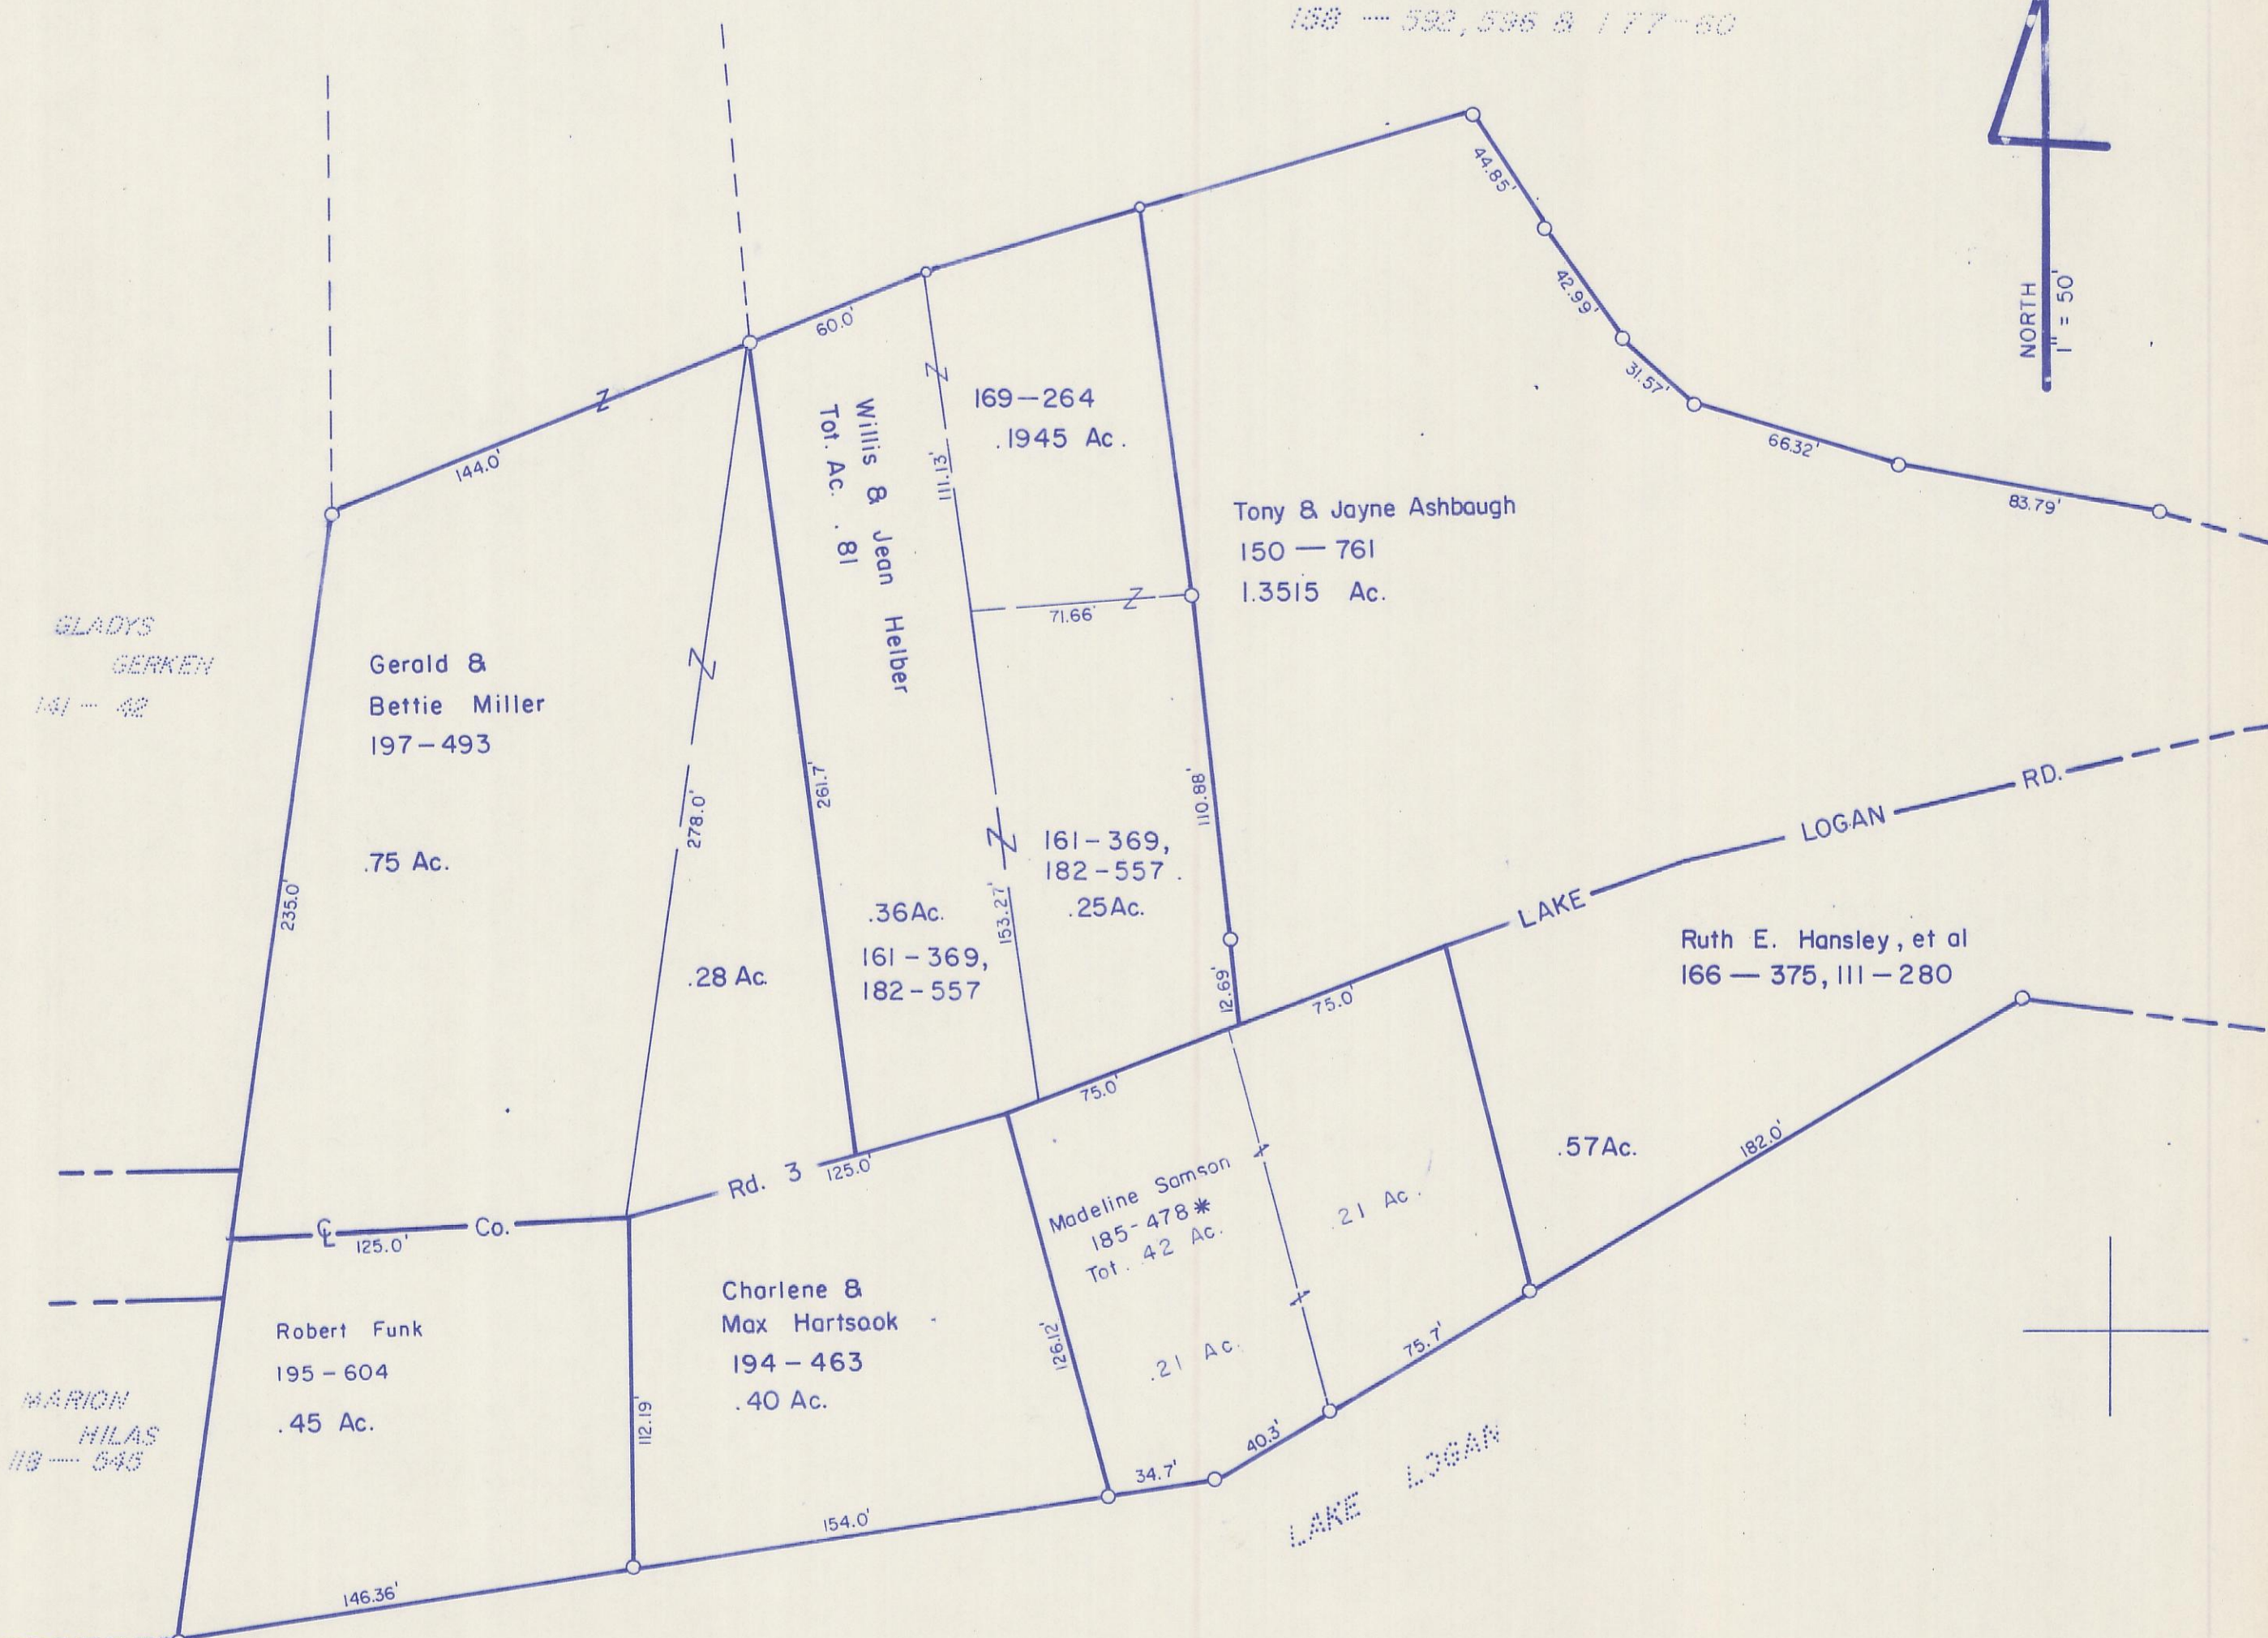

HOCKING COUNTY

FALLS TWP

SEC. 16 T 14 R 17

Scale 1" = 50'

16 - B

PAULINE ROBINSON
158 --- 592, 596 & 177-80

GLADYS
GERKEN
141 --- 42

Gerald &
Bettie Miller
197-493
.75 Ac.

Willis & Jean
Helber
Tot. Ac. .81

169-264
.1945 Ac.

Tony & Jayne Ashbaugh
150 --- 761
1.3515 Ac.

161-369,
182-557
.25 Ac.

.36 Ac.
161-369,
182-557

Ruth E. Hansley, et al
166 --- 375, 111 --- 280

Madeline Somson
185-478*
Tot. 42 Ac.

Charlene &
Max Hartsaok
194-463
.40 Ac.

Robert Funk
195-604
.45 Ac.

MARION
HILAS
119 --- 545

PAGE 16-A

E 1/2 NW pt. SEC. 16

16-B