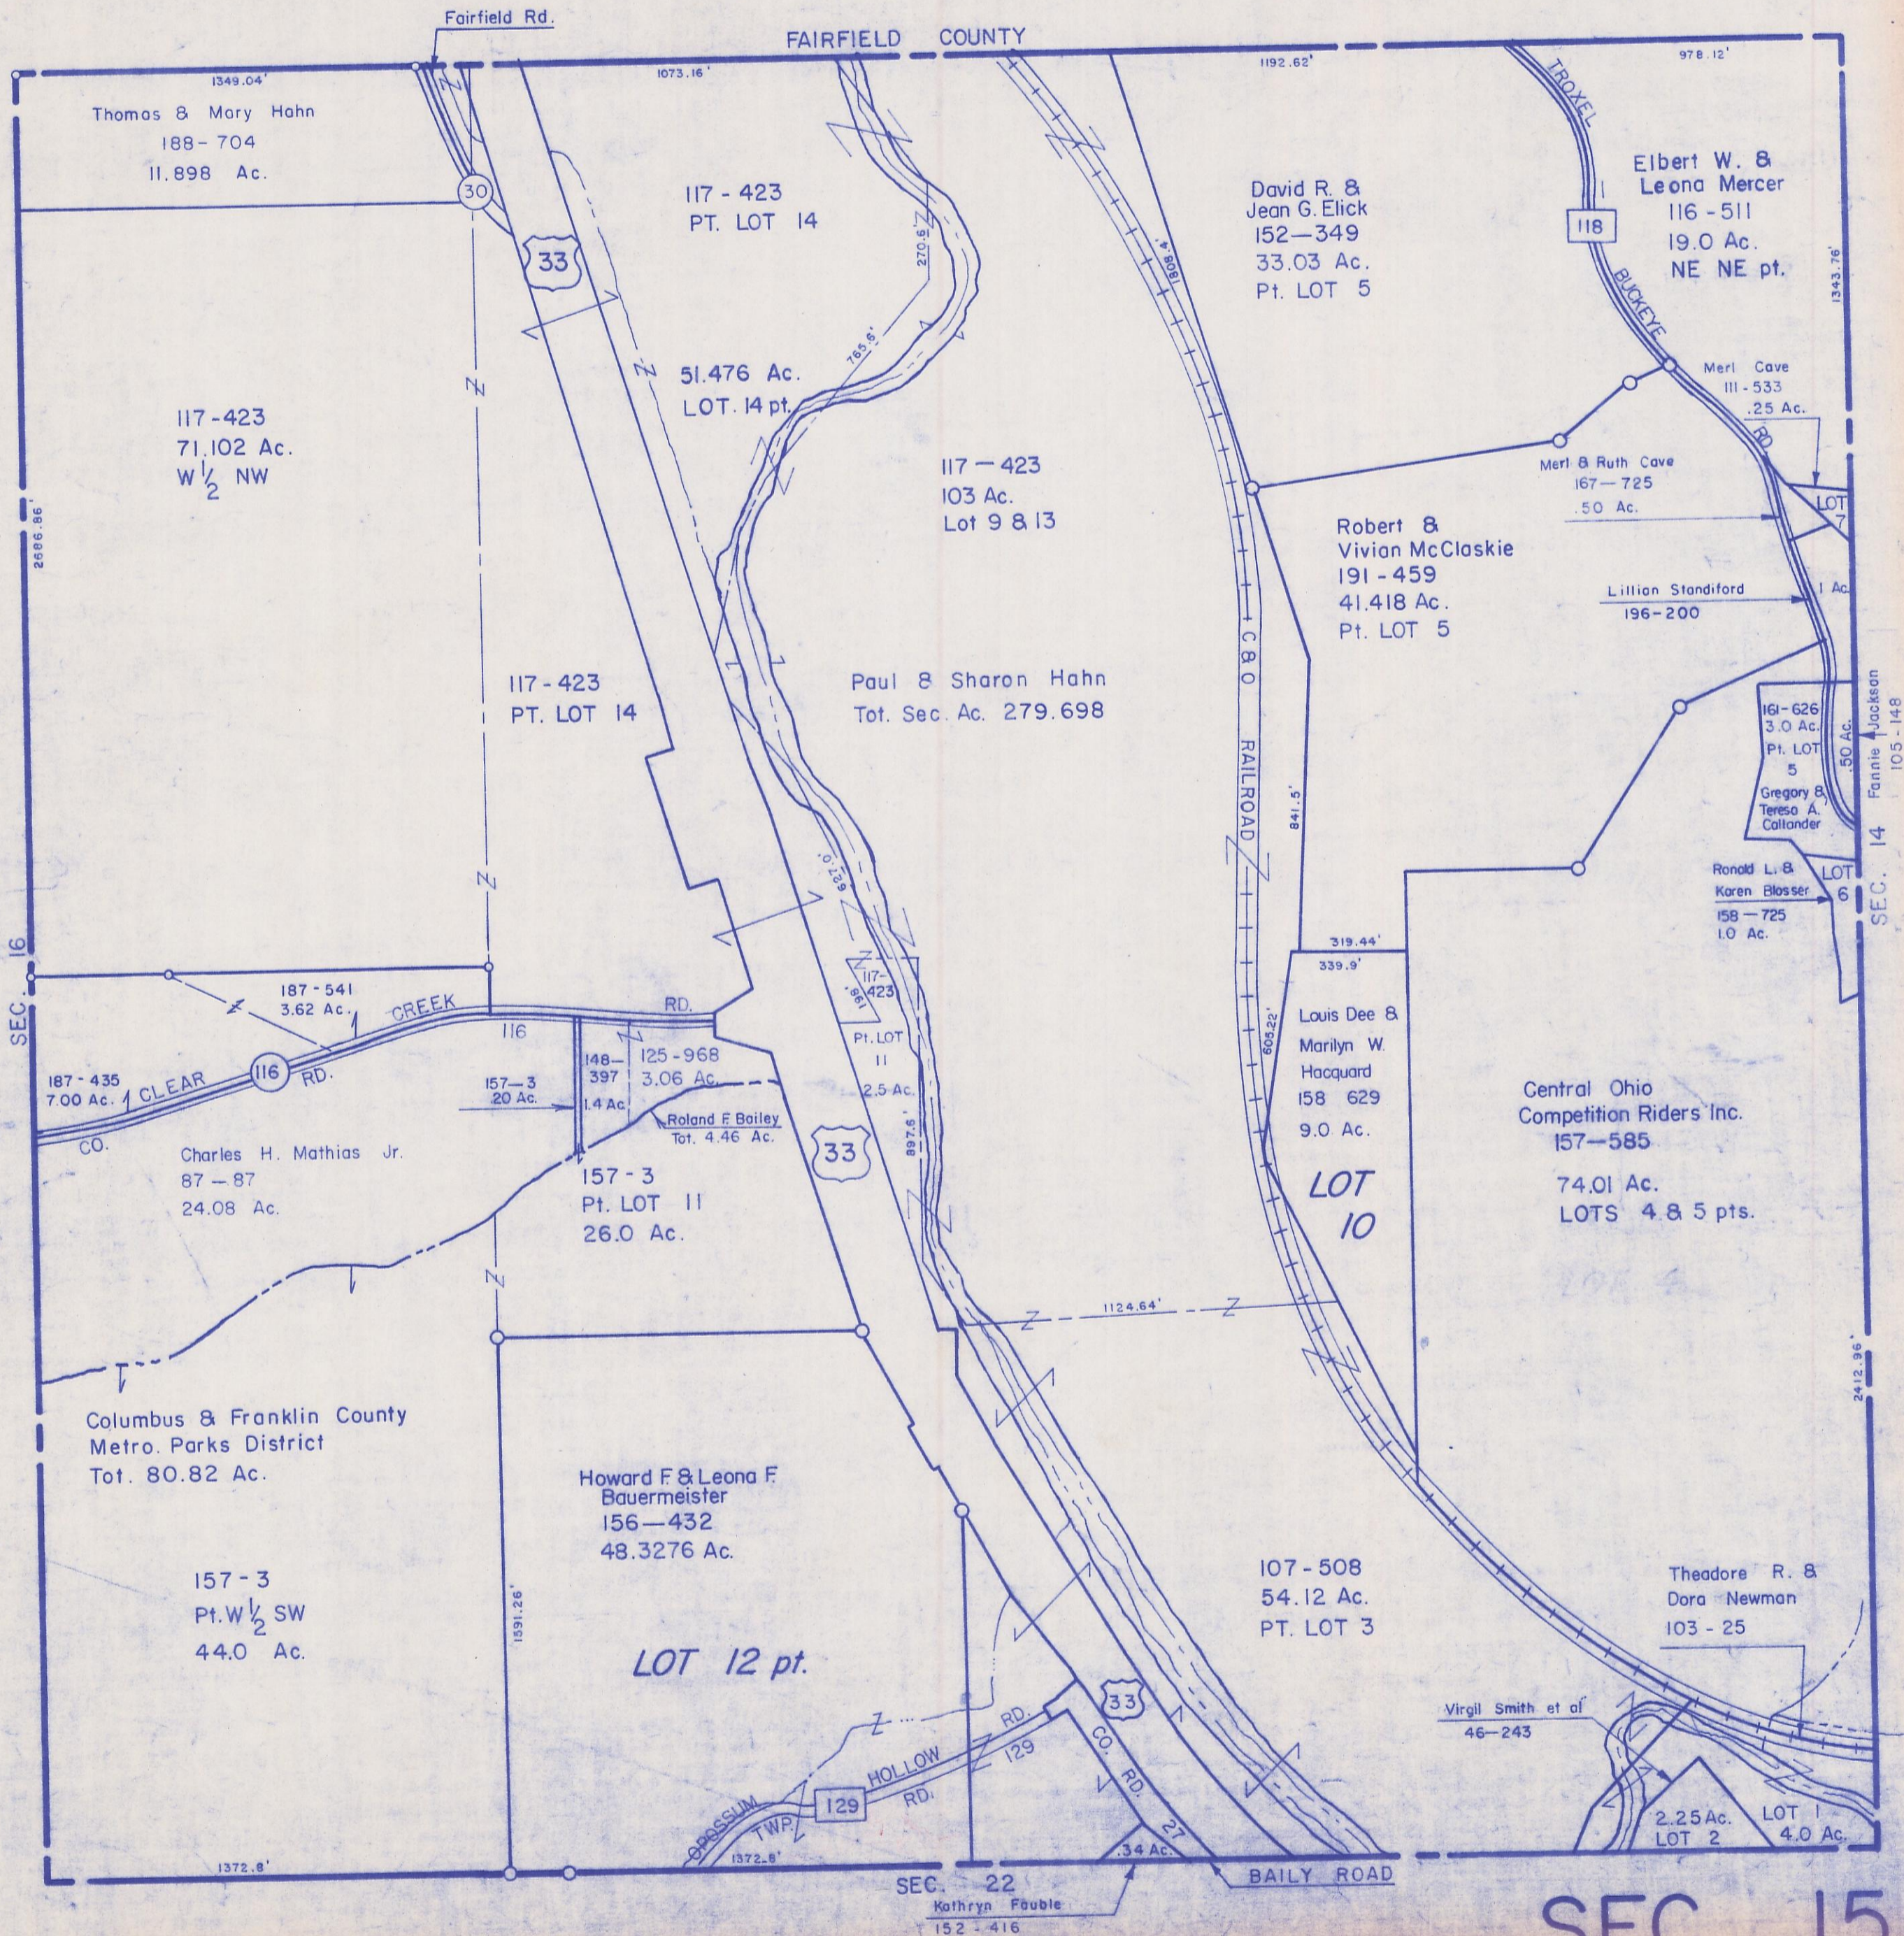

HOCKING COUNTY

GOOD HOPE TWP.

SEC. 15 T-13, R-18

SCALE 1"=400'

SEC. 15