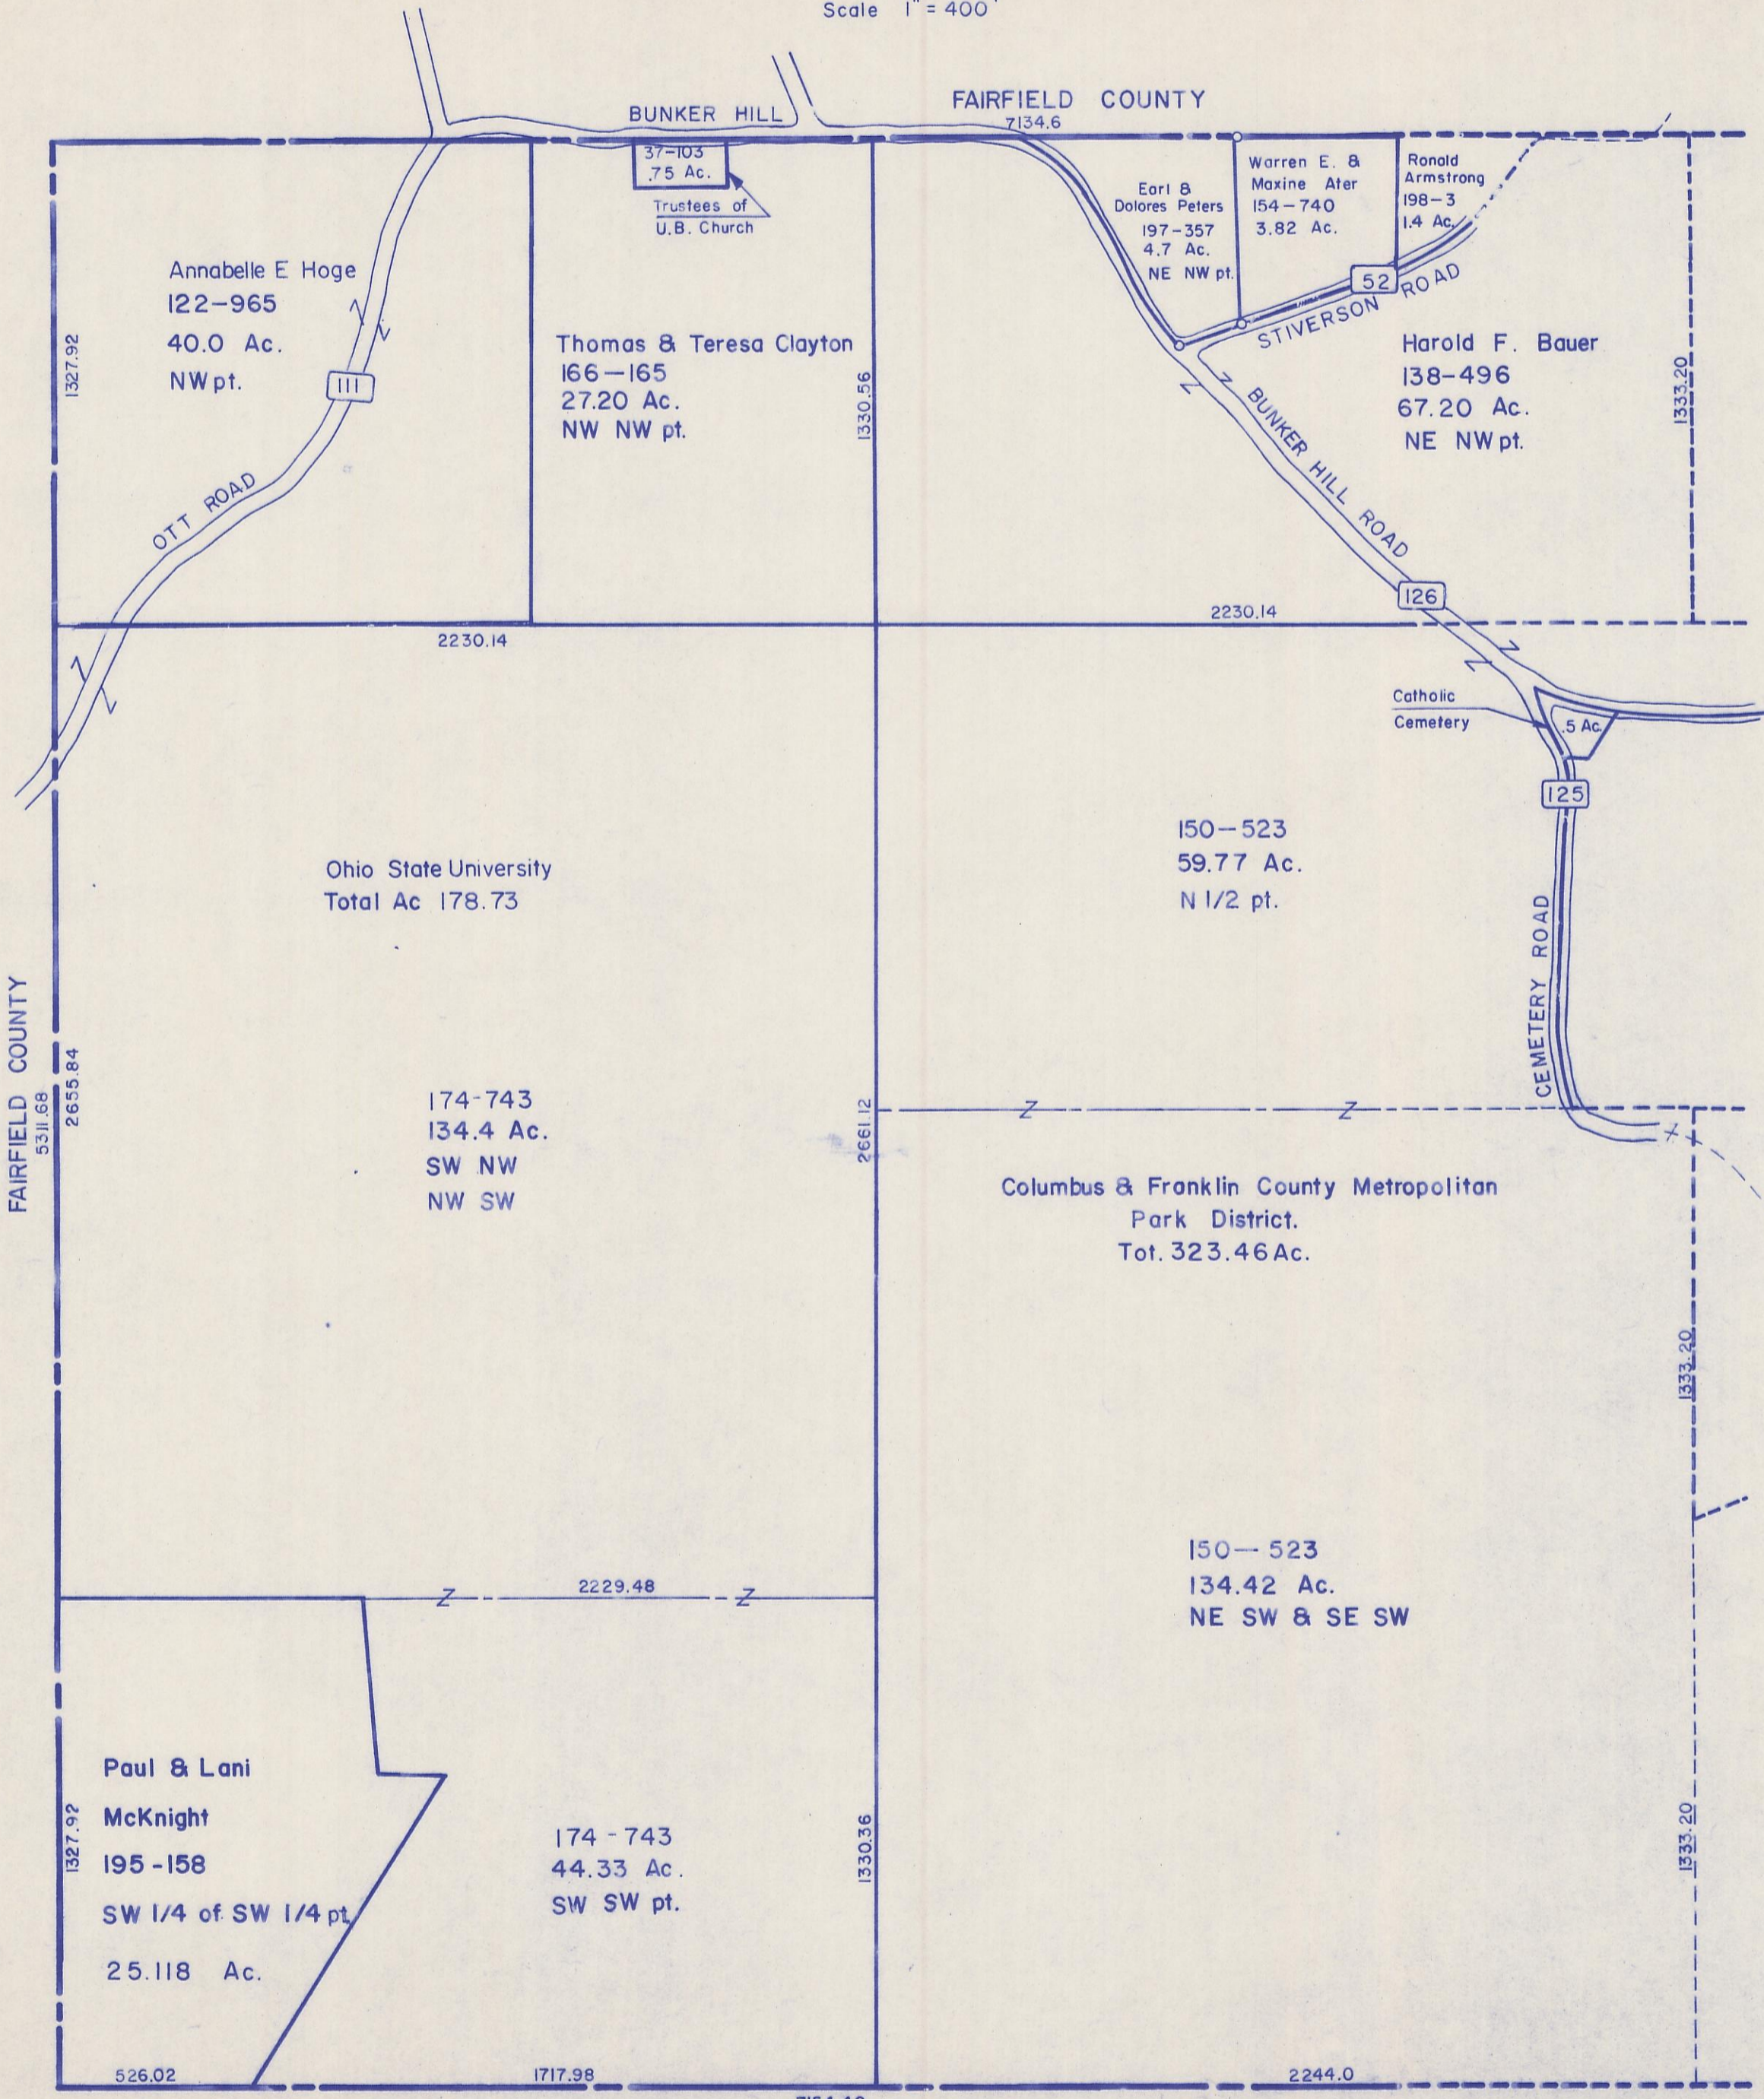

HOCKING COUNTY

GOOD HOPE

SEC. 18 Pt. T 13 R 18

Scale 1" = 400'

SEC 19

Sec. 18 pt.