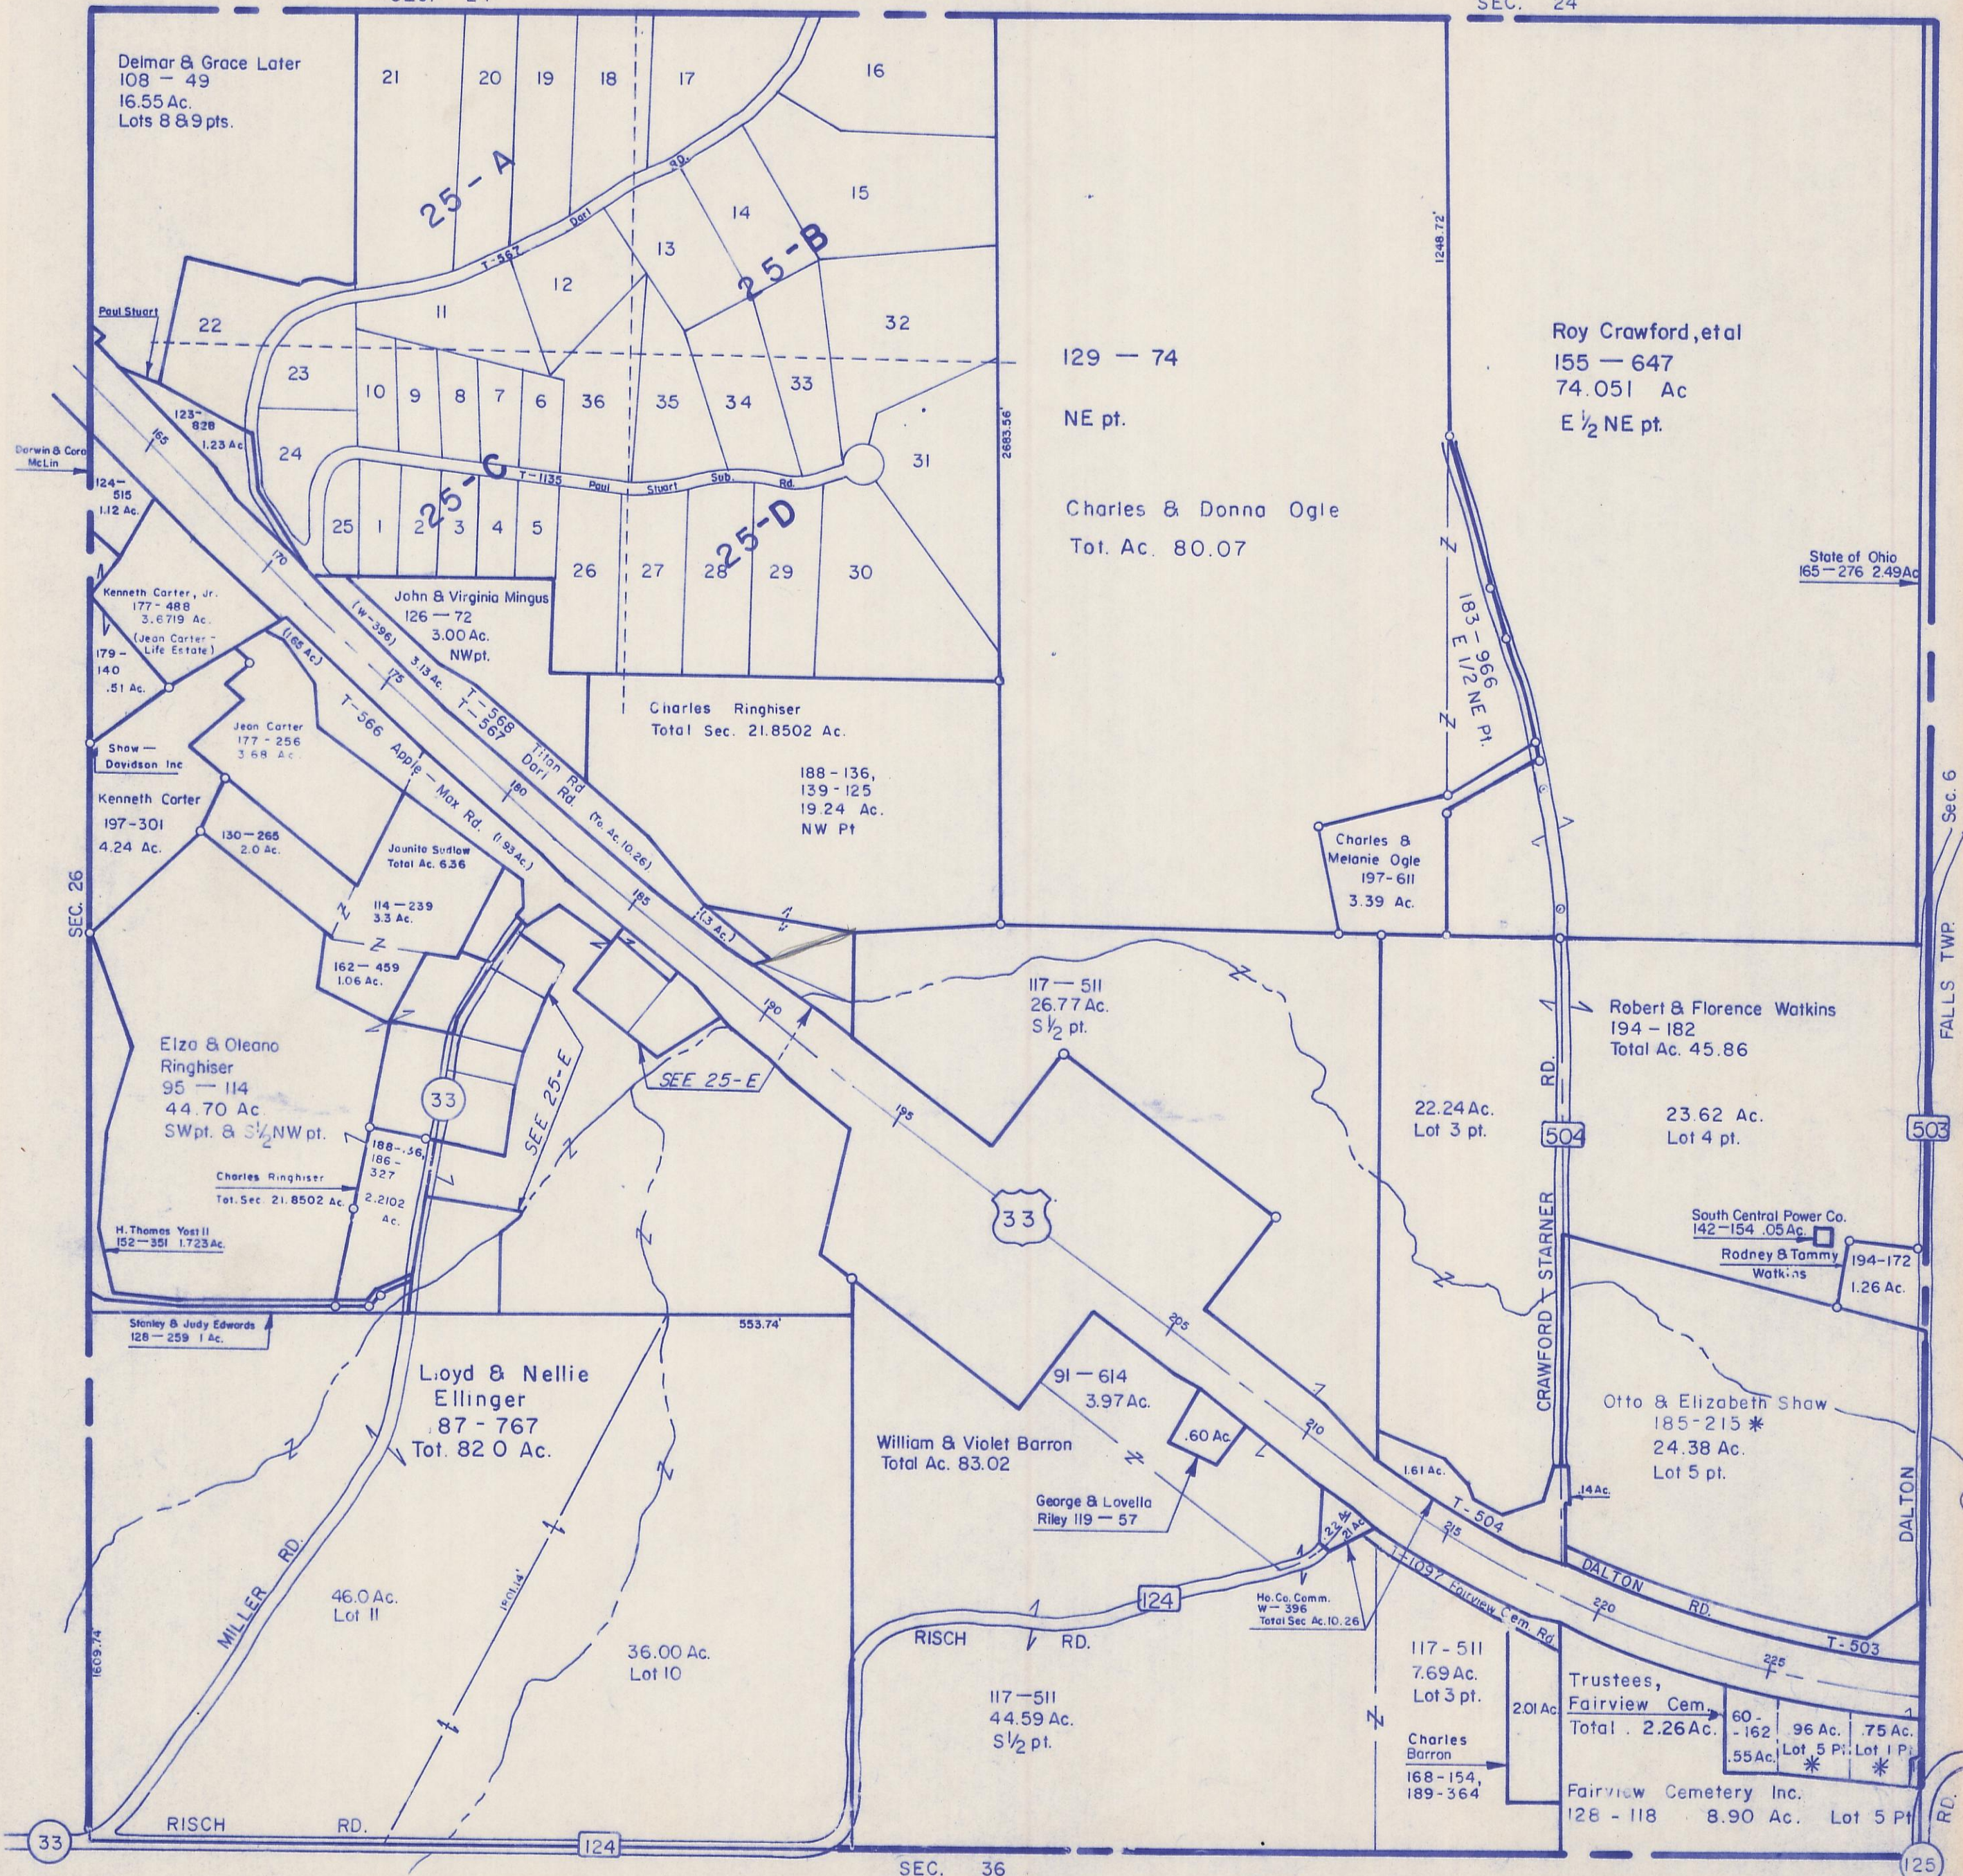

Scale 1" = 400'

SEC. 24

SEC. 24

Sec. 25

FALLS TWP. DALTON RD. FAIRVIEW CIRCLE