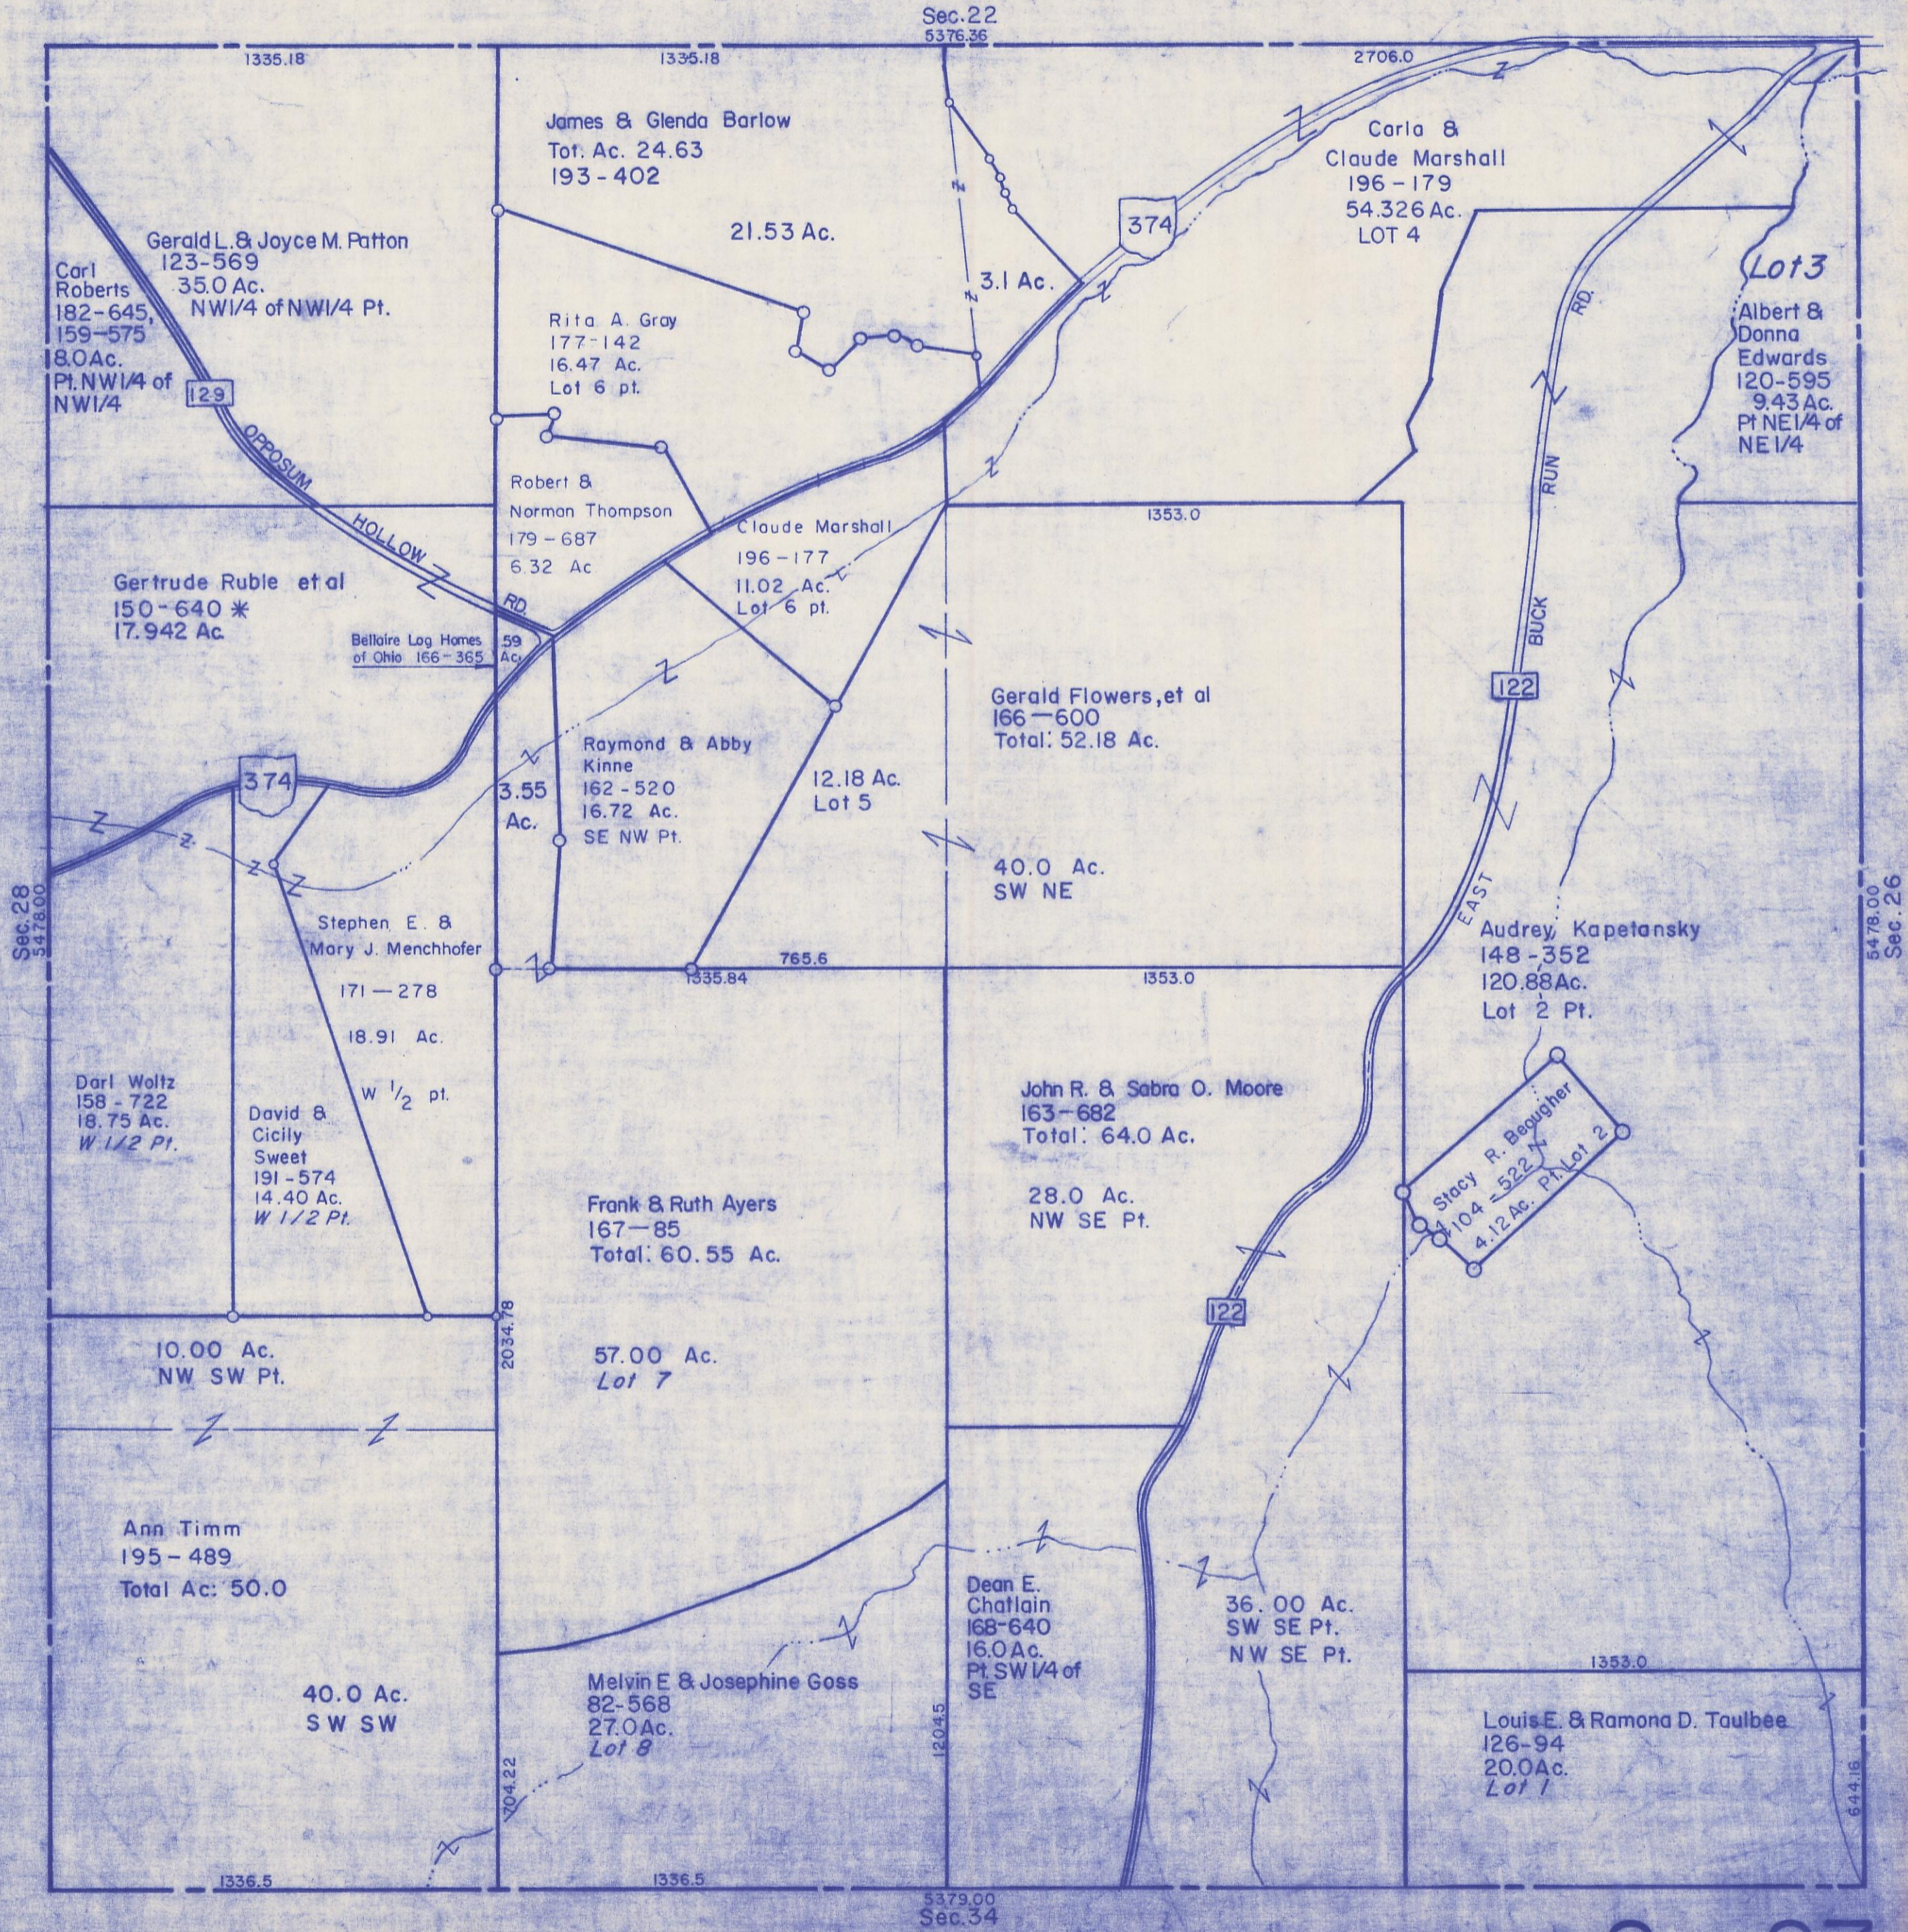

HOCKING COUNTY

Sec.27 T13 R18

GOOD HOPE TWP.

Scale=1"=400'

Sec.27