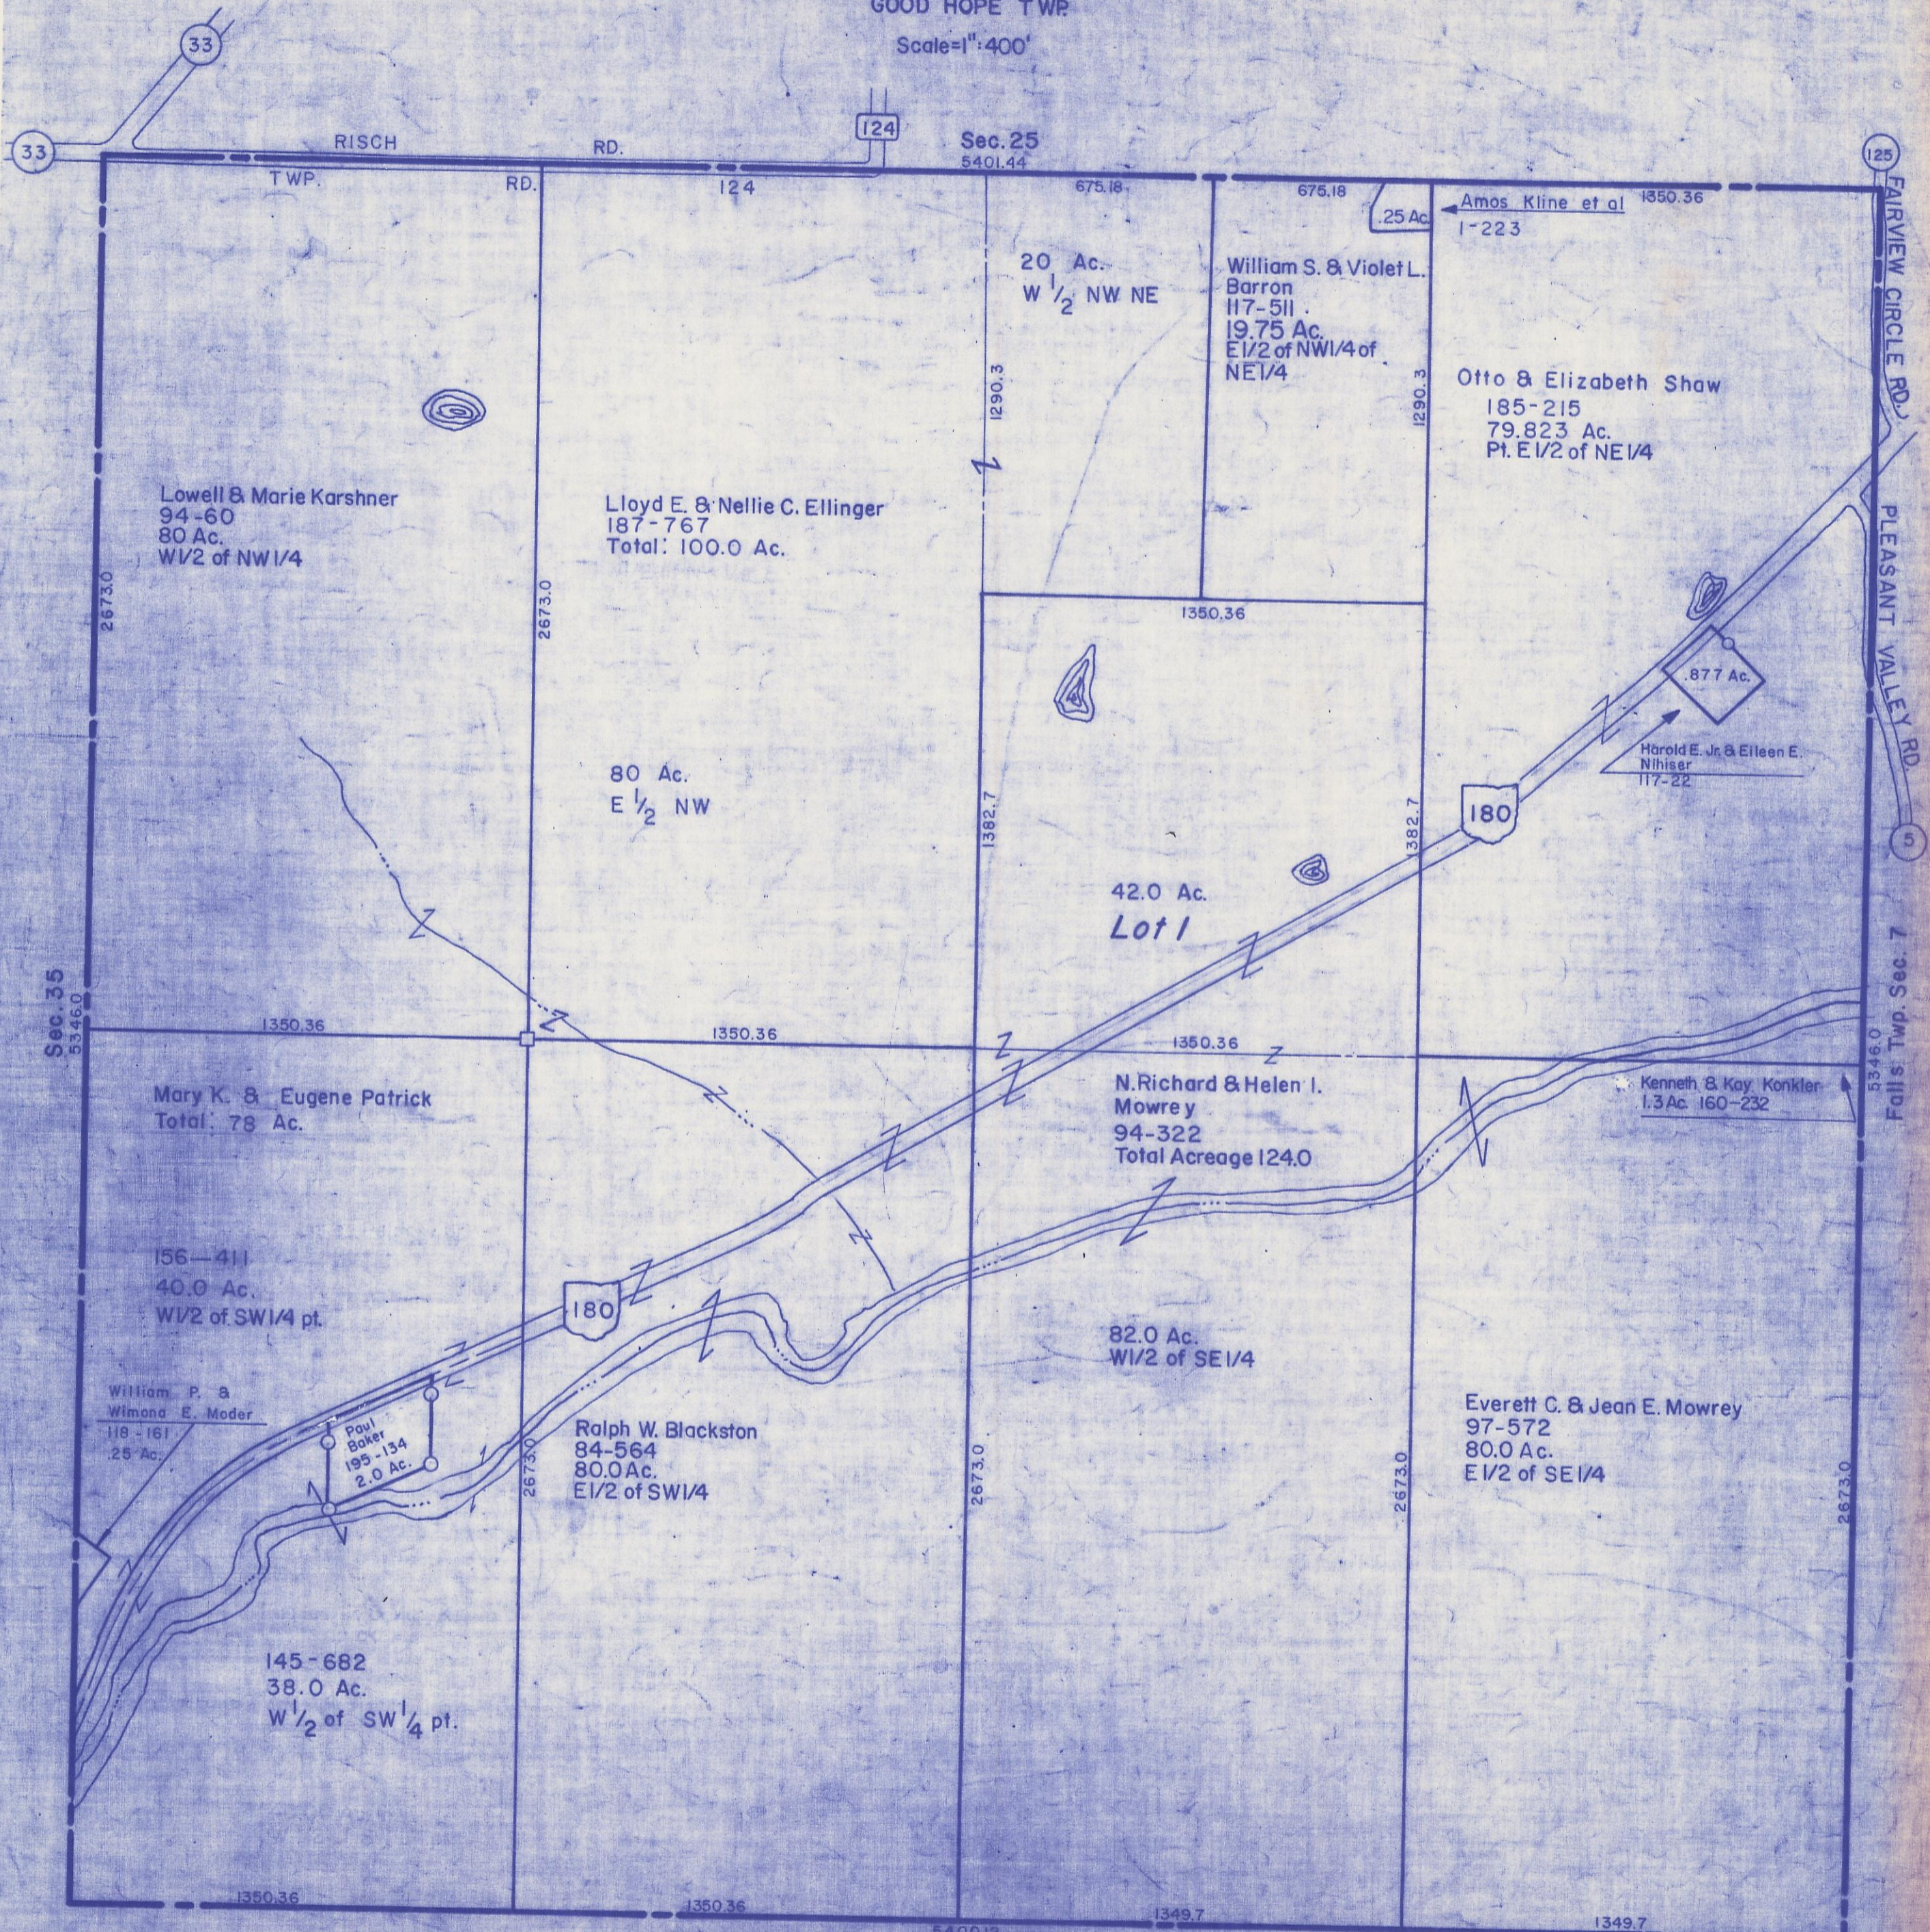

HOCKING COUNTY

Sec.36 T.13 R.18

GOOD HOPE TWP

Scale=1"=400'

33

33

124

Sec. 25
5401.44

125

Sec. 35
5346.0

Falls Twp. Sec. 7
5346.0

Sec. 36

5400.12
Laurel Twp. Sec. 1