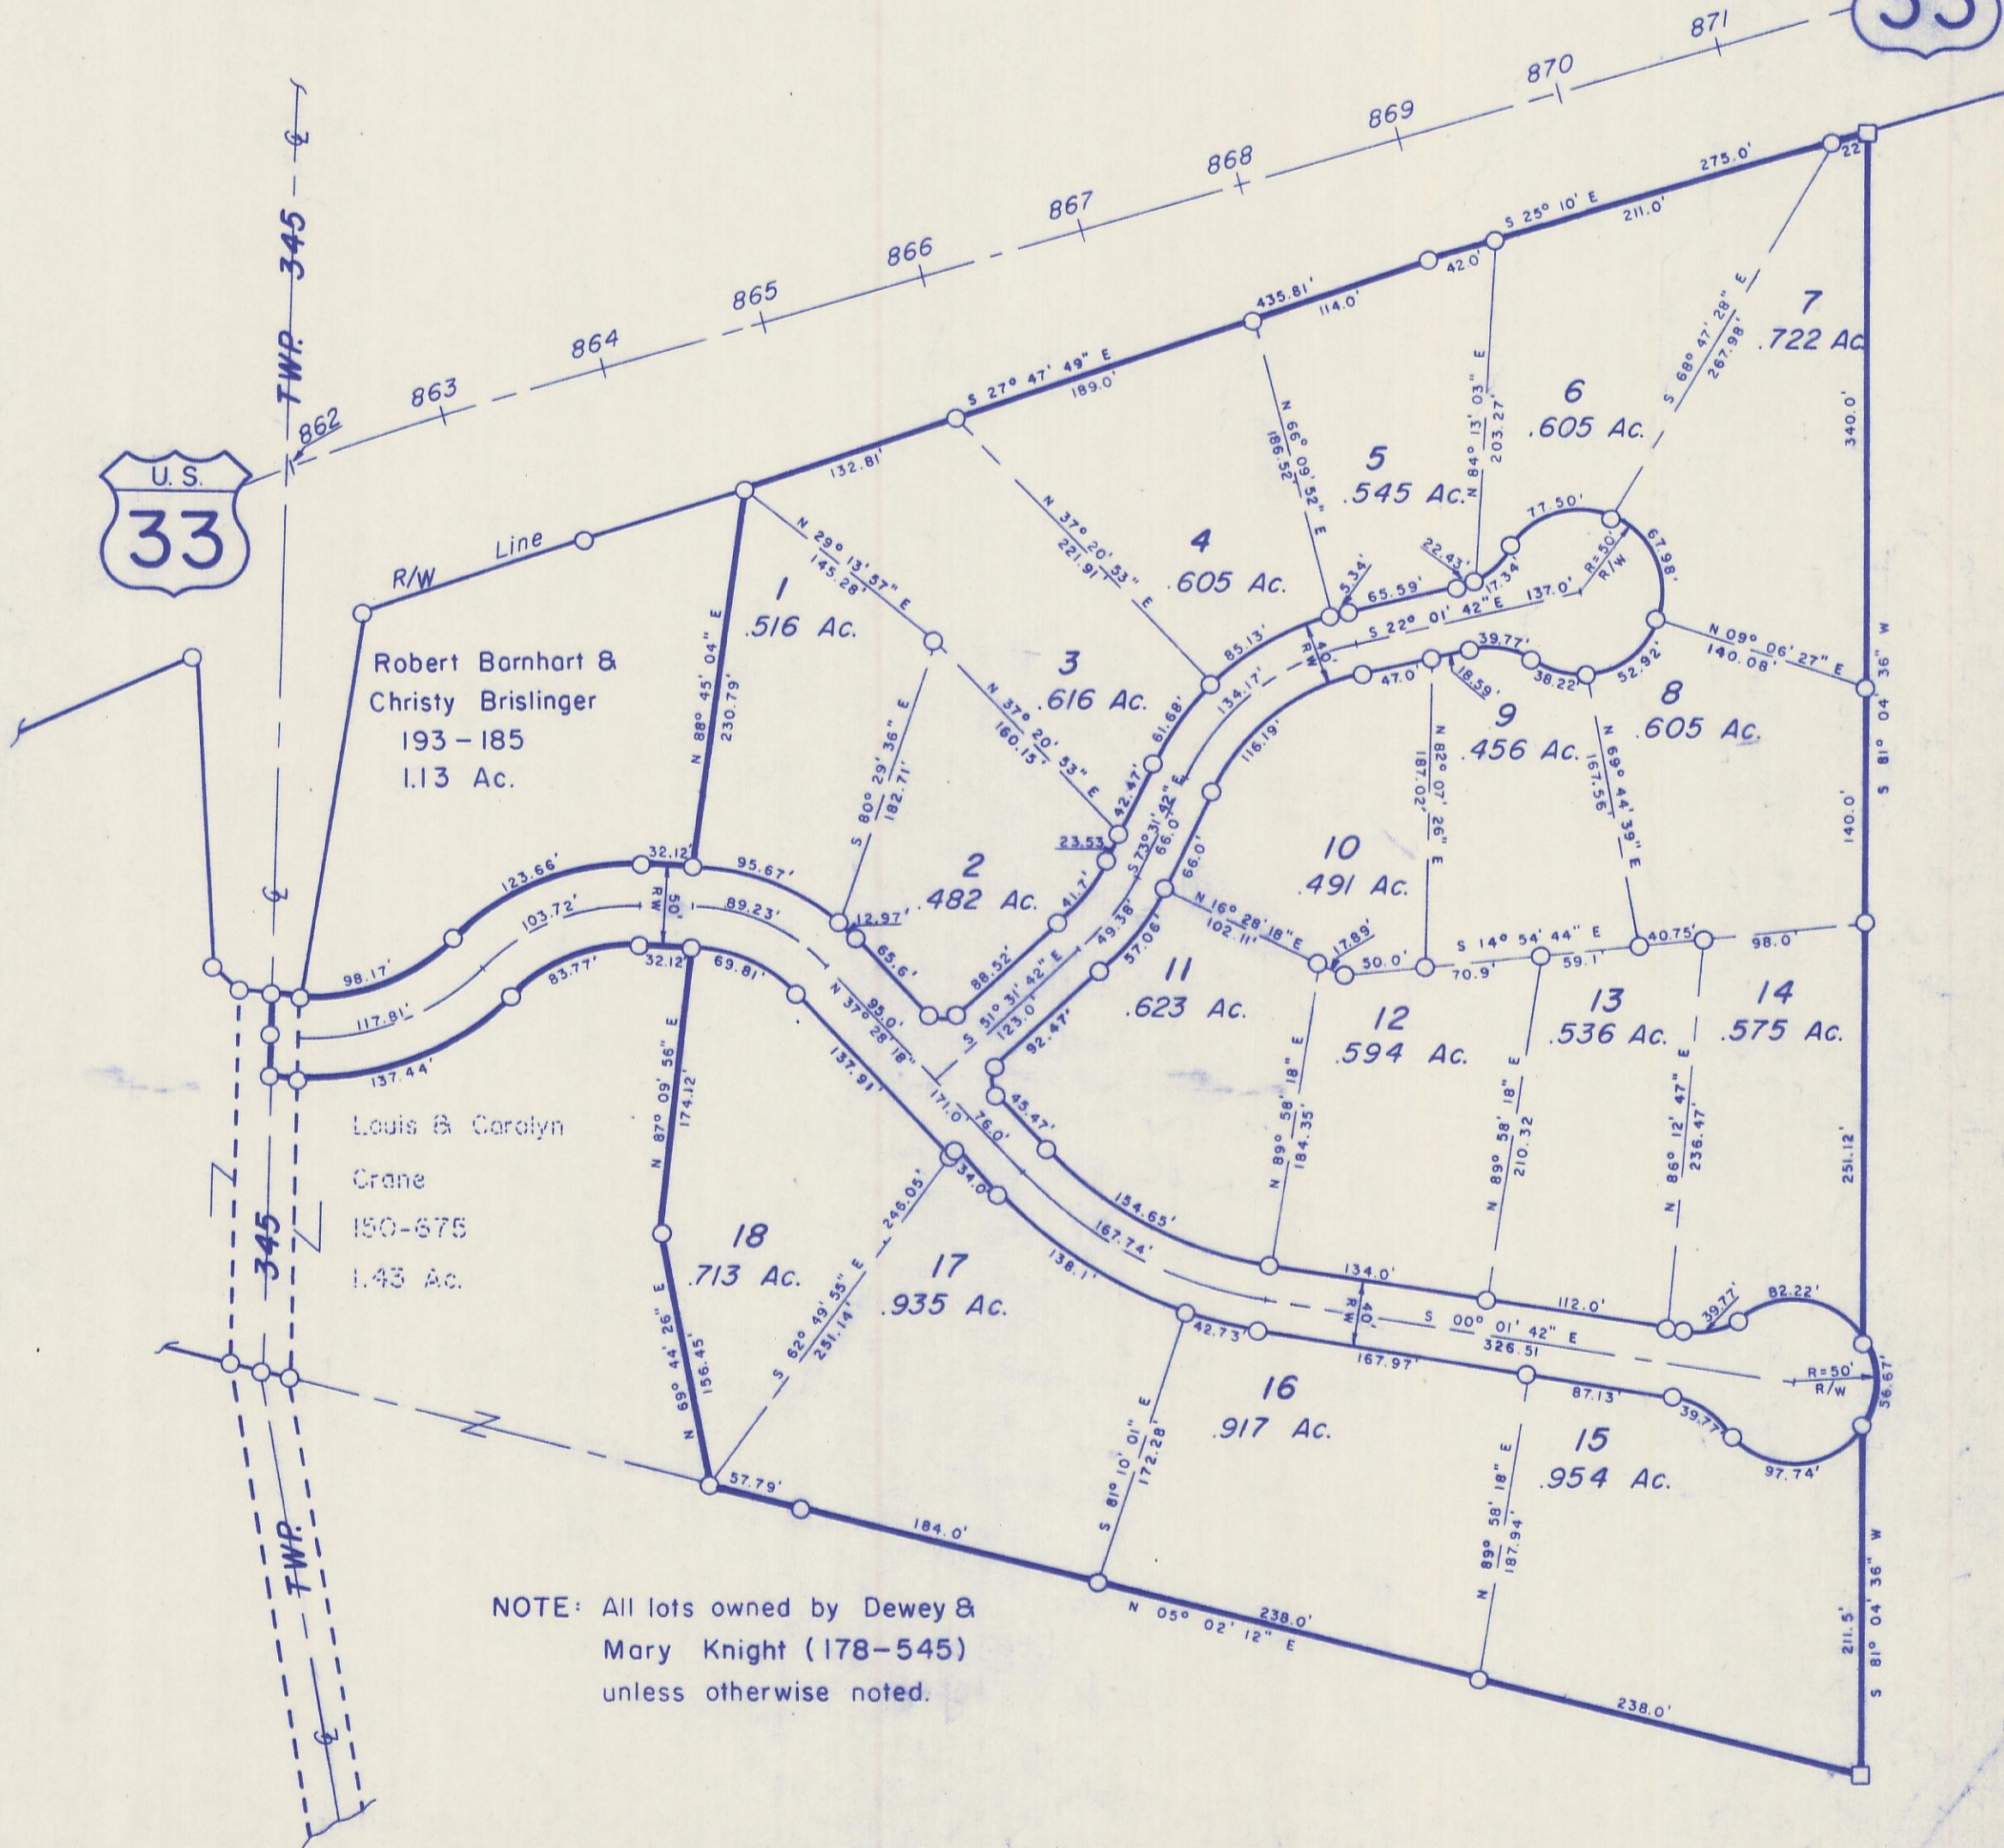

HOCKING COUNTY

Sec. 13 T13 R16

GREEN TWP

Scale: 1" = 100'

NOTE: All lots owned by Dewey & Mary Knight (178-545) unless otherwise noted.

WOODBURN MANOR