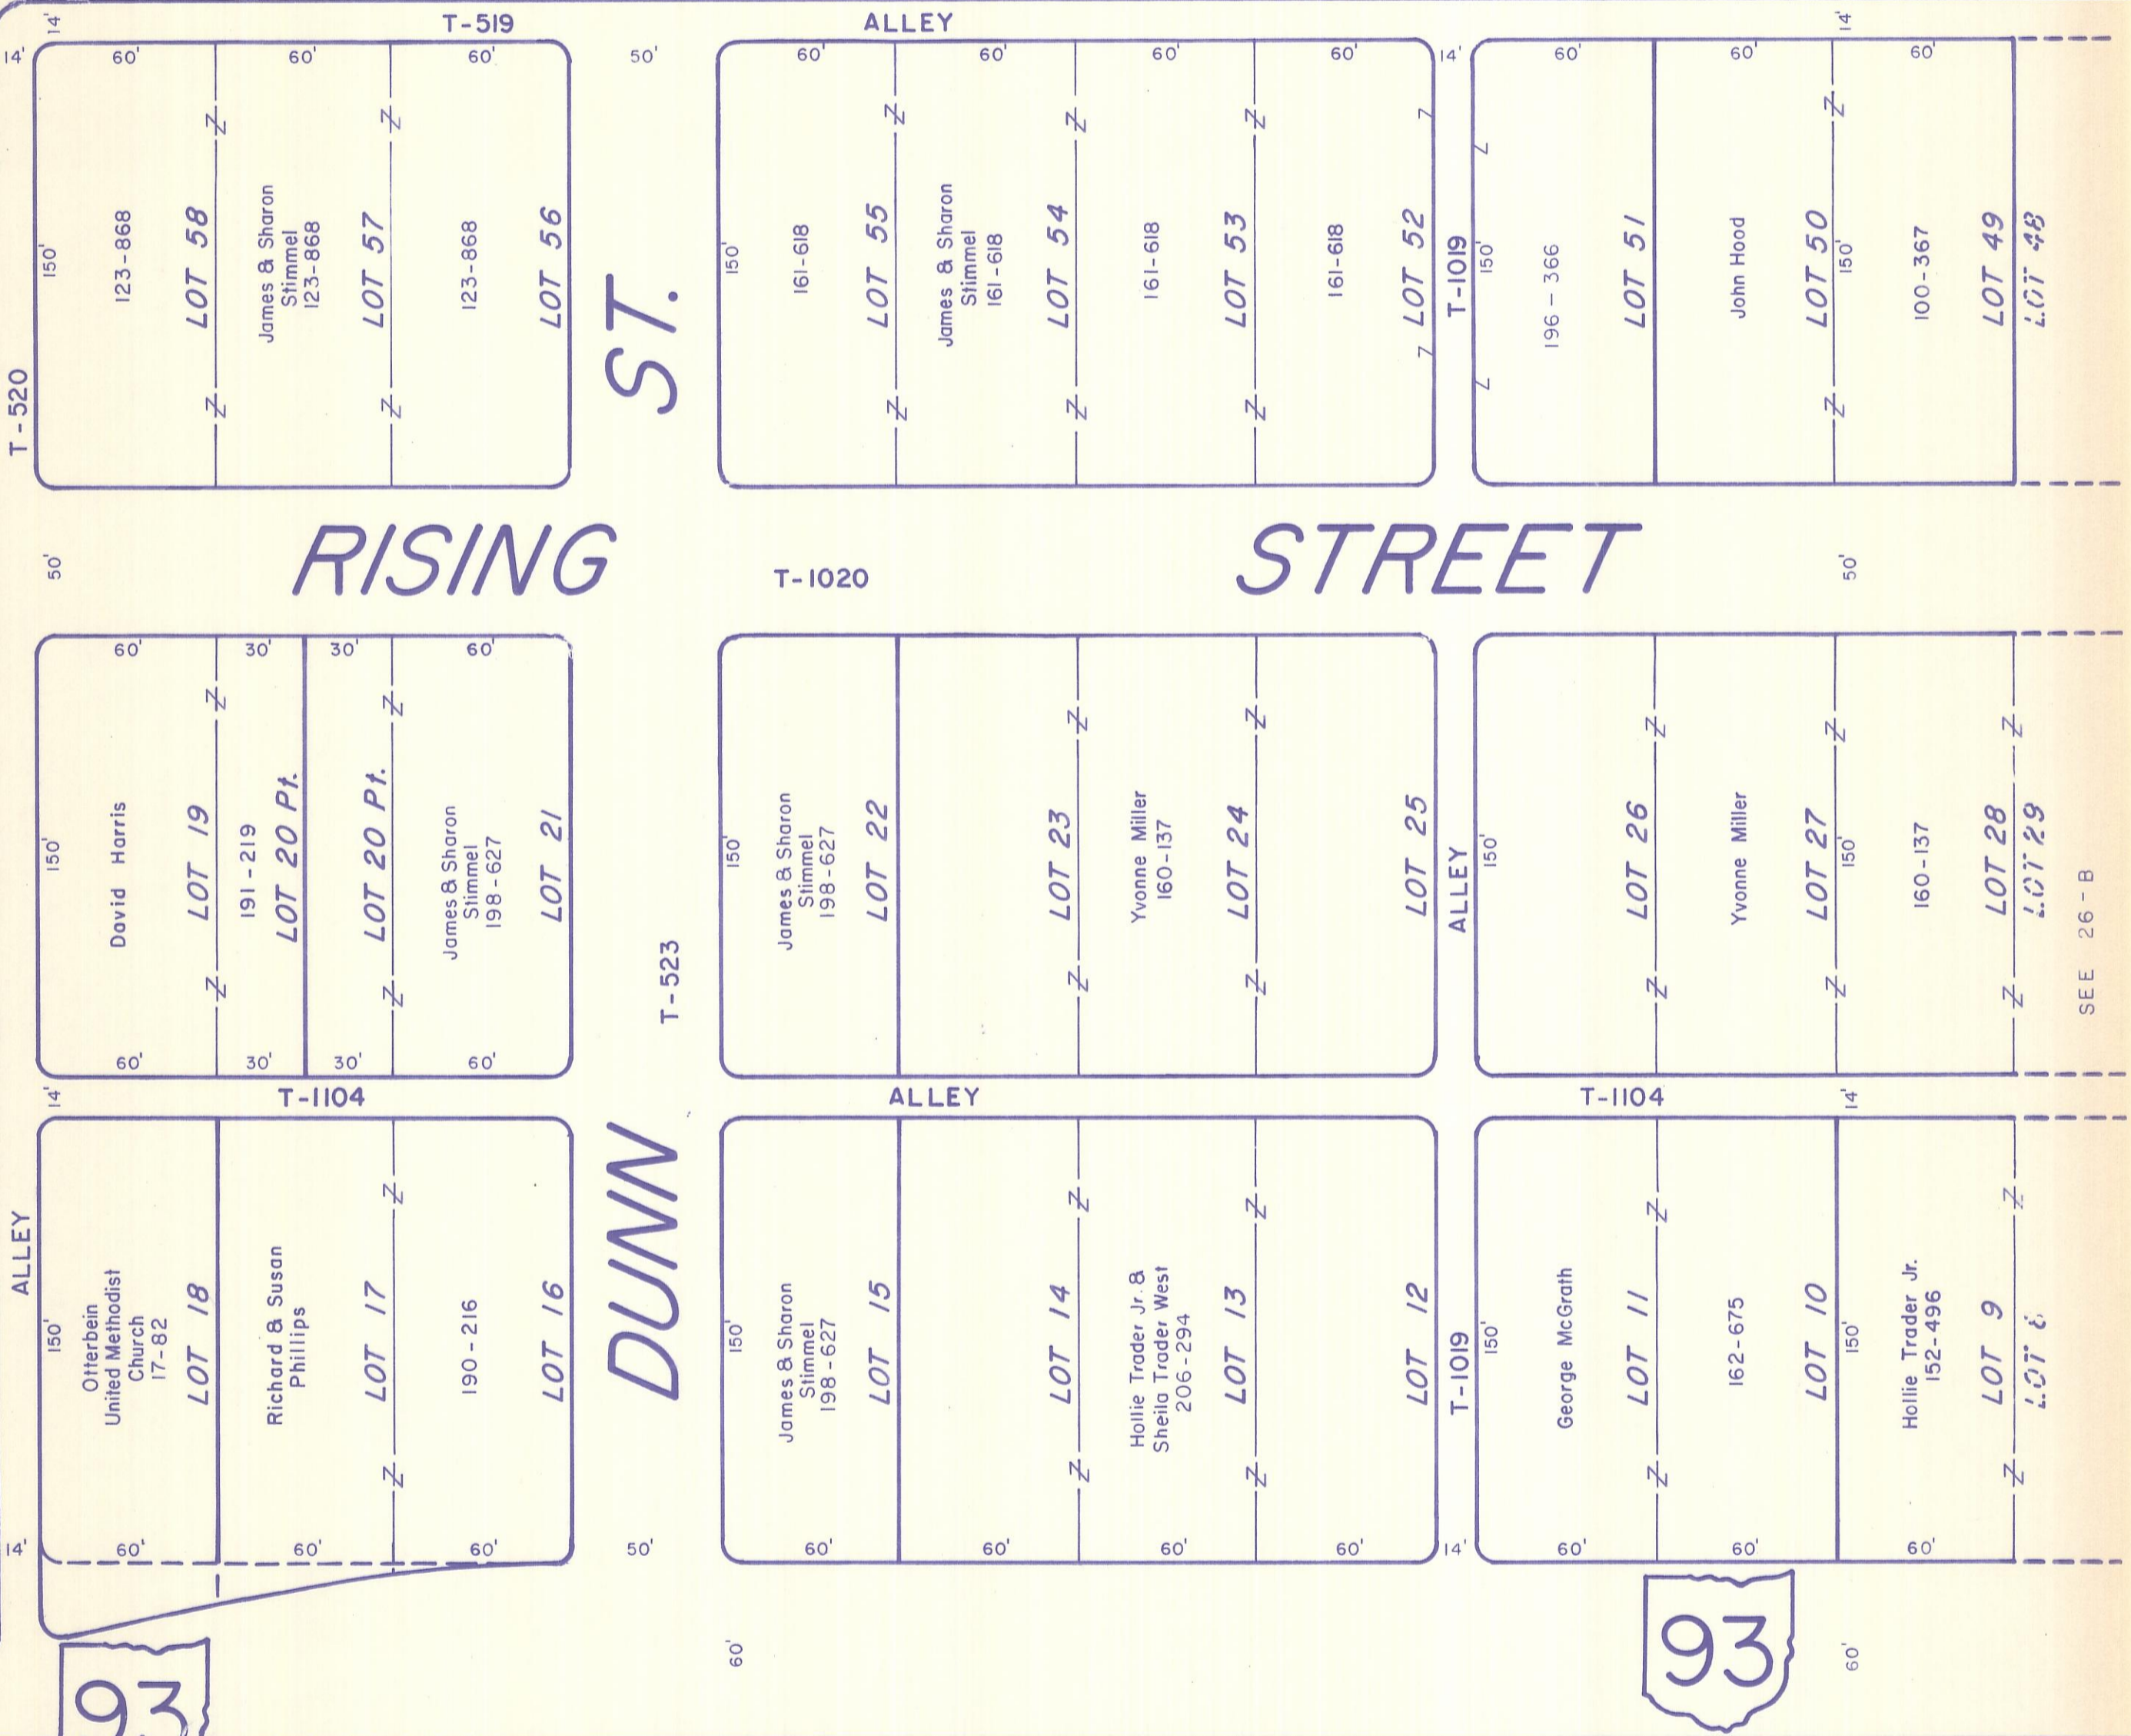

HOCKING COUNTY

FALLS GORE

SEC. 26 T 14 R 16

HAMLINVILLE
(NOW GORE)

26 - A

U.S.A.

U.S.A.

S 79° W

RISING

STREET

ST.

DUNN

N 79° E

U.S.A.

U.S.A.

(NOW GORE)
HAMLINVILLE 26-A