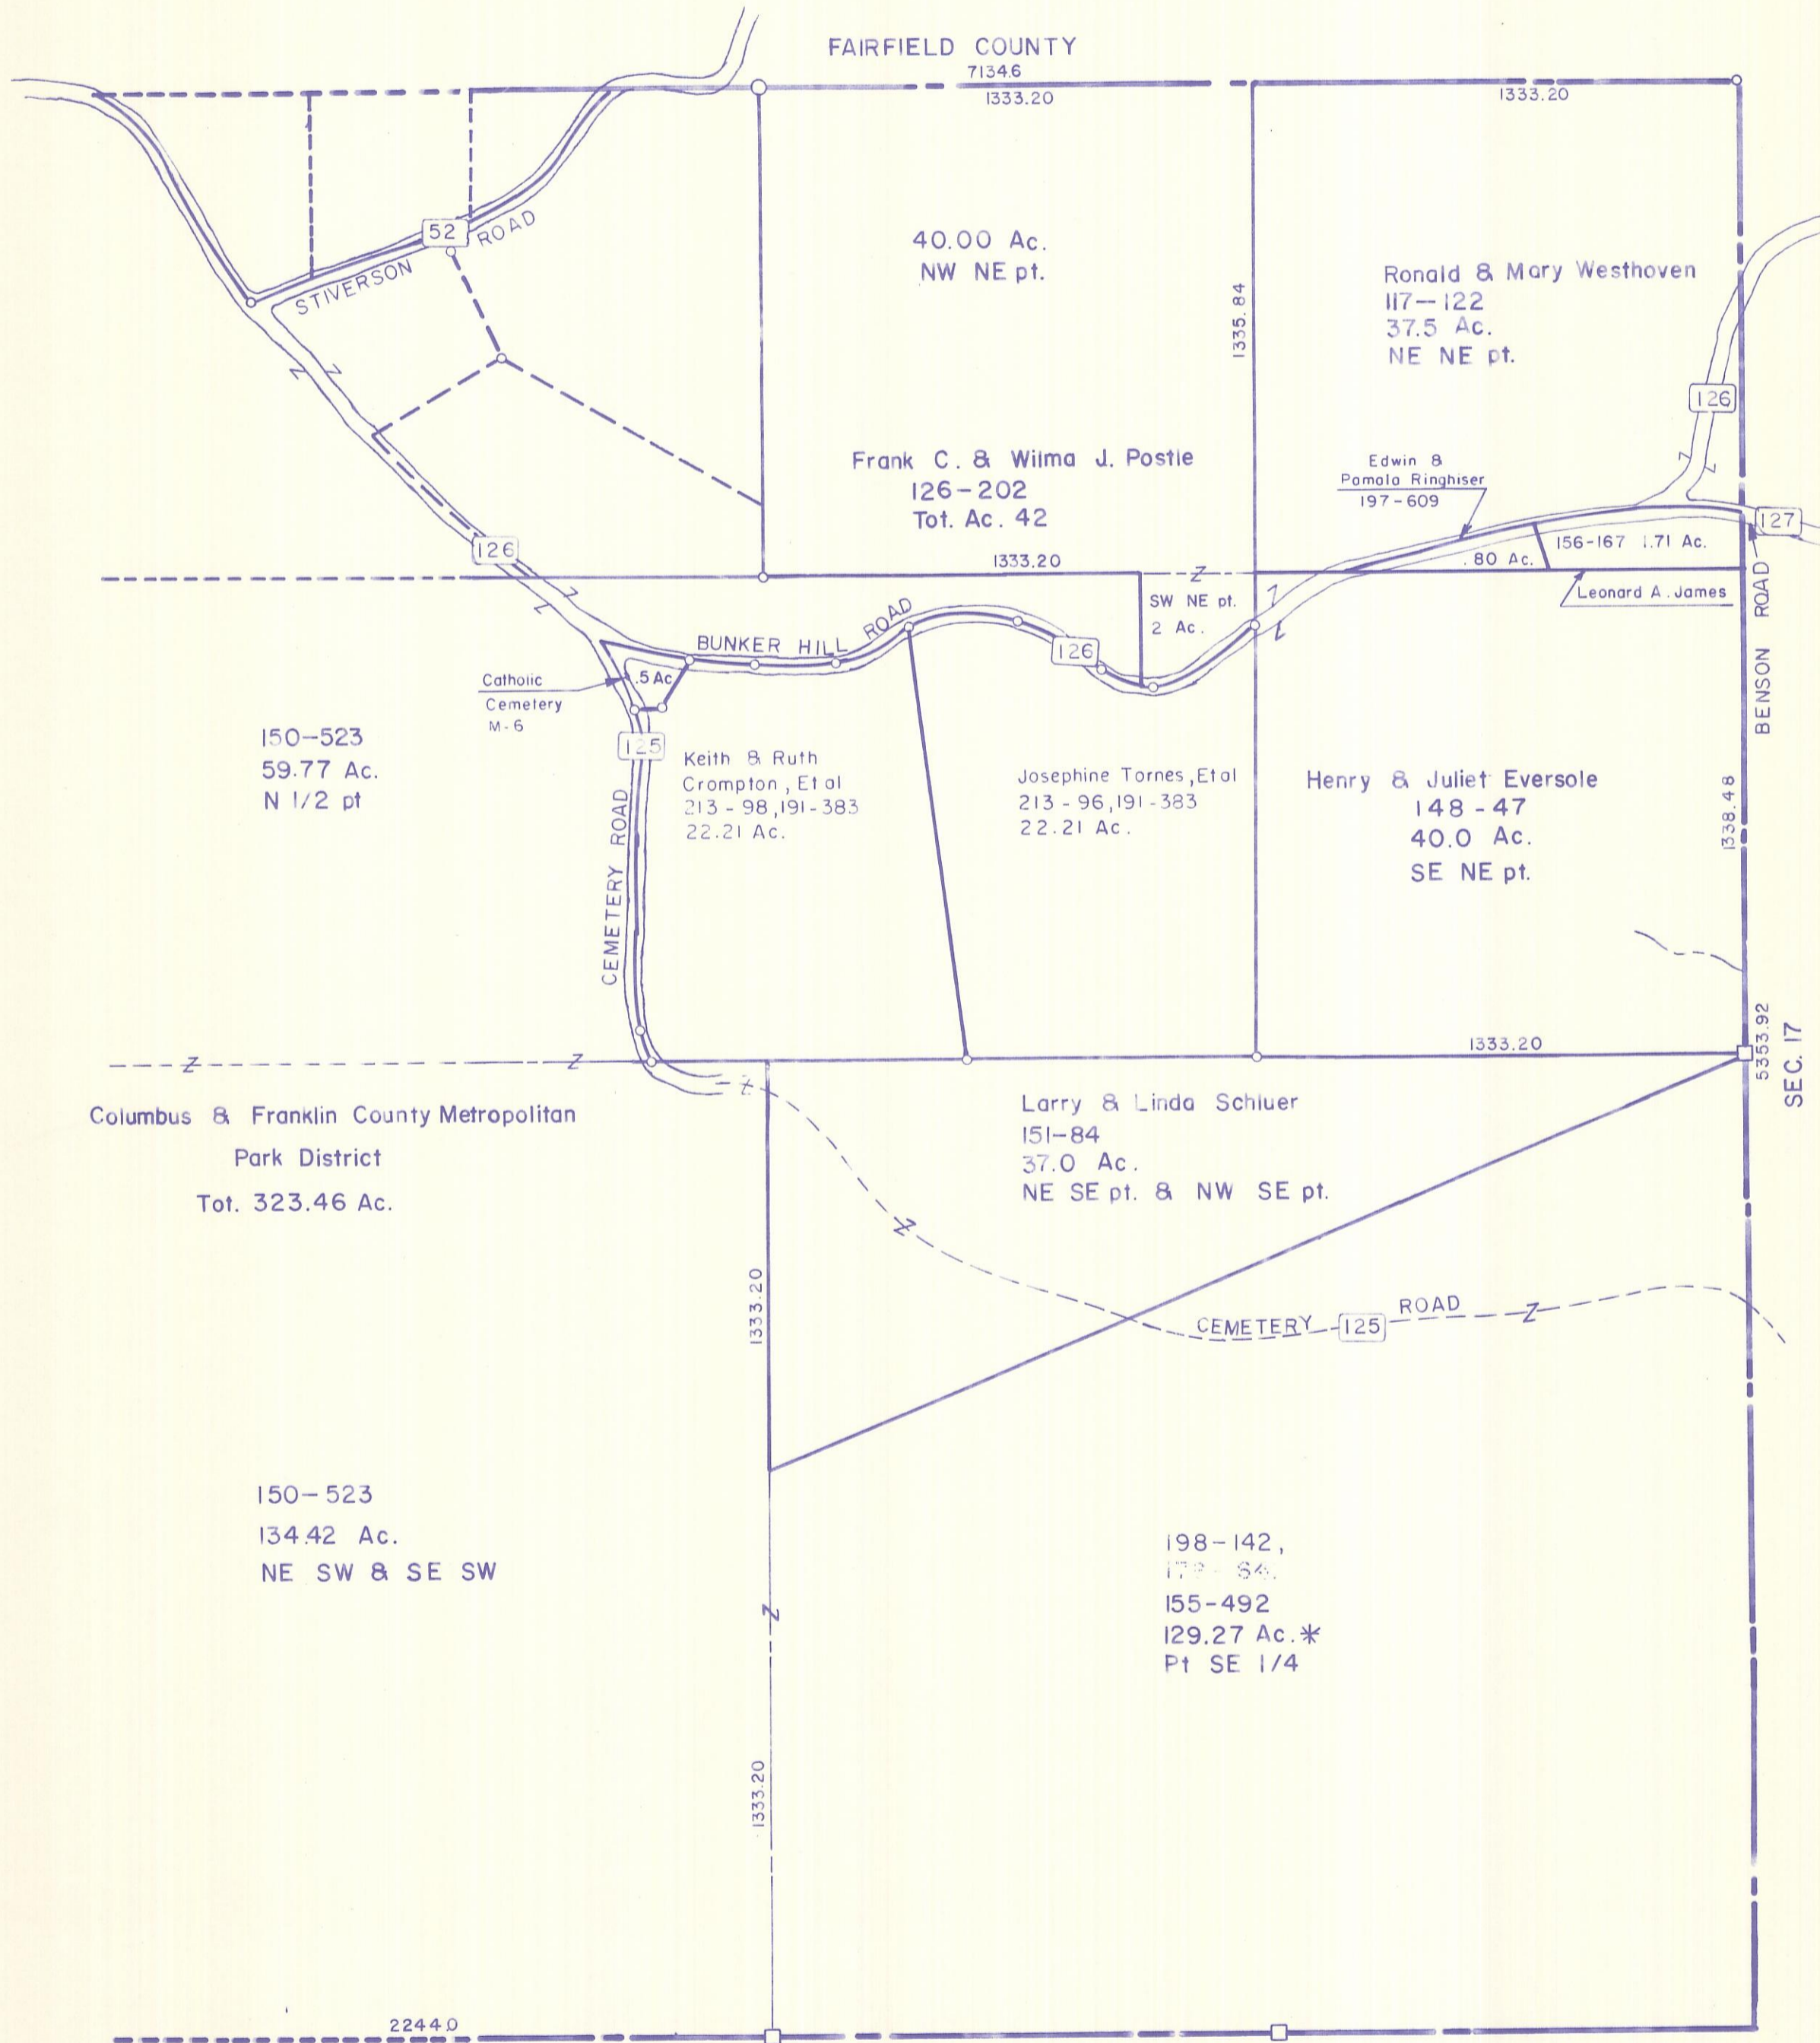

HOCKING COUNTY

GOOD HOPE

SEC. 18 Pt. T 13 R 18

Scale 1"=400'

Sec 18 pt.