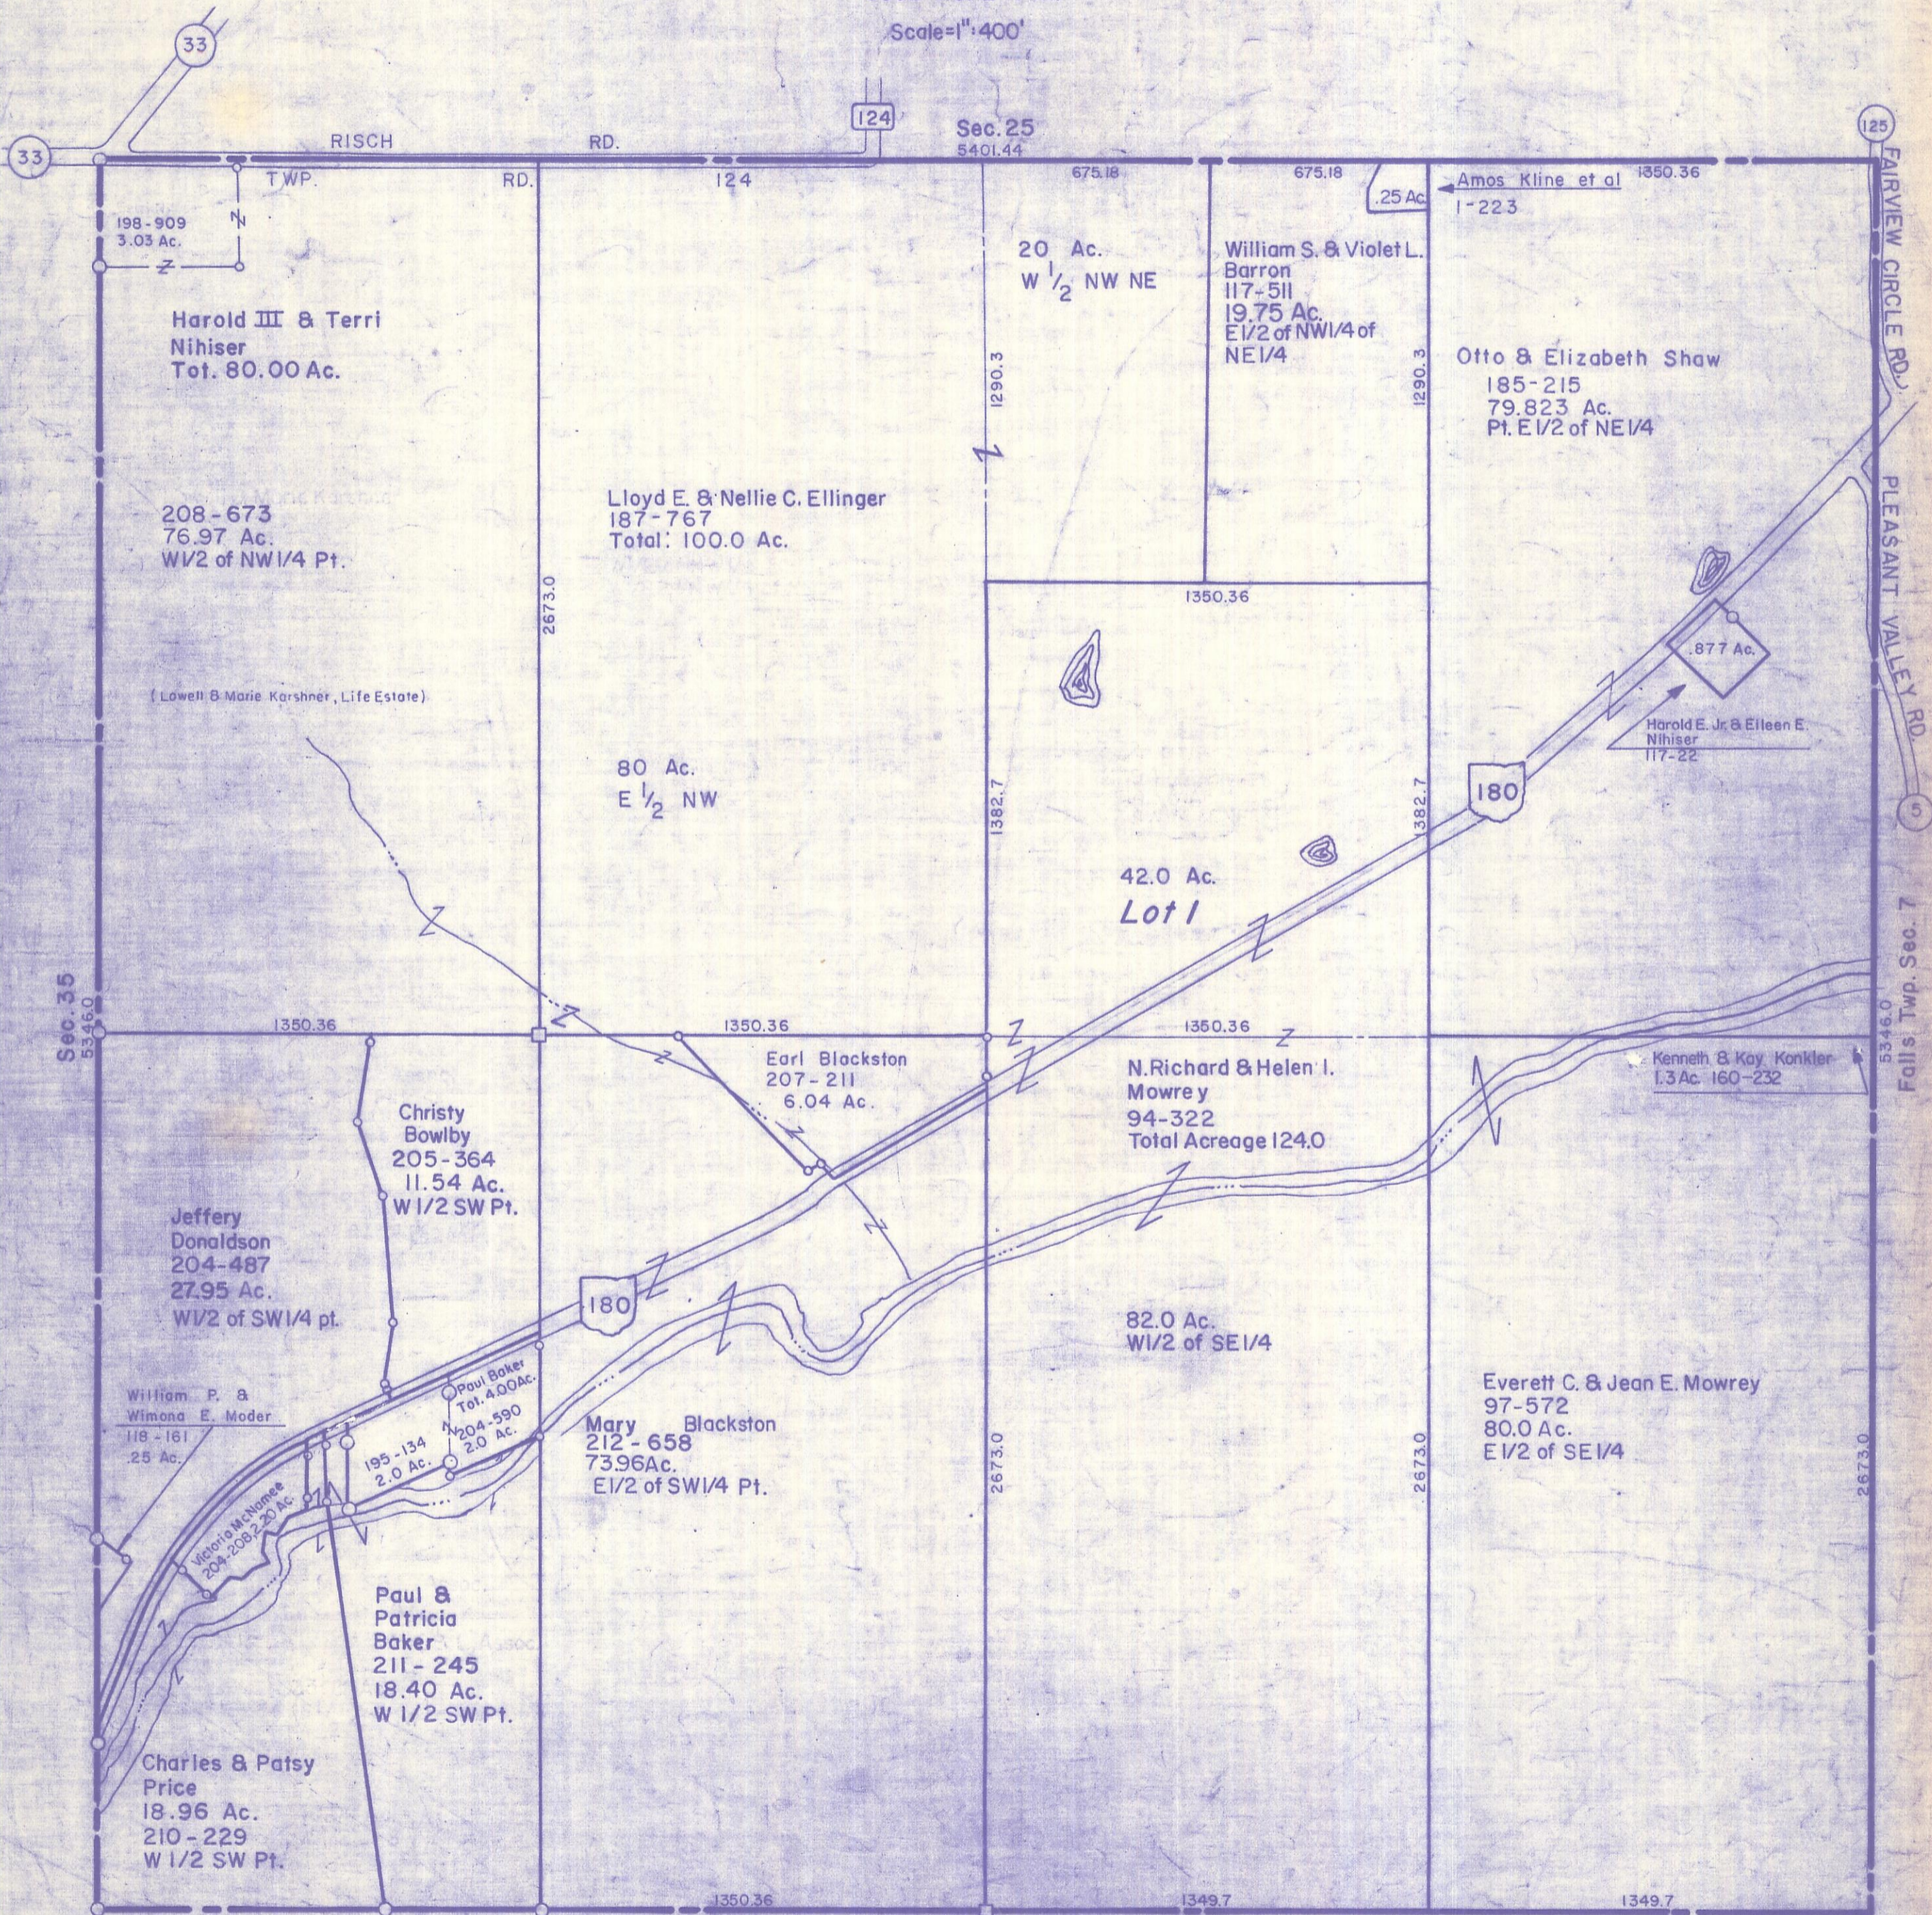

HOCKING COUNTY

Sec.36 T13 R18

GOOD HOPE TWP.

Scale=1"=400'

Laurel Twp. Sec. 1

Sec. 36