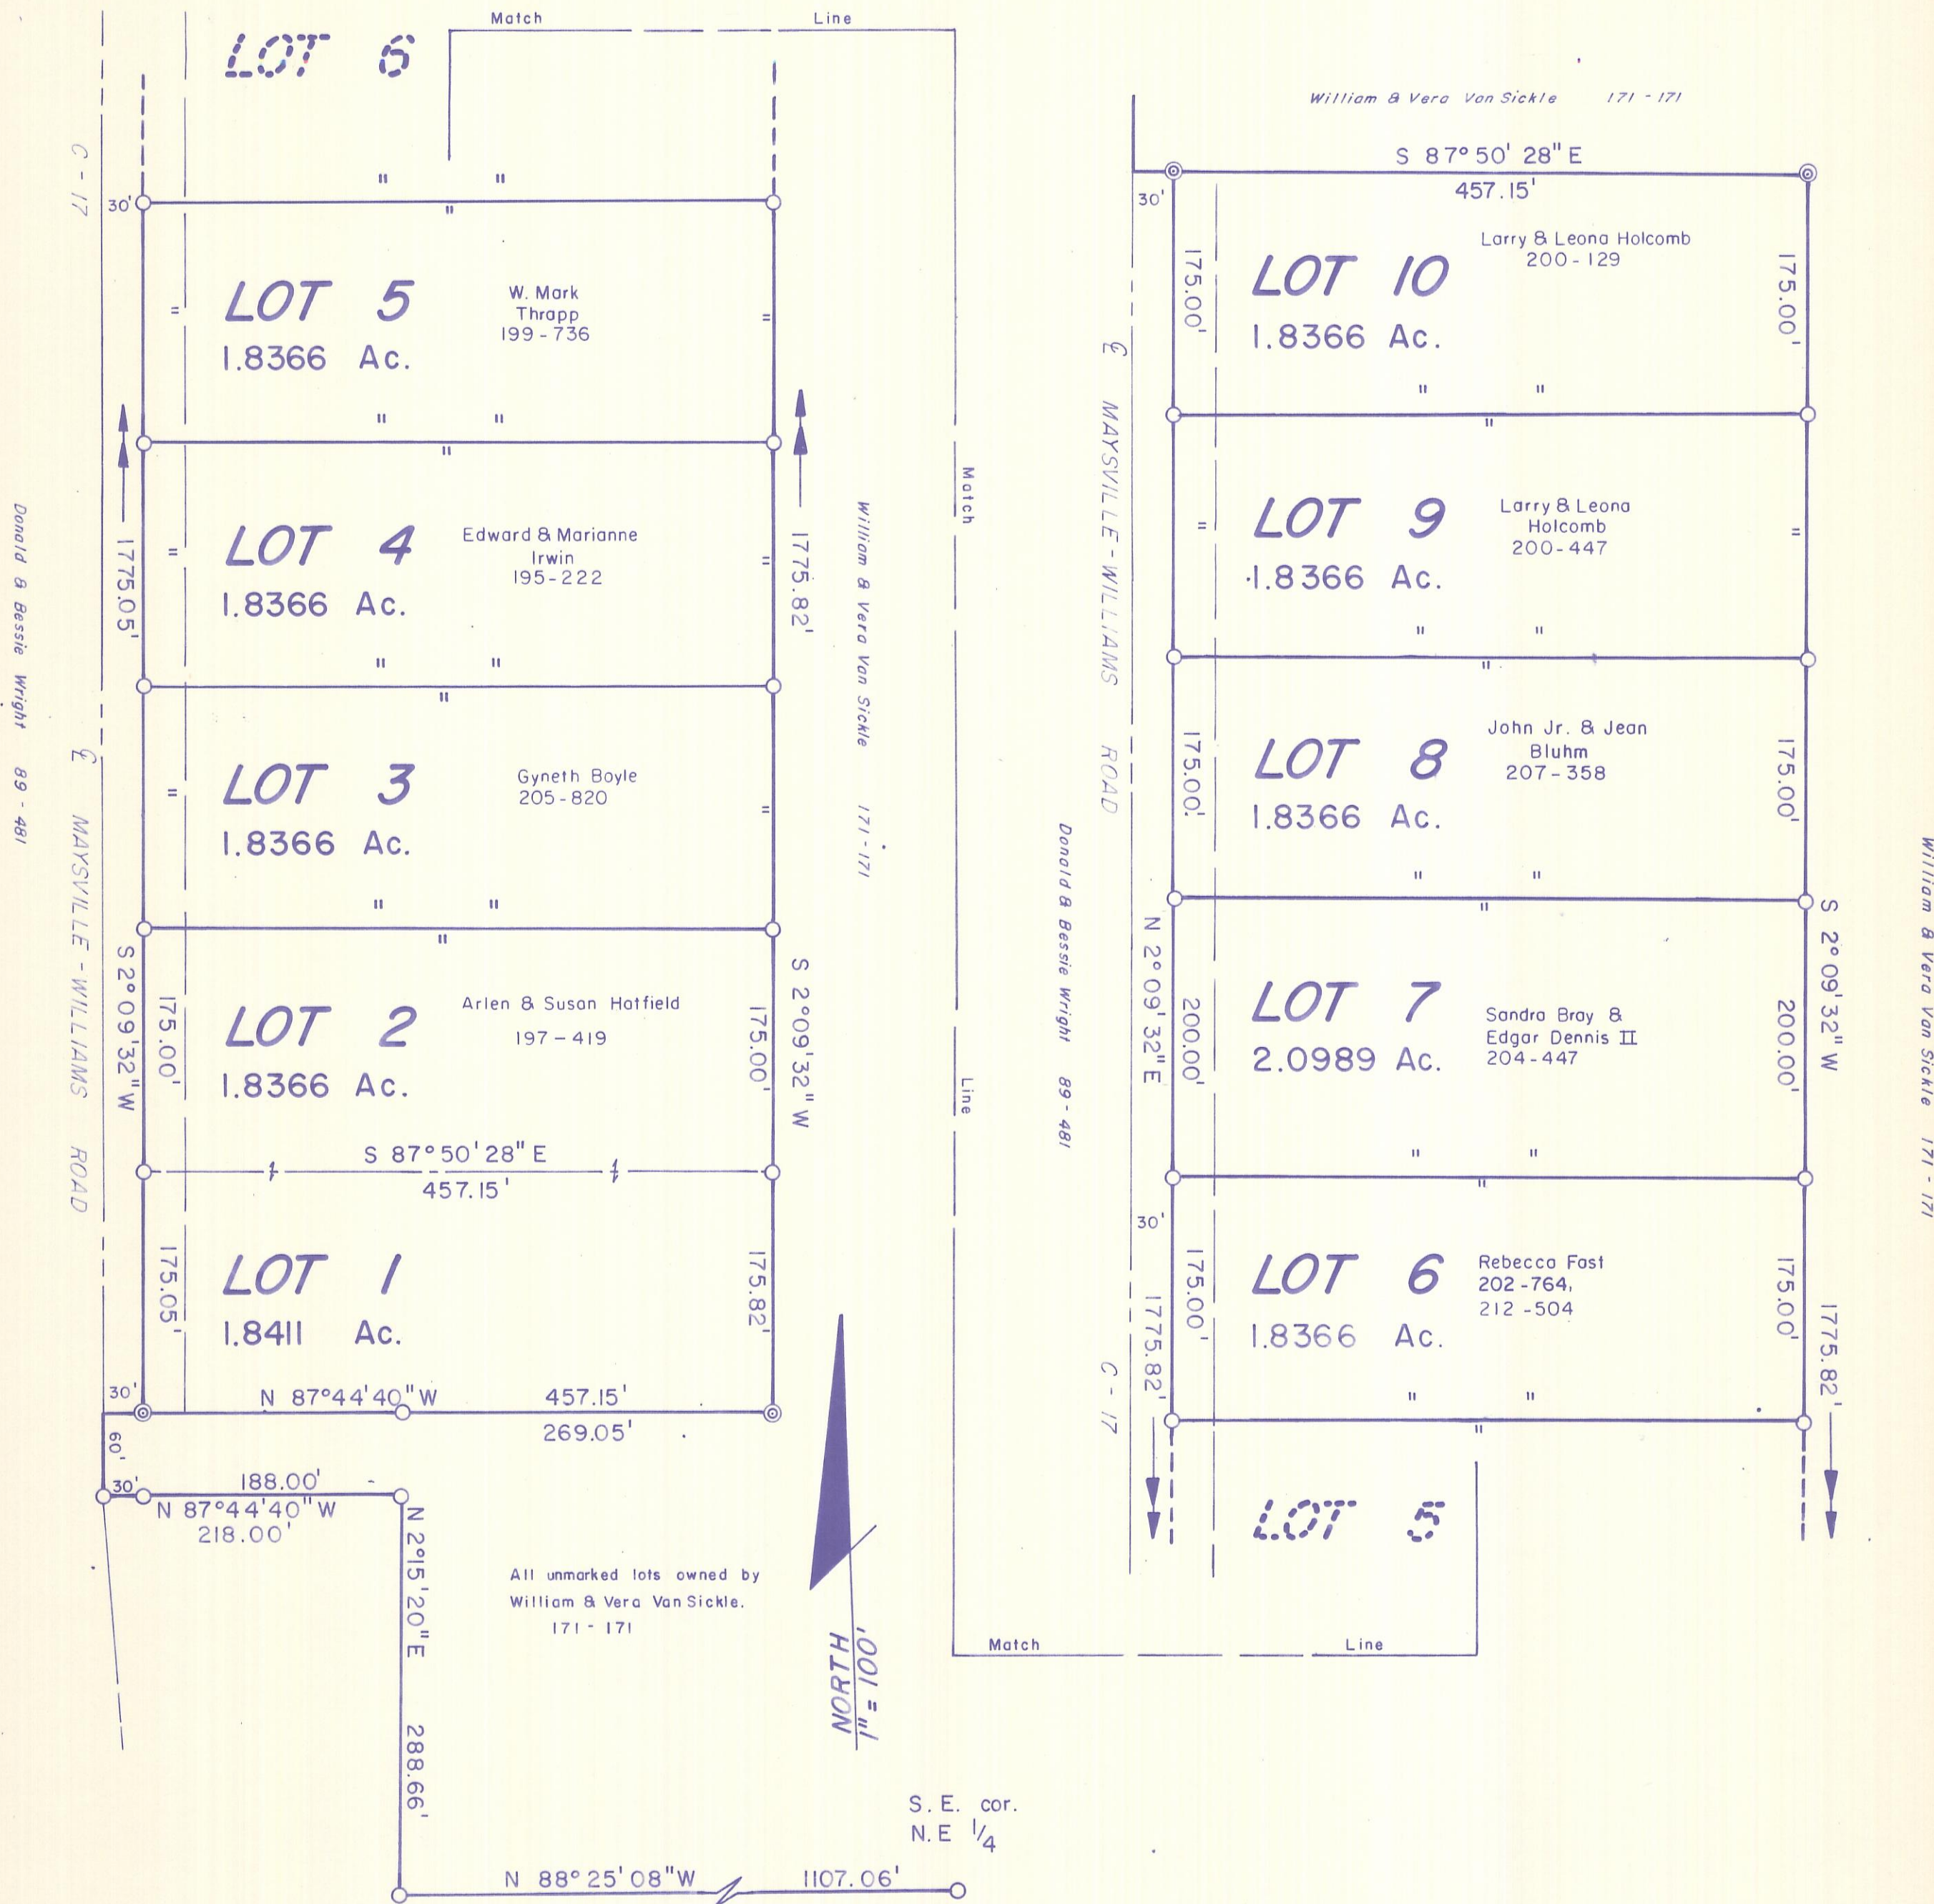

HOCKING COUNTY

GREEN TWP.

SEC. 24 T-13 R-16

24 - A

PINE GROVE SUBDIVISION 24-A