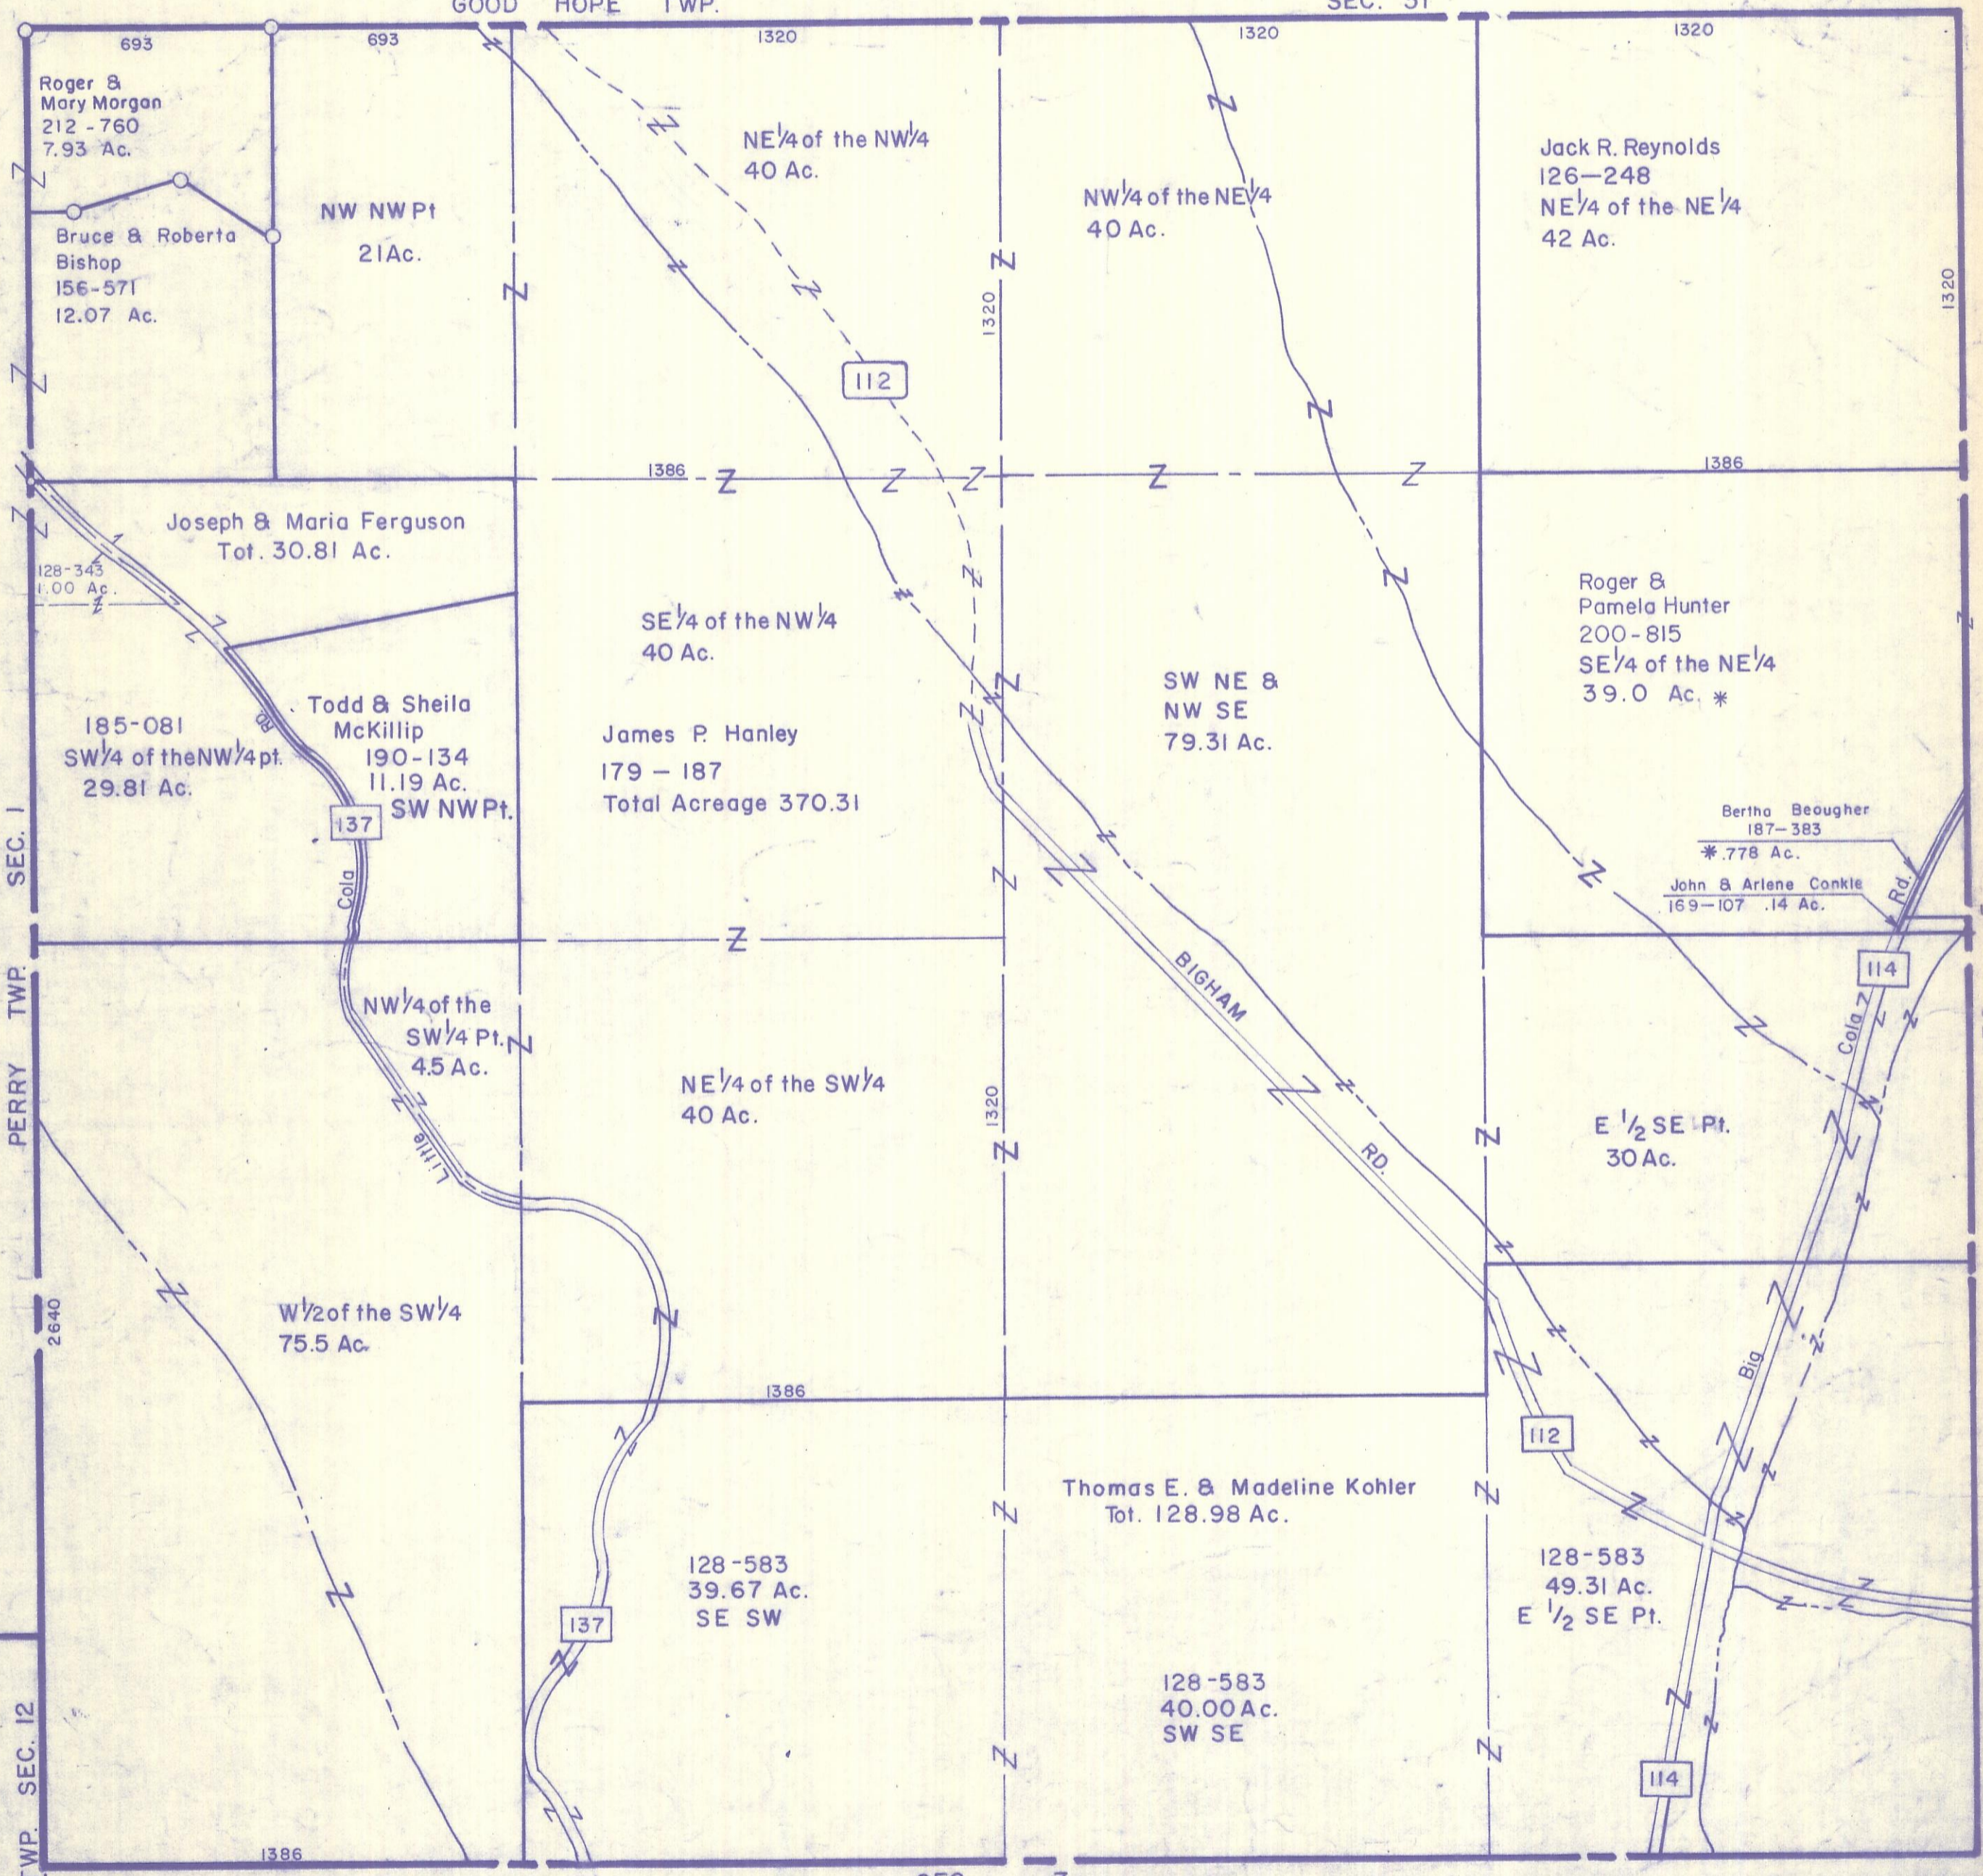

HOCKING COUNTY

Sec. 6 T12 R 18

LAUREL TWP

Scale 1"=400'

GOOD HOPE TWP.

SEC. 31

SEC. 6

SEC. 7

PERRY TWP. SEC. 12

PERRY TWP.

SEC. 1

SEC. 5