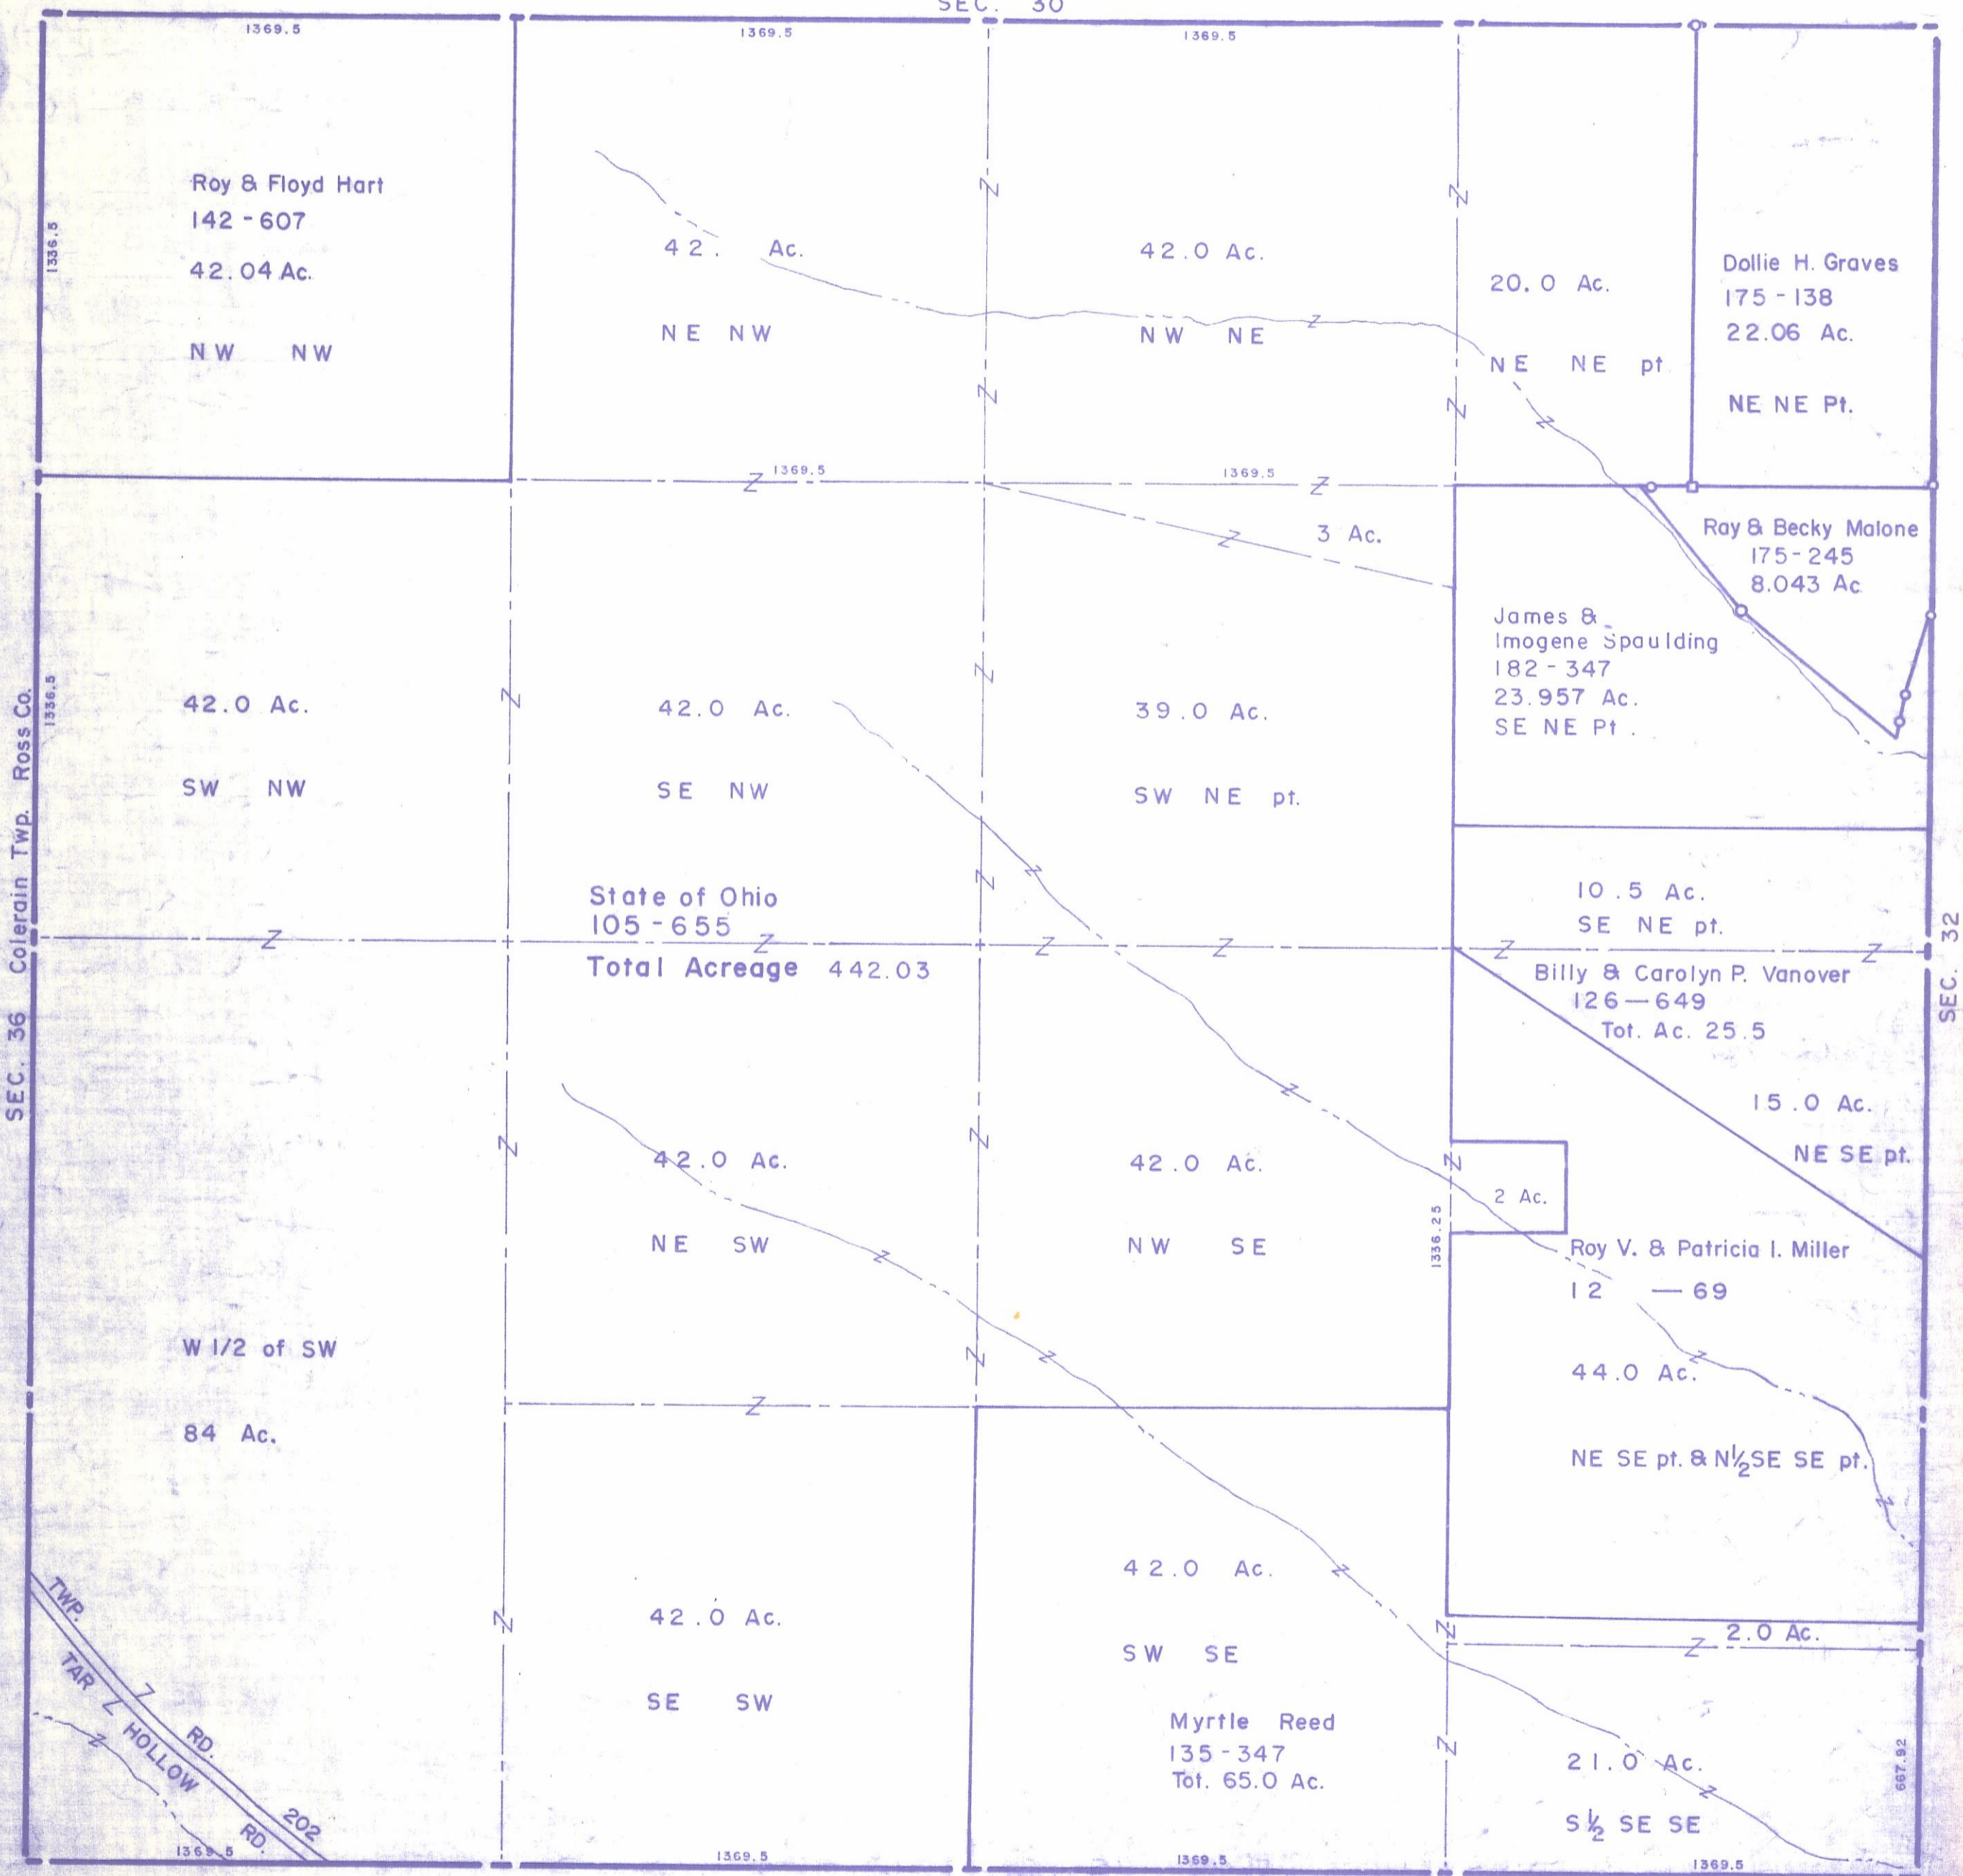

HOCKING COUNTY

Sec. 31 T11 R 19

SALT CREEK TWP.

Scale 1" = 400'

SEC. 30

SEC. 36 Colerain Twp. Ross Co.

SEC. 32

SEC. 6