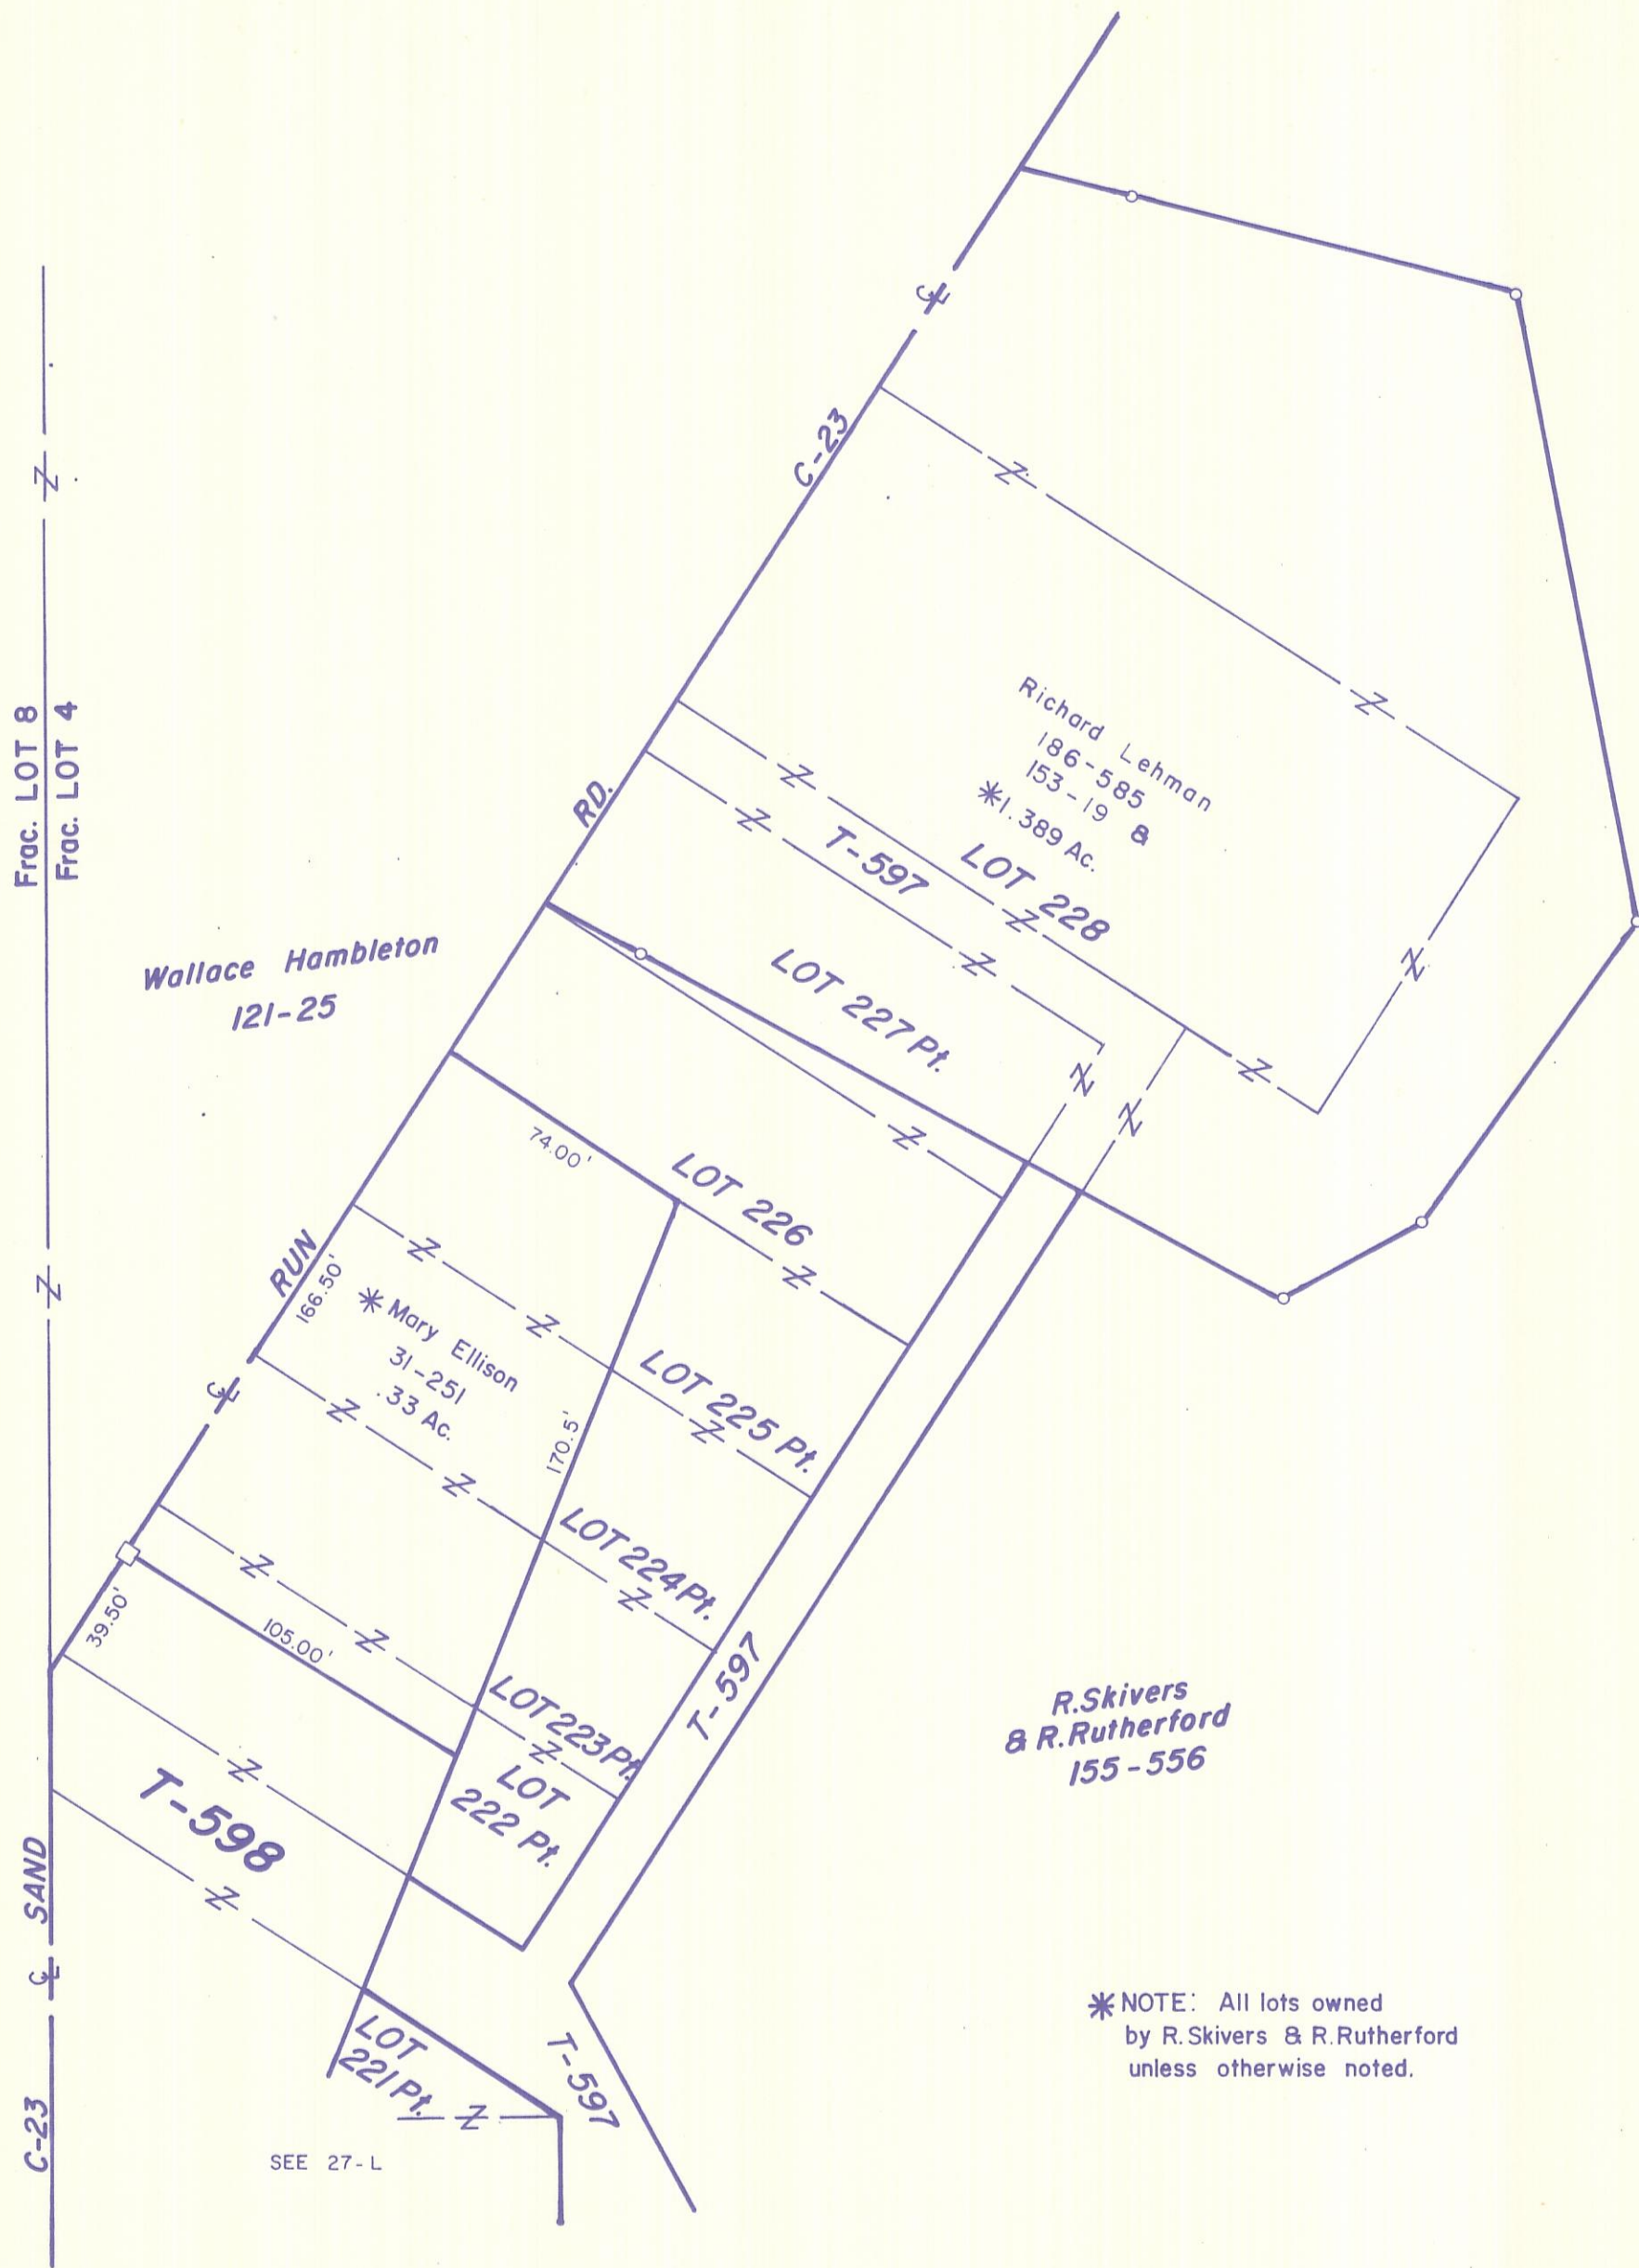

HOCKING COUNTY

WARD TWP.

SEC. 27 T13 R15

CARBON HILL

27-M

NORTH
Scale 1"=50'

*NOTE: All lots owned by R. Skivers & R. Rutherford unless otherwise noted.