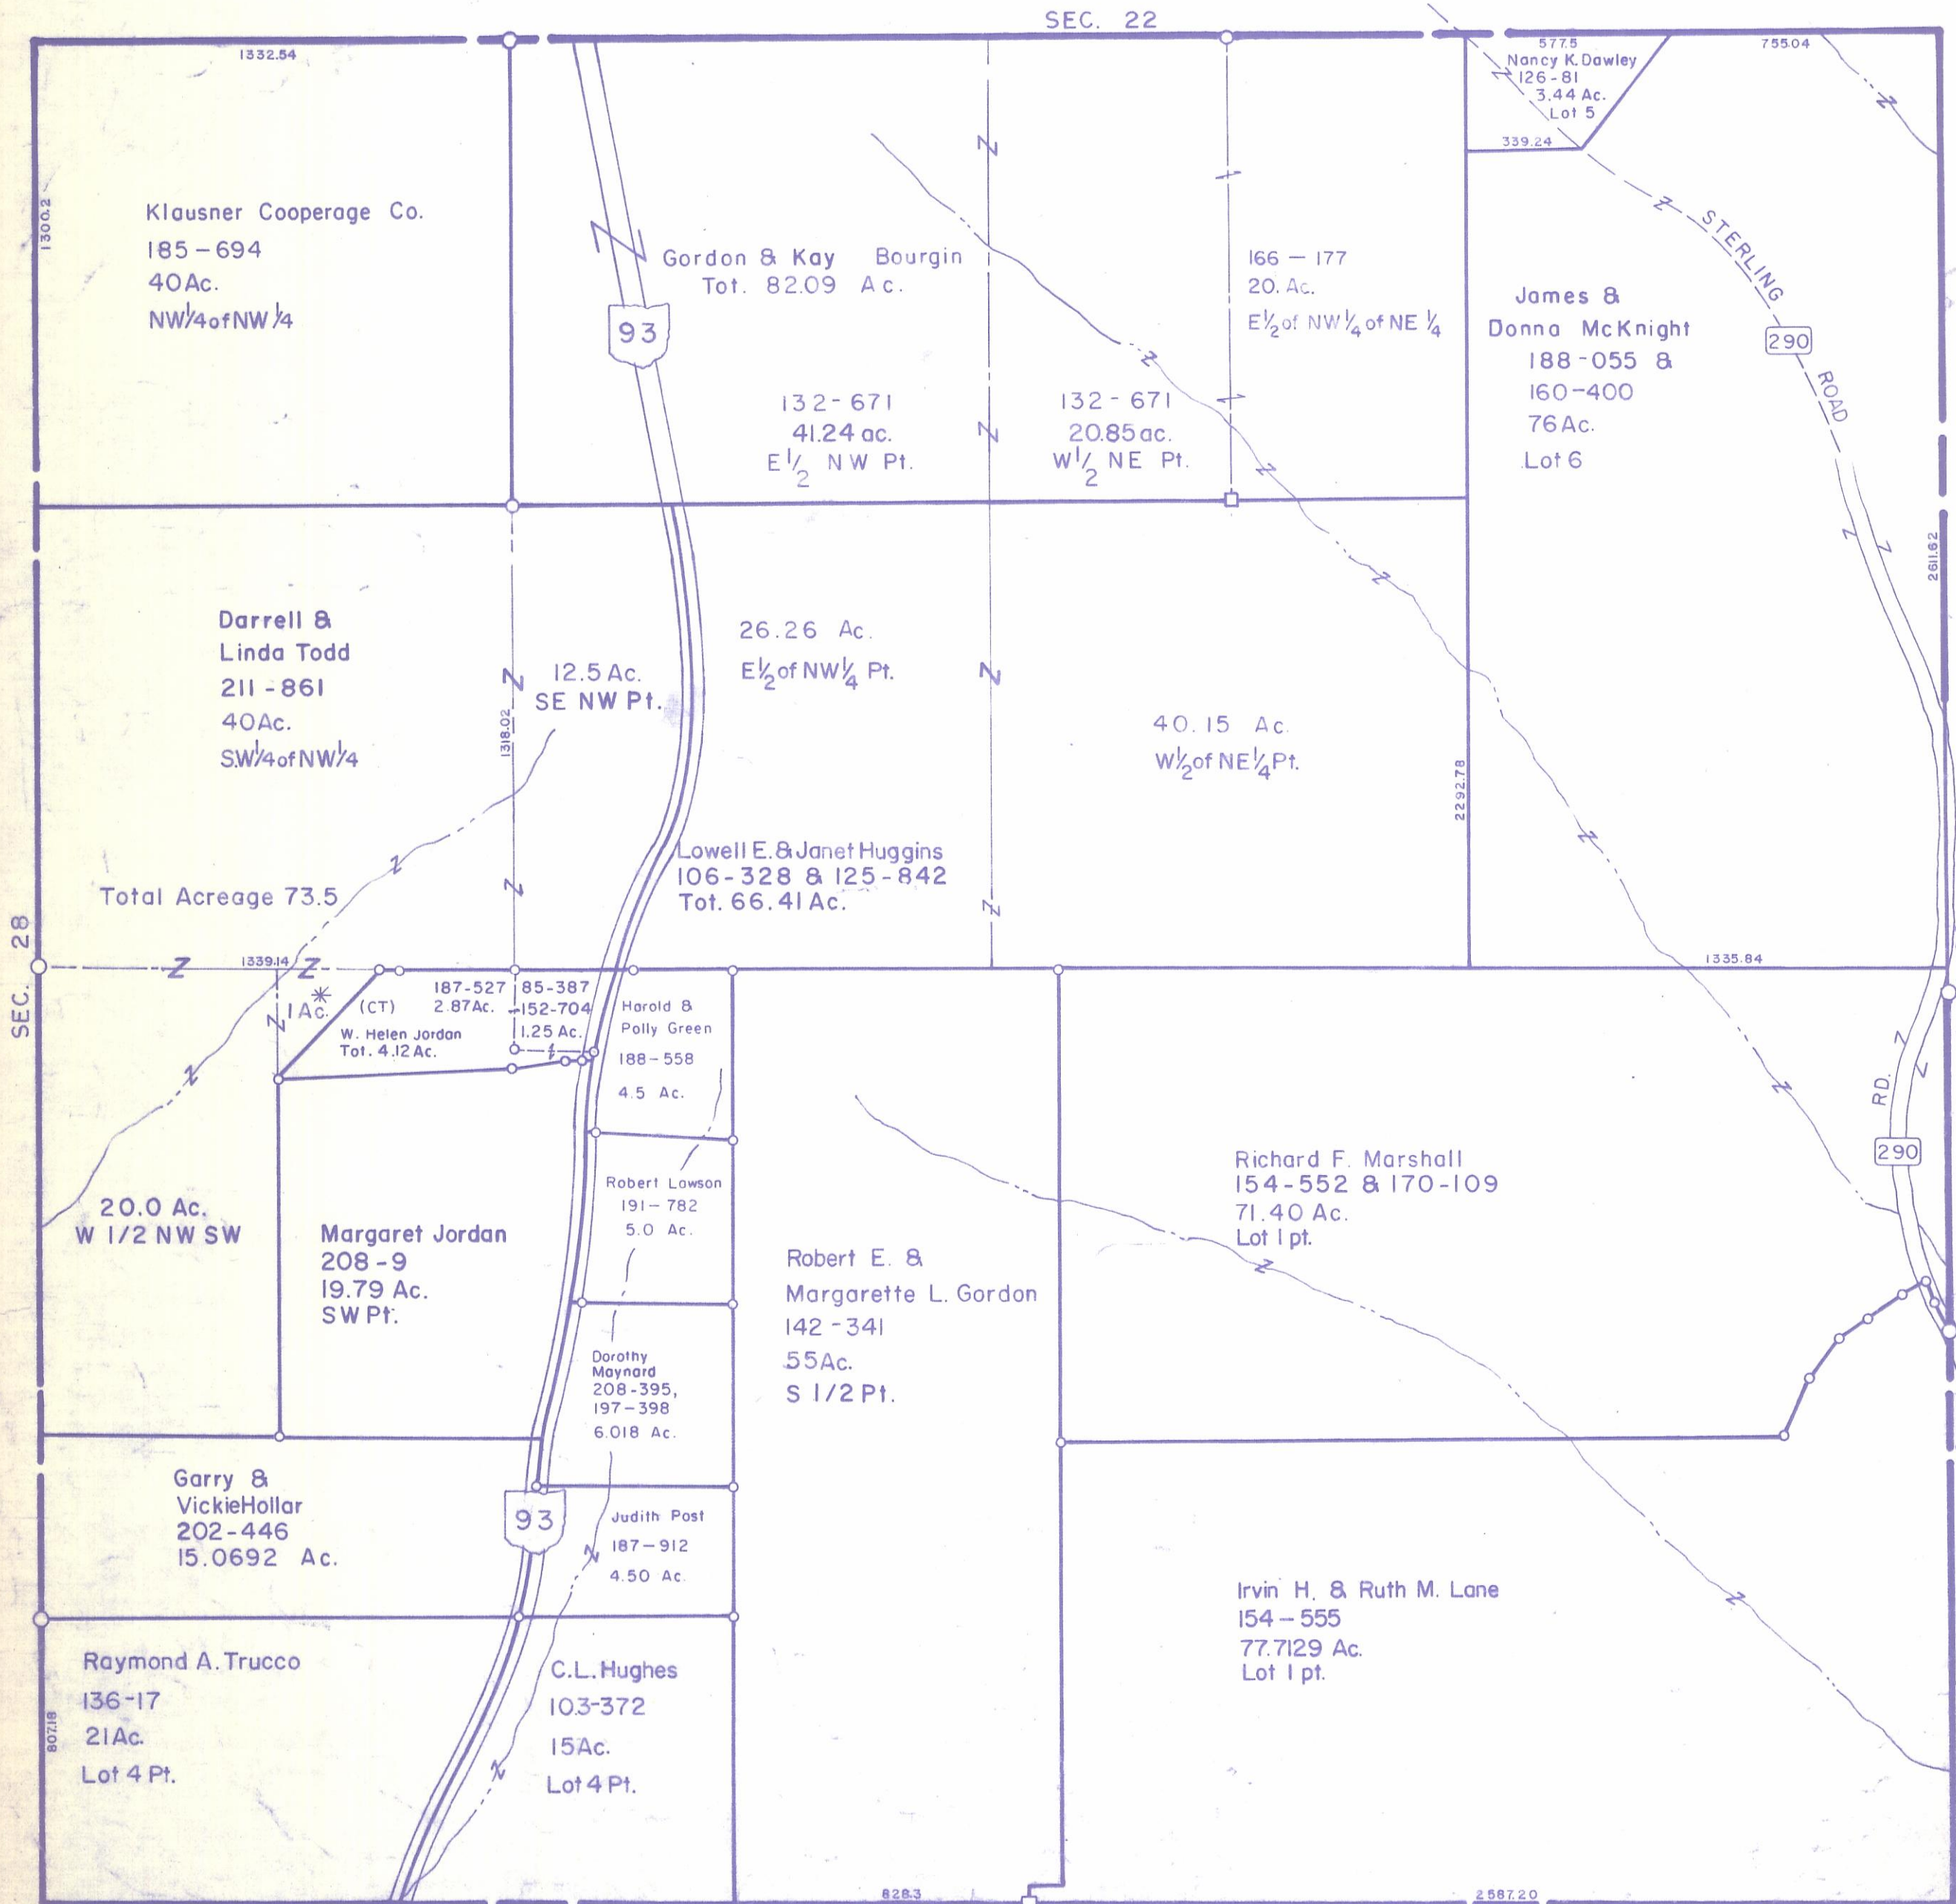

HOCKING COUNTY

Sec. 27 T13 R17

WASHINGTON TWP.

Scale 1"=400'

SEC. 27