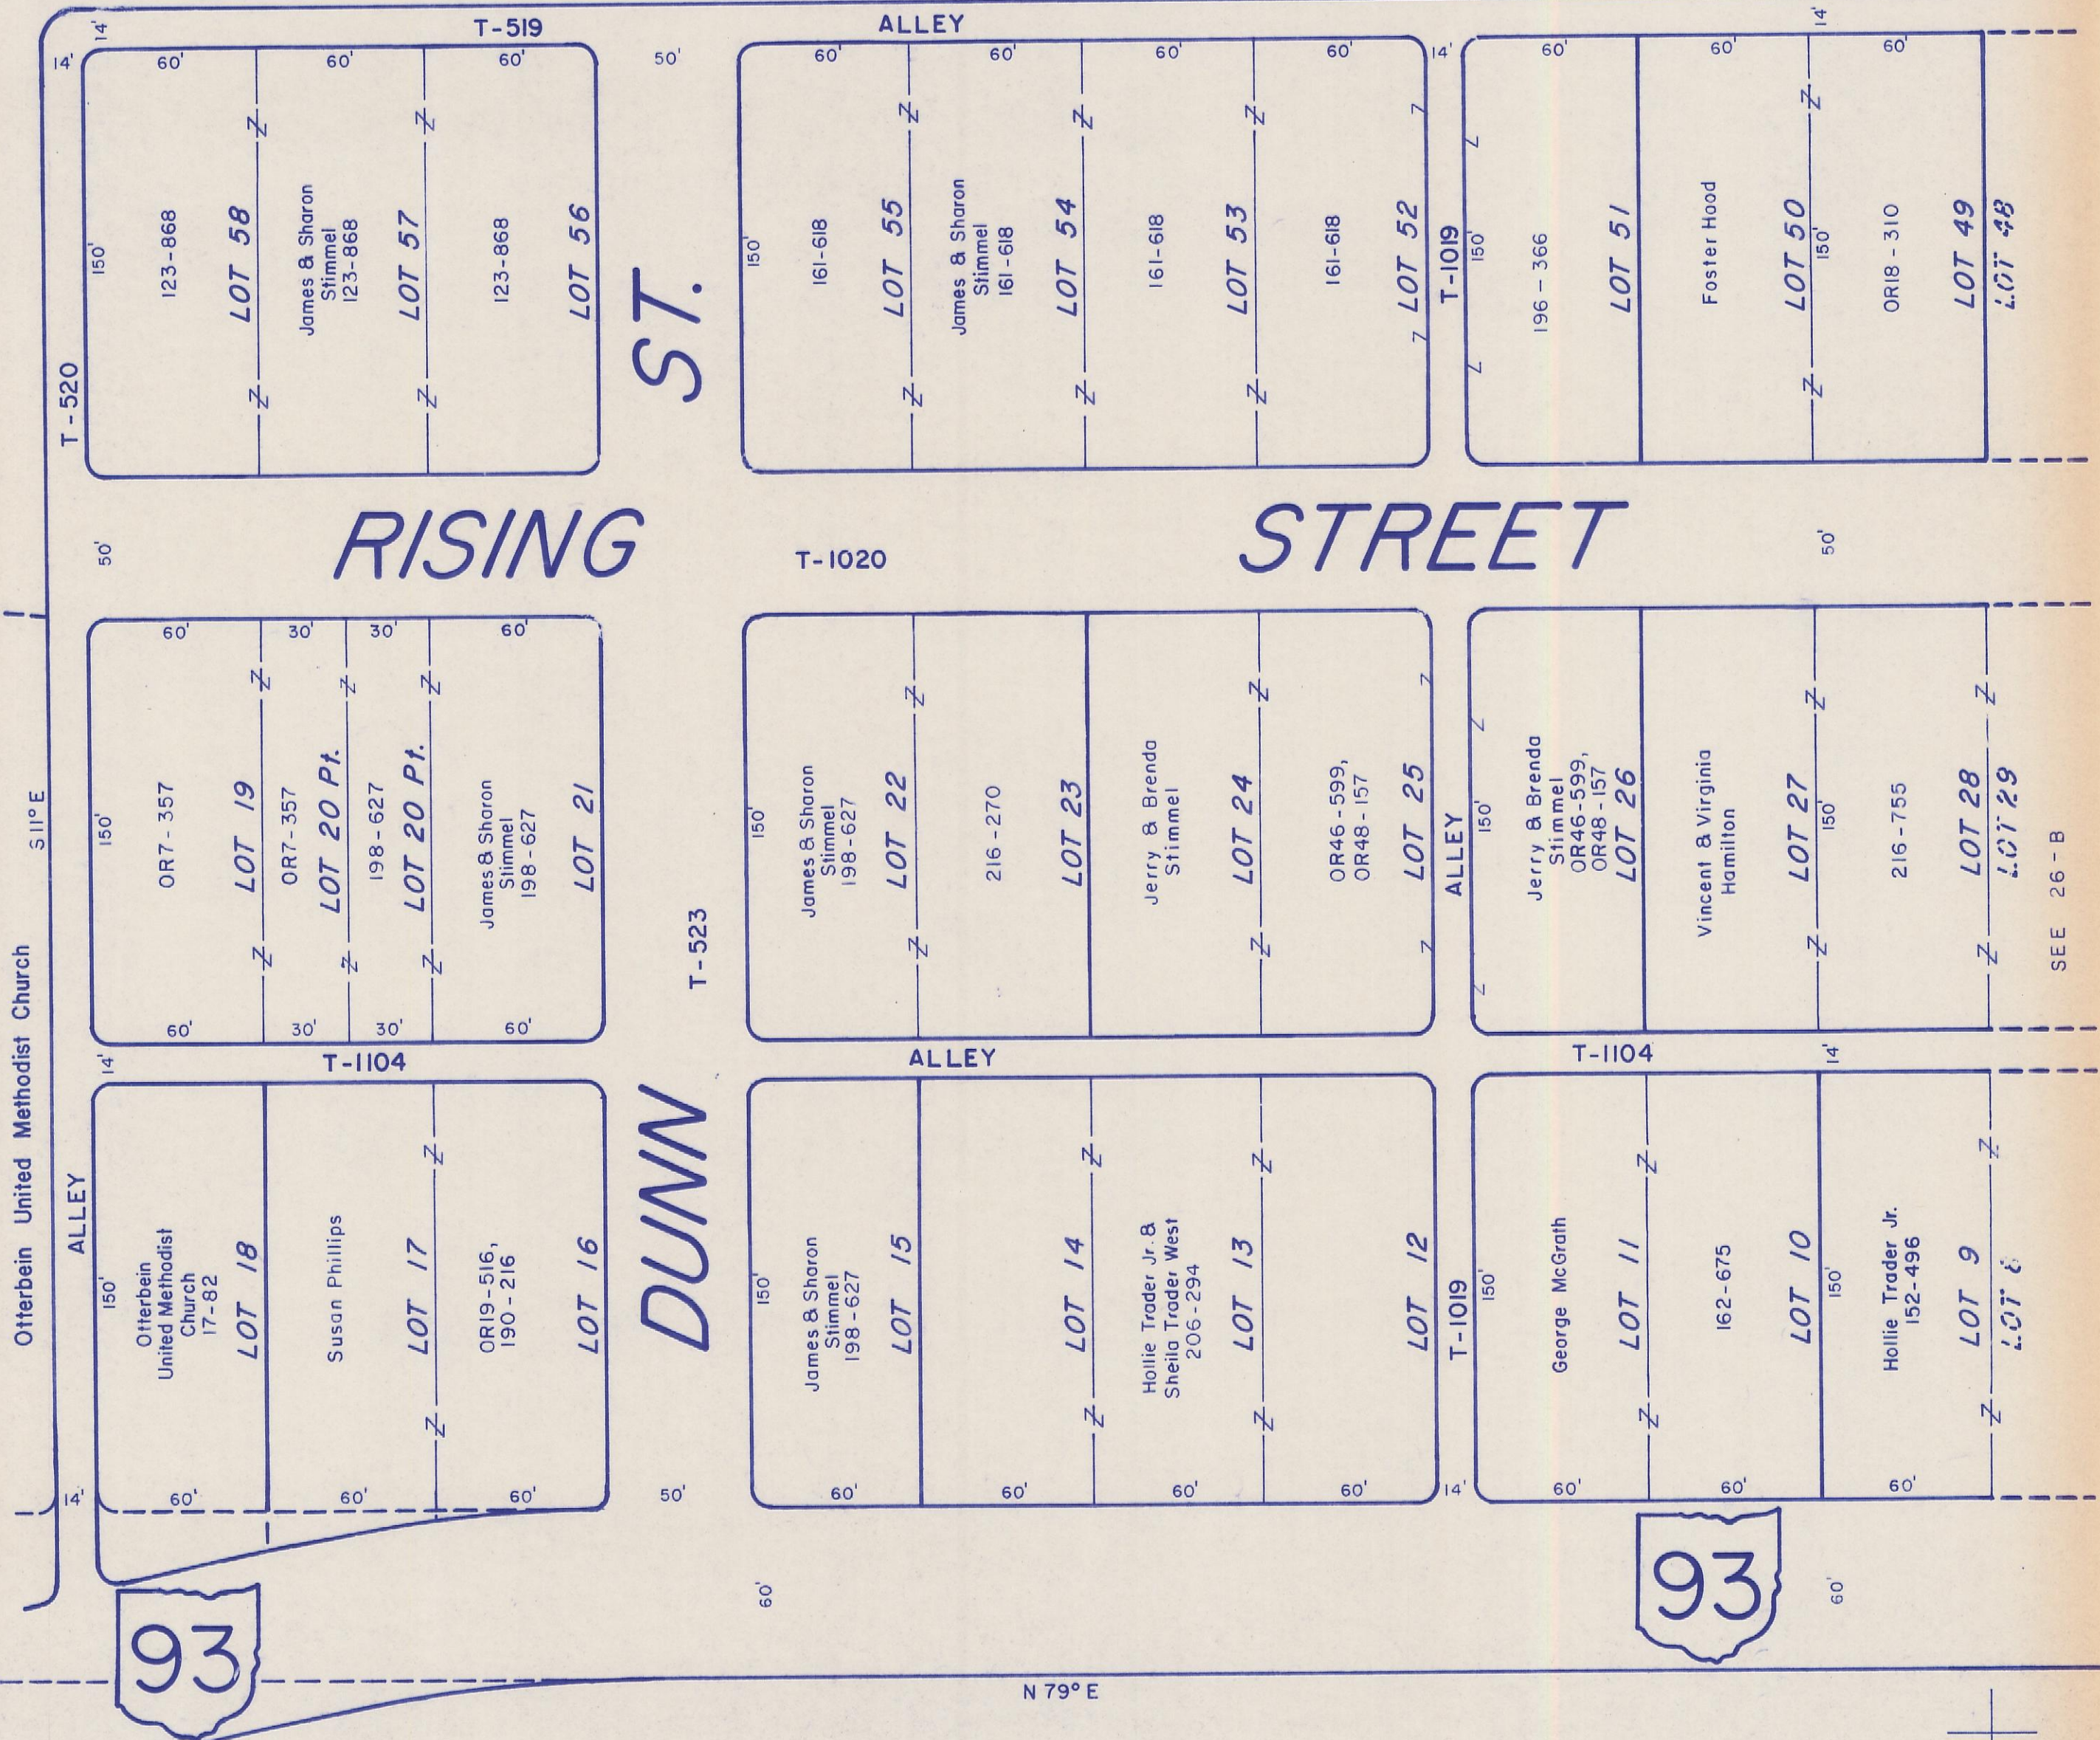

HOCKING COUNTY

FALLS GORE

SEC. 26 T 14 R 16

HAMLINVILLE
(NOW GORE)

26 - A

U.S.A.

U.S.A.

S 79° W

SEE 26 - B

U.S.A.

(NOW GORE)

HAMLINVILLE 26 - A

U.S.A.