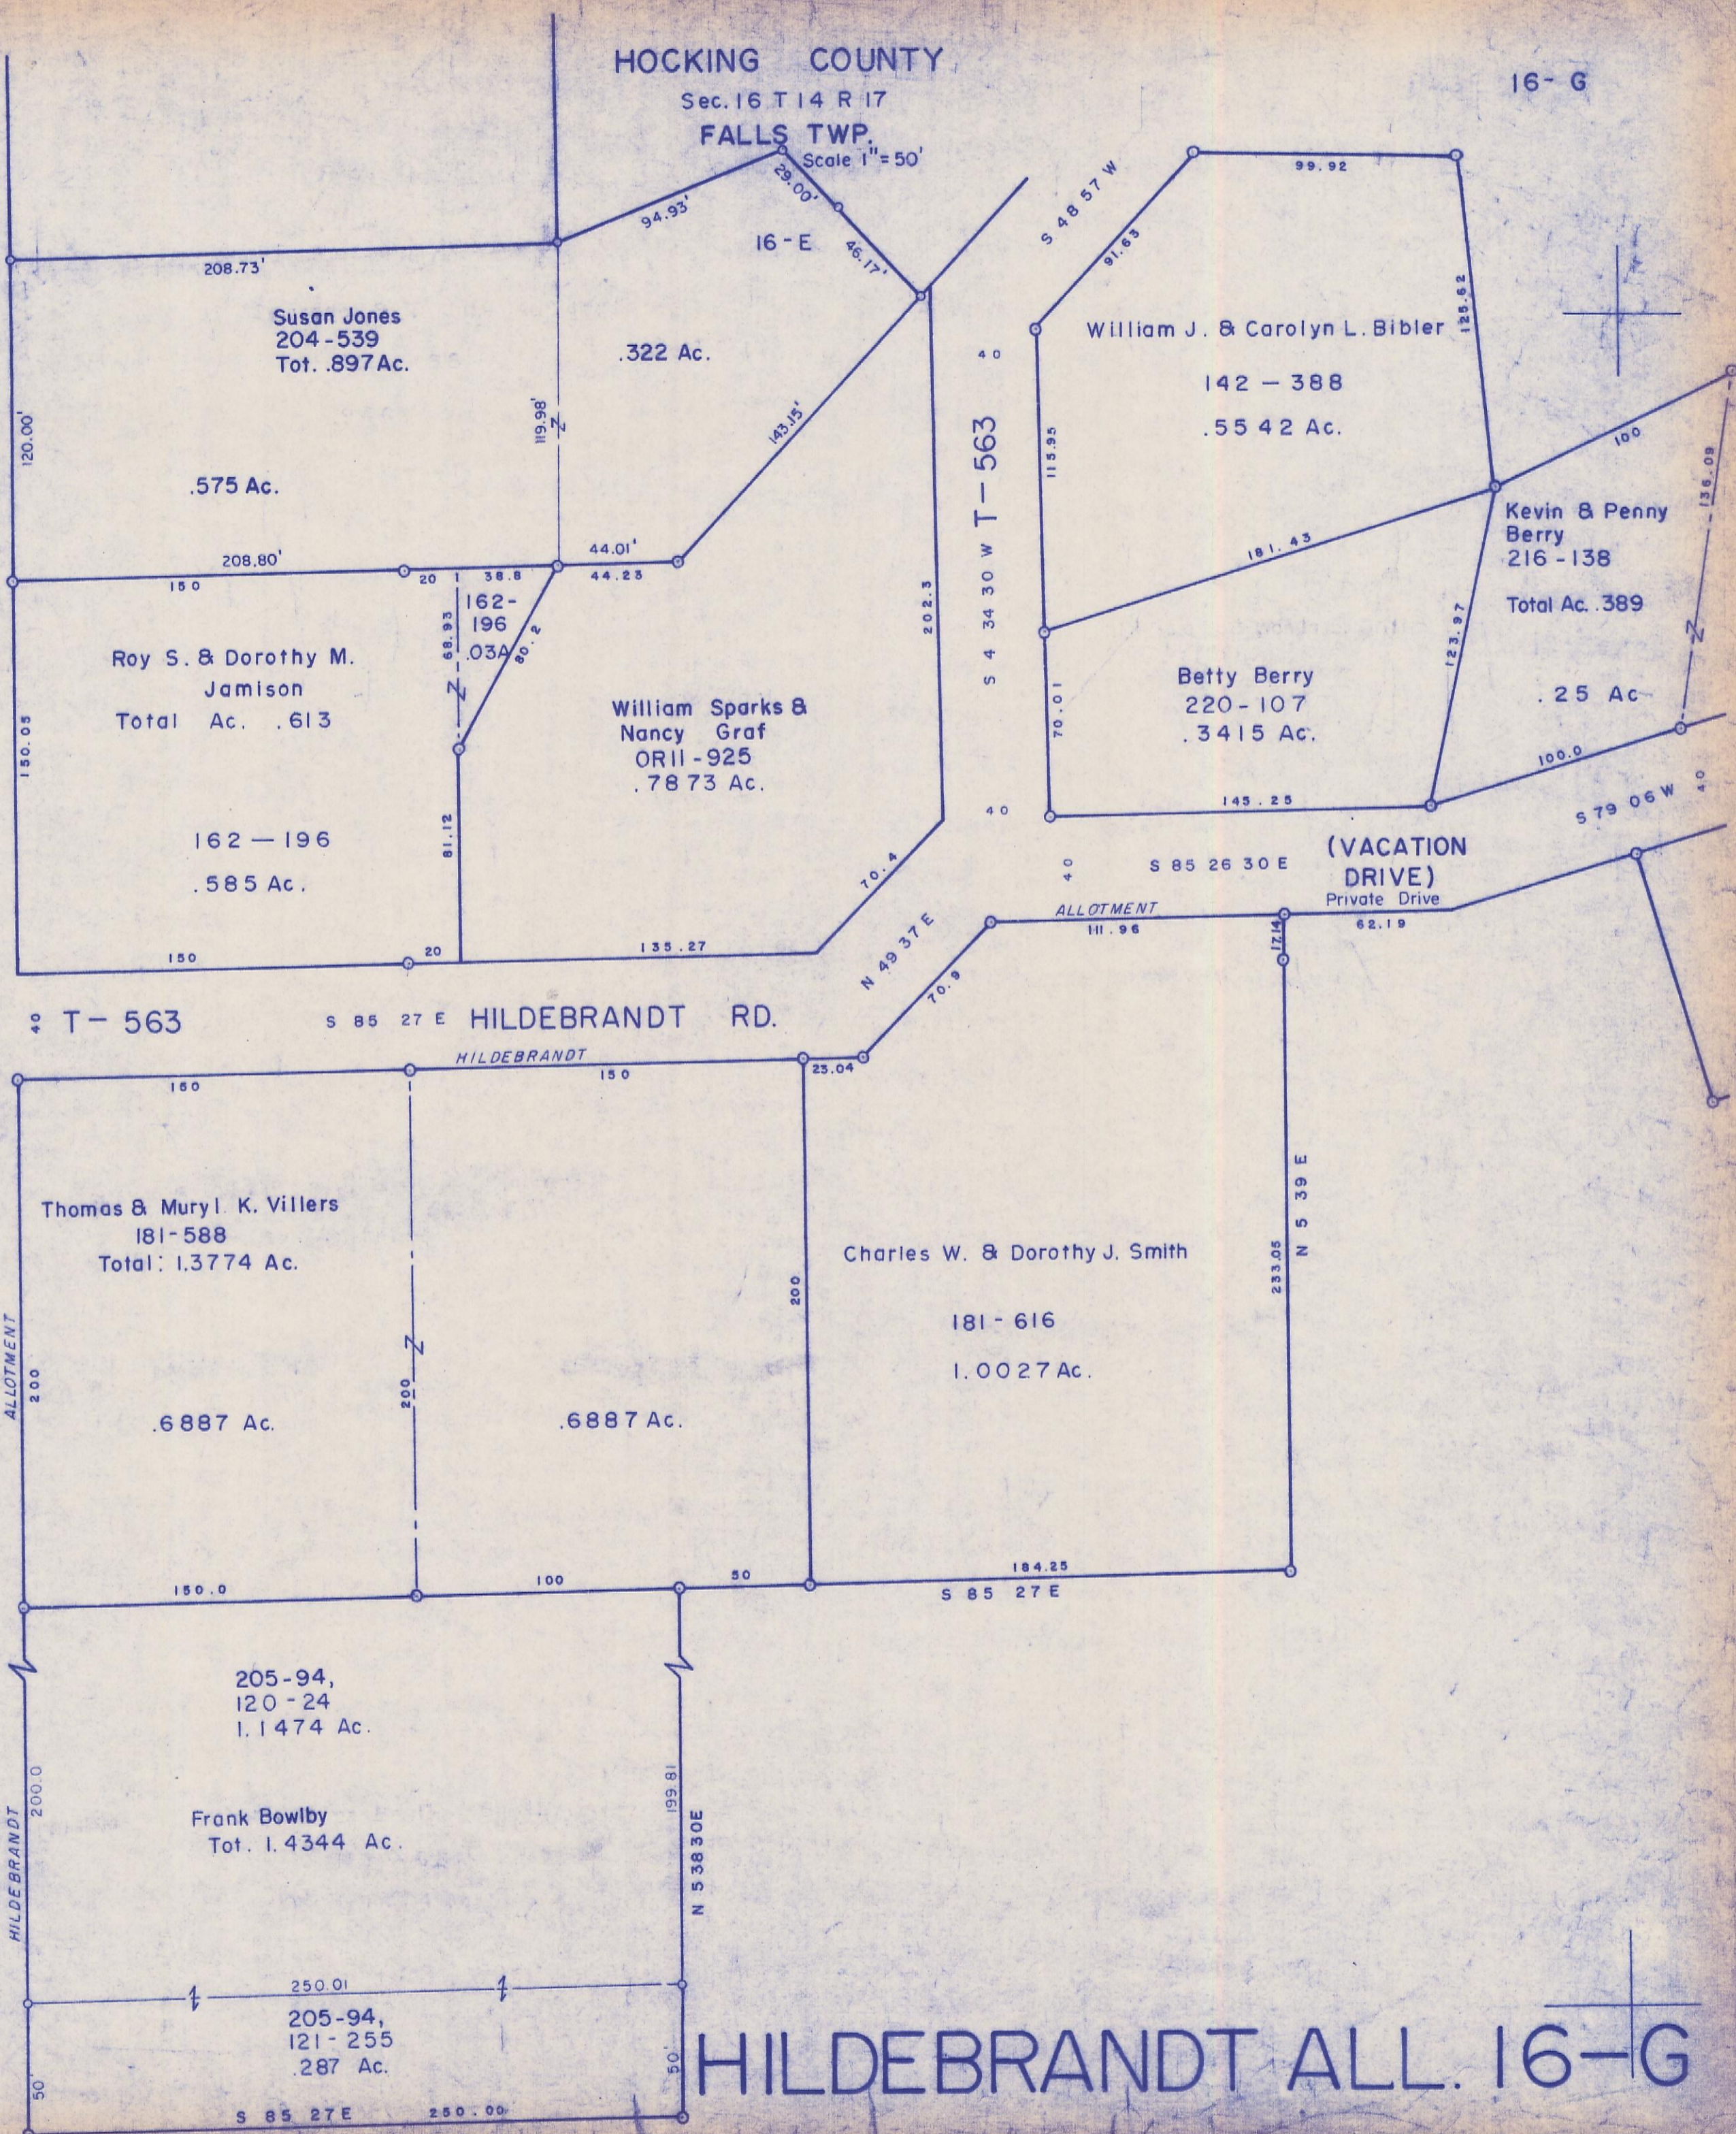

HOCKING COUNTY

Sec. 16 T 14 R 17

FALLS TWP.

Scale 1" = 50'

16-G

HILDEBRANDT ALL. 16-G