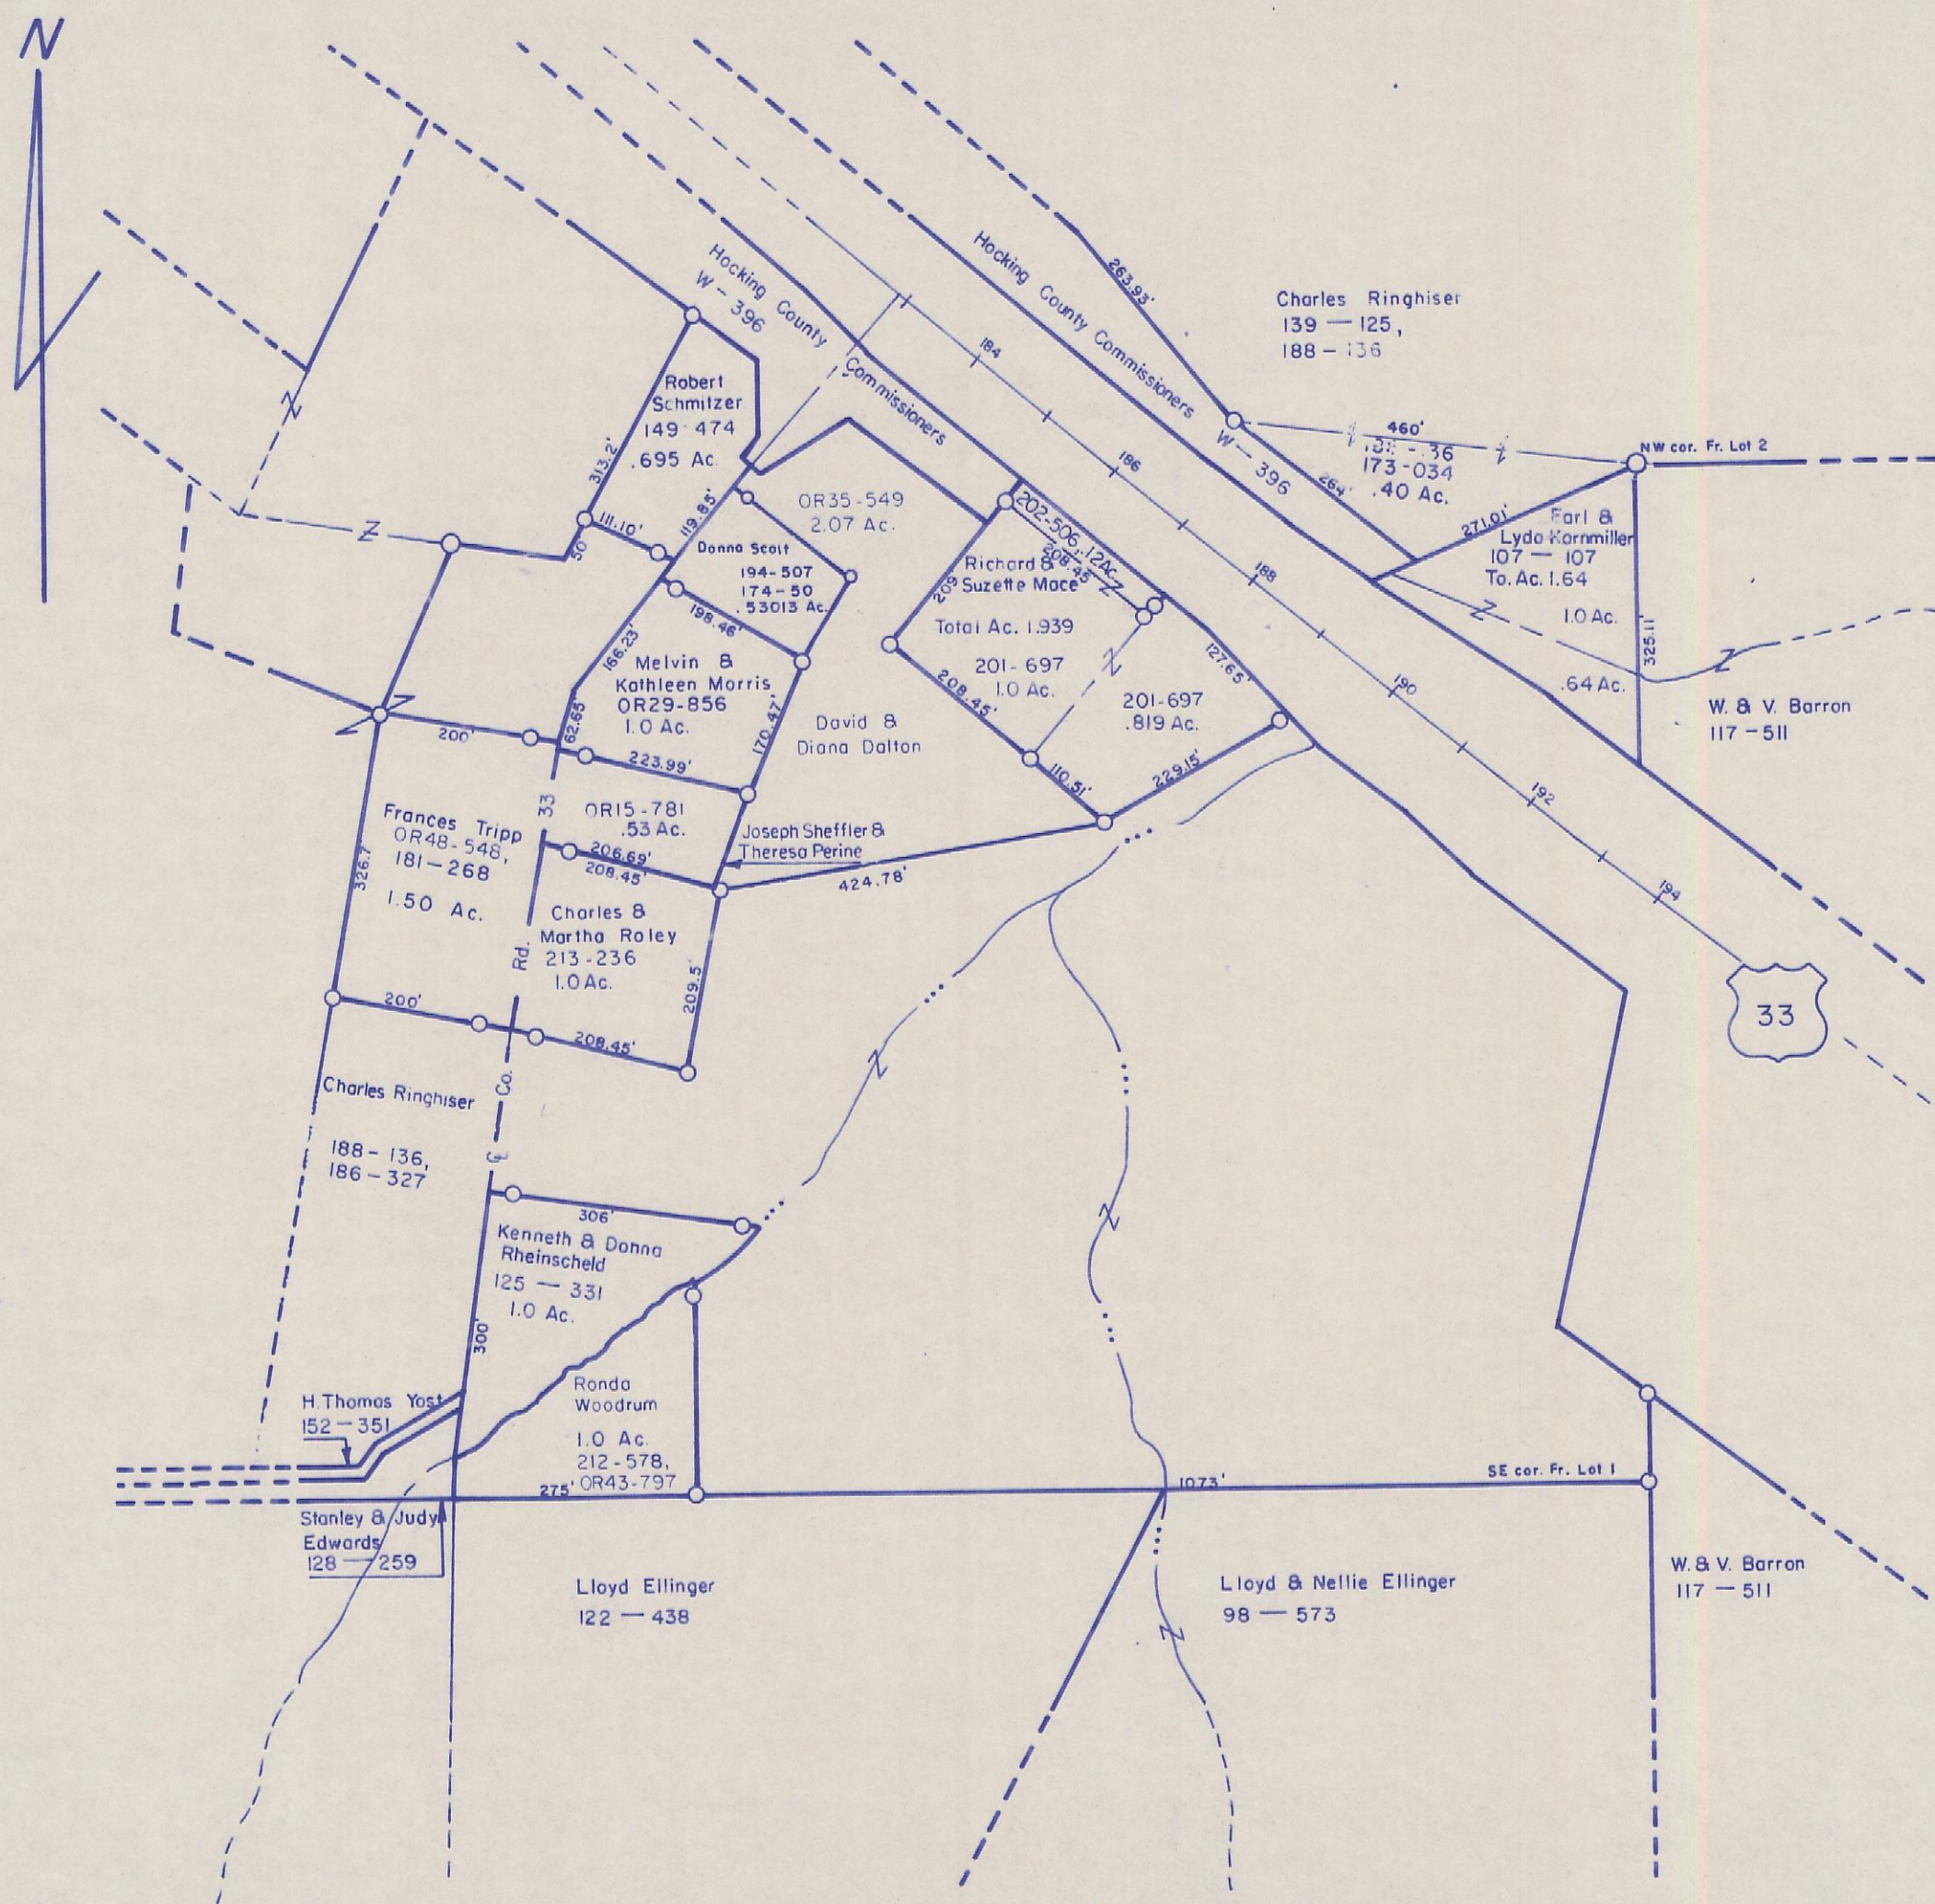

HOCKING COUNTY

GOOD HOPE

SEC. 25 T 13 R 18

Scale 1" = 200'

(25-E)

25-E